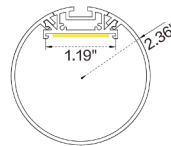

AERO TAPE LONG RUN WET X Outdoor · Static White

Channel Compatibility

: No pixelation

Architectural

Main lighting

BE60

Universal