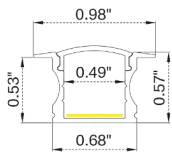

Universal

BE1201