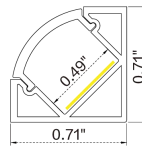

AERO TAPE LONG RUN WET X Outdoor · Static White

Channel Compatibility

: No pixelation

Architectural

Main lighting

Universal

BE1203