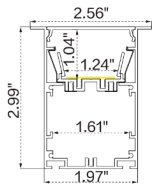

Main lighting

BE6575