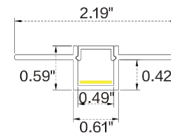

AERO TAPE LONG RUN WET X Outdoor · Static White

Channel Compatibility

: No pixelation

Architectural

BE5615

Main lighting

Universal