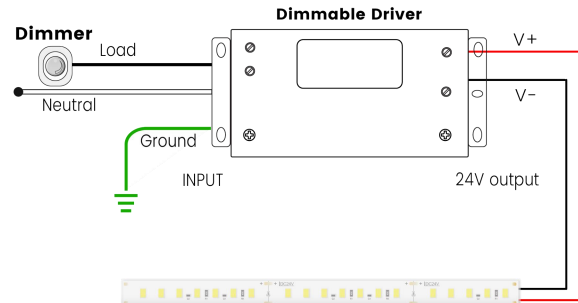

5 in 1-dimmable (Triac/0-10V/1-10V/Potentiometer/10V PWM)

Code	Max Load	Input	Output	Dimmable	Class 2	Environment	Size (L *W *H)
KVG-24030-DW	30W	100-277VAC	24V	Yes	Yes	Dry/Damp	6.10" *2.13" *0.79"
KVG-24060-DW	60W	100-277VAC	24V	Yes	Yes	Dry/Damp	7.01" *2.41" *0.94"
KVG-24096-DW	96W	100-277VAC	24V	Yes	Yes	Dry/Damp/Wet	9.06" *2.76" *1.69"
KVG-24150-DW	150W	100-277VAC	24V	Yes	No	Dry/Damp/Wet	10.08" *3.07" *1.85"
KVG-24200-DW	200W	100-277VAC	24V	Yes	No	Dry/Damp/Wet	10.08" *3.07" *1.85"
KVG-24300-DW	300W	100-277VAC	24V	Yes	No	Dry/Damp/Wet	10.87" *3.07" *1.89"

Wiring Diagram

Non-dimmable

Dimmable

AERO TAPE LONG RUN WET X Outdoor · Static White

Connectors (Optional, purchase for extra)

CL-12-67
Mounting clip, for 0.47" (12mm) tape, IP67

SEC-C-12-67
Closed silicone end cap, for 0.47" (12mm) tape, IP67