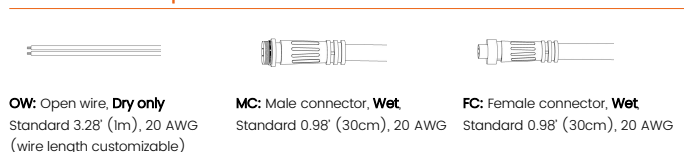

Feed Entry Options

Connector Wire Options