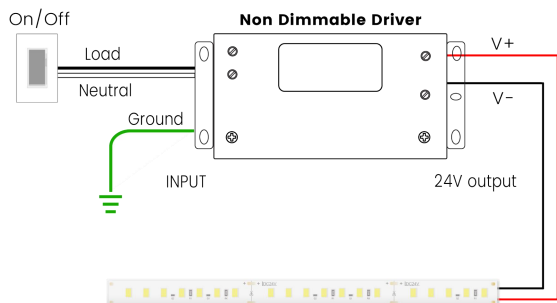

4 in 1-dimmable (0-10V/1-10V/Potentiometer/10V PWM)

Code	Max Load	Input	Output	Dimmable	Class 2	Environment	Size (L *W *H)
KVD-24030-DIM	30W	100-277VAC	24V	Yes	Yes	Dry/Damp	6.10" *2.12" *0.78"
KVD-24060-DIM	60W	100-277VAC	24V	Yes	Yes	Dry/Damp	7.01" *2.40" *0.94"
KVD-24096-DIM	96W	100-277VAC	24V	Yes	Yes	Dry/Damp/Wet	9.05" *2.75" *1.69"
KVD-24150-DIM	150W	100-277VAC	24V	Yes	No	Dry/Damp/Wet	10.08" *3.07" *1.85"
KVD-24200-DIM	200W	100-277VAC	24V	Yes	No	Dry/Damp/Wet	13.38" *11.02" *7.28"
KVD-24300-DIM	300W	100-277VAC	24V	Yes	No	Dry/Damp/Wet	10.87" *3.07" *1.89"

5 in 1-dimmable (Triac/0-10V/1-10V/Potentiometer/10V PWM)

Code	Max Load	Input	Output	Dimmable	Class 2	Environment	Size (L *W *H)
KVG-24030-DW	30W	100-277VAC	24V	Yes	Yes	Dry/Damp	6.10" *2.13" *0.79"
KVG-24060-DW	60W	100-277VAC	24V	Yes	Yes	Dry/Damp	7.01" *2.41" *0.94"
KVG-24096-DW	96W	100-277VAC	24V	Yes	Yes	Dry/Damp/Wet	9.06" *2.76" *1.69"
KVG-24150-DW	150W	100-277VAC	24V	Yes	No	Dry/Damp/Wet	10.08" *3.07" *1.85"
KVG-24200-DW	200W	100-277VAC	24V	Yes	No	Dry/Damp/Wet	10.08" *3.07" *1.85"
KVG-24300-DW	300W	100-277VAC	24V	Yes	No	Dry/Damp/Wet	10.87" *3.07" *1.89"

Wiring Diagram

Non-dimmable