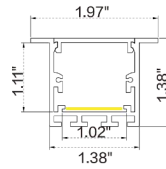

AERO TAPE LONG RUN WET X Outdoor · Static White

Channel Compatibility

: No pixelation

Architectural

BE5035

Main lighting

Universal