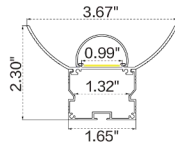

AERO TAPE LONG RUN WET X Outdoor · Static White

Channel Compatibility

: No pixelation

Architectural

Main lighting

BE9358

Universal