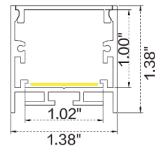

AERO TAPE LONG RUN WET X Outdoor · Static White

Channel Compatibility

: No pixelation

Architectural

BE3535

Main lighting

Universal