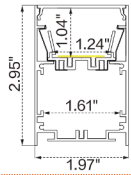

AERO TAPE LONG RUN WET X Outdoor · Static White

Channel Compatibility

: No pixelation

Architectural

BE5075