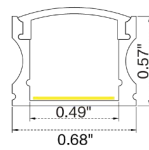

AERO TAPE LONG RUN WET X Outdoor · Static White

Channel Compatibility

: No pixelation

Architectural

Main lighting

Universal

BE1202