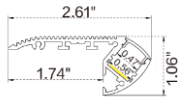

NOVA TAPE PRO Indoor · Static White

Special lighting

BE6728