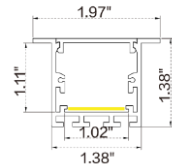

NOVA TAPE PRO Indoor · Static White

Channel Compatibility

: No pixelation

Universal

Architectural

BE5035

Main lighting