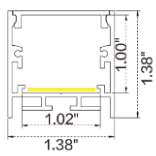

NOVA TAPE PRO Indoor · Static White

Channel Compatibility

: No pixelation

Universal

Architectural

BE3535

Main lighting