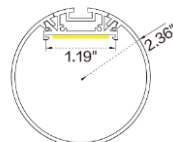

NOVA TAPE PRO Indoor · Static White

Channel Compatibility

: No pixelation

Universal

Architectural

Main lighting

BE60