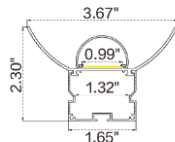

NOVA TAPE PRO Indoor · Static White

Channel Compatibility

: No pixelation

Universal

Architectural

Main lighting

BE9358