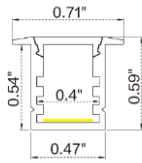

NOVA TAPE PRO Indoor · Static White

Channel Compatibility

: No pixelation

Universal

BE1815

Architectural

Main lighting