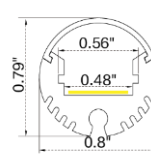

NOVA TAPE PRO Indoor · Static White

Channel Compatibility

: No pixelation

Universal

BE2020

Architectural

Main lighting