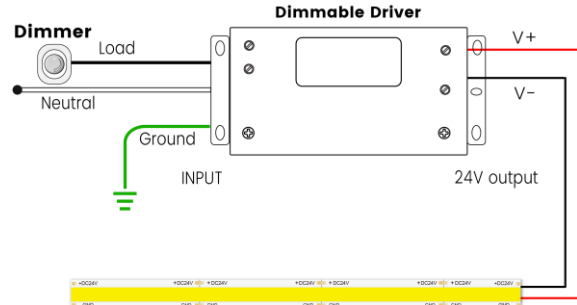

NOVA TAPE PRO Indoor · Static White

Drivers

Non-dimmable

Code	Max Load	Input	Output	Dimmable	Class 2	Environment	Size (L *W *H)
KV-24030-ASW	30W	100-277VAC	24V	No	Yes	Dry/Damp	6.10" *2.12" *0.78"
KV-24060-ASW	60W	100-277VAC	24V	No	Yes	Dry/Damp	7.00" *2.40" *0.94"
KV-24096-ASW	96W	100-277VAC	24V	No	Yes	Dry/Damp/Wet	9.05" *2.75" *1.69"
KV-24150-ASW	150W	100-277VAC	24V	No	No	Dry/Damp/Wet	10.07" *3.07" *1.85"
KV-24200-ASW	200W	100-277VAC	24V	No	No	Dry/Damp/Wet	10.07" *3.07" *1.85"
KV-24300-ASW	300W	100-277VAC	24V	No	No	Dry/Damp/Wet	10.86" *3.07" *1.85"

Phase cut/Triac-dimmable

Code	Max Load	Input	Output	Dimmable	Class 2	Environment	Size (L *W *H)
KVF-24030-TDW	30W	100-277VAC	24V	Yes	Yes	Dry/Damp	6.10" *2.12" *0.78"
KVF-24060-TDW	60W	100-277VAC	24V	Yes	Yes	Dry/Damp	7.00" *2.40" *0.94"
KVF-24096-TDW	96W	100-277VAC	24V	Yes	Yes	Dry/Damp/Wet	9.05" *2.75" *1.69"
KVF-24150-TDW	150W	100-277VAC	24V	Yes	No	Dry/Damp/Wet	10.00" *3.07" *1.85"
KVF-24200-TDW	200W	100-277VAC	24V	Yes	No	Dry/Damp/Wet	10.00" *3.07" *1.85"
KVF-24300-TDW	300W	100-277VAC	24V	Yes	No	Dry/Damp/Wet	10.87" *3.07" *1.85"

4 in 1-dimmable (0-10V/1-10V/Potentiometer/10V PWM)

Code	Max Load	Input	Output	Dimmable	Class 2	Environment	Size (L *W *H)
KVD-24030-DIM	30W	100-277VAC	24V	Yes	Yes	Dry/Damp	6.10" *2.12" *0.78"
KVD-24060-DIM	60W	100-277VAC	24V	Yes	Yes	Dry/Damp	7.01" *2.40" *0.94"
KVD-24096-DIM	96W	100-277VAC	24V	Yes	Yes	Dry/Damp/Wet	9.05" *2.75" *1.69"
KVD-24150-DIM	150W	100-277VAC	24V	Yes	No	Dry/Damp/Wet	10.08" *3.07" *1.85"
KVD-24200-DIM	200W	100-277VAC	24V	Yes	No	Dry/Damp/Wet	13.38" *1.02" *7.28"
KVD-24300-DIM	300W	100-277VAC	24V	Yes	No	Dry/Damp/Wet	10.87" *3.07" *1.89"

5 in 1-dimmable (Triac/0-10V/1-10V/Potentiometer/10V PWM)