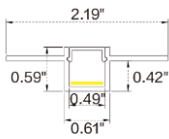

Architectural

BE5615