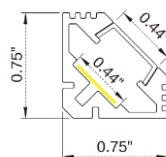

NOVA TAPE PRO Indoor · Static White

Channel Compatibility

: No pixelation

Universal

BE1101

Architectural

Main lighting