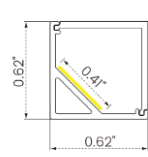

NOVA TAPE PRO Indoor · Static White

Channel Compatibility

: No pixelation

Universal

BE1001

Architectural

Main lighting