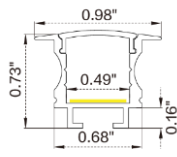

NOVA TAPE PRO Indoor · Static White

Channel Compatibility

: No pixelation

Universal

BE1207

Architectural

Main lighting