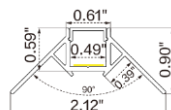

NOVA TAPE PRO Indoor · Static White

Channel Compatibility

: No pixelation

Universal

Architectural

BE5315

Main lighting