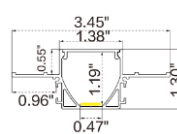

NOVA TAPE PRO Indoor · Static White

Channel Compatibility

: No pixelation

Universal

Architectural

BE8833

Main lighting