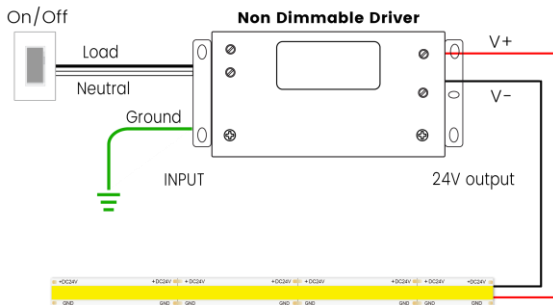

4 in 1-dimmable (0-10V/1-10V/Potentiometer/10V PWM)

Code	Max Load	Input	Output	Dimmable	Class 2	Environment	Size (L *W *H)
KVD-24030-DIM	30W	100-277VAC	24V	Yes	Yes	Dry/Damp	6.10" *2.12" *0.78"
KVD-24060-DIM	60W	100-277VAC	24V	Yes	Yes	Dry/Damp	7.01" *2.40" *0.94"
KVD-24096-DIM	96W	100-277VAC	24V	Yes	Yes	Dry/Damp/Wet	9.05" *2.75" *1.69"
KVD-24150-DIM	150W	100-277VAC	24V	Yes	No	Dry/Damp/Wet	10.08" *3.07" *1.85"
KVD-24200-DIM	200W	100-277VAC	24V	Yes	No	Dry/Damp/Wet	13.38" *1.02" *7.28"
KVD-24300-DIM	300W	100-277VAC	24V	Yes	No	Dry/Damp/Wet	10.87" *3.07" *1.89"

5 in 1-dimmable (Triac/0-10V/1-10V/Potentiometer/10V PWM)

Code	Max Load	Input	Output	Dimmable	Class 2	Environment	Size (L *W *H)
KVG-24030-DW	30W	100-277VAC	24V	Yes	Yes	Dry/Damp	6.10" *2.13" *0.79"
KVG-24060-DW	60W	100-277VAC	24V	Yes	Yes	Dry/Damp	7.01" *2.41" *0.94"
KVG-24096-DW	96W	100-277VAC	24V	Yes	Yes	Dry/Damp/Wet	9.06" *2.76" *1.69"
KVG-24150-DW	150W	100-277VAC	24V	Yes	No	Dry/Damp/Wet	10.08" *3.07" *1.85"
KVG-24200-DW	200W	100-277VAC	24V	Yes	No	Dry/Damp/Wet	10.08" *3.07" *1.85"
KVG-24300-DW	300W	100-277VAC	24V	Yes	No	Dry/Damp/Wet	10.87" *3.07" *1.89"

Wiring Diagram

Non-dimmable