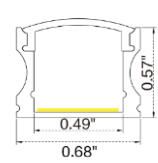

NOVA TAPE PRO Indoor · Static White

Channel Compatibility

: No pixelation

Universal

BE1202

Architectural

Main lighting