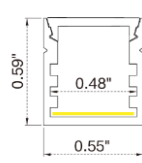

NOVA TAPE PRO Indoor · Static White

Channel Compatibility

: No pixelation

Universal

BE1415

Architectural

Main lighting