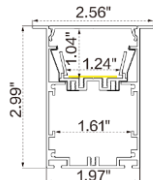

Main lighting

BE6575