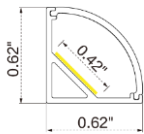

NOVA TAPE PRO Indoor · Static White

Channel Compatibility

: No pixelation

Universal

BE1002

Architectural

Main lighting