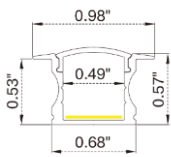

NOVA TAPE PRO Indoor · Static White

Channel Compatibility

: No pixelation

Universal

BE1201

Architectural

Main lighting