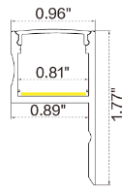

NOVA TAPE PRO Indoor · Static White

Special lighting

BE2009

: slight pixelation

Universal