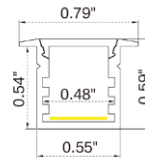

NOVA TAPE PRO Indoor · Static White

Channel Compatibility

: No pixelation

Universal

BE2015

Architectural

Main lighting