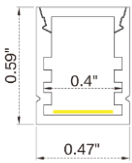

NOVA TAPE PRO Indoor · Static White

Channel Compatibility

: No pixelation

Universal

BE1215