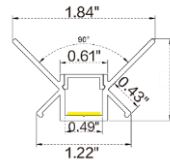

NOVA TAPE PRO Indoor · Static White

Channel Compatibility

: No pixelation

Universal

Architectural

BE4615

Main lighting