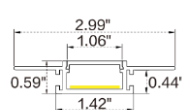

NOVA TAPE PRO Indoor · Static White

Channel Compatibility

: No pixelation

Universal

Architectural

BE7615

Main lighting