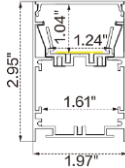

NOVA TAPE PRO Indoor · Static White

Channel Compatibility

: No pixelation

Universal

Architectural

BE5075

Main lighting