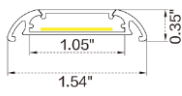

Universal

BE2601