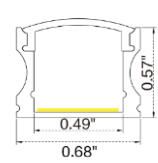

NOVA TAPE TW Indoor · Tunable White

Channel Compatibility

: No pixelation

Universal

BE1202

Architectural

Main lighting