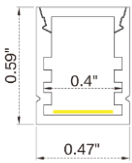

NOVA TAPE TW Indoor · Tunable White

Channel Compatibility

: No pixelation

Universal

BE1215