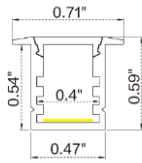

NOVA TAPE TW Indoor · Tunable White

Channel Compatibility

: No pixelation

Universal

BE1815

Architectural

Main lighting