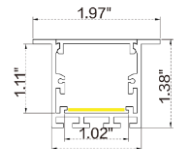

NOVA TAPE TW Indoor · Tunable White

Channel Compatibility

: No pixelation

Universal

Architectural

BE5035

Main lighting