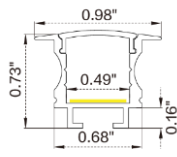

NOVA TAPE TW Indoor · Tunable White

Channel Compatibility

: No pixelation

Universal

BE1207

Architectural

Main lighting