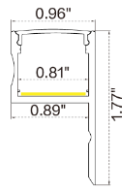

NOVA TAPE TW Indoor · Tunable White

Special lighting

BE2009

: slight pixelation

Universal

Drivers

Dimmable

Code	Max Load	Input	Output	Dimmable	Class 2	Environment	Size (L *W *H)
LM-100-24-U2A2	100W	100-277VAC	24V	Yes	No	Dry	13.86" *1.69" *1.18"

Wiring Diagram

Dimmable