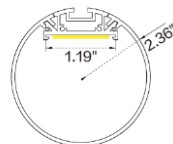

NOVA TAPE TW Indoor · Tunable White

Channel Compatibility

: No pixelation

Universal

Architectural

Main lighting

BE60