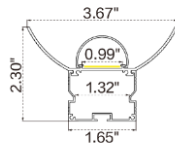

NOVA TAPE TW Indoor · Tunable White

Channel Compatibility

: No pixelation

Universal

Architectural

Main lighting

BE9358