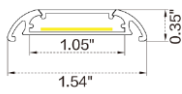

Universal

BE2601