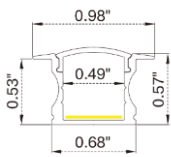

NOVA TAPE TW Indoor · Tunable White

Channel Compatibility

: No pixelation

Universal

BE1201

Architectural

Main lighting