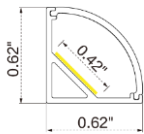

NOVA TAPE TW Indoor · Tunable White

Channel Compatibility

: No pixelation

Universal

BE1002

Architectural

Main lighting