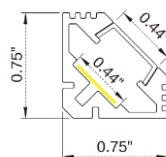

NOVA TAPE TW Indoor · Tunable White

Channel Compatibility

: No pixelation

Universal

BE1101

Architectural

Main lighting