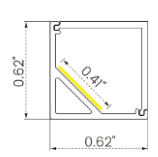

NOVA TAPE TW Indoor · Tunable White

Channel Compatibility

: No pixelation

Universal

BE1001

Architectural

Main lighting