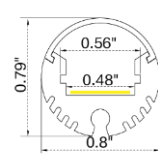

NOVA TAPE TW Indoor · Tunable White

Channel Compatibility

: No pixelation

Universal

BE2020

Architectural

Main lighting