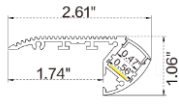

NOVA TAPE TW Indoor · Tunable White

Special lighting

BE6728