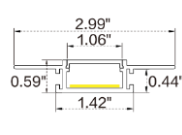

NOVA TAPE TW Indoor · Tunable White

Channel Compatibility

: No pixelation

Universal

Architectural

BE7615

Main lighting