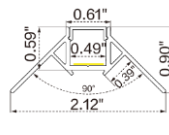

NOVA TAPE TW Indoor · Tunable White

Channel Compatibility

: No pixelation

Universal

Architectural

BE5315

Main lighting