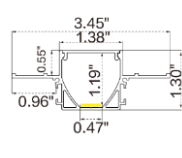

NOVA TAPE TW Indoor · Tunable White

Channel Compatibility

: No pixelation

Universal

Architectural

BE8833

Main lighting