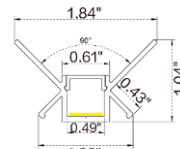

NOVA TAPE TW Indoor · Tunable White

Channel Compatibility

: No pixelation

Universal

Architectural

BE4615

Main lighting