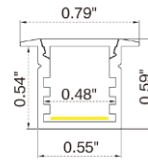

NOVA TAPE TW Indoor · Tunable White

Channel Compatibility

: No pixelation

Universal

BE2015

Architectural

Main lighting