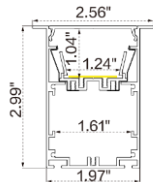

Main lighting

BE6575