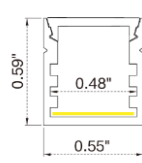

NOVA TAPE TW Indoor · Tunable White

Channel Compatibility

: No pixelation

Universal

BE1415

Architectural

Main lighting