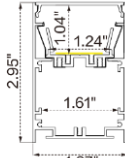

NOVA TAPE TW Indoor · Tunable White

Channel Compatibility

: No pixelation

Universal

Architectural

BE5075

Main lighting