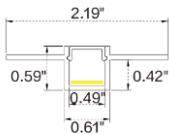

Architectural

BE5615