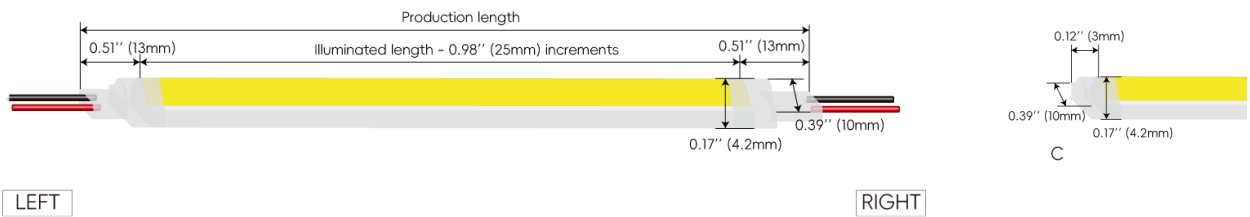

SEC: Silicone end cap – IP65