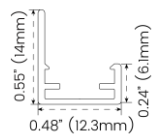

### Dimension

## Connector Wire Options

**OW:** Open wire, **Dry only**  
Standard 3.28' (1m), 20 AWG (wire length customizable)

**MC:** Male connector, **Wet**  
Standard 0.98' (30cm), 20 AWG

**FC:** Female connector, **Wet**  
Standard 0.98' (30cm), 20 AWG

**LINIO NEON EOS TV** Indoor · Vertical Bending · Static White

Mounting Options

**LNEOS-SC-10**

Name	Straight surface channel
Material	Aluminum
Standard Length	3.28' (1M)

**LNEOS-RC-10**

Name	Straight recessed channel
Material	Aluminum
Standard Length	3.28' (1M)

**LNEOS-LBC-10**

Name	Light-block channel
Material	Aluminum
Standard Length	3.28' (1M)

**LNEOS-BC-10**

Name	Bendable surface channel
Material	Aluminum
Standard Length	3.28' (1M)

**LNEOS-CL-10**

Name	Mounting clip
Material	Silicone
Standard Length	0.55' (14MM)