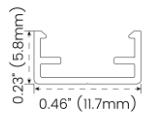

LNEOS-BC-10

Name	Bendable surface channel
Material	Aluminum
Standard Length	3.28' (1M)