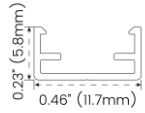

### Dimension

## Connector Wire Options

**OW:** Open wire, **Dry only**  
Standard 3.28' (1m), 20 AWG (wire length customizable)

**MC:** Male connector, **Wet**  
Standard 0.98' (30cm), 20 AWG

**FC:** Female connector, **Wet**  
Standard 0.98' (30cm), 20 AWG

**LINIO NEON EOS TV** Indoor · Vertical Bending · Static White

Mounting Options

**LNEOS-SC-10**

Name	Straight surface channel
Material	Aluminum
Standard Length	3.28' (1M)

**LNEOS-RC-10**

Name	Straight recessed channel
Material	Aluminum
Standard Length	3.28' (1M)