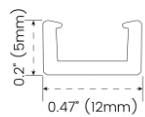

LNEOS-CL-10

Name	Mounting clip
Material	Silicone
Standard Length	0.55' (14MM)