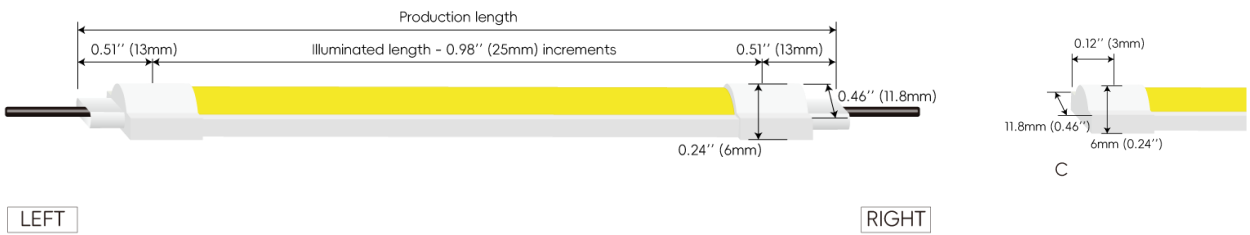

## Feed Entry / End Cap Options

**IJ:** Injected end cap – IP65, factory-made only

**IJC:** Clear injected end cap – IP65, factory-made only

**SEC:** Silicone end cap – IP65

## Connector Wire Options

**OW:** Open wire, **Dry only**  
Standard 3.28' (1m), 20 AWG (wire length customizable)

**MC:** Male connector, **Wet**  
Standard 0.98' (30cm), 20 AWG

**FC:** Female connector, **Wet**  
Standard 0.98' (30cm), 20 AWG