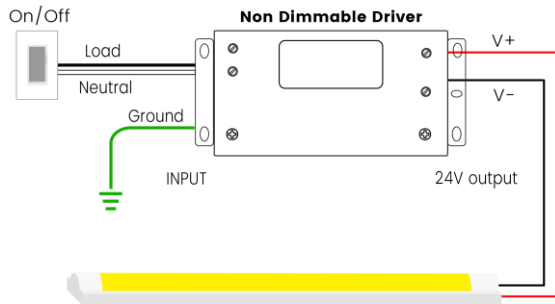

4 in 1-dimmable (0-10V/1-10V/Potentiometer/10V PWM)

Code	Max Load	Input	Output	Dimmable	Class 2	Environment	Size (L *W *H)
KVD-24030-DIM	30W	100-277VAC	24V	Yes	Yes	Dry/Damp	6.10" *2.12" *0.78"
KVD-24060-DIM	60W	100-277VAC	24V	Yes	Yes	Dry/Damp	7.01" *2.40" *0.94"
KVD-24096-DIM	96W	100-277VAC	24V	Yes	Yes	Dry/Damp/Wet	9.05" *2.75" *1.69"
KVD-24150-DIM	150W	100-277VAC	24V	Yes	No	Dry/Damp/Wet	10.08" *3.07" *1.85"
KVD-24200-DIM	200W	100-277VAC	24V	Yes	No	Dry/Damp/Wet	13.38" *11.02" *7.28"
KVD-24300-DIM	300W	100-277VAC	24V	Yes	No	Dry/Damp/Wet	10.87" *3.07" *1.89"

5 in 1-dimmable (Triac/0-10V/1-10V/Potentiometer/10V PWM)

Code	Max Load	Input	Output	Dimmable	Class 2	Environment	Size (L *W *H)
KVG-24030-DW	30W	100-277VAC	24V	Yes	Yes	Dry/Damp	6.10" *2.13" *0.79"
KVG-24060-DW	60W	100-277VAC	24V	Yes	Yes	Dry/Damp	7.01" *2.41" *0.94"
KVG-24096-DW	96W	100-277VAC	24V	Yes	Yes	Dry/Damp/Wet	9.06" *2.76" *1.69"
KVG-24150-DW	150W	100-277VAC	24V	Yes	No	Dry/Damp/Wet	10.08" *3.07" *1.85"
KVG-24200-DW	200W	100-277VAC	24V	Yes	No	Dry/Damp/Wet	10.08" *3.07" *1.85"
KVG-24300-DW	300W	100-277VAC	24V	Yes	No	Dry/Damp/Wet	10.87" *3.07" *1.89"

Wiring Diagram

Non-dimmable