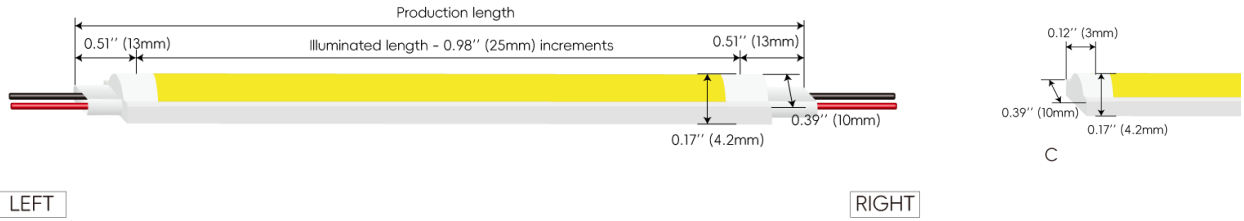

LINIO NEON EOS TV Indoor · Vertical Bending · Static White

Feed Entry / End Cap Options

IJ: Injected end cap – IP65, factory-made only

IJC: Clear injected end cap – IP65, factory-made only