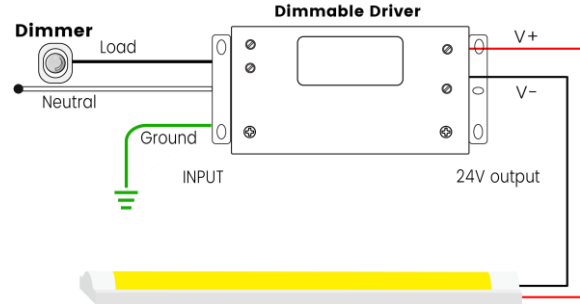

LINIO NEON EOS TV Indoor · Vertical Bending · Static White

Drivers

Non-dimmable

Code	Max Load	Input	Output	Dimmable	Class 2	Environment	Size (L *W *H)
KV-24030-ASW	30W	100-277VAC	24V	No	Yes	Dry/Damp	6.10" *2.12" *0.78"
KV-24060-ASW	60W	100-277VAC	24V	No	Yes	Dry/Damp	7.00" *2.40" *0.94"
KV-24096-ASW	96W	100-277VAC	24V	No	Yes	Dry/Damp/Wet	9.05" *2.75" *1.69"
KV-24150-ASW	150W	100-277VAC	24V	No	No	Dry/Damp/Wet	10.07" *3.07" *1.85"
KV-24200-ASW	200W	100-277VAC	24V	No	No	Dry/Damp/Wet	10.07" *3.07" *1.85"
KV-24300-ASW	300W	100-277VAC	24V	No	No	Dry/Damp/Wet	10.86" *3.07" *1.85"

Phase cut/Triac-dimmable

Code	Max Load	Input	Output	Dimmable	Class 2	Environment	Size (L *W *H)
KVF-24030-TDW	30W	100-277VAC	24V	Yes	Yes	Dry/Damp	6.10" *2.12" *0.78"
KVF-24060-TDW	60W	100-277VAC	24V	Yes	Yes	Dry/Damp	7.00" *2.40" *0.94"
KVF-24096-TDW	96W	100-277VAC	24V	Yes	Yes	Dry/Damp/Wet	9.05" *2.75" *1.69"
KVF-24150-TDW	150W	100-277VAC	24V	Yes	No	Dry/Damp/Wet	10.00" *3.07" *1.85"
KVF-24200-TDW	200W	100-277VAC	24V	Yes	No	Dry/Damp/Wet	10.00" *3.07" *1.85"
KVF-24300-TDW	300W	100-277VAC	24V	Yes	No	Dry/Damp/Wet	10.87" *3.07" *1.85"

4 in 1-dimmable (0-10V/1-10V/Potentiometer/10V PWM)

Code	Max Load	Input	Output	Dimmable	Class 2	Environment	Size (L *W *H)
KVD-24030-DIM	30W	100-277VAC	24V	Yes	Yes	Dry/Damp	6.10" *2.12" *0.78"
KVD-24060-DIM	60W	100-277VAC	24V	Yes	Yes	Dry/Damp	7.01" *2.40" *0.94"
KVD-24096-DIM	96W	100-277VAC	24V	Yes	Yes	Dry/Damp/Wet	9.05" *2.75" *1.69"
KVD-24150-DIM	150W	100-277VAC	24V	Yes	No	Dry/Damp/Wet	10.08" *3.07" *1.85"
KVD-24200-DIM	200W	100-277VAC	24V	Yes	No	Dry/Damp/Wet	13.38" *11.02" *7.28"
KVD-24300-DIM	300W	100-277VAC	24V	Yes	No	Dry/Damp/Wet	10.87" *3.07" *1.89"

5 in 1-dimmable (Triac/0-10V/1-10V/Potentiometer/10V PWM)