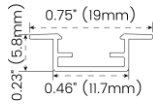

### Dimension

## Connector Wire Options

**OW:** Open wire, **Dry only**  
Standard 3.28' (1m), 20 AWG (wire length customizable)

**MC:** Male connector, **Wet**  
Standard 0.98' (30cm), 20 AWG

**FC:** Female connector, **Wet**  
Standard 0.98' (30cm), 20 AWG

**LINIO NEON EOS TV** Indoor · Vertical Bending · Static White

Mounting Options

**LNEOS-SC-10**

Name	Straight surface channel
Material	Aluminum
Standard Length	3.28' (1M)

**LNEOS-RC-10**

Name	Straight recessed channel
Material	Aluminum
Standard Length	3.28' (1M)