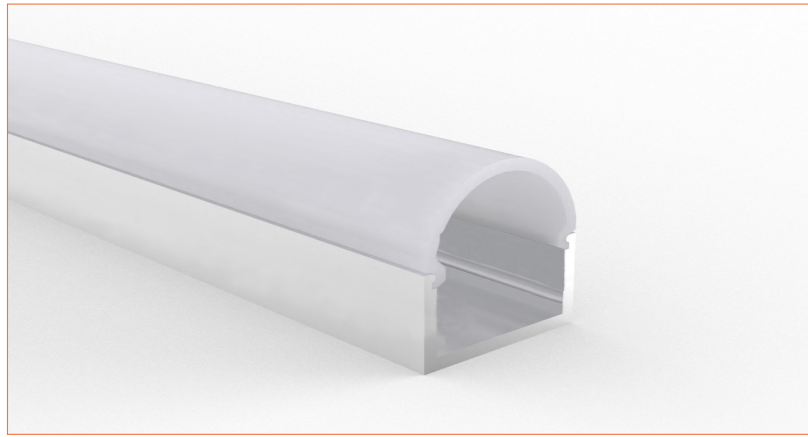

PRO PROFILE SURFACE BEI608

ACCESSORIES

Plastic End Cap

Metal Clip

TECHNICAL DRAWING

TECHNICAL DATA

Product Options	Materials	Order Code		
Aluminium Profile	AL6063-T5	BE-AP1608	Length	1m/3.28ft
Opal PC Cover	PC	BE-PC1608	Dimension (W*H)	19.5*20.2mm/0.77"*0.8"
Plastic End Cap	/	BE-PEC1608	Max Flex Width	17.2mm/0.67"
Metal Clip	/	BE-MC1608	Pitch for Diffusion	240LED/m

*Please note that unless otherwise indicated, tape lights, extrusions and lenses will come separately and not assembled.
Standard is 1m/3.28ft per piece, other lengths can be customized.
Maximum: 2m/6.56ft per piece.

LED TAPES

HIGH EFFICACY

Ref: AERO TAPE HD

Ref: AERO TAPE HD IP54

WHITE

Ref: AERO TAPE

Ref: AERO TAPE HD

Ref: ALTA TAPE