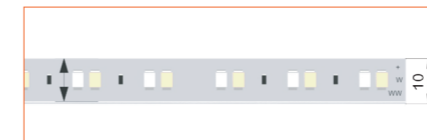

Ref: AERO TAPE TW