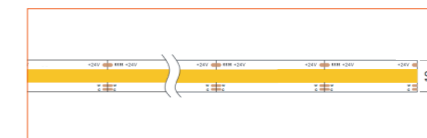

Ref: ALTA TAPE IP68

RGB / RGBW

Ref: BELA TAPE RGBW

Ref: BELA TAPE RGBWW

Ref: NOVA TAPE RGB

Ref: NOVA TAPE RGBW

Ref: NOVA TAPE RGBWW

TUNABLE WHITE / DIM TO WARM

Ref: NOVA TAPE DTW

Ref: NOVA TAPE TW

Ref: NOVA TAPE S TW

Ref: AERO TAPE TW