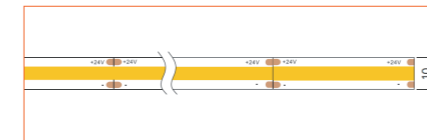

*Please note that unless otherwise indicated, tape lights, extrusions and lenses will come separately and not assembled.
Standard is 1m/3.28ft per piece, other lengths can be customized.
Maximum: 2m/6.56ft per piece.

LED TAPES

HIGH EFFICACY

Ref: AERO TAPE HD

Ref: AERO TAPE HD IP54

WHITE

Ref: AERO TAPE

Ref: AERO TAPE HD

Ref: ALTA TAPE