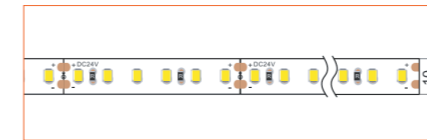

*Please note that unless otherwise indicated, tape lights, extrusions and lenses will come separately and not assembled.
Standard is 1m/3.28ft per piece, other lengths can be customized.
Maximum: 2m/6.56ft per piece.

LED TAPES

HIGH EFFICACY

Ref: AERO TAPE HD

Ref: AERO TAPE HD IP54

WHITE

Ref: AERO TAPE

Ref: AERO TAPE HD

Ref: ALTA TAPE

Ref: NOVA TAPE

Ref: NOVA TAPE S

Ref: AERO TAPE IP54

Ref: AERO TAPE CC IP20

Ref: AERO TAPE CC IP65

Ref: NOVA TAPE IP67

Ref: NOVA TAPE IP54

Ref: AERO TAPE IP68