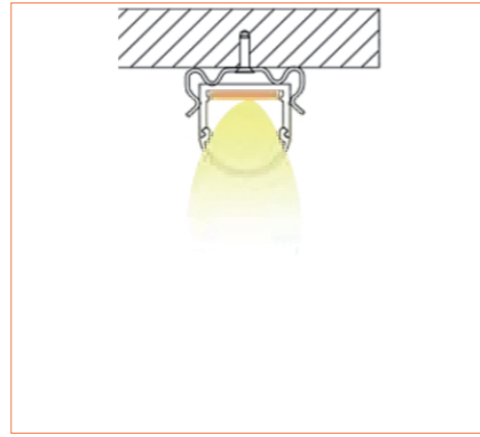

PRO PROFILE SURFACE BEI608

ACCESSORIES

Plastic End Cap

Metal Clip

TECHNICAL DRAWING

TECHNICAL DATA

Product Options	Materials	Order Code		
Aluminium Profile	AL6063-T5	BE-AP1608	Length	1m/3.28ft
Opal PC Cover	PC	BE-PC1608	Dimension (W*H)	19.5*20.2mm/0.77"*0.8"
Plastic End Cap	/	BE-PEC1608	Max Flex Width	17.2mm/0.67"
Metal Clip	/	BE-MC1608	Pitch for Diffusion	240LED/m

*Please note that unless otherwise indicated, tape lights, extrusions and lenses will come separately and not assembled.
Standard is 1m/3.28ft per piece, other lengths can be customized.
Maximum: 2m/6.56ft per piece.