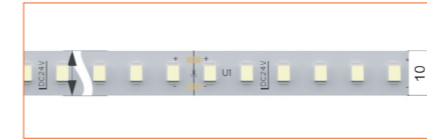

PRO PROFILE SURFACE BEI608

ACCESSORIES

Plastic End Cap

Metal Clip

TECHNICAL DRAWING

TECHNICAL DATA

Product Options	Materials	Order Code		
Aluminium Profile	AL6063-T5	BE-AP1608	Length	1m/3.28ft
Opal PC Cover	PC	BE-PC1608	Dimension (W*H)	19.5*20.2mm/0.77"*0.8"
Plastic End Cap	/	BE-PEC1608	Max Flex Width	17.2mm/0.67"
Metal Clip	/	BE-MC1608	Pitch for Diffusion	240LED/m

*Please note that unless otherwise indicated, tape lights, extrusions and lenses will come separately and not assembled.
Standard is 1m/3.28ft per piece, other lengths can be customized.
Maximum: 2m/6.56ft per piece.

LED TAPES

HIGH EFFICACY

Ref: AERO TAPE HD

Ref: AERO TAPE HD IP54

WHITE

Ref: AERO TAPE

Ref: AERO TAPE HD

Ref: ALTA TAPE

Ref: NOVA TAPE

Ref: NOVA TAPE S

Ref: AERO TAPE IP54

Ref: AERO TAPE CC IP20

Ref: AERO TAPE CC IP65

Ref: NOVA TAPE IP67

Ref: NOVA TAPE IP54

Ref: AERO TAPE IP68