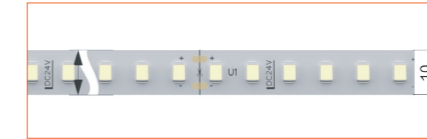

PRO PROFILE SURFACE BEI608

ACCESSORIES

Plastic End Cap

Metal Clip

TECHNICAL DRAWING

TECHNICAL DATA

Product Options	Materials	Order Code		
Aluminium Profile	AL6063-T5	BE-AP1608	Length	1m/3.28ft
Opal PC Cover	PC	BE-PC1608	Dimension (W*H)	19.5*20.2mm/0.77"*0.8"
Plastic End Cap	/	BE-PEC1608	Max Flex Width	17.2mm/0.67"
Metal Clip	/	BE-MC1608	Pitch for Diffusion	240LED/m

Ref: NOVA TAPE

Ref: NOVA TAPE S

Ref: AERO TAPE IP54

Ref: AERO TAPE CC IP20

Ref: AERO TAPE CC IP65

Ref: NOVA TAPE IP67

Ref: NOVA TAPE IP54

Ref: AERO TAPE IP68

Ref: ALTA TAPE IP68

RGB / RGBW

Ref: BELA TAPE RGBW

Ref: BELA TAPE RGBWW

Ref: NOVA TAPE RGB

Ref: NOVA TAPE RGBW

Ref: NOVA TAPE RGBWW

TUNABLE WHITE / DIM TO WARM