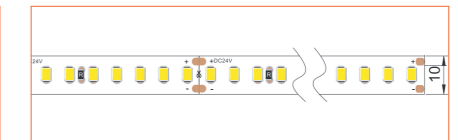

Ref: ALTA TAPE