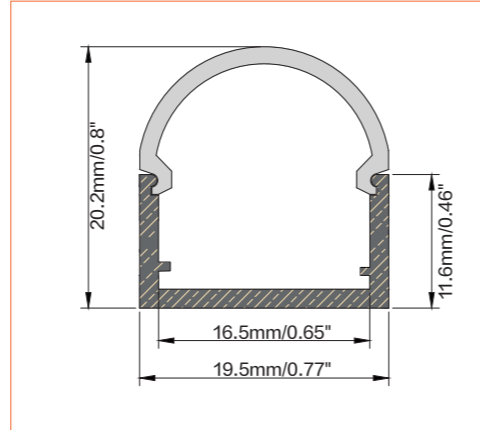

PRO PROFILE SURFACE BEI608

ACCESSORIES

Plastic End Cap

Metal Clip

TECHNICAL DRAWING

TECHNICAL DATA

Product Options	Materials	Order Code		
Aluminium Profile	AL6063-T5	BE-AP1608	Length	1m/3.28ft
Opal PC Cover	PC	BE-PC1608	Dimension (W*H)	19.5*20.2mm/0.77"*0.8"
Plastic End Cap	/	BE-PEC1608	Max Flex Width	17.2mm/0.67"
Metal Clip	/	BE-MC1608	Pitch for Diffusion	240LED/m

*Please note that unless otherwise indicated, tape lights, extrusions and lenses will come separately and not assembled.
Standard is 1m/3.28ft per piece, other lengths can be customized.
Maximum: 2m/6.56ft per piece.