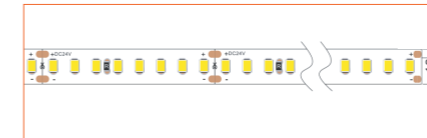

LED TAPES

HIGH EFFICACY

Ref: AERO TAPE HD