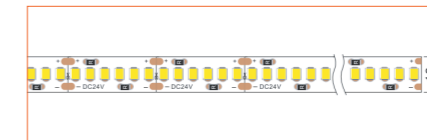

*Please note that unless otherwise indicated, tape lights, extrusions and lenses will come separately and not assembled.
Standard is 1m/3.28ft per piece, other lengths can be customized.
Maximum: 2m/6.56ft per piece.

LED TAPES

HIGH EFFICACY

Ref: AERO TAPE HD

Ref: AERO TAPE HD IP54

WHITE

Ref: AERO TAPE

Ref: AERO TAPE HD

Ref: ALTA TAPE

Ref: NOVA TAPE

Ref: NOVA TAPE S

Ref: AERO TAPE IP54

Ref: AERO TAPE CC IP20

Ref: AERO TAPE CC IP65

Ref: NOVA TAPE IP67

Ref: NOVA TAPE IP54

Ref: AERO TAPE IP68

Ref: ALTA TAPE IP68

RGB / RGBW

Ref: BELA TAPE RGBW

Ref: BELA TAPE RGBWW

Ref: NOVA TAPE RGB

Ref: NOVA TAPE RGBW

Ref: NOVA TAPE RGBWW

TUNABLE WHITE / DIM TO WARM