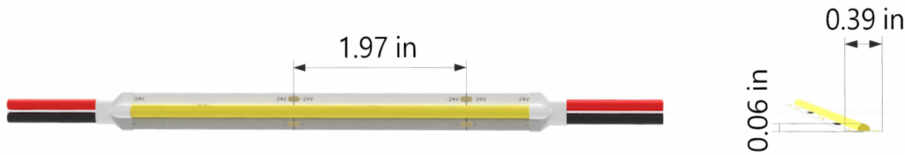

NOVA TAPE LONG RUN

Indoor · White · Long Run

Beamever

Features

- Field cuttable & joinable
- Max. run length up to 65.6ft from single power feed
- Slim and elegant, ideal for indoor applications
- 3M tape on the back makes it easy to install
- Channel-free, easy to mount on smooth surface
- 5 years warranty

Fixture type	
Project name	
Project phase	
Date	

Dimension

Physical

PCB Width	0.39" (10mm)
LED Pitch	N/A
Cutting Interval	1.97" (50mm)
LED Brand	Sanan
LED Type	COB
LED Quantity	109 LEDs/ft (360 LEDs/m)
Housing Material	N/A
Housing Technique	N/A
Adhesive Type	Yellow 3M tape
Feed Entry	Front
Feed Length	Standard length 3.28'
Storage Temperature	-20°C(-4°F) to 45°C (113°F)
Ambient Temperature	-20°C(-4°F) to 40°C (104°F)@2.13W
Max Production Length	98.4ft (30m)

Example: NOVALR-30-213-OW-20-11'

* Customizable—Contact Beamever representatives

Mounting Options

* Standard length is 3.28' / pcs.

Name	Straight aluminum channel
Code	BE1205
Material	Aluminum
Mounting style	Surface mounted
Length	3.28' (1m)
Width	0.68" (17.3mm)
Height	0.28" (7mm)
Internal width	0.49" (12.5mm)

* Standard length is 3.28' / pcs.

Name	Straight aluminum channel
Code	BE1204
Material	Aluminum
Mounting style	Recessed mounted
Length	3.28' (1m)
Width	0.98" (25mm)
Height	0.28" (7mm)
Internal width	0.49" (12.5mm)