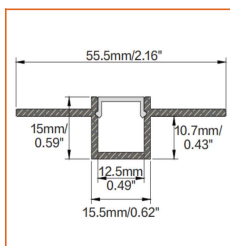

Example: NOVALR-30-213-OW-20-11'

* Customizable—Contact Beamever representatives

Mounting Options

* Standard length is 3.28' / pcs.

Name	Straight aluminum channel
Code	BE1205
Material	Aluminum
Mounting style	Surface mounted
Length	3.28' (1m)
Width	0.68" (17.3mm)
Height	0.28" (7mm)
Internal width	0.49" (12.5mm)

* Standard length is 3.28' / pcs.

Name	Straight aluminum channel
Code	BE1204
Material	Aluminum
Mounting style	Recessed mounted
Length	3.28' (1m)
Width	0.98" (25mm)
Height	0.28" (7mm)
Internal width	0.49" (12.5mm)

* Standard length is 3.28' / pcs.

Name	Straight aluminum channel
Code	BE1203
Material	Aluminum
Mounting style	Angled mounted
Length	3.28' (1m)
Width	0.71" (18.1mm)
Height	0.71" (18.1mm)
Internal width	0.49" (12.5mm)

* Standard length is 3.28' / pcs.

Name	Straight aluminum channel
Code	BE5615
Material	Aluminum
Mounting style	Mud-in
Length	3.28' (1m)
Width	2.16" (55.5mm)
Height	0.59" (15mm)
Internal width	0.49" (12.5mm)