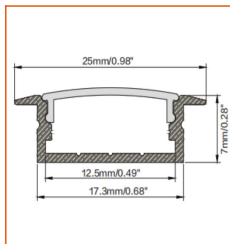

Example: NOVALR-30-213-OW-20-11'

* Customizable—Contact Beamever representatives

Mounting Options

* Standard length is 3.28' / pcs.

Name	Straight aluminum channel
Code	BE1205
Material	Aluminum
Mounting style	Surface mounted
Length	3.28' (1m)
Width	0.68" (17.3mm)
Height	0.28" (7mm)
Internal width	0.49" (12.5mm)

* Standard length is 3.28' / pcs.

Name	Straight aluminum channel
Code	BE1204
Material	Aluminum
Mounting style	Recessed mounted
Length	3.28' (1m)
Width	0.98" (25mm)
Height	0.28" (7mm)
Internal width	0.49" (12.5mm)

* Standard length is 3.28' / pcs.

Name	Straight aluminum channel
Code	BE1203
Material	Aluminum
Mounting style	Angled mounted
Length	3.28' (1m)
Width	0.71" (18.1mm)
Height	0.71" (18.1mm)
Internal width	0.49" (12.5mm)

* Standard length is 3.28' / pcs.

Name	Straight aluminum channel
Code	BE5615
Material	Aluminum
Mounting style	Mud-in
Length	3.28' (1m)
Width	2.16" (55.5mm)
Height	0.59" (15mm)
Internal width	0.49" (12.5mm)