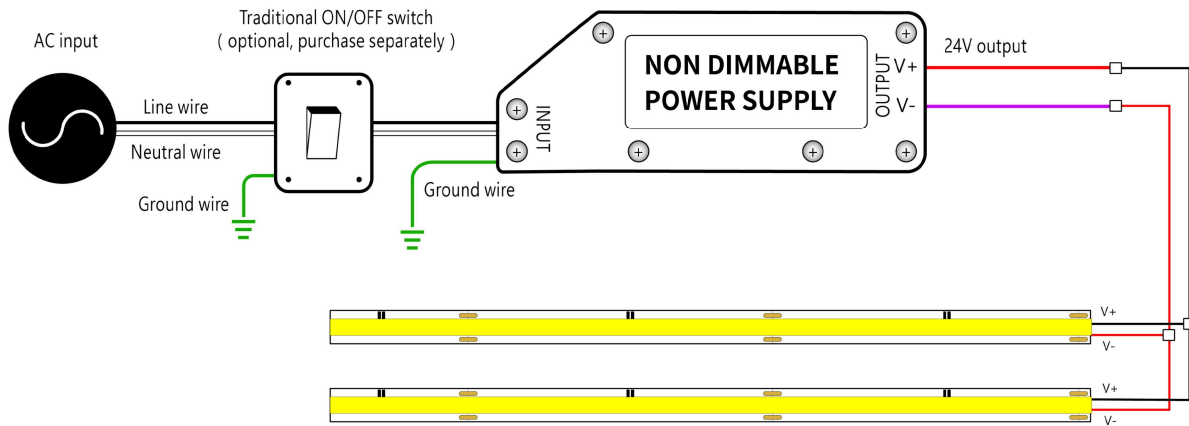

NOVA TAPE LONG RUN

Indoor · White · Long Run

Wiring Diagram

Non Dimmable