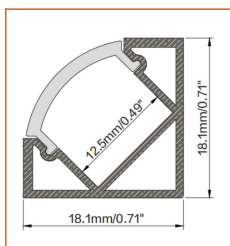

Example: NOVALR-30-213-OW-20-11'

* Customizable—Contact Beamever representatives

Mounting Options

* Standard length is 3.28' / pcs.

Name	Straight aluminum channel
Code	BE1205
Material	Aluminum
Mounting style	Surface mounted
Length	3.28' (1m)
Width	0.68" (17.3mm)
Height	0.28" (7mm)
Internal width	0.49" (12.5mm)

* Standard length is 3.28' / pcs.

Name	Straight aluminum channel
Code	BE1204
Material	Aluminum
Mounting style	Recessed mounted
Length	3.28' (1m)
Width	0.98" (25mm)
Height	0.28" (7mm)
Internal width	0.49" (12.5mm)

* Standard length is 3.28' / pcs.

Name	Straight aluminum channel
Code	BE1203
Material	Aluminum
Mounting style	Angled mounted
Length	3.28' (1m)
Width	0.71" (18.1mm)
Height	0.71" (18.1mm)
Internal width	0.49" (12.5mm)

* Standard length is 3.28' / pcs.

Name	Straight aluminum channel
Code	BE5615
Material	Aluminum
Mounting style	Mud-in
Length	3.28' (1m)
Width	2.16" (55.5mm)
Height	0.59" (15mm)
Internal width	0.49" (12.5mm)