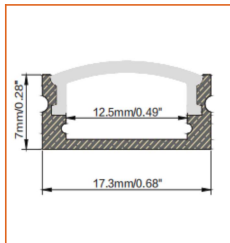

Order Code

Series	Temp./Color	Power	Connector Wire	IP Rating	Length(mm)
NOVALR	22=2200K 24=2400K 27=2700K 30=3000K 40=4000K 65=6500K	213=2.13W	OW=Open wire 3.28' MFC=Male & female connector 0.98'	20=IP20	Min. - 1.97" Max. - 98.4' Cut Inc. - 1.97"

Example: NOVALR-30-213-OW-20-11'

* Customizable—Contact Beamever representatives

Mounting Options

* Standard length is 3.28' / pcs.

Name	Straight aluminum channel
Code	BE1205
Material	Aluminum
Mounting style	Surface mounted
Length	3.28' (1m)
Width	0.68" (17.3mm)
Height	0.28" (7mm)
Internal width	0.49" (12.5mm)

* Standard length is 3.28' / pcs.

Name	Straight aluminum channel
Code	BE1204
Material	Aluminum
Mounting style	Recessed mounted
Length	3.28' (1m)
Width	0.98" (25mm)
Height	0.28" (7mm)
Internal width	0.49" (12.5mm)

* Standard length is 3.28' / pcs.

Name	Straight aluminum channel
Code	BE1203
Material	Aluminum
Mounting style	Angled mounted
Length	3.28' (1m)
Width	0.71" (18.1mm)
Height	0.71" (18.1mm)
Internal width	0.49" (12.5mm)