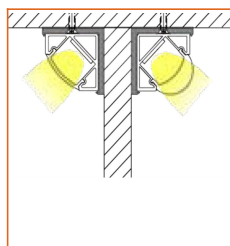

Example: NOVALR-30-213-OW-20-11'

* Customizable—Contact Beamever representatives

Mounting Options

* Standard length is 3.28' / pcs.

Name	Straight aluminum channel
Code	BE1205
Material	Aluminum
Mounting style	Surface mounted
Length	3.28' (1m)
Width	0.68" (17.3mm)
Height	0.28" (7mm)
Internal width	0.49" (12.5mm)

* Standard length is 3.28' / pcs.

Name	Straight aluminum channel
Code	BE1204
Material	Aluminum
Mounting style	Recessed mounted
Length	3.28' (1m)
Width	0.98" (25mm)
Height	0.28" (7mm)
Internal width	0.49" (12.5mm)

* Standard length is 3.28' / pcs.

Name	Straight aluminum channel
Code	BE1203
Material	Aluminum
Mounting style	Angled mounted
Length	3.28' (1m)
Width	0.71" (18.1mm)
Height	0.71" (18.1mm)
Internal width	0.49" (12.5mm)