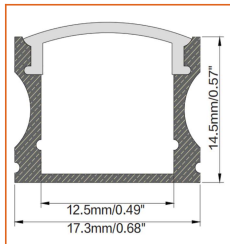

Fixture type	
Project name	
Project phase	
Date	

Dimension & Bending

Physical

PCB Width	0.39" (10mm)
LED Pitch	0.33" (8.33mm)
Cutting Interval	1.97" (50mm)
LED Brand	Sanan
LED Size	2835
LED Quantity	36 LEDs/ft (120 LEDs/m)
Housing Material	N/A
Housing Technique	N/A
Adhesive Type	Yellow 3M tape
Feed Entry	Front
Feed Length	Standard length 3.28'
Storage Temperature	-40~60°C(-40~140°F)
Ambient Temperature	-25°C (-13°F) to 45°C (113°F)@4.39W
Max Production Length	98.4ft (30m)

Example: AEROLR-30-293-OW-20-11'

* Customizable—Contact Beamever representatives

Mounting Options

* Standard length is 3.28'/pcs.

Name	Straight aluminum channel
Code	BE1202
Material	Aluminum
Mounting style	Surface mounted
Length	3.28' (1m)
Width	0.68" (17.3mm)
Height	0.57" (14.5mm)
Internal width	0.49" (12.5mm)

* Standard length is 3.28'/pcs.

Name	Straight aluminum channel
Code	BE1201
Material	Aluminum
Mounting style	Recessed mounted
Length	3.28' (1m)
Width	0.68" (17.3mm)
Height	0.57" (14.5mm)
Internal width	0.49" (12.5mm)

* Standard length is 3.28'/pcs.

Name	Straight aluminum channel
Code	BE1203
Material	Aluminum
Mounting style	Angled mounted
Length	3.28' (1m)
Width	0.71" (18.1mm)
Height	0.71" (18.1mm)
Internal width	0.49" (12.5mm)