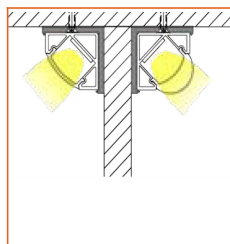

Example: AEROLR-30-293-OW-20-11'

* Customizable—Contact Beamever representatives

Mounting Options

* Standard length is 3.28'/pcs.

Name	Straight aluminum channel
Code	BE1202
Material	Aluminum
Mounting style	Surface mounted
Length	3.28' (1m)
Width	0.68" (17.3mm)
Height	0.57" (14.5mm)
Internal width	0.49" (12.5mm)

* Standard length is 3.28'/pcs.

Name	Straight aluminum channel
Code	BE1201
Material	Aluminum
Mounting style	Recessed mounted
Length	3.28' (1m)
Width	0.68" (17.3mm)
Height	0.57" (14.5mm)
Internal width	0.49" (12.5mm)