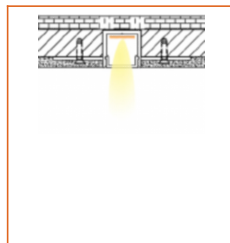

* Standard length is 3.28'/pcs.

Name	Straight aluminum channel
Code	BE5615
Material	Aluminum
Mounting style	Mud-in
Length	3.28' (1m)
Width	0.62" (15.5mm)
Height	0.59" (15mm)
Internal width	0.49" (12.5mm)

* For more options, please refer to "Beamever Profile Spec Sheet"