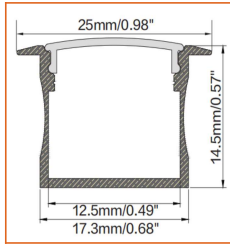

Example: AEROLR-30-293-OW-20-11'

* Customizable—Contact Beamever representatives

Mounting Options

* Standard length is 3.28'/pcs.

Name	Straight aluminum channel
Code	BE1202
Material	Aluminum
Mounting style	Surface mounted
Length	3.28' (1m)
Width	0.68" (17.3mm)
Height	0.57" (14.5mm)
Internal width	0.49" (12.5mm)

* Standard length is 3.28'/pcs.

Name	Straight aluminum channel
Code	BE1201
Material	Aluminum
Mounting style	Recessed mounted
Length	3.28' (1m)
Width	0.68" (17.3mm)
Height	0.57" (14.5mm)
Internal width	0.49" (12.5mm)

* Standard length is 3.28'/pcs.

Name	Straight aluminum channel
Code	BE1203
Material	Aluminum
Mounting style	Angled mounted
Length	3.28' (1m)
Width	0.71" (18.1mm)
Height	0.71" (18.1mm)
Internal width	0.49" (12.5mm)

* Standard length is 3.28'/pcs.

Name	Straight aluminum channel
Code	BE5615
Material	Aluminum
Mounting style	Mud-in
Length	3.28' (1m)
Width	0.62" (15.5mm)
Height	0.59" (15mm)
Internal width	0.49" (12.5mm)