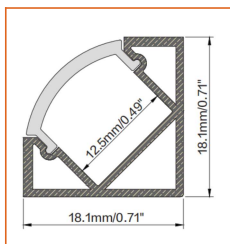

Example: AEROLR-30-293-OW-20-11'

* Customizable—Contact Beamever representatives

Mounting Options

* Standard length is 3.28'/pcs.

Name	Straight aluminum channel
Code	BE1202
Material	Aluminum
Mounting style	Surface mounted
Length	3.28' (1m)
Width	0.68" (17.3mm)
Height	0.57" (14.5mm)
Internal width	0.49" (12.5mm)

* Standard length is 3.28'/pcs.

Name	Straight aluminum channel
Code	BE1201
Material	Aluminum
Mounting style	Recessed mounted
Length	3.28' (1m)
Width	0.68" (17.3mm)
Height	0.57" (14.5mm)
Internal width	0.49" (12.5mm)

* Standard length is 3.28'/pcs.

Name	Straight aluminum channel
Code	BE1203
Material	Aluminum
Mounting style	Angled mounted
Length	3.28' (1m)
Width	0.71" (18.1mm)
Height	0.71" (18.1mm)
Internal width	0.49" (12.5mm)

* Standard length is 3.28'/pcs.

Name	Straight aluminum channel
Code	BE5615
Material	Aluminum
Mounting style	Mud-in
Length	3.28' (1m)
Width	0.62" (15.5mm)
Height	0.59" (15mm)
Internal width	0.49" (12.5mm)