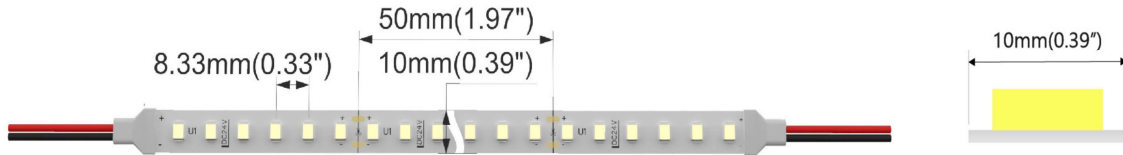

AERO TAPE LONG RUN

Indoor · White · Long Run

Beamever

Features

- Field cuttable & joinable
- Max. run length up to 55ft (17m)
- Slim and elegant, ideal for indoor applications
- 3M tape on the back makes it easy to install
- Available in a variety of CCT color options
- 5 years warranty

Fixture type	
Project name	
Project phase	
Date	

Dimension & Bending

Physical

PCB Width	0.39" (10mm)
LED Pitch	0.33" (8.33mm)
Cutting Interval	1.97" (50mm)
LED Brand	Sanan
LED Size	2835
LED Quantity	36 LEDs/ft (120 LEDs/m)
Housing Material	N/A
Housing Technique	N/A
Adhesive Type	Yellow 3M tape
Feed Entry	Front
Feed Length	Standard length 3.28'
Storage Temperature	-40~60°C(-40~140°F)
Ambient Temperature	-25°C (-13°F) to 45°C (113°F)@4.39W
Max Production Length	98.4ft (30m)

Example: AEROLR-30-293-OW-20-11'

* Customizable—Contact Beamever representatives

Mounting Options

* Standard length is 3.28'/pcs.

Name	Straight aluminum channel
Code	BE1202
Material	Aluminum
Mounting style	Surface mounted
Length	3.28' (1m)
Width	0.68" (17.3mm)
Height	0.57" (14.5mm)
Internal width	0.49" (12.5mm)

* Standard length is 3.28'/pcs.

Name	Straight aluminum channel
Code	BE1201
Material	Aluminum
Mounting style	Recessed mounted
Length	3.28' (1m)
Width	0.68" (17.3mm)
Height	0.57" (14.5mm)
Internal width	0.49" (12.5mm)