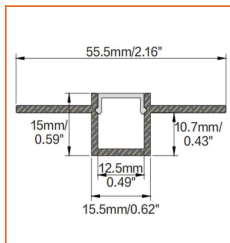

Example: AEROLR-30-293-OW-20-11'

* Customizable—Contact Beamever representatives

Mounting Options

* Standard length is 3.28'/pcs.

Name	Straight aluminum channel
Code	BE1202
Material	Aluminum
Mounting style	Surface mounted
Length	3.28' (1m)
Width	0.68" (17.3mm)
Height	0.57" (14.5mm)
Internal width	0.49" (12.5mm)

* Standard length is 3.28'/pcs.

Name	Straight aluminum channel
Code	BE1201
Material	Aluminum
Mounting style	Recessed mounted
Length	3.28' (1m)
Width	0.68" (17.3mm)
Height	0.57" (14.5mm)
Internal width	0.49" (12.5mm)

* Standard length is 3.28'/pcs.

Name	Straight aluminum channel
Code	BE1203
Material	Aluminum
Mounting style	Angled mounted
Length	3.28' (1m)
Width	0.71" (18.1mm)
Height	0.71" (18.1mm)
Internal width	0.49" (12.5mm)

* Standard length is 3.28'/pcs.

Name	Straight aluminum channel
Code	BE5615
Material	Aluminum
Mounting style	Mud-in
Length	3.28' (1m)
Width	0.62" (15.5mm)
Height	0.59" (15mm)
Internal width	0.49" (12.5mm)