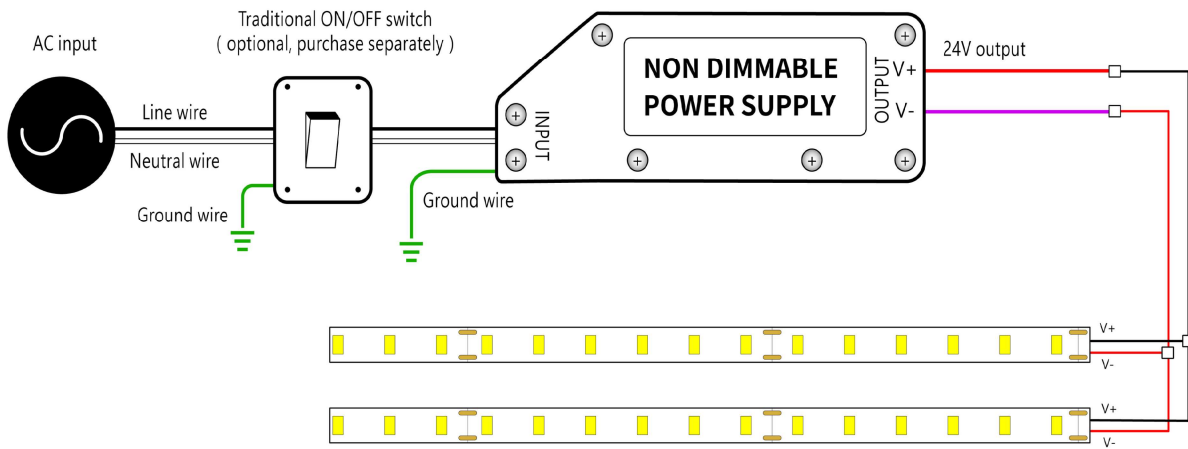

AERO TAPE LONG RUN

Indoor · White · Long Run

Wiring Diagram

Non Dimmable