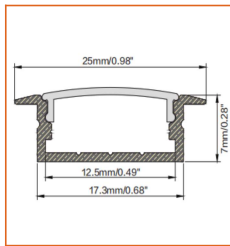

Example: NOVAFC-30-305-OW-20-11'

* Customizable—Contact Beamever representatives

Mounting Options

* Standard length is 3.28' /pcs.

Name	Straight aluminum channel
Code	BE1205
Material	Alluminum
Mounting style	Surface mounted
Length	3.28' (1m)
Width	0.68" (17.3mm)
Height	0.28" (7mm)
Internal width	0.49" (12.5mm)

* Standard length is 3.28' /pcs.

Name	Straight aluminum channel
Code	BE1204
Material	Alluminum
Mounting style	Recessed mounted
Length	3.28' (1m)
Width	0.68" (17.3mm)
Height	0.28" (7mm)
Internal width	0.49" (12.5mm)

* Standard length is 3.28' /pcs.

Name	Straight aluminum channel
Code	BE1002
Material	Alluminum
Mounting style	Angled mounted
Length	3.28' (1m)
Width	0.62" (16mm)
Height	0.62" (16mm)
Internal width	0.41" (10.5mm)

* Standard length is 3.28' /pcs.

Name	Straight aluminum channel
Code	BE5615
Material	Alluminum
Mounting style	Mud-in
Length	3.28' (1m)
Width	0.62" (15.5mm)
Height	0.59" (15mm)
Internal width	0.49" (12.5mm)