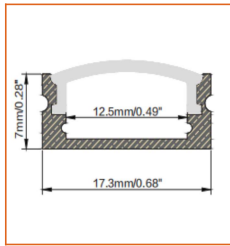

Example: NOVAFC-30-305-OW-20-11'

* Customizable—Contact Beamever representatives

Mounting Options

* Standard length is 3.28' /pcs.

Name	Straight aluminum channel
Code	BE1205
Material	Alluminum
Mounting style	Surface mounted
Length	3.28' (1m)
Width	0.68" (17.3mm)
Height	0.28" (7mm)
Internal width	0.49" (12.5mm)

* Standard length is 3.28' /pcs.

Name	Straight aluminum channel
Code	BE1204
Material	Alluminum
Mounting style	Recessed mounted
Length	3.28' (1m)
Width	0.68" (17.3mm)
Height	0.28" (7mm)
Internal width	0.49" (12.5mm)

* Standard length is 3.28' /pcs.

Name	Straight aluminum channel
Code	BE1002
Material	Alluminum
Mounting style	Angled mounted
Length	3.28' (1m)
Width	0.62" (16mm)
Height	0.62" (16mm)
Internal width	0.41" (10.5mm)

* Standard length is 3.28' /pcs.

Name	Straight aluminum channel
Code	BE5615
Material	Alluminum
Mounting style	Mud-in
Length	3.28' (1m)
Width	0.62" (15.5mm)
Height	0.59" (15mm)
Internal width	0.49" (12.5mm)