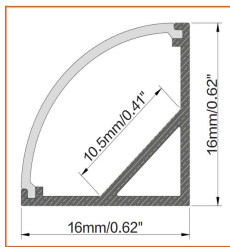

Example: NOVAFC-30-305-OW-20-11'

* Customizable—Contact Beamever representatives

Mounting Options

* Standard length is 3.28' /pcs.

Name	Straight aluminum channel
Code	BE1205
Material	Alluminum
Mounting style	Surface mounted
Length	3.28' (1m)
Width	0.68" (17.3mm)
Height	0.28" (7mm)
Internal width	0.49" (12.5mm)

* Standard length is 3.28' /pcs.

Name	Straight aluminum channel
Code	BE1204
Material	Alluminum
Mounting style	Recessed mounted
Length	3.28' (1m)
Width	0.68" (17.3mm)
Height	0.28" (7mm)
Internal width	0.49" (12.5mm)

* Standard length is 3.28' /pcs.

Name	Straight aluminum channel
Code	BE1002
Material	Alluminum
Mounting style	Angled mounted
Length	3.28' (1m)
Width	0.62" (16mm)
Height	0.62" (16mm)
Internal width	0.41" (10.5mm)

* Standard length is 3.28' /pcs.

Name	Straight aluminum channel
Code	BE5615
Material	Alluminum
Mounting style	Mud-in
Length	3.28' (1m)
Width	0.62" (15.5mm)
Height	0.59" (15mm)
Internal width	0.49" (12.5mm)