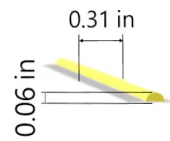

NOVA TAPE FREE CUT

Indoor · White · Cut freely

Beamever

Features

- Field cuttable & joinable
- Free-Cut design, the ultimate solution of small cut
- Channel-free, easy to mount on smooth surface
- Slim and elegant, ideal for indoor applications
- 3M tape on the back makes it easy to install

Fixture type	
Project name	
Project phase	
Date	

Dimension

Physical

PCB Width	0.31" (8mm)
LED Pitch	N/A
Cutting Interval	Free Cut
LED Brand	Sanan
LED Type	COB
LED Quantity	161 LEDs/ft (528 LEDs/m)
Housing Material	N/A
Housing Technique	N/A
Adhesive Type	Yellow 3M tape
Feed Entry	Front
Feed Length	Standard length 3.28'
Storage Temperature	-20°C(-4°F) to 45°C (113°F)
Ambient Temperature	-20°C(-4°F) to 40°C (104°F)@3.05W
Max Production Length	98.4ft (30m)

Example: NOVAFC-30-305-OW-20-11'

* Customizable—Contact Beamever representatives

Mounting Options

* Standard length is 3.28' /pcs.

Name	Straight aluminum channel
Code	BE1205
Material	Alluminum
Mounting style	Surface mounted
Length	3.28' (1m)
Width	0.68" (17.3mm)
Height	0.28" (7mm)
Internal width	0.49" (12.5mm)

* Standard length is 3.28' /pcs.

Name	Straight aluminum channel
Code	BE1204
Material	Alluminum
Mounting style	Recessed mounted
Length	3.28' (1m)
Width	0.68" (17.3mm)
Height	0.28" (7mm)
Internal width	0.49" (12.5mm)