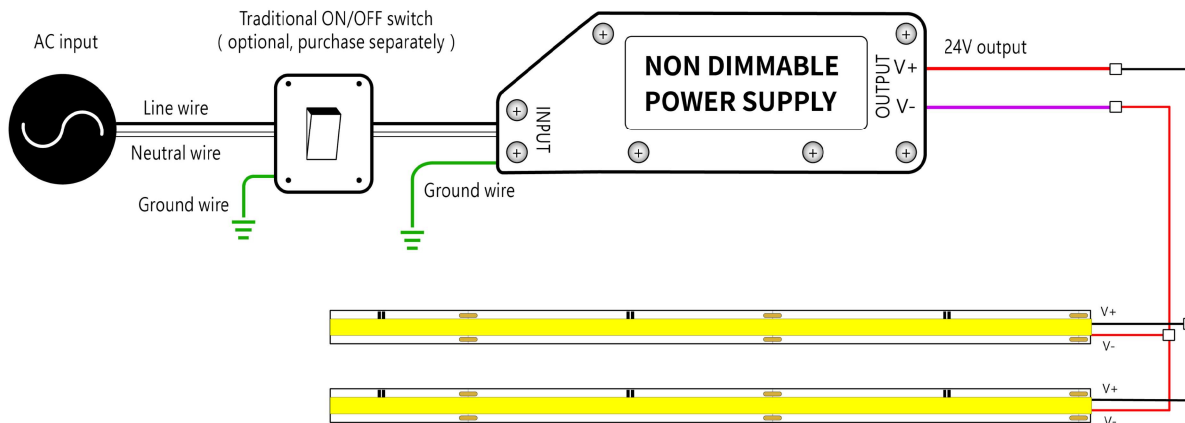

Code NOVA20-L-2P-8

L-shaped connector for 0.31" (8mm)
NOVA TAPE, IP20

Name L-shaped corner connector

Code NOVA20-LC-2P-8

Strip to cable connector 0.31" (8mm)
NOVA TAPE, IP20

Name R-shaped corner connector

Code NOVA20-RC-2P-8

R-shaped corner connector for 0.31"
(8mm) NOVA TAPE, IP20

Name Male & female connector

Code MFC-2P-20

Male and female connector with
11.81" cable, IP20, 2 pin

Name Male & female DC connector

Code MFC-DC-44

Male and female DC connector with
11.81" cable, IP44

Name VHB 3M adhesive tape

Code VHB

VHB 3M adhesive back tape, stronger
stickiness.

NOVA TAPE FREE CUT

Indoor · White · Cut freely

Wiring Diagram

Non Dimmable