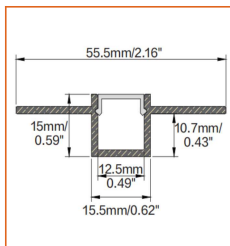

Example: NOVAFC-30-305-OW-20-11'

* Customizable—Contact Beamever representatives

Mounting Options

* Standard length is 3.28' /pcs.

Name	Straight aluminum channel
Code	BE1205
Material	Alluminum
Mounting style	Surface mounted
Length	3.28' (1m)
Width	0.68" (17.3mm)
Height	0.28" (7mm)
Internal width	0.49" (12.5mm)

* Standard length is 3.28' /pcs.

Name	Straight aluminum channel
Code	BE1204
Material	Alluminum
Mounting style	Recessed mounted
Length	3.28' (1m)
Width	0.68" (17.3mm)
Height	0.28" (7mm)
Internal width	0.49" (12.5mm)

* Standard length is 3.28' /pcs.

Name	Straight aluminum channel
Code	BE1002
Material	Alluminum
Mounting style	Angled mounted
Length	3.28' (1m)
Width	0.62" (16mm)
Height	0.62" (16mm)
Internal width	0.41" (10.5mm)

* Standard length is 3.28' /pcs.

Name	Straight aluminum channel
Code	BE5615
Material	Alluminum
Mounting style	Mud-in
Length	3.28' (1m)
Width	0.62" (15.5mm)
Height	0.59" (15mm)
Internal width	0.49" (12.5mm)