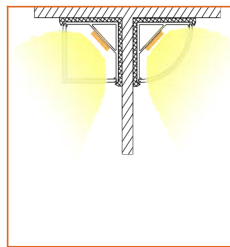

Example: NOVAFC-30-305-OW-20-11'

* Customizable—Contact Beamever representatives

Mounting Options

* Standard length is 3.28' /pcs.

Name	Straight aluminum channel
Code	BE1205
Material	Alluminum
Mounting style	Surface mounted
Length	3.28' (1m)
Width	0.68" (17.3mm)
Height	0.28" (7mm)
Internal width	0.49" (12.5mm)

* Standard length is 3.28' /pcs.

Name	Straight aluminum channel
Code	BE1204
Material	Alluminum
Mounting style	Recessed mounted
Length	3.28' (1m)
Width	0.68" (17.3mm)
Height	0.28" (7mm)
Internal width	0.49" (12.5mm)