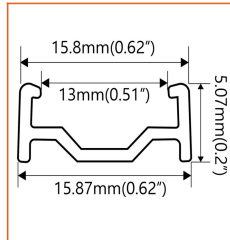

## Physical

Dimensions	Width 0.55" (14mm)
Bend Direction	Vertical bending
Bend Diameter	1.97" (50mm)
Cutting Interval	1.31" (33.3mm)
Field Cuttable	Yes
Housing Material	Dow Corning
Housing Technique	Co-extrusion
Body Color	White
Finish	Matte
Feed Entry	Front
Feed Length	Standard length 3.28'
End Cap	Injected (Factory made only)
Mounting	Clips or adhesive tape
Storage Temperature	-40~60°C (-40~140°F)
Ambient Temperature	-40~45°C (-40~113°F) @4.88W
Max. Production Length	98.43ft (30m)

## Feed Entry Options

Front feed entry (F)

Closed feed entry (C)

## Mounting Options

\* Recommend use 1 mounting clip for 1' of neon.

Name	Mounting clip
Code	LNEOSTV-CL-14
Material	Plastic
Mounting style	Surface mounted
Length	0.55" (14mm)
Width	0.64" (16.4mm)
Height	0.2" (5mm)
Internal Width	/

\* Standard length is 3.28'/pcs.

Name	Straight Aluminum channel
Code	LNEOSTV-SC-14
Material	Aluminum
Mounting style	Surface mounted
Length	3.28' (1m)
Width	0.62" (14.17mm)
Height	0.2" (5.07mm)
Internal width	0.51" (13mm)