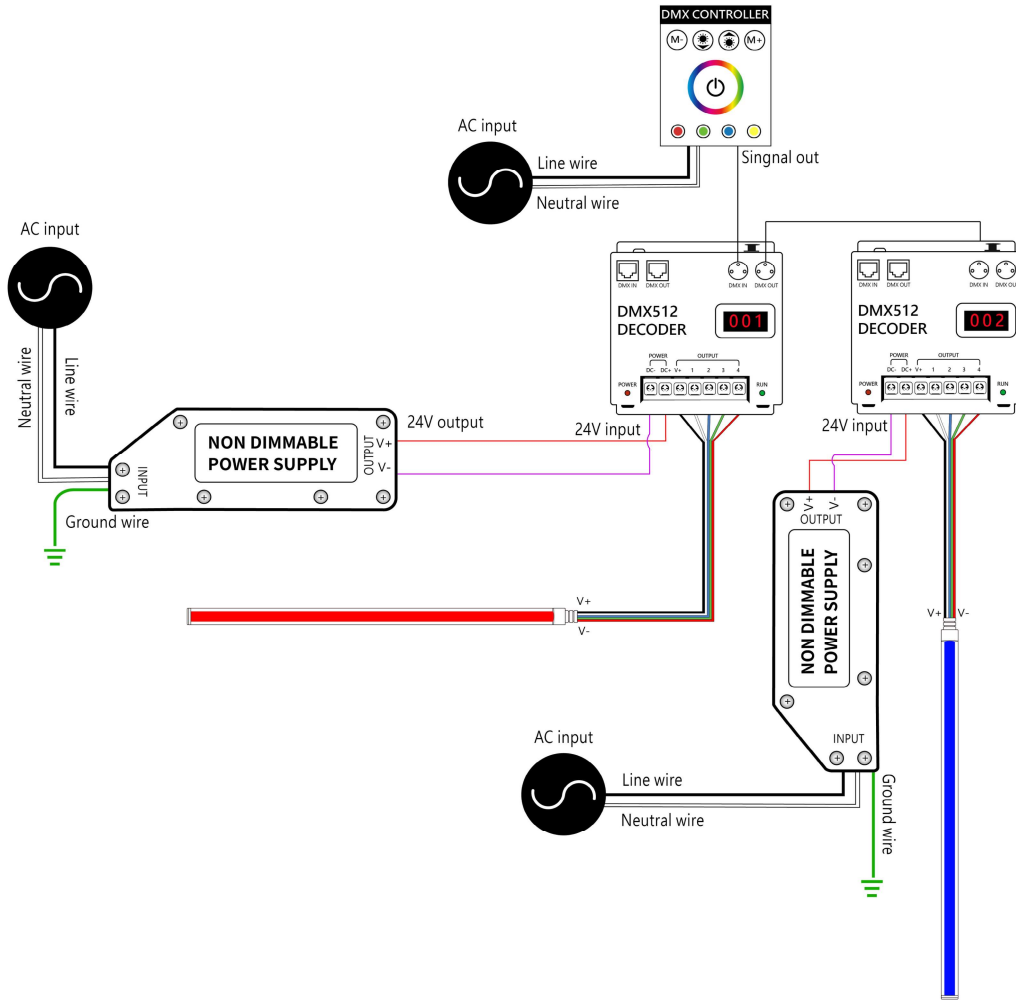

## Accessories Options (Optional, purchase for extra)

	<p>Name Silicone closed end cap</p> <p>Code LNEOSTV-SEC-C-14</p> <p>Closed silicone end cap for 14mm wide LINIO NEON EOS TV</p>		<p>Name Silicone front end cap</p> <p>Code LNEOSTV-SEC-F-5P-14</p> <p>Silicone end cap front entry with 11.81" 5 pin cable</p>
	<p>Name Male and female connectors</p> <p>Code MFC-5P-20</p> <p>Male and female connectors with 11.81" cable, IP20, 5 pin</p>		<p>Name Quick connector</p> <p>Code LNEOSTV-QC-5P</p> <p>Quick strip-to-cable connector with 11.81" cable, IP20, 5 pin</p>
	<p>Name Silicone glue</p> <p>Code SG</p> <p>Silicone glue</p>		<p>Name VHB 3M adhesive back tape</p> <p>Code VHB</p> <p>EOS already comes with normal 3M back tape, VHB 3M tape has stronger stickiness.</p>

# LINIO NEON EOS TV RGBW

Indoor/Outdoor · RGBWW · Field Cuttable

## Wiring Diagram

Nicolaudie DMX Control System

## DMX Driver System