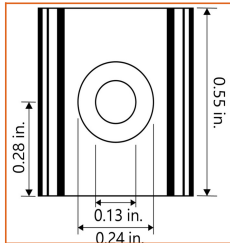

## Physical

Dimensions	Width 0.55" (14mm)
Bend Direction	Vertical bending
Bend Diameter	1.97" (50mm)
Cutting Interval	1.31" (33.3mm)
Field Cuttable	Yes
Housing Material	Dow Corning
Housing Technique	Co-extrusion
Body Color	White
Finish	Matte
Feed Entry	Front
Feed Length	Standard length 3.28'
End Cap	Injected (Factory made only)
Mounting	Clips or adhesive tape
Storage Temperature	-40~60°C (-40~140°F)
Ambient Temperature	-40~45°C (-40~113°F) @4.88W
Max. Production Length	98.43ft (30m)

## Feed Entry Options

Front feed entry (F)

Closed feed entry (C)

## Mounting Options

\* Recommend use 1 mounting clip for 1' of neon.

Name	Mounting clip
Code	LNEOSTV-CL-14
Material	Plastic
Mounting style	Surface mounted
Length	0.55" (14mm)
Width	0.64" (16.4mm)
Height	0.2" (5mm)
Internal Width	/

\* Standard length is 3.28'/pcs.

Name	Straight Aluminum channel
Code	LNEOSTV-SC-14
Material	Aluminum
Mounting style	Surface mounted
Length	3.28' (1m)
Width	0.62" (14.17mm)
Height	0.2" (5.07mm)
Internal width	0.51" (13mm)