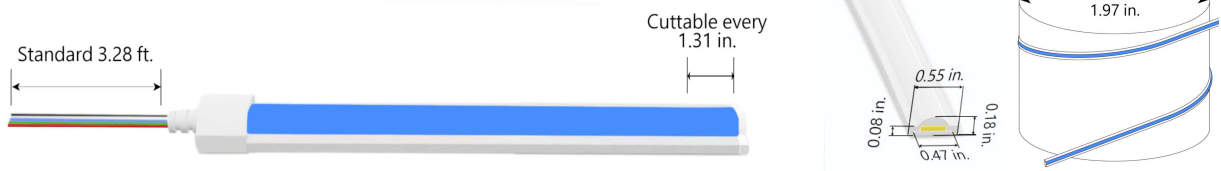

## Dimension & Bending

## Physical

Dimensions	Width 0.55" (14mm)
Bend Direction	Vertical bending
Bend Diameter	1.97" (50mm)
Cutting Interval	1.31" (33.3mm)
Field Cuttable	Yes
Housing Material	Dow Corning
Housing Technique	Co-extrusion
Body Color	White
Finish	Matte
Feed Entry	Front
Feed Length	Standard length 3.28'
End Cap	Injected (Factory made only)
Mounting	Clips or adhesive tape
Storage Temperature	-40~60°C (-40~140°F)
Ambient Temperature	-40~45°C (-40~113°F) @4.88W
Max. Production Length	98.43ft (30m)