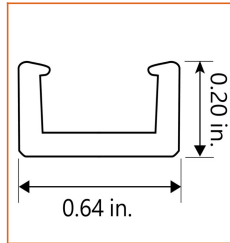

Mounting Options

* Recommend use 1 mounting clip for 1' of neon.

Name	Mounting clip
Code	LNEOSTV-CL-14
Material	Plastic
Mounting style	Surface mounted
Length	0.55" (14mm)
Width	0.64" (16.4mm)
Height	0.2" (5mm)
Internal Width	/