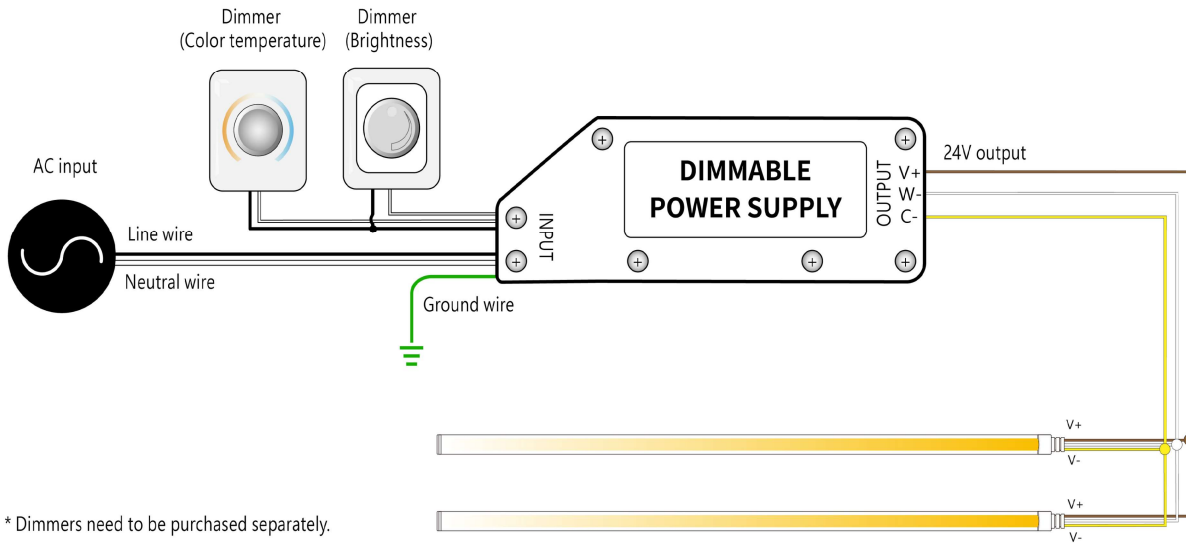

Name Silicone front end cap
Code LNEOSTV-SEC-F-3P-12
Silicone end cap front entry with 11.81" 3 pin cable

Name Male and female connectors
Code MFC-3P-20
Male and female connectors with 11.81" cable, IP20, 3 pin

Name Quick connector
Code LNEOSTV-QC-3P
Quick strip-to-cable connector with 11.81" cable, IP20, 3 pin

Name Silicone glue
Code SG
Silicone glue

Name VHB 3M adhesive back tape
Code VHB
EOS already comes with normal 3M back tape, VHB 3M tape has stronger stickiness.

Wiring Diagram

Dimmable

* Dimmers need to be purchased separately.