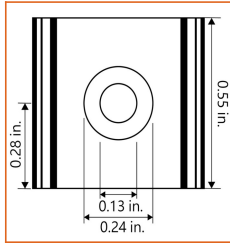

Mounting Options

* Recommend use 1 mounting clip for 1' of neon.

Name	Mounting clip
Code	LNEOSTV-CL-12
Material	Plastic
Mounting style	Surface mounted
Length	0.55" (14mm)
Width	0.56" (14.2mm)
Height	0.2" (5mm)
Internal Width	/