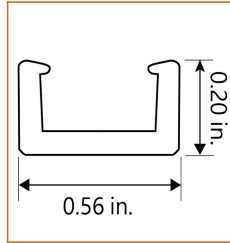

Mounting Options

* Recommend use 1 mounting clip for 1' of neon.

Name	Mounting clip
Code	LNEOSTV-CL-12
Material	Plastic
Mounting style	Surface mounted
Length	0.55" (14mm)
Width	0.56" (14.2mm)
Height	0.2" (5mm)
Internal Width	/