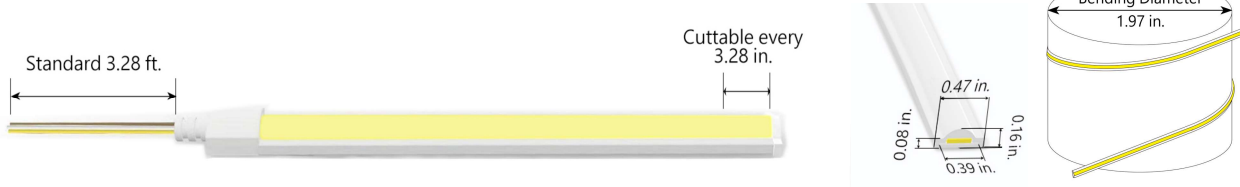

LINIO NEON EOS TV TW

Indoor/Outdoor · Tunable White · Field Cuttable

Beamever

Features

- Hybrid neon tape
- Field cuttable & joinable
- Slim and elegant looking, naturally blend into white walls
- UV stable without yellowing or cracking over time
- Tunable white, CCT changing from 2700K to 6500K
- 5 years warranty

Fixture type	
Project name	
Project phase	
Date	

Dimension & Bending

Physical

Dimensions	Width 0.47" (12mm)
Bend Direction	Vertical bending
Bend Diameter	1.97" (50mm)
Cutting Interval	3.28" (83.3mm)
Field Cuttable	Yes
Housing Material	Dow Corning
Housing Technique	Co-extrusion
Body Color	White
Finish	Matte
Feed Entry	Front
Feed Length	Standard length 3.28'
End Cap	Injected (Factory made only)
Mounting	Clips or adhesive tape
Storage Temperature	-40~60°C (-40~140°F)
Ambient Temperature	-40~45°C (-40~113°F)@4.57W
Max. Production Length	98.43ft (30m)

Name	Mounting clip
Code	LNEOSTV-CL-12
Material	Plastic
Mounting style	Surface mounted
Length	0.55" (14mm)
Width	0.56" (14.2mm)
Height	0.2" (5mm)
Internal Width	/

* Standard length is 3.28' / pcs.

Name	Straight Aluminum channel
Code	LNEOSTV-SC-12
Material	Aluminum
Mounting style	Surface mounted
Length	3.28' (1m)
Width	0.56" (14.17mm)
Height	0.2" (5.07mm)
Internal width	0.43" (11mm)