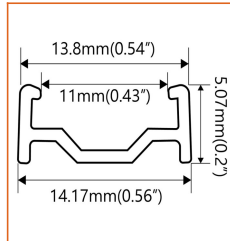

Fixture type	
Project name	
Project phase	
Date	

Dimension & Bending

Physical

Dimensions	Width 0.47" (12mm)
Bend Direction	Vertical bending
Bend Diameter	1.97" (50mm)
Cutting Interval	3.28" (83.3mm)
Field Cuttable	Yes
Housing Material	Dow Corning
Housing Technique	Co-extrusion
Body Color	White
Finish	Matte
Feed Entry	Front
Feed Length	Standard length 3.28'
End Cap	Injected (Factory made only)
Mounting	Clips or adhesive tape
Storage Temperature	-40~60°C (-40~140°F)
Ambient Temperature	-40~45°C (-40~113°F)@4.57W
Max. Production Length	98.43ft (30m)

Order Code

Series	Temp./Color	Power	Feed Entry	Connector Wire	End Cap	Length (ft)
LNEOSTV	2765=2700K+65 00K	457=4.57W	FC=Front + Closed FF=Front + Front	OW=Open wire 3.28' MFC=Male & female connector 0.98'	IJ=Injected end cap (IP65) SEC=Silicone end cap (IP65) * End caps are added by default	Min. - 1.97" Max. - 98.4' Cut Inc. - 1.97"

Name	Mounting clip
Code	LNEOSTV-CL-12
Material	Plastic
Mounting style	Surface mounted
Length	0.55" (14mm)
Width	0.56" (14.2mm)
Height	0.2" (5mm)
Internal Width	/

* Standard length is 3.28' / pcs.

Name	Straight Aluminum channel
Code	LNEOSTV-SC-12
Material	Aluminum
Mounting style	Surface mounted
Length	3.28' (1m)
Width	0.56" (14.17mm)
Height	0.2" (5.07mm)
Internal width	0.43" (11mm)