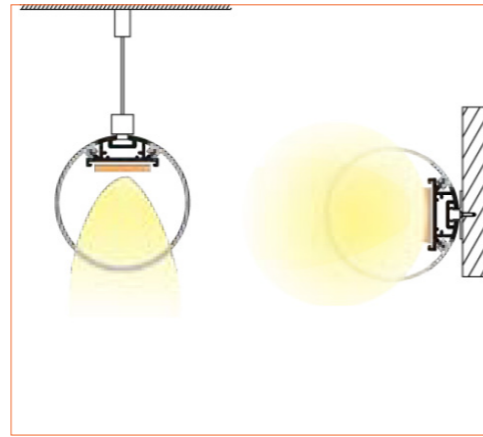

Ref: NOVA TAPE RGBWW

TUNABLE WHITE / DIM TO WARM

Ref: NOVA TAPE DTW

Ref: NOVA TAPE TW

Ref: NOVA TAPE S TW

Ref: AERO TAPE TW

PRO PROFILE SURFACE BE60

ACCESSORIES