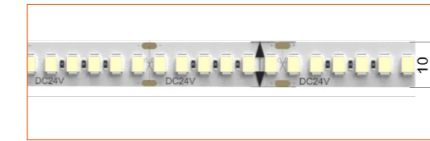

Standard is 1m/3.28ft per piece, other lengths can be customized.

Maximum: 2m/6.56ft per piece.

LED TAPES

HIGH EFFICACY

Ref: AERO TAPE HD

Ref: AERO TAPE HD IP54

WHITE

Ref: AERO TAPE