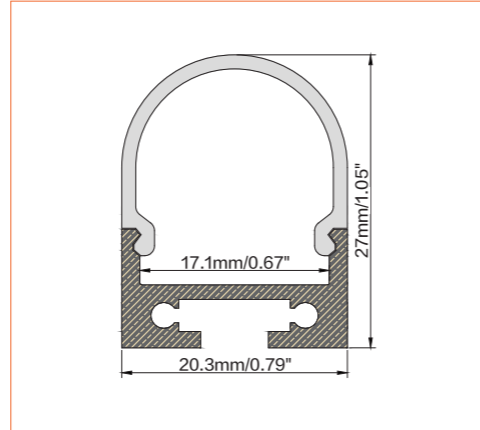

TECHNICAL DRAWING

TECHNICAL DATA

Product Options	Materials	Order Code
Aluminium Profile	AL6063-T5	BE-AP1604
Opal PC Cover	PC	BE-PC1604
Plastic End Cap	/	BE-PEC1604
Metal Clip	/	BE-MC1604
Suspended Wire	/	BE-SW1604

Length	2m/6.56ft
Dimension (W*H)	20.3*27mm/0.79"*1.05"
Max Flex Width	17.1mm/0.67"
Pitch for Diffusion	120LED/m

*Please note that unless otherwise indicated, tape lights, extrusions and lenses will come separately and not assembled.

Standard is 1m/3.28ft per piece, other lengths can be customized.

Maximum: 2m/6.56ft per piece.

LED TAPES

HIGH EFFICACY

WHITE

RGB / RGBW

TUNABLE WHITE / DIM TO WARM