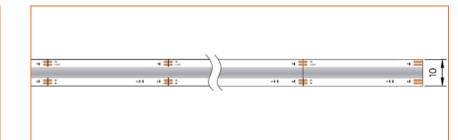

Ref: NOVA TAPE RGB