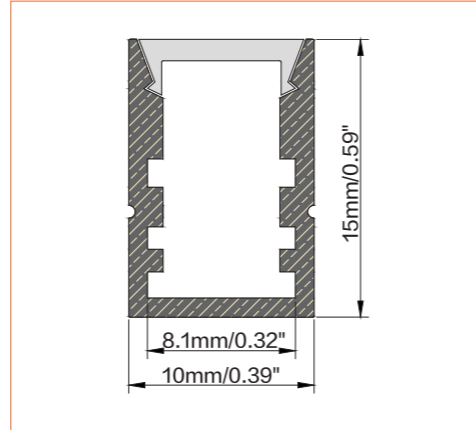

TECHNICAL DRAWING

LED TAPES

WHITE

TUNABLE WHITE / DIM TO WARM

TECHNICAL DATA

Product Options	Materials	Order Code		
Aluminium Profile	AL6063-T5	BE-AP1015	Length	2m/6.56ft
Opal PC Cover	PC	BE-PC1015	Dimension (W*H)	10*15mm/0.39"*0.59"
Plastic End Cap	/	BE-PEC1015	Max Flex Width	8.1mm/0.32"
Metal Clip	/	BE-MC1015	Pitch for Diffusion	180LED/m

*Please note that unless otherwise indicated, tape lights, extrusions and lenses will come separately and not assembled.

Standard is 1m/3.28ft per piece, other lengths can be customized.

Maximum: 2m/6.56ft per piece.