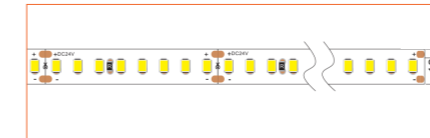

Standard is 1m/3.28ft per piece, other lengths can be customized.

Maximum: 2m/6.56ft per piece.

LED TAPES

HIGH EFFICACY

Ref: AERO TAPE HD

Ref: AERO TAPE HD IP54

WHITE

Ref: AERO TAPE