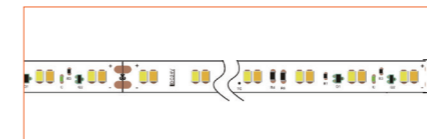

TUNABLE WHITE / DIM TO WARM

Ref: NOVA TAPE DTW