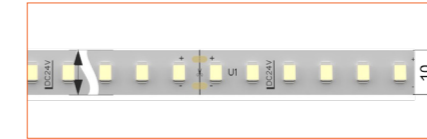

Ref: AERO TAPE CC IP65