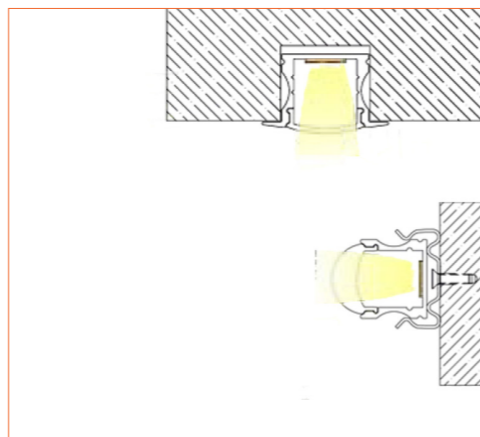

PRO PROFILE SURFACE BE1202

ACCESSORIES