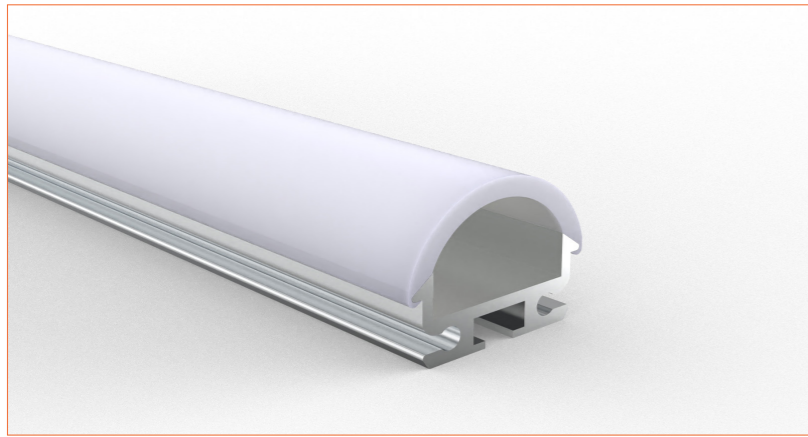

Ref: NOVA TAPE DTW

Ref: NOVA TAPE TW

Ref: NOVA TAPE S TW

Ref: AERO TAPE TW

PRO PROFILE SURFACE BEOI-I

ACCESSORIES

Metal End Cap

Spring Clip