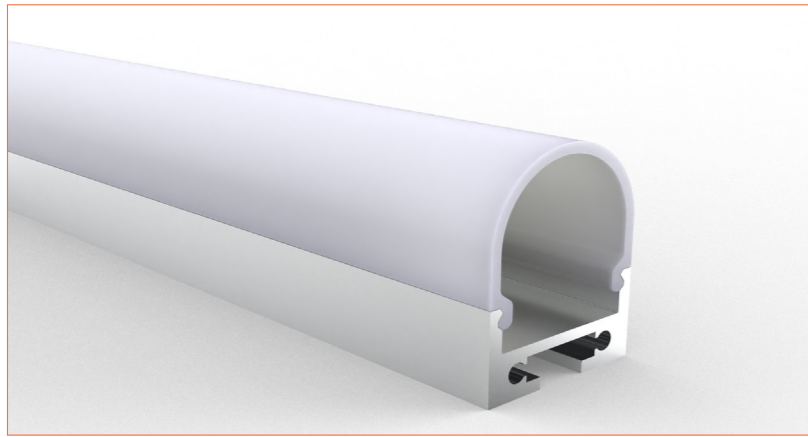

PRO PROFILE SURFACE BEI604

ACCESSORIES