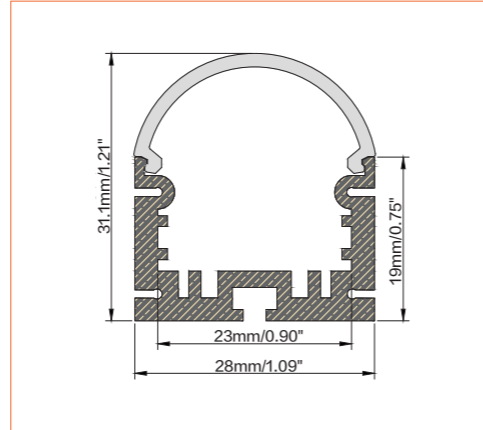

Suspend Accessories

TECHNICAL DRAWING

TECHNICAL DATA

Product Options	Materials	Order Code		
Aluminium Profile	AL6063-T5	BE-AP2831	Length	2m/6.56ft
Opal PC Cover	PC	BE-PC2831	Dimension (W*H)	28*31.1mm/1.09"*1.21"
Plastic End Cap	/	BE-PEC2831	Max Flex Width	23mm/0.90"
Metal Clip	/	BE-MC2831	Pitch for Diffusion	180LED/m
Suspended Wire	/	BE-SW2831		