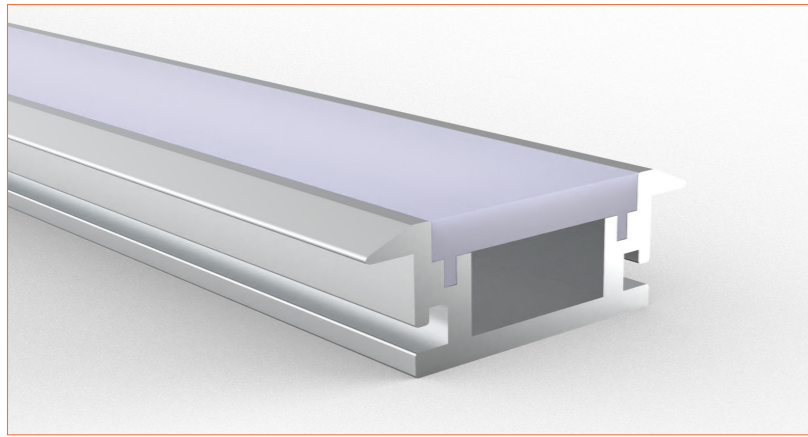

PRO PROFILE RECESSED BE2610

ACCESSORIES