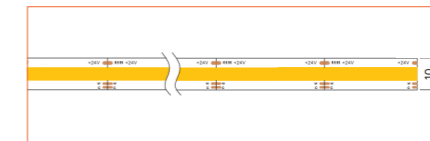

Ref: NOVA TAPE TW