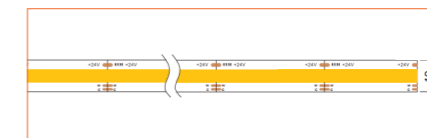

Ref: NOVA TAPE TW