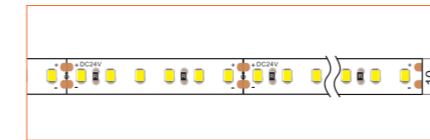

WHITE

Ref: AERO TAPE