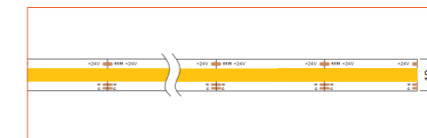

Ref: NOVA TAPE TW