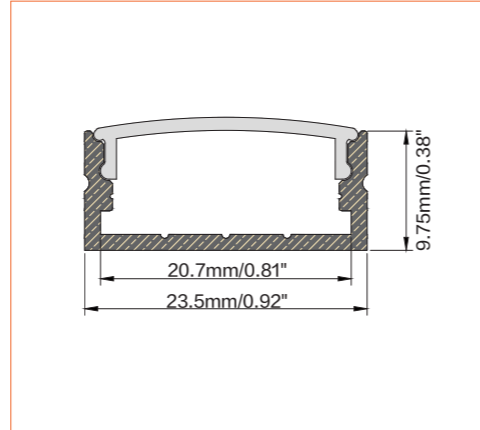

*Please note that unless otherwise indicated, tape lights, extrusions and lenses will come separately and not assembled.
Standard is 1m/3.28ft per piece, other lengths can be customized.
Maximum: 2m/6.56ft per piece.

Length	2m/6.56ft
Dimension (W*H)	19.3*16.8mm/0.75"*0.66"
Max Flex Width	16.1mm/0.63"
Pitch for Diffusion	240LED/m

*Please note that unless otherwise indicated, tape lights, extrusions and lenses will come separately and not assembled.
 Standard is 1m/3.28ft per piece, other lengths can be customized.
 Maximum: 2m/6.56ft per piece.
 Beam angle 30°

Plastic Clip

TECHNICAL DRAWING

TECHNICAL DATA

Product Options	Materials	Order Code		
Aluminium Profile	AL6063-T5	BE-AP2002	Length	2m/6.56ft
Opal PC Cover	PC	BE-PC2002	Dimension (W*H)	23.5*9.75mm/0.92"*0.38"
Plastic End Cap	/	BE-PEC2002	Max Flex Width	20.7mm/0.81"
Metal Clip	/	BE-MC2002	Pitch for Diffusion	240LED/m