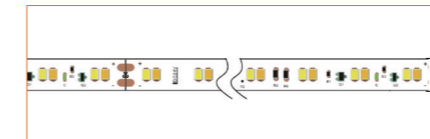

TUNABLE WHITE / DIM TO WARM

Ref: NOVA TAPE DTW