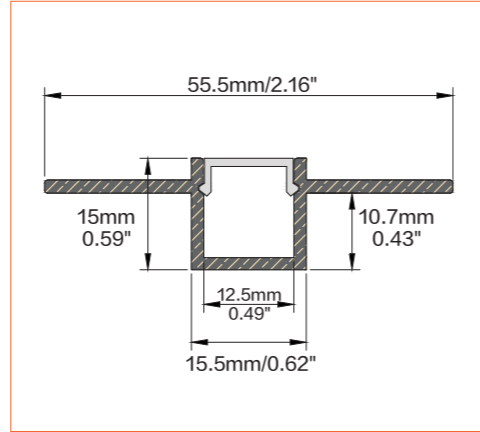

TECHNICAL DRAWING

TECHNICAL DATA

Product Options	Materials	Order Code
Aluminium Profile	AL6063-T5	BE-AP5615
Opal PC Cover	PC	BE-PC5615
Plastic End Cap	/	BE-PEC5615

Length	2m/6.56ft
Dimension (W*H)	55.5*15mm/2.16"*0.59"
Max Flex Width	12.5mm/0.49"
Pitch for Diffusion	180LED/m

*Please note that unless otherwise indicated, tape lights, extrusions and lenses will come separately and not assembled.

Standard is 1m/3.28ft per piece, other lengths can be customized.
Maximum: 2m/6.56ft per piece.

LED TAPES

HIGH EFFICACY

WHITE

RGB / RGBW

TUNABLE WHITE / DIM TO WARM