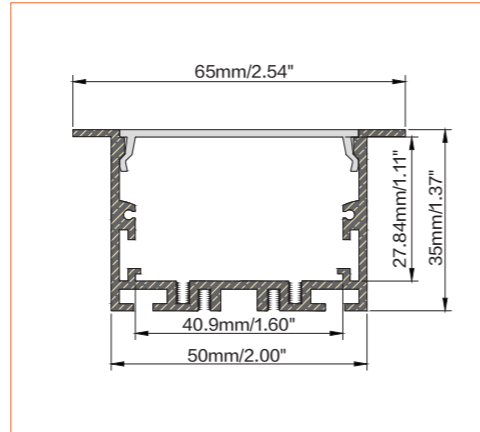

TECHNICAL DRAWING

TECHNICAL DATA

Product Options	Materials	Order Code		
Aluminium Profile	AL6063-T5	BE-AP6535	Length	2m/6.56ft
Opal PC Cover	PC	BE-PC6535	Dimension (W*H)	65*35mm/2.54"*1.37"
Metal End Cap	/	BE-MEC6535	Max Flex Width	40.9mm/1.60"
Spring Clip	/	BE-SC6535	Pitch for Diffusion	120LED/m

*Please note that unless otherwise indicated, tape lights, extrusions and lenses will come separately and not assembled.
Standard is 1m/3.28ft per piece, other lengths can be customized.
Maximum: 2m/6.56ft per piece.

LED TAPES

HIGH EFFICACY

WHITE

RGB / RGBW

TUNABLE WHITE / DIM TO WARM