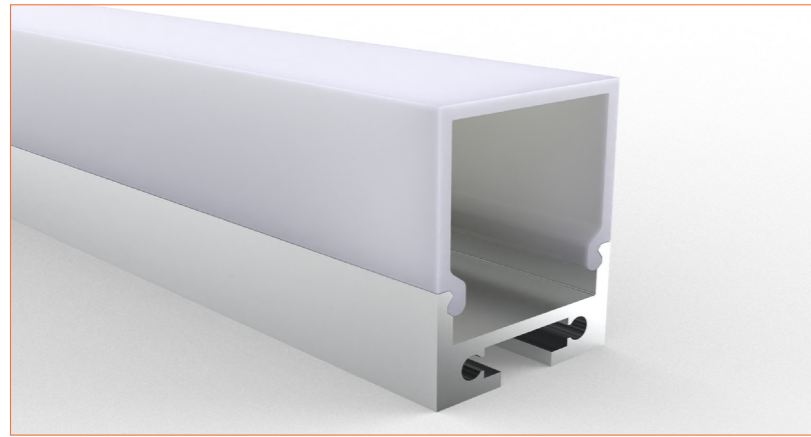

PRO PROFILE SURFACE BEI603

ACCESSORIES