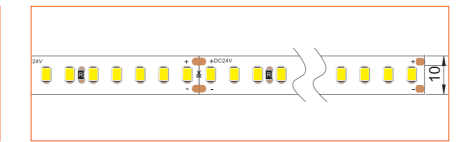

LED TAPES

HIGH EFFICACY

Ref: AERO TAPE HD

Ref: AERO TAPE HD IP54

WHITE

Ref: AERO TAPE

Ref: AERO TAPE HD

Ref: ALTA TAPE