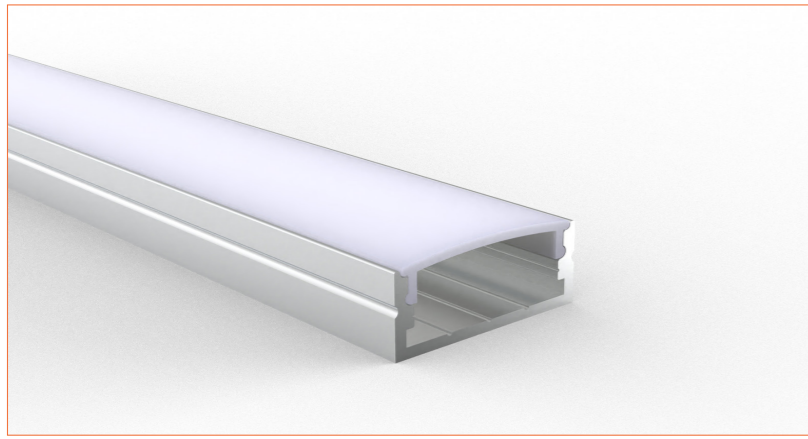

*Please note that unless otherwise indicated, tape lights, extrusions and lenses will come separately and not assembled.
Standard is 1m/3.28ft per piece, other lengths can be customized.
Maximum: 2m/6.56ft per piece.

Ref: NOVA TAPE DTW

Ref: NOVA TAPE TW

Ref: NOVA TAPE S TW

Ref: AERO TAPE TW

PRO PROFILE SURFACE BE2002

ACCESSORIES

Plastic End Cap

Metal Clip