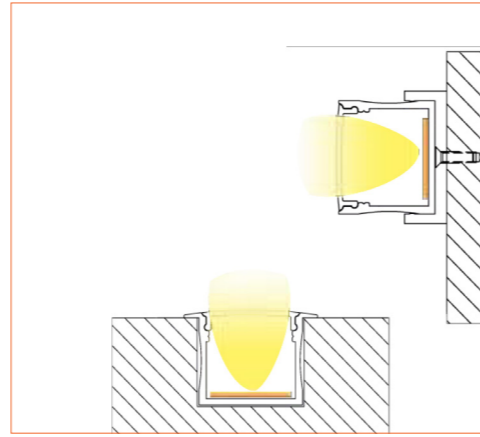

Ref: AERO TAPE TW

PRO PROFILE SURFACE BE2007

ACCESSORIES

Metal End Cap

Spring Clip

Plastic Clip

TECHNICAL DRAWING

TECHNICAL DATA