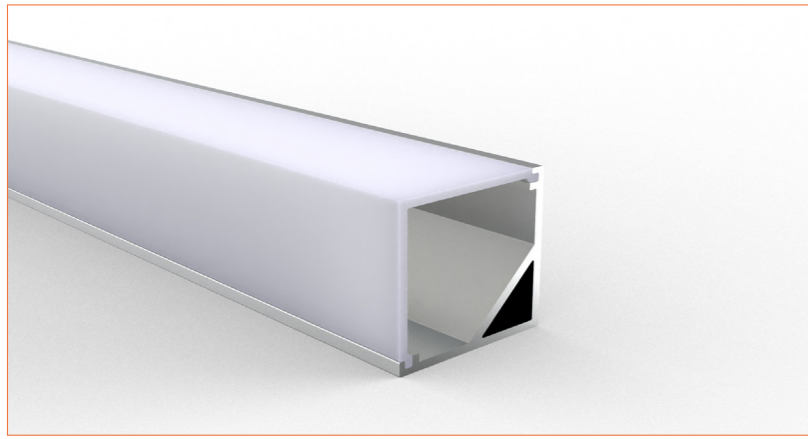

PRO PROFILE SURFACE BEIOOI

ACCESSORIES