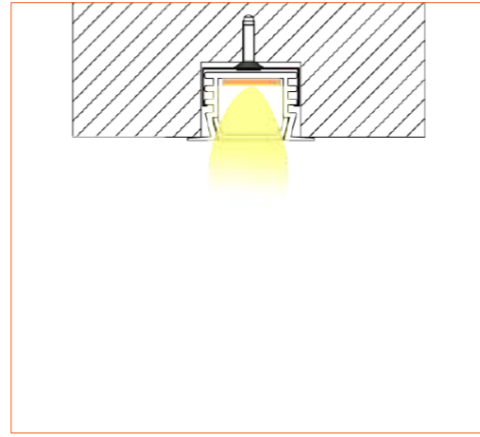

TUNABLE WHITE / DIM TO WARM

Ref: NOVA TAPE DTW

Ref: NOVA TAPE TW

Ref: NOVA TAPE S TW

Ref: AERO TAPE TW

PRO PROFILE RECESSED BE1105

ACCESSORIES

Plastic End Cap