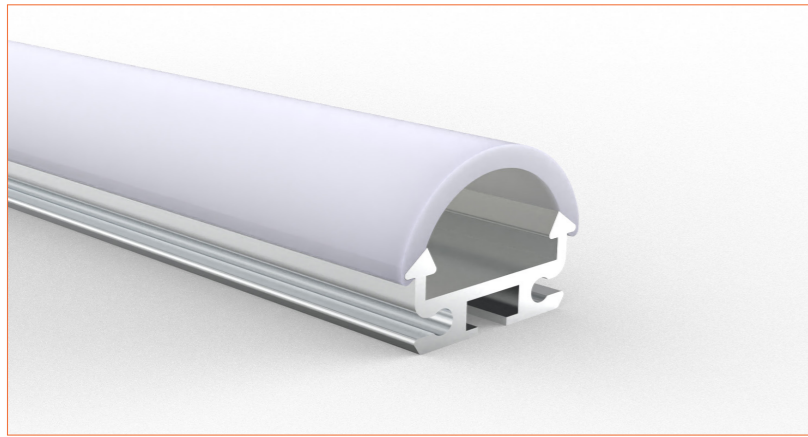

Ref: NOVA TAPE RGBWW

TUNABLE WHITE / DIM TO WARM

Ref: NOVA TAPE DTW

Ref: NOVA TAPE TW

Ref: NOVA TAPE S TW

Ref: AERO TAPE TW

PRO PROFILE SURFACE BEOI

ACCESSORIES