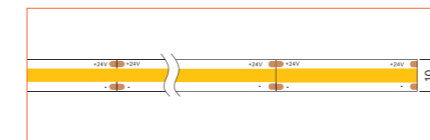

Ref: NOVA TAPE