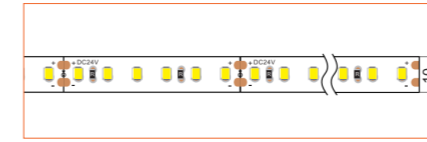

LED TAPES

HIGH EFFICACY

Ref: AERO TAPE HD

Ref: AERO TAPE HD IP54

WHITE

Ref: AERO TAPE

Ref: AERO TAPE HD

Ref: ALTA TAPE