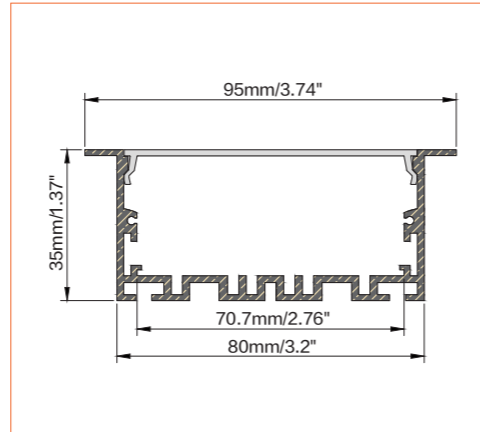

TECHNICAL DRAWING

TECHNICAL DATA

Product Options	Materials	Order Code
Aluminium Profile	AL6063-T5	BE-AP9535
Opal PC Cover	PC	BE-PC9535
Metal End Cap	/	BE-MEC9535
Metal Clip	/	BE-MC9535
Suspended Wire	/	BE-SW9535

Length	2m/6.56ft
Dimension (W*H)	95*35mm/3.74"*1.38"
Max Flex Width	70.7mm/2.76"
Pitch for Diffusion	120LED/m

*Please note that unless otherwise indicated, tape lights, extrusions and lenses will come separately and not assembled.
Standard is 1m/3.28ft per piece, other lengths can be customized.
Maximum: 2m/6.56ft per piece.

LED TAPES

HIGH EFFICACY

WHITE

RGB / RGBW

TUNABLE WHITE / DIM TO WARM