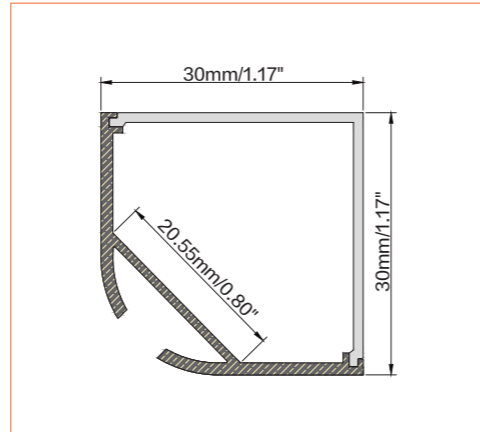

TECHNICAL DRAWING

TECHNICAL DATA

Product Options	Materials	Order Code
Aluminium Profile	AL6063-T5	BE-AP2003
Opal PC Cover	PC	BE-PC2003
Plastic End Cap	/	BE-PEC2003
Plastic Clip	/	BE-PCL2003
Suspended Wire	/	BE-SW2003

Length	2m/6.56ft
Dimension (W*H)	30*30mm/1.17"*1.17"
Max Flex Width	20.55mm/0.80"
Pitch for Diffusion	120LED/m

*Please note that unless otherwise indicated, tape lights, extrusions and lenses will come separately and not assembled.
Standard is 1m/3.28ft per piece, other lengths can be customized.
Maximum: 2m/6.56ft per piece.

LED TAPES

HIGH EFFICACY

WHITE

RGB / RGBW

TUNABLE WHITE / DIM TO WARM