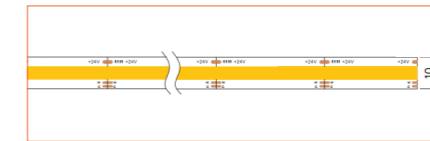

Ref: NOVA TAPE TW