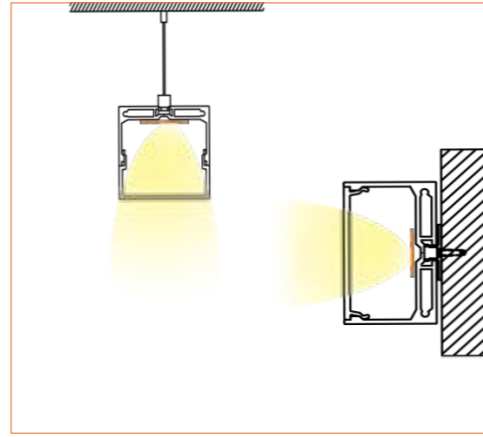

PRO PROFILE SURFACE BE5550

ACCESSORIES