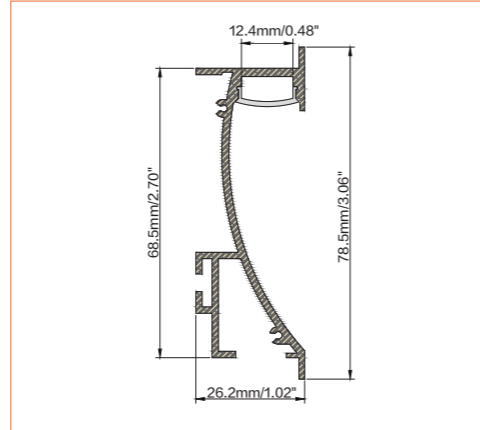

TECHNICAL DRAWING

TECHNICAL DATA

Product Options	Materials	Order Code		
Aluminium Profile	AL6063-T5	BE-AP6916	Length	2m/6.56ft
Opal PC Cover	PC	BE-PC6916	Dimension (W*H)	26.2*78.5mm/1.02"*3.06"
Metal End Cap	/	BE-MEC6916	Max Flex Width	12.4mm/0.48"
Spring Clip	/	BE-SC6916	Pitch for Diffusion	240LED/m

*Please note that unless otherwise indicated, tape lights, extrusions and lenses will come separately and not assembled.
Standard is 1m/3.28ft per piece, other lengths can be customized.
Maximum: 2m/6.56ft per piece.

LED TAPES

HIGH EFFICACY

WHITE

RGB / RGBW

TUNABLE WHITE / DIM TO WARM