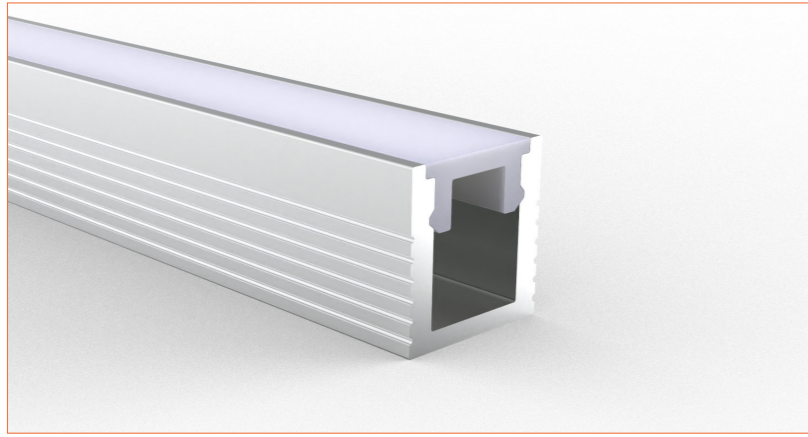

PRO PROFILE SURFACE BEO78

ACCESSORIES

Plastic End Cap

Metal Clip

TECHNICAL DRAWING

LED TAPES

WHITE

Ref: NOVA TAPE S

*Please note that unless otherwise indicated, tape lights, extrusions and lenses will come separately and not assembled.

Standard is 1m/3.28ft per piece, other lengths can be customized.

Maximum: 2m/6.56ft per piece.