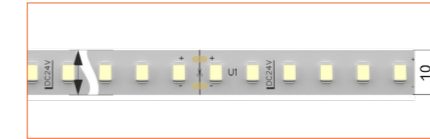

Ref: NOVA TAPE

Ref: NOVA TAPE S

Ref: AERO TAPE IP54

Ref: AERO TAPE CC IP20

Ref: AERO TAPE CC IP65

Ref: NOVA TAPE IP67

Ref: NOVA TAPE IP54

RGB / RGBW