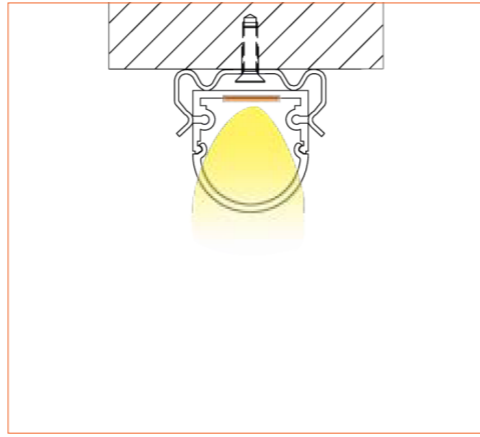

Ref: NOVA TAPE DTW

Ref: NOVA TAPE TW

Ref: NOVA TAPE S TW

Ref: AERO TAPE TW

PRO PROFILE SURFACE BE2019

ACCESSORIES

Plastic End Cap

Metal Clip