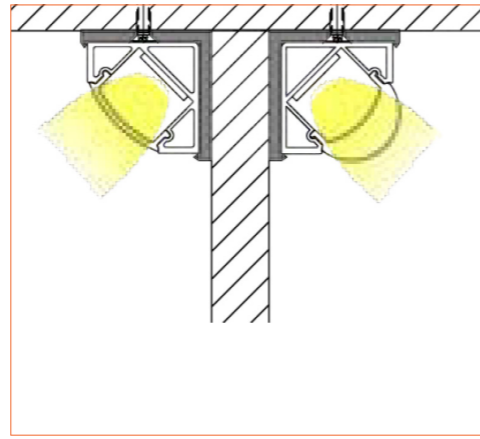

PRO PROFILE SURFACE BE1203

ACCESSORIES