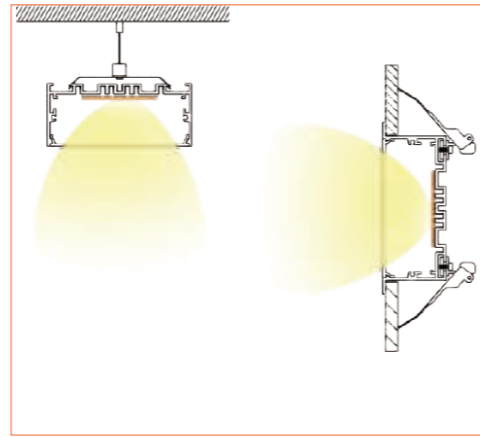

Ref: NOVA TAPE DTW

Ref: NOVA TAPE TW

Ref: NOVA TAPE S TW

Ref: AERO TAPE TW

PRO PROFILE RECESSED BE9535

ACCESSORIES

Plastic End Cap

Fixed Bracket