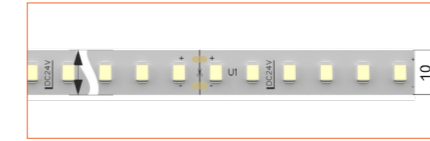

Ref: AERO TAPE CC IP65