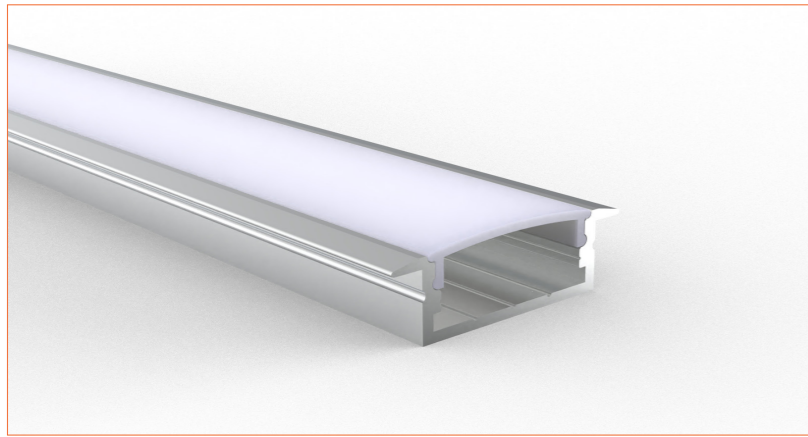

PRO PROFILE RECESSED BE2001

ACCESSORIES