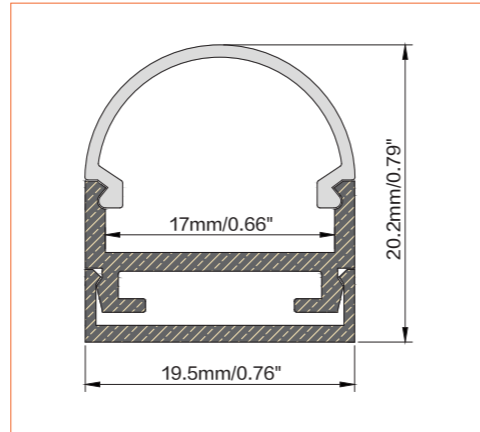

TECHNICAL DRAWING

TECHNICAL DATA

Product Options	Materials	Order Code
Aluminium Profile	AL6063-T5	BE-AP1601
Opal PC Cover	PC	BE-PC1601
Plastic End Cap	/	BE-PEC1601

Length	2m/6.56ft
Dimension (W*H)	19.5*20.2mm/0.76"*0.79"
Max Flex Width	17mm/0.66"
Pitch for Diffusion	180LED/m

*Please note that unless otherwise indicated, tape lights, extrusions and lenses will come separately and not assembled.
Standard is 1m/3.28ft per piece, other lengths can be customized.
Maximum: 2m/6.56ft per piece.

LED TAPES

HIGH EFFICACY

WHITE

RGB / RGBW

TUNABLE WHITE / DIM TO WARM