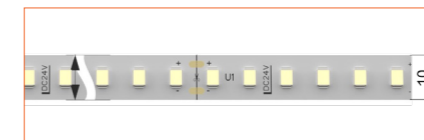

*Please note that unless otherwise indicated, tape lights, extrusions and lenses will come separately and not assembled.

Standard is 1m/3.28ft per piece, other lengths can be customized.

Maximum: 2m/6.56ft per piece.

Ref: NOVA TAPE

Ref: NOVA TAPE S

Ref: AERO TAPE IP54

Ref: AERO TAPE CC IP20

Ref: AERO TAPE CC IP65

Ref: NOVA TAPE IP67

Ref: NOVA TAPE IP54

RGB / RGBW