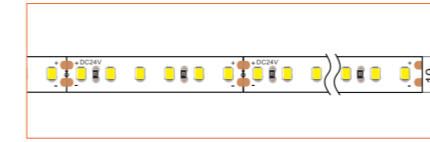

LED TAPES

HIGH EFFICACY

Ref: AERO TAPE HD

Ref: AERO TAPE HD IP54

WHITE

Ref: AERO TAPE

Ref: AERO TAPE HD

Ref: ALTA TAPE