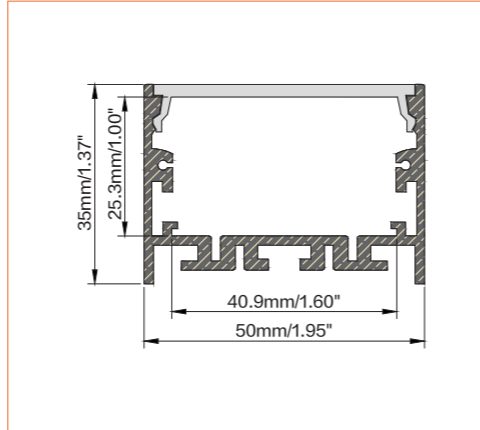

TECHNICAL DRAWING

TECHNICAL DATA

Product Options	Materials	Order Code
Aluminium Profile	AL6063-T5	BE-AP5036
Opal PC Cover	PC	BE-PC5036
Metal End Cap	/	BE-MEC5036
Metal Clip	/	BE-MC5036
Suspended Wire	/	BE-SW5036

Length	2m/6.56ft
Dimension (W*H)	50*35mm/1.95"*1.37"
Max Flex Width	40.9mm/1.60"
Pitch for Diffusion	120LED/m

*Please note that unless otherwise indicated, tape lights, extrusions and lenses will come separately and not assembled.

Standard is 1m/3.28ft per piece, other lengths can be customized.

Maximum: 2m/6.56ft per piece.

LED TAPES

HIGH EFFICACY

WHITE

RGB / RGBW

TUNABLE WHITE / DIM TO WARM