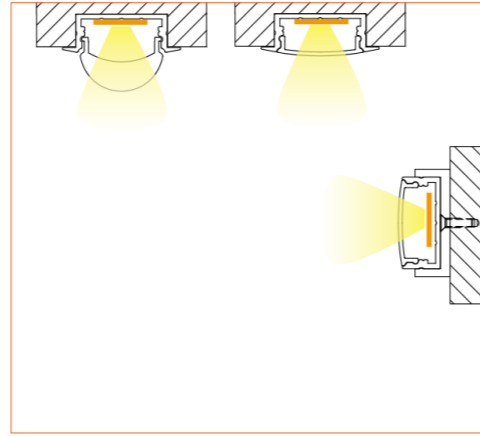

TUNABLE WHITE / DIM TO WARM

Ref: NOVA TAPE DTW

Ref: NOVA TAPE TW

Ref: NOVA TAPE S TW

Ref: AERO TAPE TW

PRO PROFILE SURFACE BE1205

ACCESSORIES

Plastic End Cap