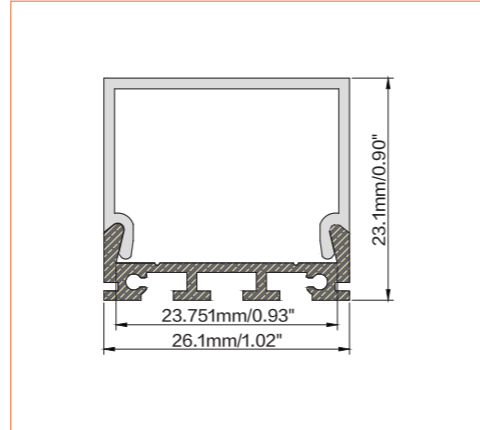

TECHNICAL DRAWING

TECHNICAL DATA

Product Options	Materials	Order Code
Aluminium Profile	AL6063-T5	BE-AP2402
Opal PC Cover	PC	BE-PC2402
Plastic End Cap	/	BE-PEC2402
Metal Clip	/	BE-MC2402
Spring Clip	/	BE-SC2402

Length	2m/6.56ft
Dimension (W*H)	26.1*23.1mm/1.02"*0.90"
Max Flex Width	23.75mm/0.93"
Pitch for Diffusion	120LED/m

*Please note that unless otherwise indicated, tape lights, extrusions and lenses will come separately and not assembled.

Standard is 1m/3.28ft per piece, other lengths can be customized.

Maximum: 2m/6.56ft per piece.

LED TAPES

HIGH EFFICACY

WHITE

RGB / RGBW

TUNABLE WHITE / DIM TO WARM