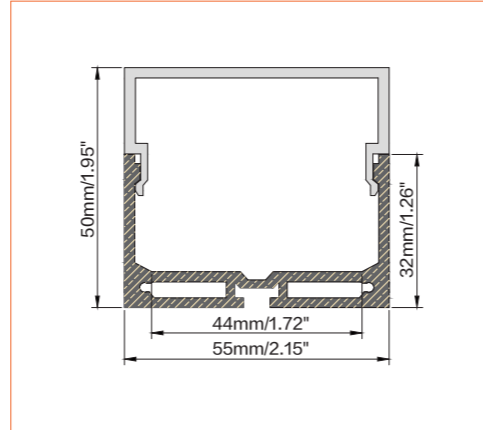

TECHNICAL DRAWING

TECHNICAL DATA

Product Options	Materials	Order Code
Aluminium Profile	AL6063-T5	BE-AP5550
Opal PC Cover	PC	BE-PC5550
Metal End Cap	/	BE-MEC5550
Metal Clip	/	BE-MC5550
Suspended Wire	/	BE-SW5550

Length	2m/6.56ft
Dimension (W*H)	55*50mm/2.15"*1.95"
Max Flex Width	44mm/1.72"
Pitch for Diffusion	60LED/m

*Please note that unless otherwise indicated, tape lights, extrusions and lenses will come separately and not assembled.

Standard is 1m/3.28ft per piece, other lengths can be customized.

Maximum: 2m/6.56ft per piece.

LED TAPES

HIGH EFFICACY

WHITE

RGB / RGBW

TUNABLE WHITE / DIM TO WARM