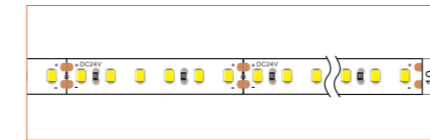

Standard is 1m/3.28ft per piece, other lengths can be customized.

Maximum: 2m/6.56ft per piece.

LED TAPES

HIGH EFFICACY

Ref: AERO TAPE HD

Ref: AERO TAPE HD IP54

WHITE

Ref: AERO TAPE