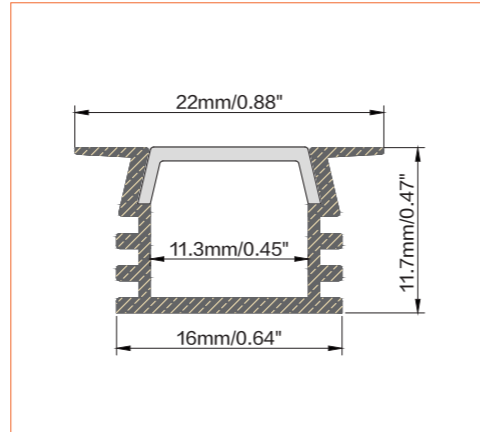

TECHNICAL DRAWING

TECHNICAL DATA

Product Options	Materials	Order Code
Aluminium Profile	AL6063-T5	BE-AP1105
Opal PC Cover	PC	BE-PC1105
Plastic End Cap	/	BE-PEC1105
Metal Clip	/	BE-MC1105

Length	2m/6.56ft
Dimension (W*H)	22*11.7mm/0.88"*0.47"
Max Flex Width	11.3mm/0.45"
Pitch for Diffusion	120LED/m

*Please note that unless otherwise indicated, tape lights, extrusions and lenses will come separately and not assembled.

Standard is 1m/3.28ft per piece, other lengths can be customized.

Maximum: 2m/6.56ft per piece.

LED TAPES

HIGH EFFICACY

WHITE

RGB / RGBW

TUNABLE WHITE / DIM TO WARM