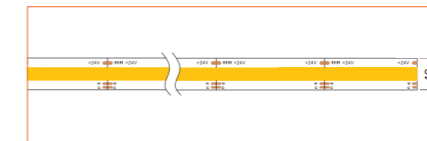

Ref: BELTA TAPE RGBW

Ref: BELTA TAPE RGBWW

Ref: NOVA TAPE RGB

Ref: NOVA TAPE RGBW

Ref: NOVA TAPE RGBWW

TUNABLE WHITE / DIM TO WARM

Ref: NOVA TAPE DTW

Ref: NOVA TAPE TW