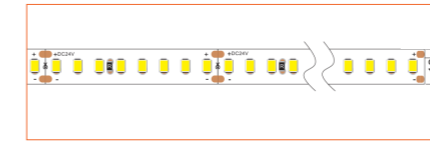

LED TAPES

HIGH EFFICACY

Ref: AERO TAPE HD