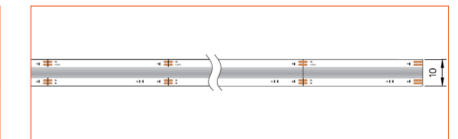

Ref: NOVA TAPE RGB