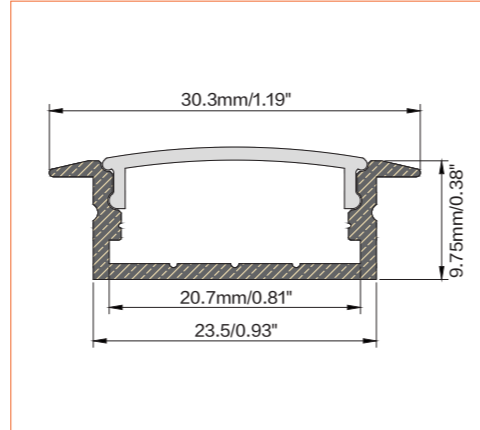

TECHNICAL DRAWING

TECHNICAL DATA

Product Options	Materials	Order Code
Aluminium Profile	AL6063-T5	BE-AP2001
Opal PC Cover	PC	BE-PC2001
Plastic End Cap	/	BE-PEC2001
Metal Clip	/	BE-MC2001
Rotating Metal Clip	/	BE-RMC2001

Length	2m/6.56ft
Dimension (W*H)	30.3*9.75mm/1.19"*0.38"
Max Flex Width	20.7mm/0.81"
Pitch for Diffusion	180LED/m

*Please note that unless otherwise indicated, tape lights, extrusions and lenses will come separately and not assembled.
Standard is 1m/3.28ft per piece, other lengths can be customized.
Maximum: 2m/6.56ft per piece.

LED TAPES

HIGH EFFICACY

WHITE

RGB / RGBW

TUNABLE WHITE / DIM TO WARM