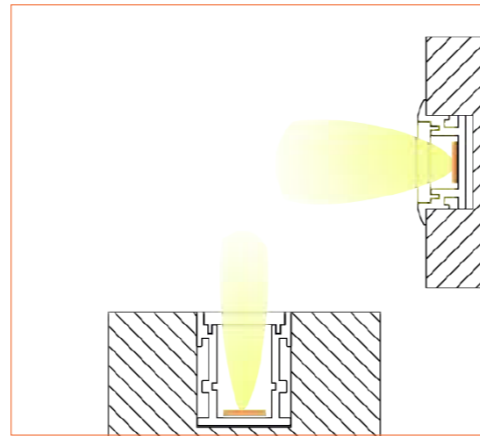

PRO PROFILE RECESSED BE2126

ACCESSORIES