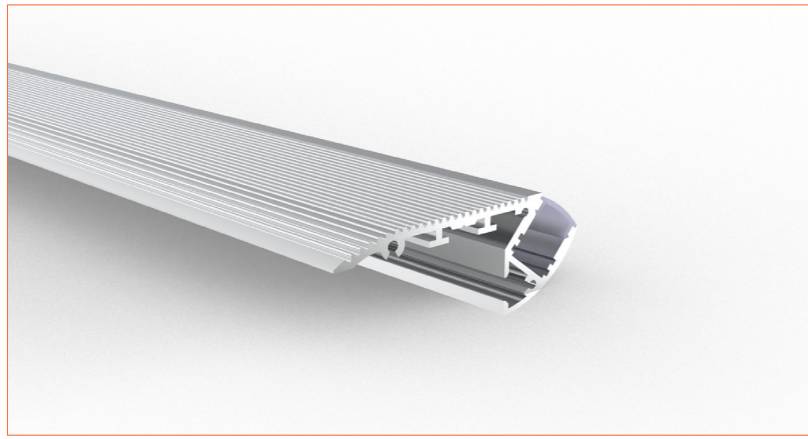

Ref: NOVA TAPE DTW

Ref: NOVA TAPE TW

Ref: NOVA TAPE S TW

Ref: AERO TAPE TW

PRO PROFILE SURFACE BE6728

ACCESSORIES

Plastic End Cap

TECHNICAL DRAWING