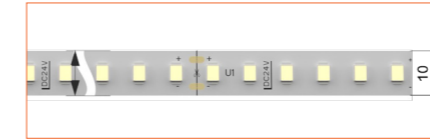

Ref: AERO TAPE CC IP20