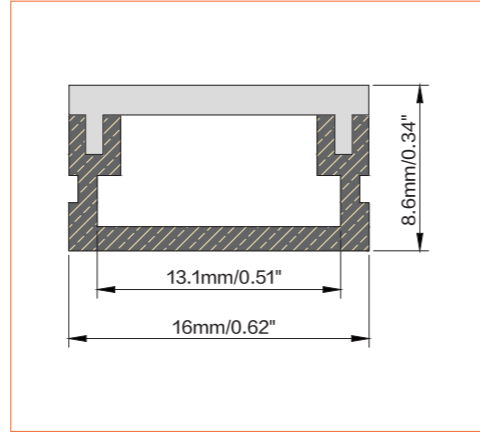

*Please note that unless otherwise indicated, tape lights, extrusions and lenses will come separately and not assembled.

Standard is 1m/3.28ft per piece, other lengths can be customized.

Maximum: 2m/6.56ft per piece.

PRO PROFILE SURFACE BE1610

ACCESSORIES

Plastic End Cap

Metal Clip

TECHNICAL DRAWING

TECHNICAL DATA

Product Options	Materials	Order Code		
Aluminium Profile	AL6063-T5	BE-AP1610	Length	2m/6.56ft
Opal PC Cover	PC	BE-PC1610	Dimension (W*H)	16*8.6mm/0.62"*0.34"
Plastic End Cap	/	BE-PEC1610	Max Flex Width	13.1mm/0.51"
Metal Clip	/	BE-MC1610	Pitch for Diffusion	180LED/m