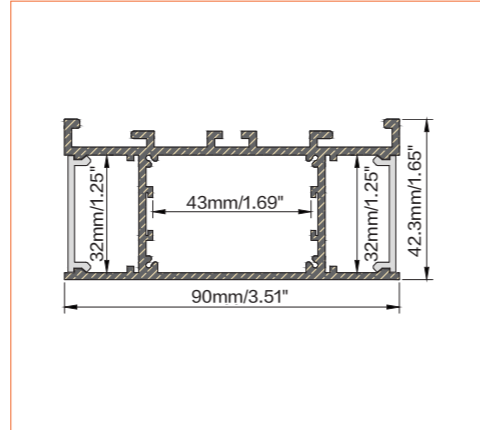

TECHNICAL DRAWING

TECHNICAL DATA

Product Options	Materials	Order Code		
Aluminium Profile	AL6063-T5	BE-AP4290	Length	2m/6.56ft
Opal PC Cover	PC	BE-PC4290	Dimension (W*H)	90*42.3mm/3.51"*1.65"
Plastic End Cap	/	BE-PEC4290	Max Flex Width	32mm/1.25"
Metal Clip	/	BE-MC4290	Pitch for Diffusion	180LED/m

*Please note that unless otherwise indicated, tape lights, extrusions and lenses will come separately and not assembled.
Standard is 1m/3.28ft per piece, other lengths can be customized.
Maximum: 2m/6.56ft per piece.

LED TAPES

HIGH EFFICACY

WHITE

RGB / RGBW

TUNABLE WHITE / DIM TO WARM