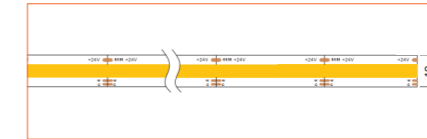

Ref: NOVA TAPE TW