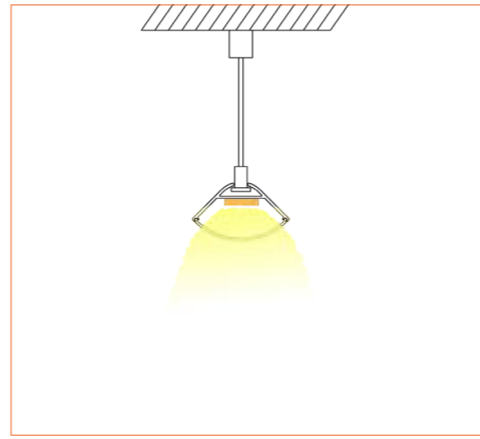

Ref: NOVA TAPE DTW

Ref: NOVA TAPE TW

Ref: NOVA TAPE S TW

Ref: AERO TAPE TW

PRO PROFILE SURFACE BE2004

ACCESSORIES

Plastic End Cap

Plastic Clip