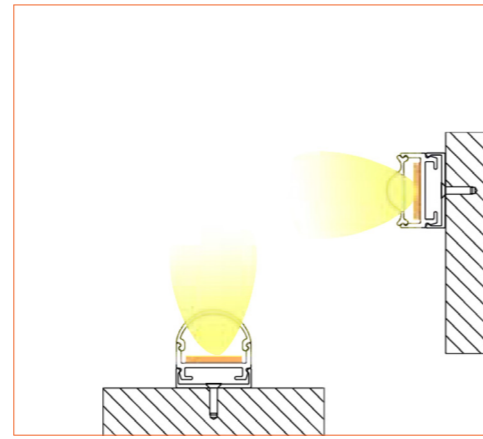

Ref: NOVA TAPE DTW

Ref: NOVA TAPE TW

Ref: NOVA TAPE S TW

Ref: AERO TAPE TW

PRO PROFILE SURFACE BE1304

ACCESSORIES

Plastic End Cap

TECHNICAL DRAWING