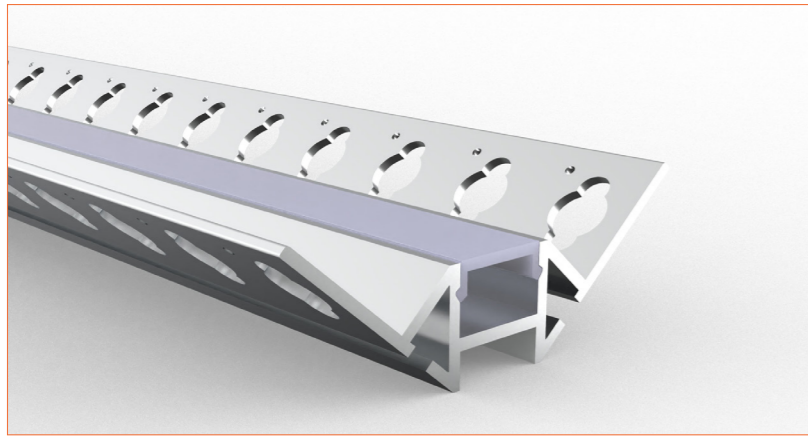

PRO PROFILE DRY WALL BE5917

ACCESSORIES