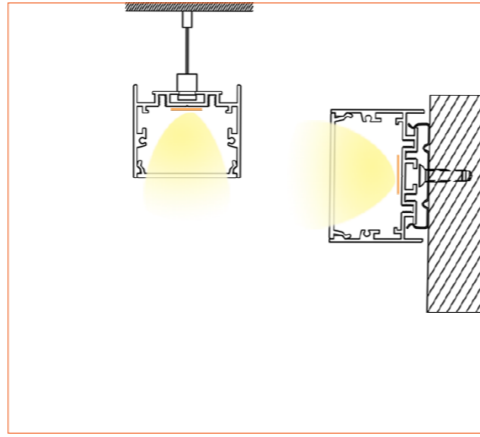

Ref: NOVA TAPE RGBWW

TUNABLE WHITE / DIM TO WARM

Ref: NOVA TAPE DTW

Ref: NOVA TAPE TW

Ref: NOVA TAPE S TW

Ref: AERO TAPE TW

PRO PROFILE SURFACE BE5036

ACCESSORIES