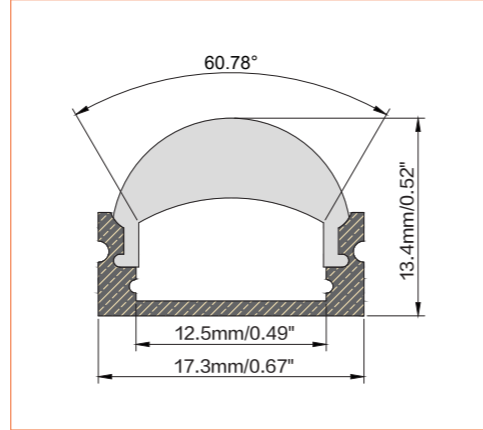

TECHNICAL DRAWING

TECHNICAL DATA

Product Options	Materials	Order Code
Aluminium Profile	AL6063-T5	BE-AP1302
Opal PC Cover	PC	BE-PC1302
Opal PMMA Cover	PMMA	BE-PM1302
Plastic End Cap	/	BE-PEC1302
Metal Clip	/	BE-MC1302

Length	2m/6.56ft
Dimension (W*H)	17.3*13.4mm/0.67"*0.52"
Max Flex Width	12.5mm/0.49"
Pitch for Diffusion	180LED/m

*Please note that unless otherwise indicated, tape lights, extrusions and lenses will come separately and not assembled.
Standard is 1m/3.28ft per piece, other lengths can be customized.
Maximum: 2m/6.56ft per piece.

LED TAPES

HIGH EFFICACY

WHITE

RGB / RGBW

TUNABLE WHITE / DIM TO WARM