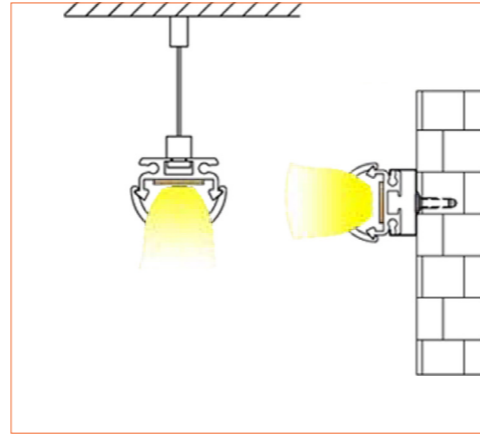

Ref: NOVA TAPE DTW

Ref: NOVA TAPE TW

Ref: NOVA TAPE S TW

Ref: AERO TAPE TW

PRO PROFILE SURFACE BEOI-I

ACCESSORIES

Metal End Cap

Spring Clip