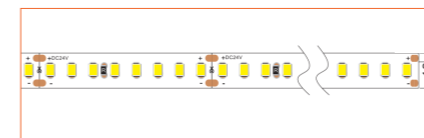

LED TAPES

HIGH EFFICACY

Ref: AERO TAPE HD