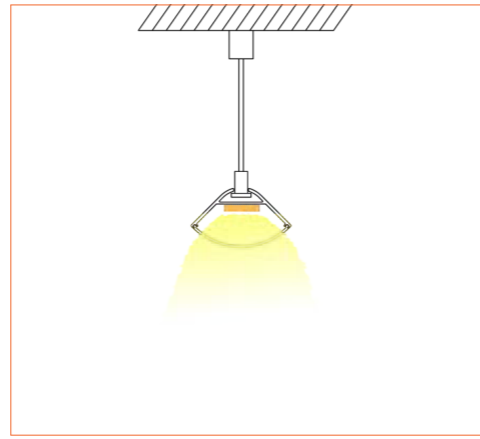

Ref: NOVA TAPE DTW

Ref: NOVA TAPE TW

Ref: NOVA TAPE S TW

Ref: AERO TAPE TW

PRO PROFILE SURFACE BE2003

ACCESSORIES

Plastic End Cap

Plastic Clip