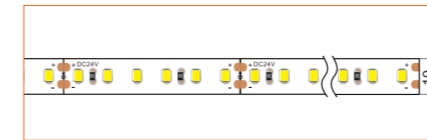

Standard is 1m/3.28ft per piece, other lengths can be customized.

Maximum: 2m/6.56ft per piece.

LED TAPES

HIGH EFFICACY

Ref: AERO TAPE HD

Ref: AERO TAPE HD IP54

WHITE

Ref: AERO TAPE