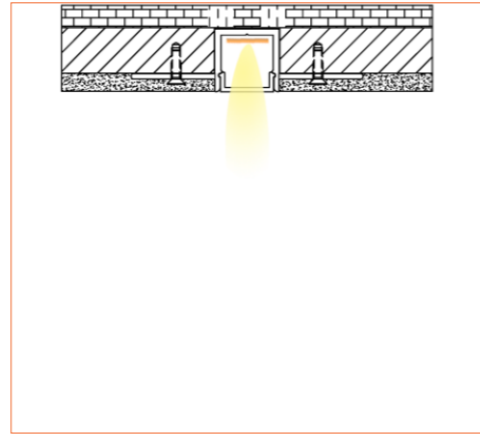

Ref: NOVA TAPE RGBWW

TUNABLE WHITE / DIM TO WARM

Ref: NOVA TAPE DTW

Ref: NOVA TAPE TW

Ref: NOVA TAPE S TW

Ref: AERO TAPE TW

PRO PROFILE DRY WALL BE5615

ACCESSORIES