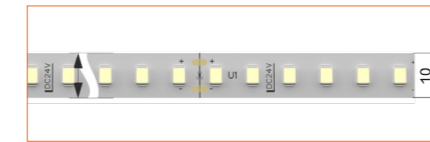

Ref: NOVA TAPE

Ref: NOVA TAPE S

Ref: AERO TAPE IP54

Ref: AERO TAPE CC IP20

Ref: AERO TAPE CC IP65

Ref: NOVA TAPE IP54

RGB / RGBW

Ref: NOVA TAPE RGB