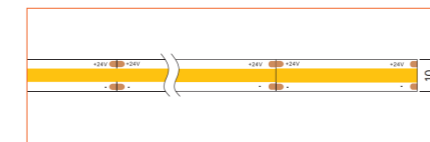

Ref: NOVA TAPE