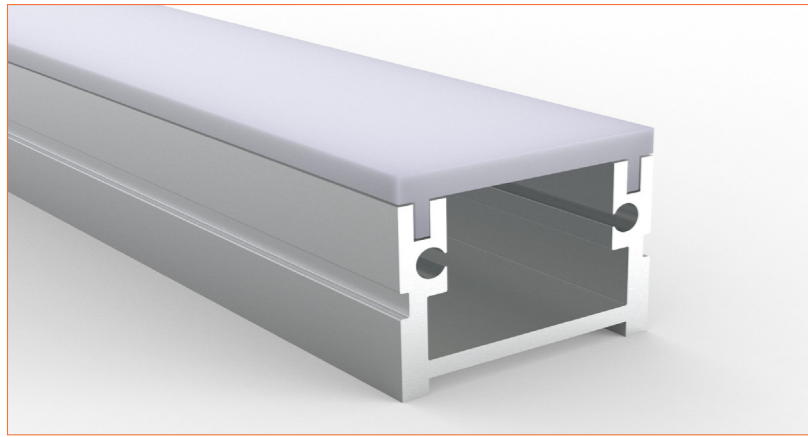

PRO PROFILE SURFACE BE1612

ACCESSORIES