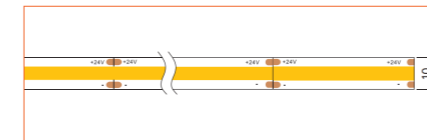

LED TAPES

HIGH EFFICACY

Ref: AERO TAPE HD

Ref: AERO TAPE HD IP54

WHITE

Ref: AERO TAPE

Ref: AERO TAPE HD

Ref: ALTA TAPE