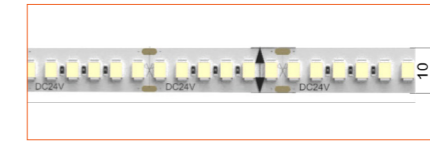

Ref: AERO TAPE HD IP54