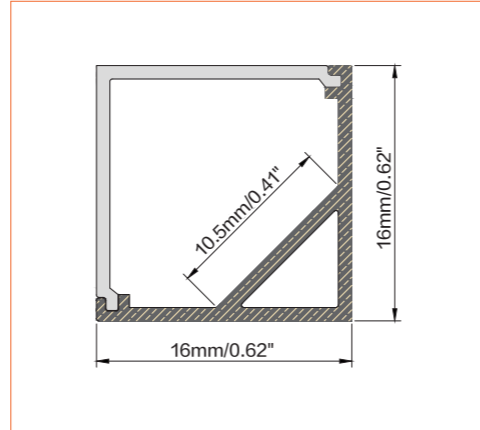

*Please note that unless otherwise indicated, tape lights, extrusions and lenses will come separately and not assembled.
Standard is 1m/3.28ft per piece, other lengths can be customized.
Maximum: 2m/6.56ft per piece.

Plastic Clip

TECHNICAL DRAWING

TECHNICAL DATA

Product Options	Materials	Order Code		
Aluminium Profile	AL6063-T5	BE-AP1001	Length	2m/6.56ft
Opal PC Cover	PC	BE-PC1001	Dimension (W*H)	16*16mm/0.62"*0.62"
Plastic End Cap	/	BE-PEC1001	Max Flex Width	10.5mm/0.41"
Metal Clip	/	BE-MC1001	Pitch for Diffusion	180LED/m