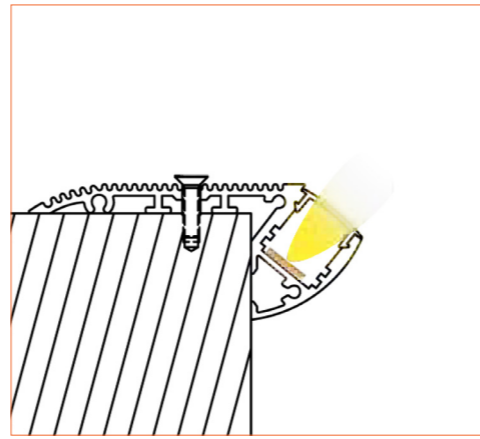

Ref: NOVA TAPE DTW

Ref: NOVA TAPE TW

Ref: NOVA TAPE S TW

Ref: AERO TAPE TW

PRO PROFILE SURFACE BE6728

ACCESSORIES

Plastic End Cap

TECHNICAL DRAWING