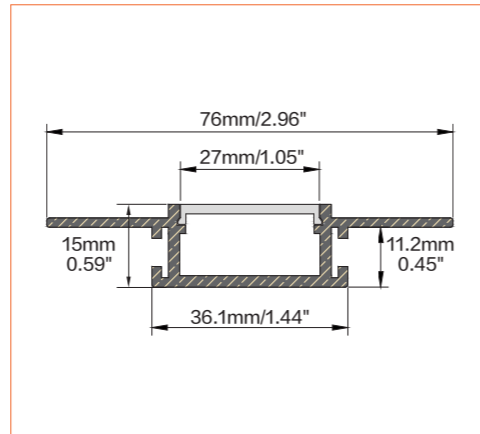

TECHNICAL DRAWING

ACCESSORIES

TECHNICAL DATA

Product Options	Materials	Order Code
Aluminium Profile	AL6063-T5	BE-AP7615
Opal PC Cover	PC	BE-PC7615
Plastic End Cap	/	BE-PEC7615

Length	2m/6.56ft
Dimension (W*H)	76*15mm/2.96*0.59"
Max Flex Width	27mm/1.05"
Pitch for Diffusion	180LED/m

*Please note that unless otherwise indicated, tape lights, extrusions and lenses will come separately and not assembled.
Standard is 1m/3.28ft per piece, other lengths can be customized.
Maximum: 2m/6.56ft per piece.

LED TAPES

HIGH EFFICACY

WHITE

RGB / RGBW

TUNABLE WHITE / DIM TO WARM