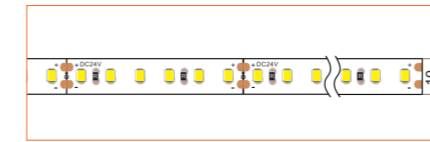

Standard is 1m/3.28ft per piece, other lengths can be customized.

Maximum: 2m/6.56ft per piece.

LED TAPES

HIGH EFFICACY

Ref: AERO TAPE HD

Ref: AERO TAPE HD IP54

WHITE

Ref: AERO TAPE