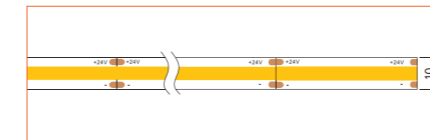

Ref: NOVA TAPE