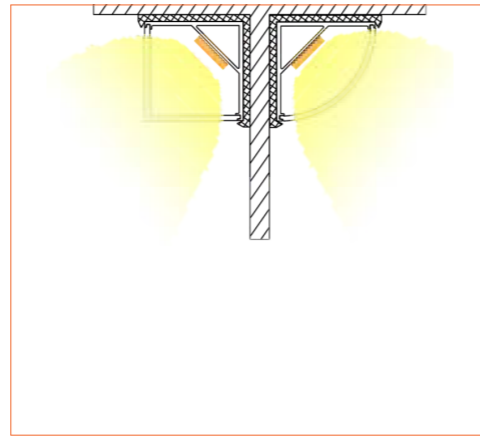

PRO PROFILE SURFACE BEIOOI

ACCESSORIES