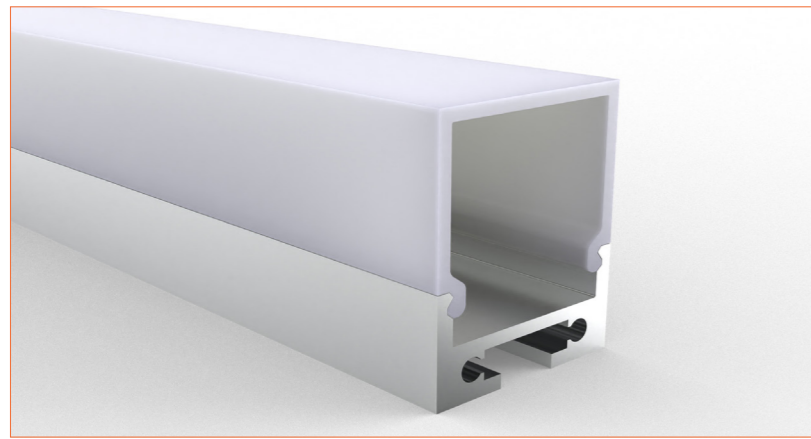

PRO PROFILE SURFACE BE1304

ACCESSORIES