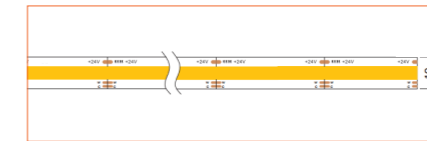

Ref: NOVA TAPE TW