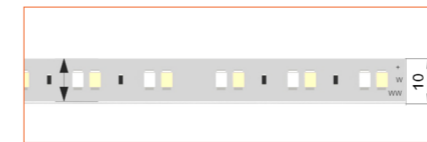

Ref: AERO TAPE TW