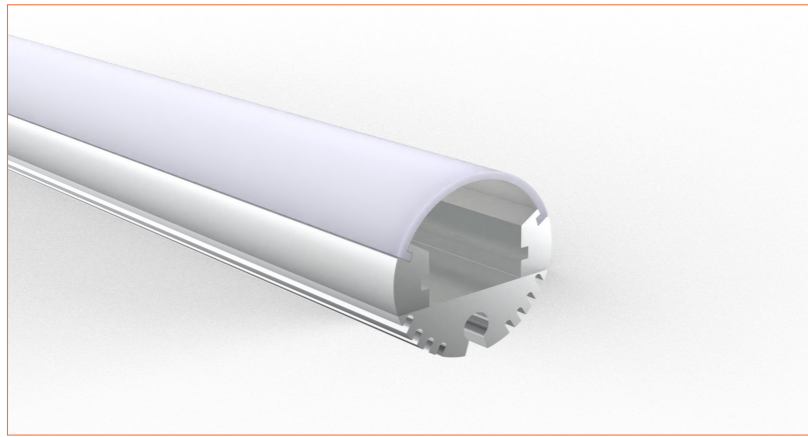

PRO PROFILE SURFACE BE2020

ACCESSORIES