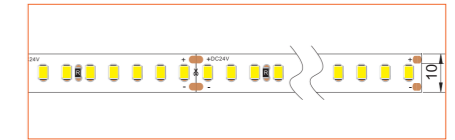

Ref: ALTA TAPE