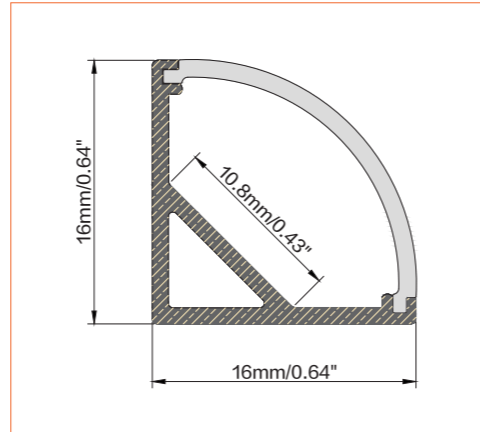

TECHNICAL DRAWING

TECHNICAL DATA

Product Options	Materials	Order Code		
Aluminium Profile	AL6063-T5	BE-AP1002	Length	2m/6.56ft
Opal PC Cover	PC	BE-PC1002	Dimension (W*H)	16*16mm/0.64"*0.64"
Plastic End Cap	/	BE-PEC1002	Max Flex Width	10.8mm/0.43"
Metal Clip	/	BE-MC1002	Pitch for Diffusion	180LED/m

*Please note that unless otherwise indicated, tape lights, extrusions and lenses will come separately and not assembled.
Standard is 1m/3.28ft per piece, other lengths can be customized.
Maximum: 2m/6.56ft per piece.

LED TAPES

HIGH EFFICACY

WHITE

RGB / RGBW

TUNABLE WHITE / DIM TO WARM