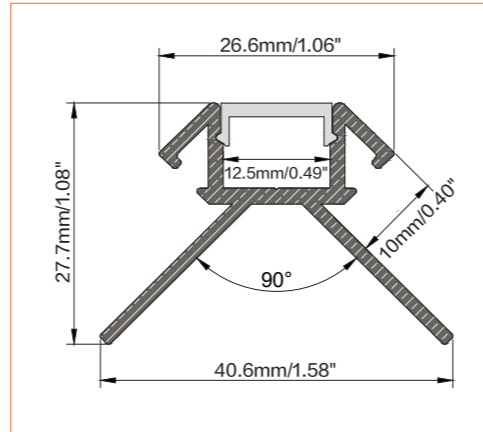

TECHNICAL DRAWING

TECHNICAL DATA

Product Options	Materials	Order Code
Aluminium Profile	AL6063-T5	BE-AP4128
Opal PC Cover	PC	BE-PC4128
Plastic End Cap	/	BE-PEC4128

Length	2m/6.56ft
Dimension (W*H)	40.6*27.7mm/1.58"*1.08"
Max Flex Width	12.5mm/0.49"
Pitch for Diffusion	180LED/m

*Please note that unless otherwise indicated, tape lights, extrusions and lenses will come separately and not assembled.

Standard is 1m/3.28ft per piece, other lengths can be customized.

Maximum: 2m/6.56ft per piece.

LED TAPES

HIGH EFFICACY

WHITE

RGB / RGBW

TUNABLE WHITE / DIM TO WARM