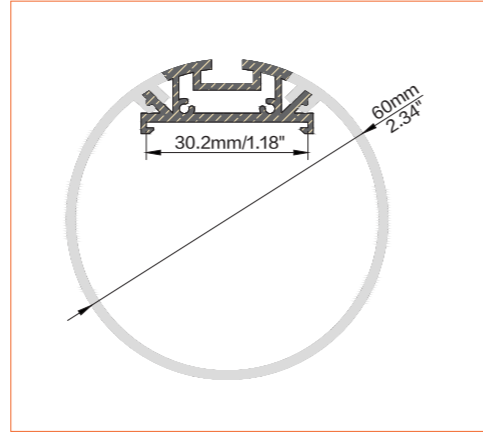

TECHNICAL DRAWING

TECHNICAL DATA

Product Options	Materials	Order Code
Aluminium Profile	AL6063-T5	BE-AP60
Opal PC Cover	PC	BE-PC60
Plastic End Cap	/	BE-PEC60
Metal Clip	/	BE-MC60
Suspended Wire	/	BE-SW60

Length	2m/6.56ft
Dimension (W*H)	60mm/2.34"
Max Flex Width	30.2mm/1.18"
Pitch for Diffusion	240LED/m

*Please note that unless otherwise indicated, tape lights, extrusions and lenses will come separately and not assembled.

Standard is 1m/3.28ft per piece, other lengths can be customized.

Maximum: 2m/6.56ft per piece.

LED TAPES

HIGH EFFICACY

WHITE

RGB / RGBW

TUNABLE WHITE / DIM TO WARM