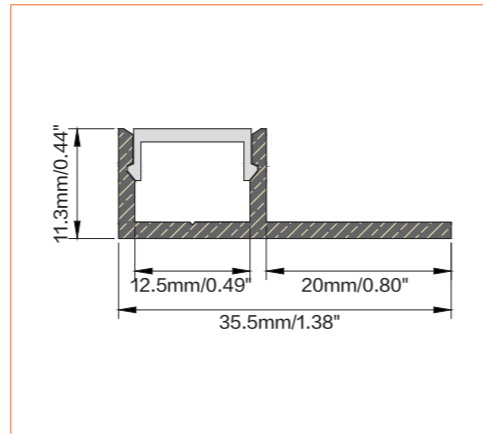

TECHNICAL DRAWING

TECHNICAL DATA

Product Options	Materials	Order Code
Aluminium Profile	AL6063-T5	BE-AP3511
Opal PC Cover	PC	BE-PC3511
Plastic End Cap	/	BE-PEC3511

Length	2m/6.56ft
Dimension (W*H)	35.5*11.3mm/1.38"*0.44"
Max Flex Width	12.5mm/0.49"
Pitch for Diffusion	180LED/m

*Please note that unless otherwise indicated, tape lights, extrusions and lenses will come separately and not assembled.
Standard is 1m/3.28ft per piece, other lengths can be customized.
Maximum: 2m/6.56ft per piece.

LED TAPES

HIGH EFFICACY

WHITE

RGB / RGBW

TUNABLE WHITE / DIM TO WARM