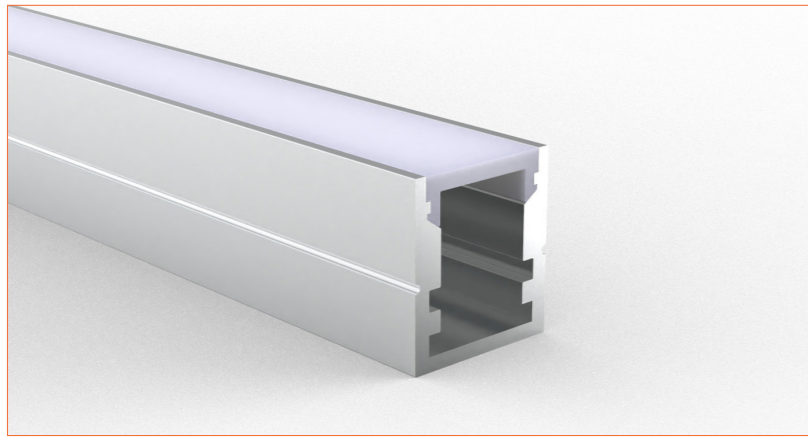

PRO PROFILE SURFACE BEIO13

ACCESSORIES