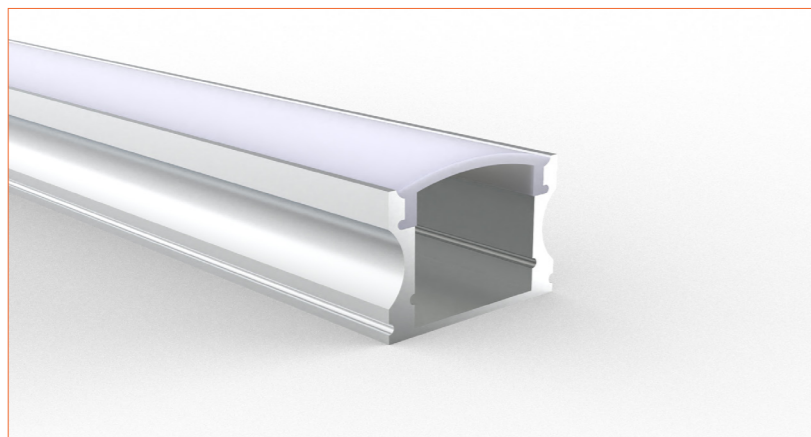

*Please note that unless otherwise indicated, tape lights, extrusions and lenses will come separately and not assembled.

Standard is 1m/3.28ft per piece, other lengths can be customized.

Maximum: 2m/6.56ft per piece.

Ref: AERO TAPE TW

PRO PROFILE SURFACE BE1202

ACCESSORIES

Plastic End Cap

Adjustable Angle Clips

Plastic Clip

Metal Clip

TECHNICAL DRAWING