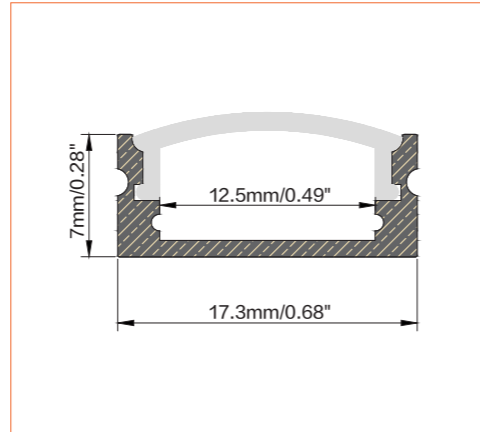

Adjustable Angle Clips

Plastic Clip

Metal Clip

TECHNICAL DRAWING

TECHNICAL DATA

Product Options	Materials	Order Code		
Aluminium Profile	AL6063-T5	BE-AP1205	Length	2m/6.56ft
Opal PC Cover	PC	BE-PC1205	Dimension (W*H)	17.3*7mm/0.68"*0.28"
Plastic End Cap	/	BE-PEC1205	Max Flex Width	12.5mm/0.49"
Metal Clip	/	BE-MC1205	Pitch for Diffusion	240LED/m