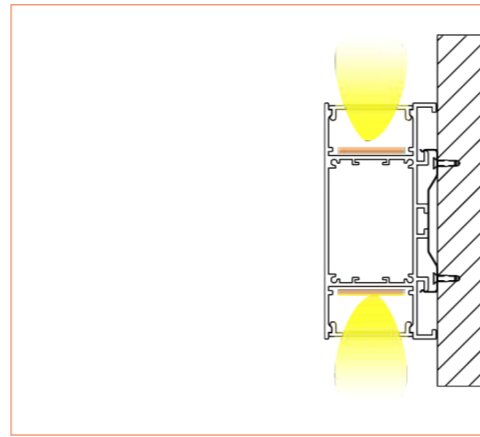

PRO PROFILE SURFACE BE4290

ACCESSORIES