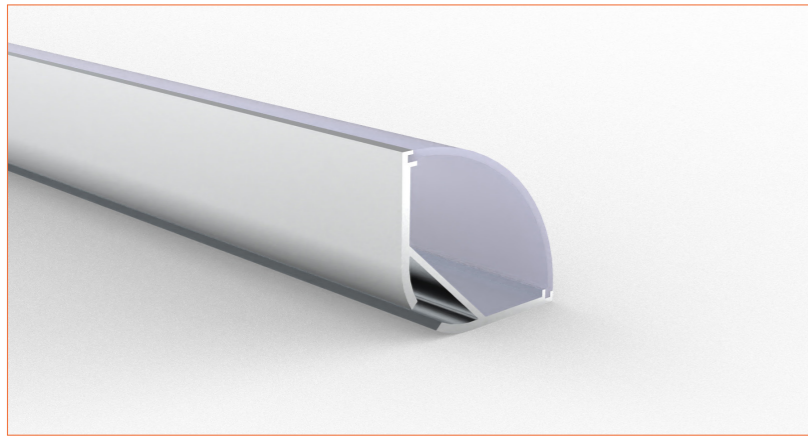

Ref: NOVA TAPE DTW

Ref: NOVA TAPE TW

Ref: NOVA TAPE S TW

Ref: AERO TAPE TW

PRO PROFILE SURFACE BE2004

ACCESSORIES

Plastic End Cap

Plastic Clip