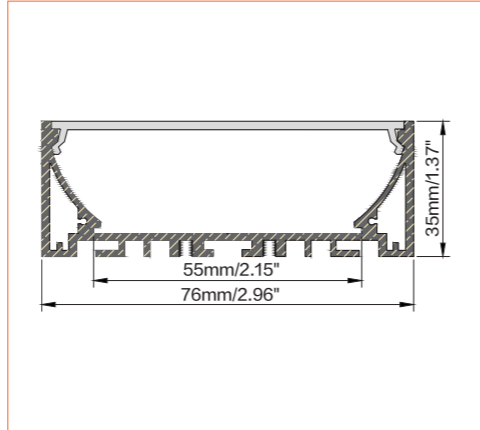

TECHNICAL DRAWING

TECHNICAL DATA

Product Options	Materials	Order Code
Aluminium Profile	AL6063-T5	BE-AP7635
Opal PC Cover	PC	BE-PC7635
Metal End Cap	/	BE-MEC7635
Metal Clip	/	BE-MC7635
Suspended Wire	/	BE-SW7635

Length	2m/6.56ft
Dimension (W*H)	76*35mm/2.96"*1.37"
Max Flex Width	55mm/2.15"
Pitch for Diffusion	120LED/m

*Please note that unless otherwise indicated, tape lights, extrusions and lenses will come separately and not assembled.

Standard is 1m/3.28ft per piece, other lengths can be customized.

Maximum: 2m/6.56ft per piece.

LED TAPES

HIGH EFFICACY

WHITE

RGB / RGBW

TUNABLE WHITE / DIM TO WARM