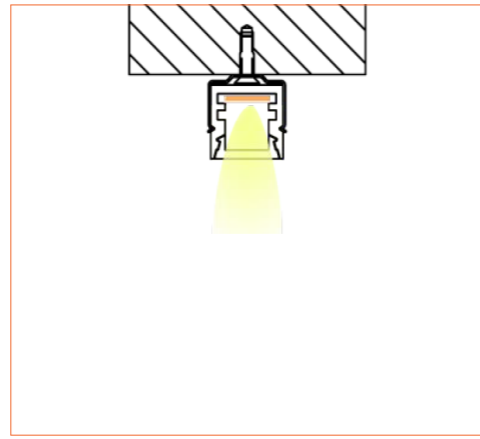

PRO PROFILE SURFACE BE1610

ACCESSORIES