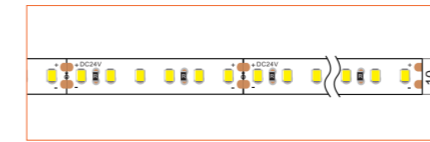

WHITE

Ref: AERO TAPE