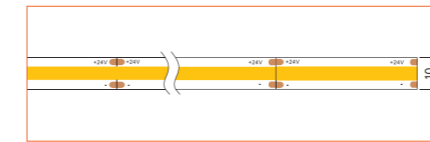

LED TAPES

HIGH EFFICACY

Ref: AERO TAPE HD

Ref: AERO TAPE HD IP54

WHITE

Ref: AERO TAPE

Ref: AERO TAPE HD

Ref: ALTA TAPE