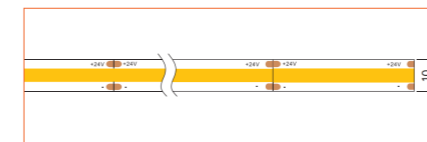

LED TAPES

HIGH EFFICACY

Ref: AERO TAPE HD

Ref: AERO TAPE HD IP54

WHITE

Ref: AERO TAPE

Ref: AERO TAPE HD

Ref: ALTA TAPE