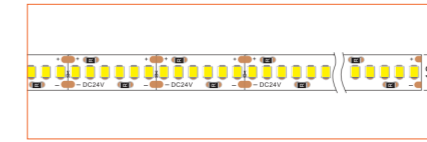

LED TAPES

HIGH EFFICACY

Ref: AERO TAPE HD

Ref: AERO TAPE HD IP54

WHITE

Ref: AERO TAPE

Ref: AERO TAPE HD

Ref: ALTA TAPE