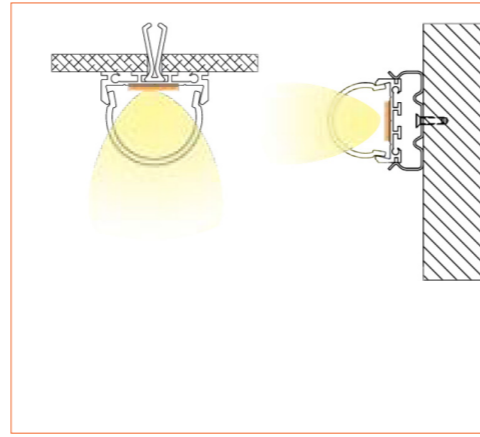

Ref: NOVA TAPE RGBWW

TUNABLE WHITE / DIM TO WARM

Ref: NOVA TAPE DTW

Ref: NOVA TAPE TW

Ref: NOVA TAPE S TW

Ref: AERO TAPE TW

PRO PROFILE SURFACE BE2402

ACCESSORIES