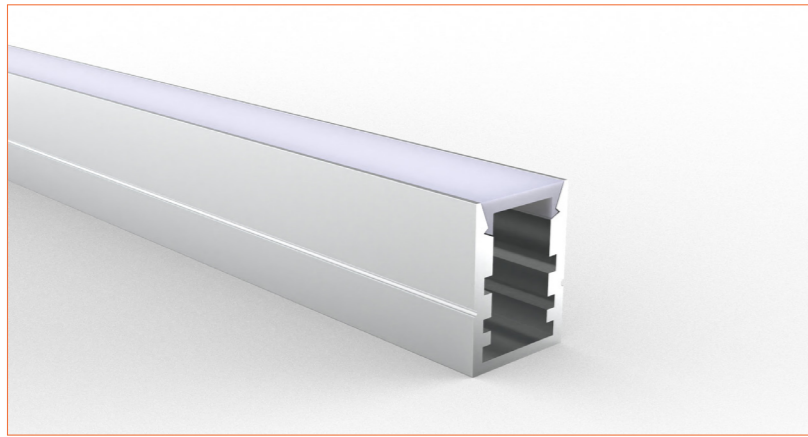

PRO PROFILE SURFACE BEIO15

ACCESSORIES