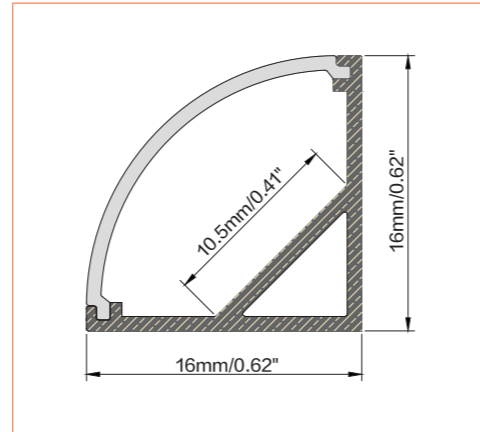

*Please note that unless otherwise indicated, tape lights, extrusions and lenses will come separately and not assembled.
Standard is 1m/3.28ft per piece, other lengths can be customized.
Maximum: 2m/6.56ft per piece.

Plastic Clip

TECHNICAL DRAWING

TECHNICAL DATA

Product Options	Materials	Order Code		
Aluminium Profile	AL6063-T5	BE-AP1002	Length	2m/6.56ft
Opal PC Cover	PC	BE-PC1002	Dimension (W*H)	16*16mm/0.62"*0.62"
Plastic End Cap	/	BE-PEC1002	Max Flex Width	10.5mm/0.41"
Metal Clip	/	BE-MC1002	Pitch for Diffusion	180LED/m