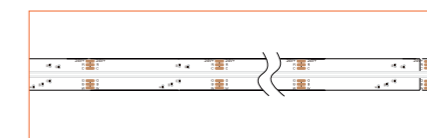

Ref: NOVA TAPE IP54

Ref: AERO TAPE IP68

Ref: ALTA TAPE IP68

RGB / RGBW

Ref: BELA TAPE RGBW

Ref: BELA TAPE RGBWW

Ref: NOVA TAPE RGB

Ref: NOVA TAPE RGBW