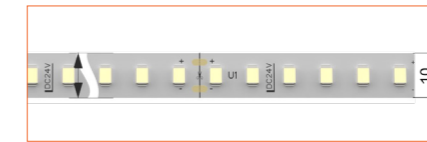

Ref: NOVA TAPE

Ref: NOVA TAPE S

Ref: AERO TAPE IP54

Ref: AERO TAPE CC IP20

Ref: AERO TAPE CC IP65

Ref: NOVA TAPE IP67

Ref: NOVA TAPE IP54

RGB / RGBW