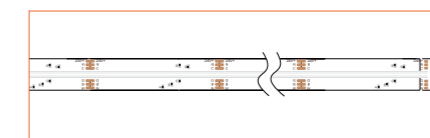

Ref: NOVA TAPE RGBWW