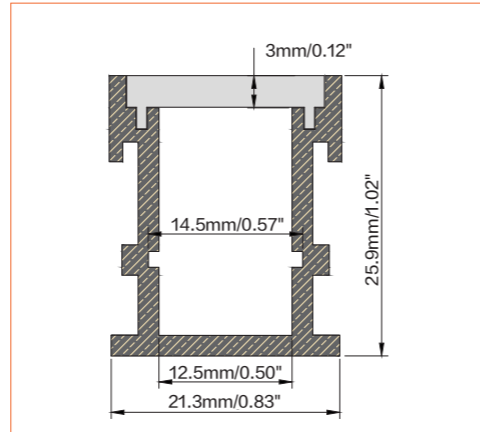

TECHNICAL DRAWING

TECHNICAL DATA

Product Options	Materials	Order Code		
Aluminium Profile	AL6063-T5	BE-AP2126	Length	2m/6.56ft
Opal PC Cover	PC	BE-PC2126	Dimension (W*H)	21.3*25.9mm/0.83"*1.02"
Plastic End Cap	/	BE-PEC2126	Max Flex Width	12.5mm/0.50"
Metal Clip	/	BE-MC2126	Pitch for Diffusion	180LED/m

*Please note that unless otherwise indicated, tape lights, extrusions and lenses will come separately and not assembled.

Standard is 1m/3.28ft per piece, other lengths can be customized.

Maximum: 2m/6.56ft per piece.

For IP65

LED TAPES

HIGH EFFICACY

WHITE

RGB / RGBW

TUNABLE WHITE / DIM TO WARM