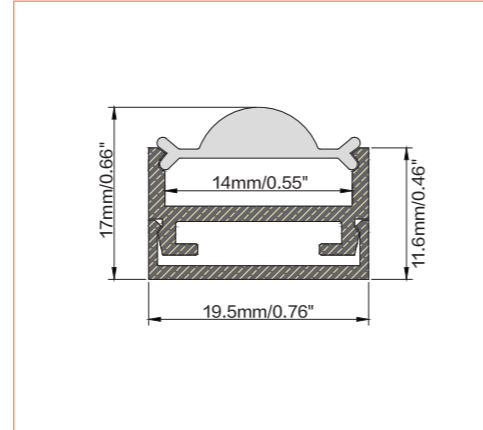

TECHNICAL DRAWING

TECHNICAL DATA

Product Options	Materials	Order Code		
Aluminium Profile	AL6063-T5	BE-AP1304	Length	2m/6.56ft
Opal PC Cover	PC	BE-PC1304	Dimension (W*H)	19.5*14mm/0.76"*0.55"
Opal PMMA Cover	/	BE-PM1304	Max Flex Width	17mm/0.66"
Plastic End Cap	/	BE-PEC1304	Pitch for Diffusion	180LED/m

*Please note that unless otherwise indicated, tape lights, extrusions and lenses will come separately and not assembled.
Standard is 1m/3.28ft per piece, other lengths can be customized.
Maximum: 2m/6.56ft per piece.

LED TAPES

HIGH EFFICACY

WHITE

RGB / RGBW

TUNABLE WHITE / DIM TO WARM