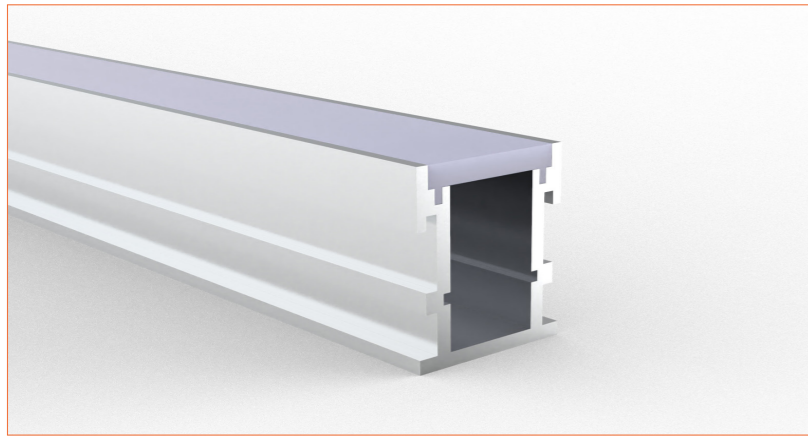

PRO PROFILE RECESSED BE2126

ACCESSORIES