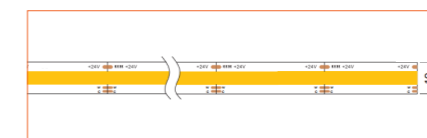

Ref: NOVA TAPE TW