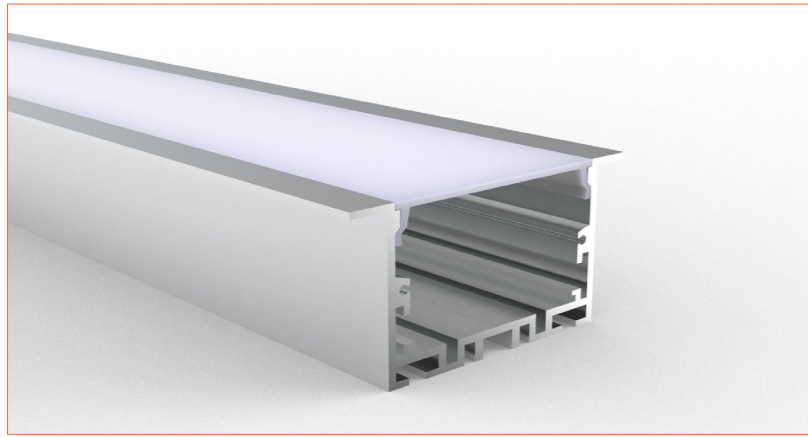

PRO PROFILE RECESSED BE6535

ACCESSORIES