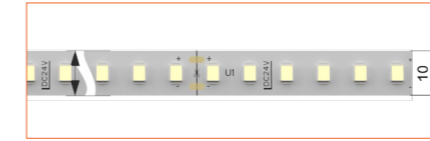

Ref: AERO TAPE CC IP20