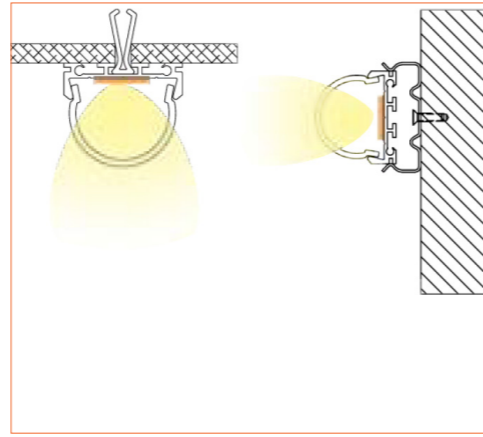

Ref: NOVA TAPE DTW

Ref: NOVA TAPE TW

Ref: NOVA TAPE S TW

Ref: AERO TAPE TW

PRO PROFILE SURFACE BE2401

ACCESSORIES

Plastic End Cap

Metal Clip