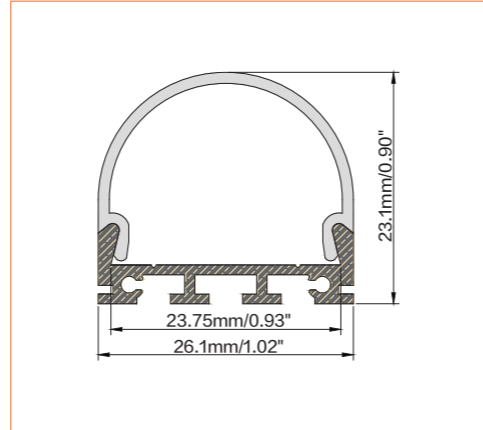

TECHNICAL DRAWING

TECHNICAL DATA

Product Options	Materials	Order Code
Aluminium Profile	AL6063-T5	BE-AP2401
Opal PC Cover	PC	BE-PC2401
Plastic End Cap	/	BE-PEC2401
Metal Clip	/	BE-MC2401
Spring Clip	/	BE-SC2401

Length	2m/6.56ft
Dimension (W*H)	26.1*23.1mm/1.02"*0.90"
Max Flex Width	23.75mm/0.93"
Pitch for Diffusion	120LED/m

*Please note that unless otherwise indicated, tape lights, extrusions and lenses will come separately and not assembled.

Standard is 1m/3.28ft per piece, other lengths can be customized.

Maximum: 2m/6.56ft per piece.

LED TAPES

HIGH EFFICACY

WHITE

RGB / RGBW

TUNABLE WHITE / DIM TO WARM