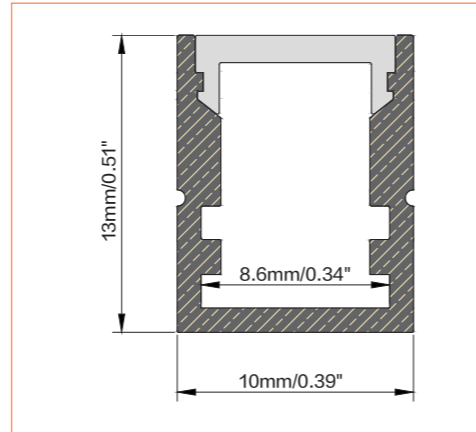

TECHNICAL DRAWING

LED TAPES

WHITE

Ref: NOVA TAPE S

TUNABLE WHITE / DIM TO WARM

Ref: NOVA TAPE S TW

TECHNICAL DATA

Product Options	Materials	Order Code		
Aluminium Profile	AL6063-T5	BE-AP1013	Length	2m/6.56ft
Opal PC Cover	PC	BE-PC1013	Dimension (W*H)	10*13mm/0.39"*0.51"
Plastic End Cap	/	BE-PEC1013	Max Flex Width	8.6mm/0.34"
Metal Clip	/	BE-MC1013	Pitch for Diffusion	264LED/m

*Please note that unless otherwise indicated, tape lights, extrusions and lenses will come separately and not assembled.

Standard is 1m/3.28ft per piece, other lengths can be customized.

Maximum: 2m/6.56ft per piece.