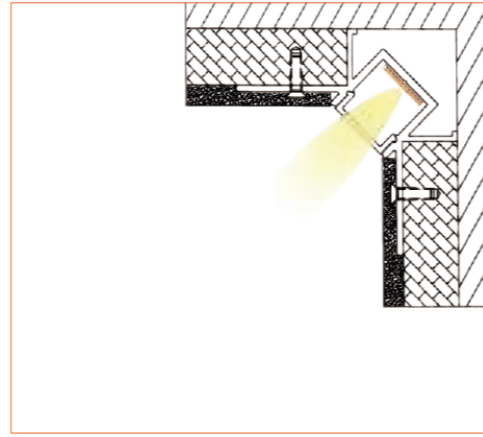

PRO PROFILE DRY WALL BE4615

ACCESSORIES