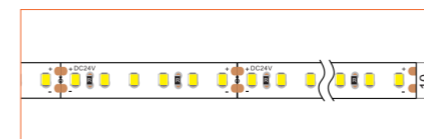

WHITE

Ref: AERO TAPE