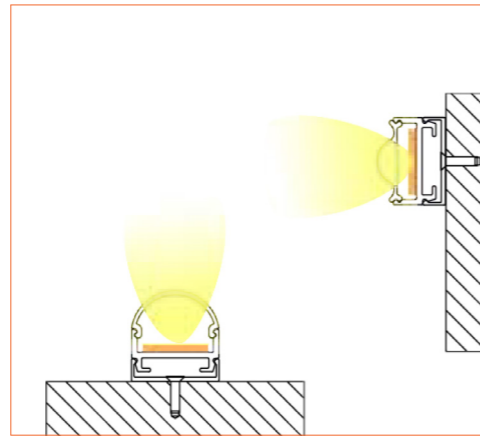

PRO PROFILE SURFACE BEI601

ACCESSORIES