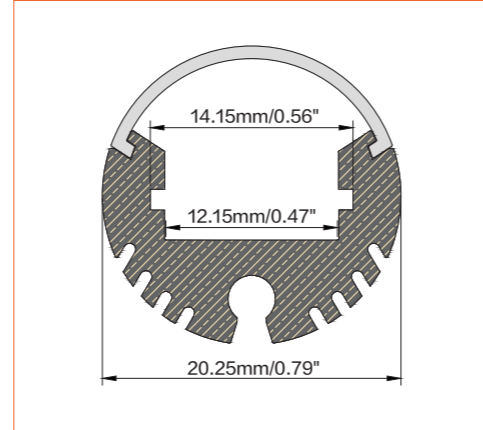

TECHNICAL DRAWING

TECHNICAL DATA

Product Options	Materials	Order Code		
Aluminium Profile	AL6063-T5	BE-AP2020	Length	2m/6.56ft
Opal PC Cover	PC	BE-PC2020	Dimension (W*H)	20.25mm/0.79"
Plastic End Cap	/	BE-PEC2020	Max Flex Width	12.15mm/0.47"
Metal Clip	/	BE-MC2020	Pitch for Diffusion	180LED/m
Suspended Wire	/	BE-SW2020		

*Please note that unless otherwise indicated, tape lights, extrusions and lenses will come separately and not assembled.
Standard is 1m/3.28ft per piece, other lengths can be customized.
Maximum: 2m/6.56ft per piece.

LED TAPES

HIGH EFFICACY

WHITE

RGB / RGBW

TUNABLE WHITE / DIM TO WARM