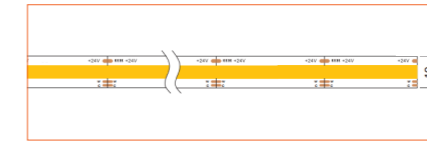

Ref: NOVA TAPE TW