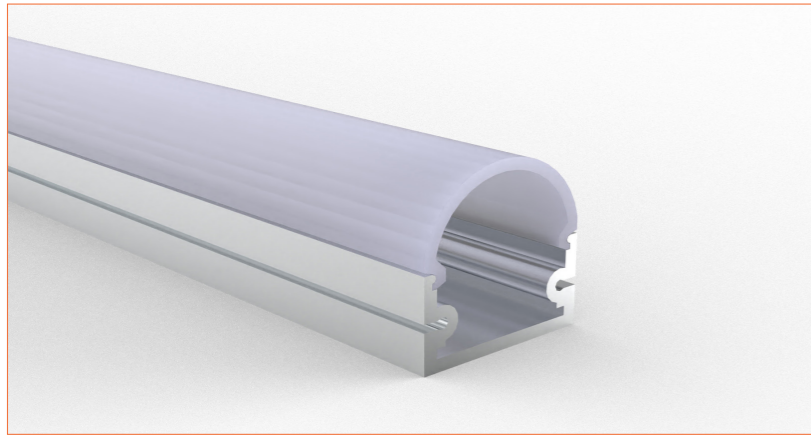

Ref: NOVA TAPE DTW

Ref: NOVA TAPE TW

Ref: NOVA TAPE S TW

Ref: AERO TAPE TW

PRO PROFILE SURFACE BE2019

ACCESSORIES

Plastic End Cap

Metal Clip