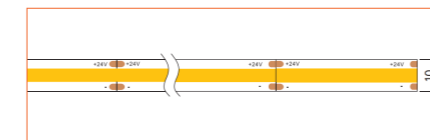

LED TAPES

HIGH EFFICACY

Ref: AERO TAPE HD

Ref: AERO TAPE HD IP54

WHITE

Ref: AERO TAPE

Ref: AERO TAPE HD

Ref: ALTA TAPE