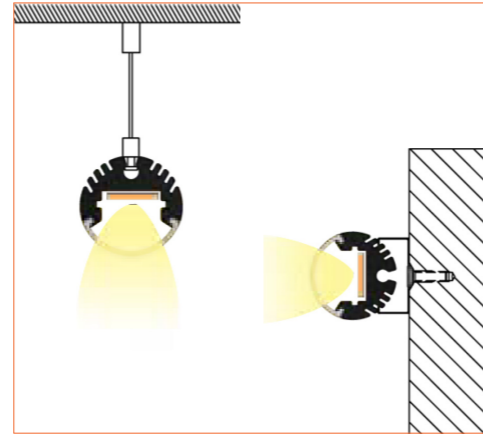

PRO PROFILE SURFACE BE2020

ACCESSORIES