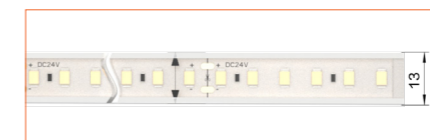

Ref: AERO TAPE IP68