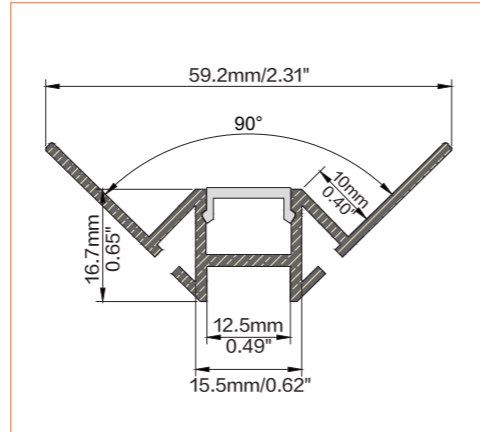

TECHNICAL DRAWING

TECHNICAL DATA

Product Options	Materials	Order Code
Aluminium Profile	AL6063-T5	BE-AP5917
Opal PC Cover	PC	BE-PC5917
Plastic End Cap	/	BE-PEC5917

Length	2m/6.56ft
Dimension (W*H)	59.2*16.7mm/2.31"*0.65"
Max Flex Width	12.5mm/0.49"
Pitch for Diffusion	240LED/m

*Please note that unless otherwise indicated, tape lights, extrusions and lenses will come separately and not assembled.
Standard is 1m/3.28ft per piece, other lengths can be customized.
Maximum: 2m/6.56ft per piece.

LED TAPES

HIGH EFFICACY

WHITE

RGB / RGBW

TUNABLE WHITE / DIM TO WARM