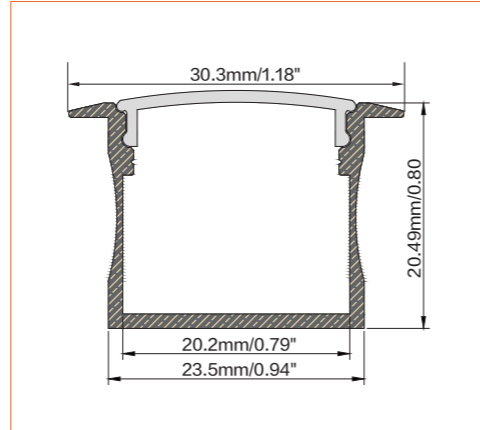

TECHNICAL DRAWING

TECHNICAL DATA

Product Options	Materials	Order Code		
Aluminium Profile	AL6063-T5	BE-AP2008	Length	2m/6.56ft
Opal PC Cover	PC	BE-PC2008	Dimension (W*H)	30.3*20.49mm/1.18"*0.80"
Plastic End Cap	/	BE-PEC2008	Max Flex Width	20.2mm/0.79"
Metal Clip	/	BE-MC2008	Pitch for Diffusion	180LED/m

*Please note that unless otherwise indicated, tape lights, extrusions and lenses will come separately and not assembled.
Standard is 1m/3.28ft per piece, other lengths can be customized.
Maximum: 2m/6.56ft per piece.

LED TAPES

HIGH EFFICACY

WHITE

RGB / RGBW

TUNABLE WHITE / DIM TO WARM