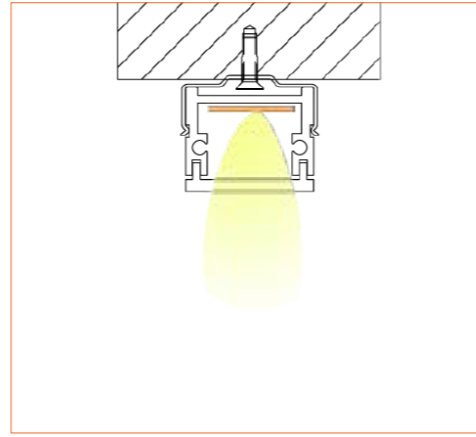

Ref: NOVA TAPE DTW

Ref: NOVA TAPE TW

Ref: NOVA TAPE S TW

Ref: AERO TAPE TW

PRO PROFILE RECESSED BE2610

ACCESSORIES

Plastic End Cap

Metal Clip