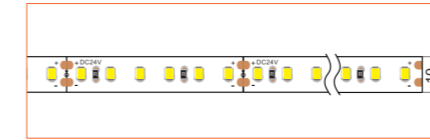

WHITE

Ref: AERO TAPE