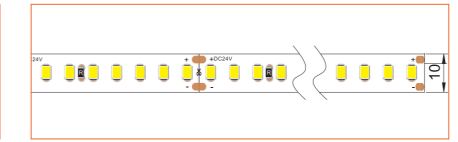

LED TAPES

HIGH EFFICACY

Ref: AERO TAPE HD

Ref: AERO TAPE HD IP54

WHITE

Ref: AERO TAPE

Ref: AERO TAPE HD

Ref: ALTA TAPE