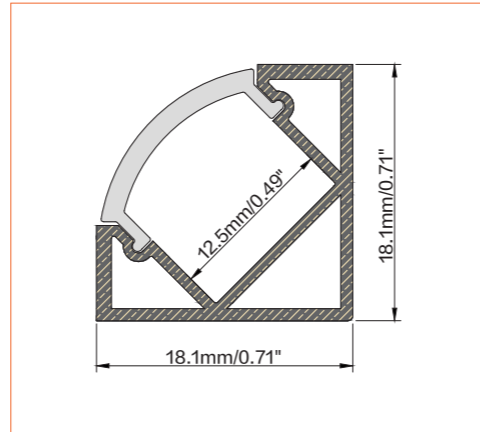

*Please note that unless otherwise indicated, tape lights, extrusions and lenses will come separately and not assembled.
Standard is 1m/3.28ft per piece, other lengths can be customized.
Maximum: 2m/6.56ft per piece.

Plastic Clip

TECHNICAL DRAWING

TECHNICAL DATA

Product Options	Materials	Order Code		
Aluminium Profile	AL6063-T5	BE-AP1203	Length	2m/6.56ft
Opal PC Cover	PC	BE-PC1203	Dimension (W*H)	18.1*18.1mm/0.71"*0.71"
Plastic End Cap	/	BE-PEC1203	Max Flex Width	12.5mm/0.49"
Metal Clip	/	BE-MC1203	Pitch for Diffusion	180LED/m