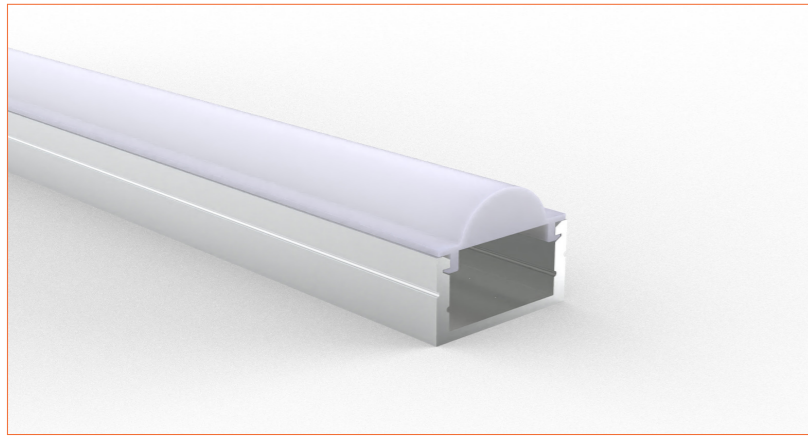

PRO PROFILE SURFACE BEI305

ACCESSORIES