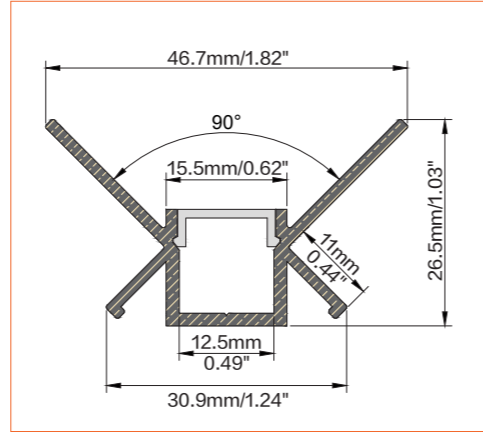

TECHNICAL DRAWING

TECHNICAL DATA

Product Options	Materials	Order Code
Aluminium Profile	AL6063-T5	BE-AP4615
Opal PC Cover	PC	BE-PC4615
Plastic End Cap	/	BE-PEC4615

Length	2m/6.56ft
Dimension (W*H)	46.7*26.5mm/1.82"*1.03"
Max Flex Width	12.5mm/0.49"
Pitch for Diffusion	120LED/m

*Please note that unless otherwise indicated, tape lights, extrusions and lenses will come separately and not assembled.
Standard is 1m/3.28ft per piece, other lengths can be customized.
Maximum: 2m/6.56ft per piece.

LED TAPES

HIGH EFFICACY

WHITE

RGB / RGBW

TUNABLE WHITE / DIM TO WARM