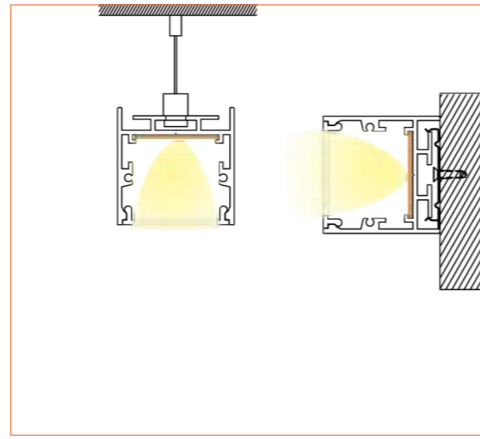

PRO PROFILE SURFACE BE3535

ACCESSORIES