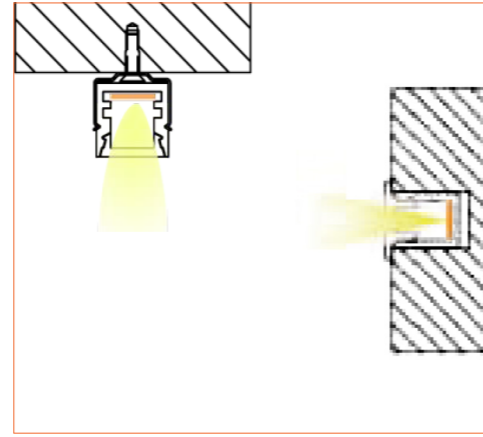

PRO PROFILE SURFACE BEO78

ACCESSORIES

Plastic End Cap

Metal Clip

TECHNICAL DRAWING

LED TAPES

WHITE

Ref: NOVA TAPE S