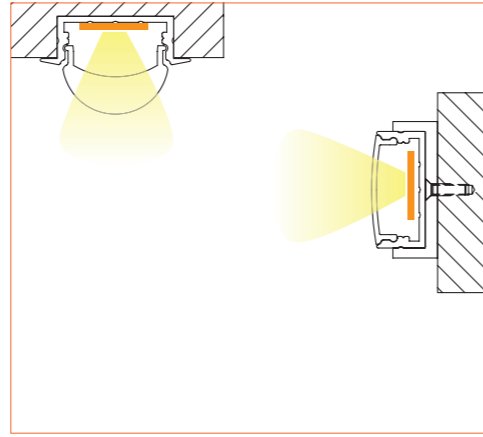

PRO PROFILE SURFACE BE1302

ACCESSORIES