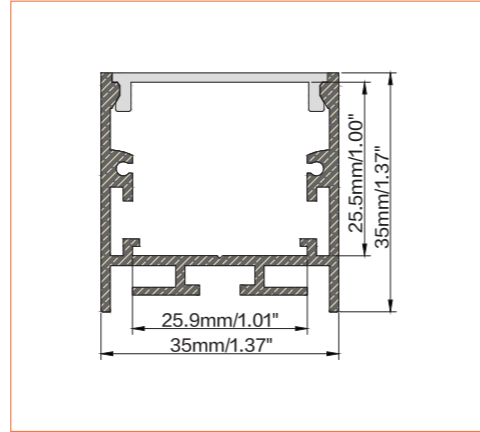

TECHNICAL DRAWING

TECHNICAL DATA

Product Options	Materials	Order Code
Aluminium Profile	AL6063-T5	BE-AP3535
Opal PC Cover	PC	BE-PC3535
Metal End Cap	/	BE-MEC3535
Metal Clip	/	BE-MC3535
Suspended Wire	/	BE-SW3535

Length	2m/6.56ft
Dimension (W*H)	35*35mm/1.37"*1.37"
Max Flex Width	25.9mm/1.01"
Pitch for Diffusion	120LED/m

*Please note that unless otherwise indicated, tape lights, extrusions and lenses will come separately and not assembled.

Standard is 1m/3.28ft per piece, other lengths can be customized.

Maximum: 2m/6.56ft per piece.

LED TAPES

HIGH EFFICACY

WHITE

RGB / RGBW

TUNABLE WHITE / DIM TO WARM