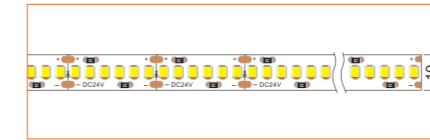

Ref: AERO TAPE HD