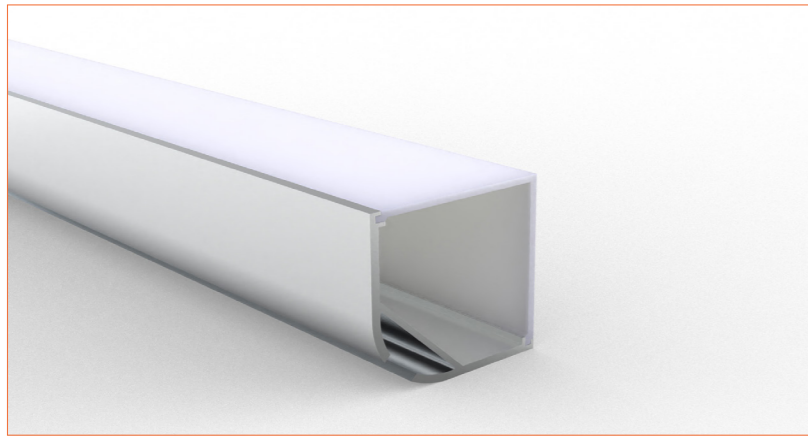

PRO PROFILE SURFACE BE2003

ACCESSORIES