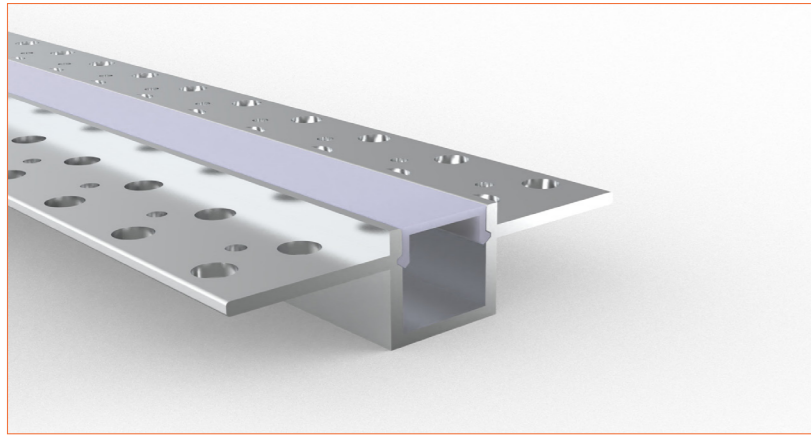

Ref: NOVA TAPE RGBWW

TUNABLE WHITE / DIM TO WARM

Ref: NOVA TAPE DTW

Ref: NOVA TAPE TW

Ref: NOVA TAPE S TW

Ref: AERO TAPE TW

PRO PROFILE DRY WALL BE5615

ACCESSORIES