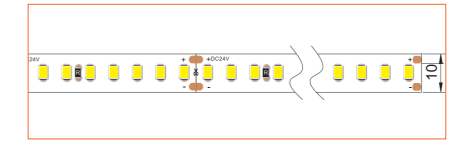

Ref: ALTA TAPE