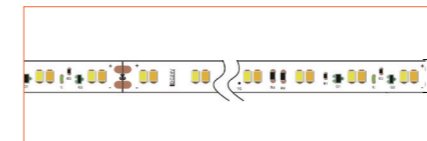

Ref: BELA TAPE RGBW

Ref: BELA TAPE RGBWW

Ref: NOVA TAPE RGB

Ref: NOVA TAPE RGBW

Ref: NOVA TAPE RGBWW

TUNABLE WHITE / DIM TO WARM

Ref: NOVA TAPE DTW

Ref: NOVA TAPE TW