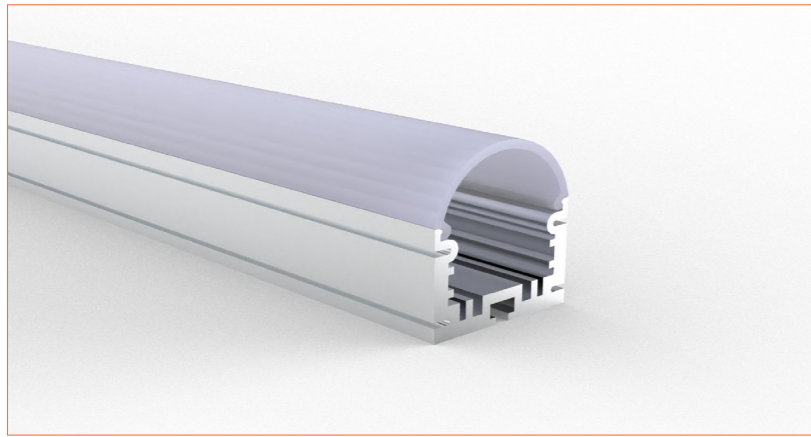

Ref: NOVA TAPE DTW

Ref: NOVA TAPE TW

Ref: NOVA TAPE S TW

Ref: AERO TAPE TW

PRO PROFILE SURFACE BE2831

ACCESSORIES

Plastic End Cap

Metal Clip