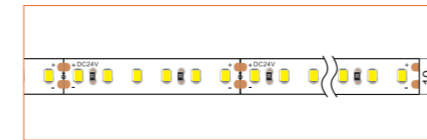

LED TAPES

HIGH EFFICACY

Ref: AERO TAPE HD

Ref: AERO TAPE HD IP54

WHITE

Ref: AERO TAPE

Ref: AERO TAPE HD

Ref: ALTA TAPE