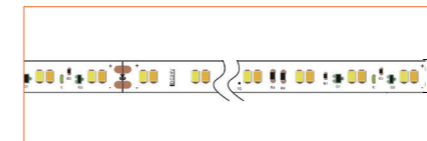

Ref: BELTA TAPE RGBW

Ref: BELTA TAPE RGBWW

Ref: NOVA TAPE RGB

Ref: NOVA TAPE RGBW

Ref: NOVA TAPE RGBWW

TUNABLE WHITE / DIM TO WARM

Ref: NOVA TAPE DTW

Ref: NOVA TAPE TW