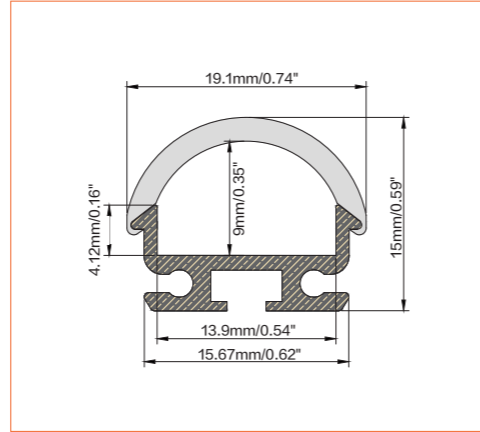

TECHNICAL DRAWING

TECHNICAL DATA

Product Options	Materials	Order Code
Aluminium Profile	AL6063-T5	BE-AP01-1
Opal PC Cover	PC	BE-PC01-1
Plastic End Cap	/	BE-PEC01-1
Metal Clip	/	BE-MC01-1
Suspended Wire	/	BE-SW01-1

Length	2m/6.56ft
Dimension (W*H)	19.1*15mm/0.74"*0.59"
Max Flex Width	13.9mm/0.54"
Pitch for Diffusion	180LED/m

*Please note that unless otherwise indicated, tape lights, extrusions and lenses will come separately and not assembled.

Standard is 1m/3.28ft per piece, other lengths can be customized.

Maximum: 2m/6.56ft per piece.

LED TAPES

HIGH EFFICACY

WHITE

RGB / RGBW

TUNABLE WHITE / DIM TO WARM