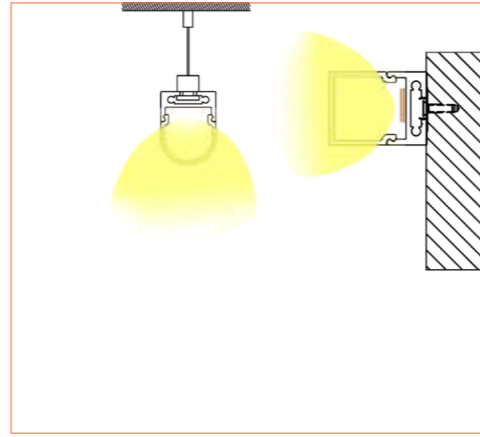

PRO PROFILE SURFACE BEI604

ACCESSORIES