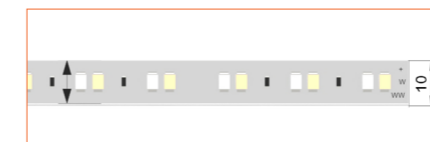

Ref: AERO TAPE TW