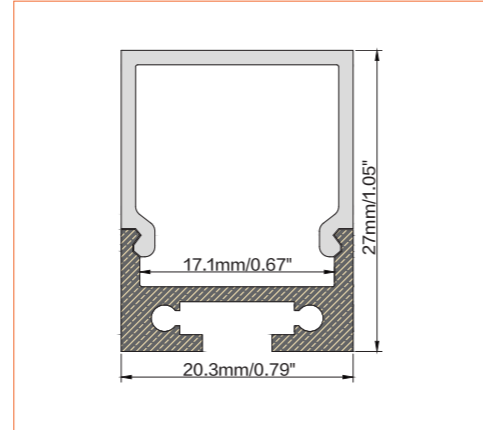

TECHNICAL DRAWING

TECHNICAL DATA

Product Options	Materials	Order Code
Aluminium Profile	AL6063-T5	BE-AP1603
Opal PC Cover	PC	BE-PC1603
Plastic End Cap	/	BE-PEC1603
Metal Clip	/	BE-MC1603
Suspended Wire	/	BE-SW1603

Length	2m/6.56ft
Dimension (W*H)	20.3*27mm/0.79"*1.05"
Max Flex Width	17.1mm/0.67"
Pitch for Diffusion	120LED/m

*Please note that unless otherwise indicated, tape lights, extrusions and lenses will come separately and not assembled.
Standard is 1m/3.28ft per piece, other lengths can be customized.
Maximum: 2m/6.56ft per piece.

LED TAPES

HIGH EFFICACY

WHITE

RGB / RGBW

TUNABLE WHITE / DIM TO WARM