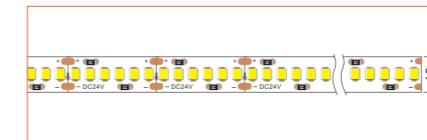

Ref: AERO TAPE HD