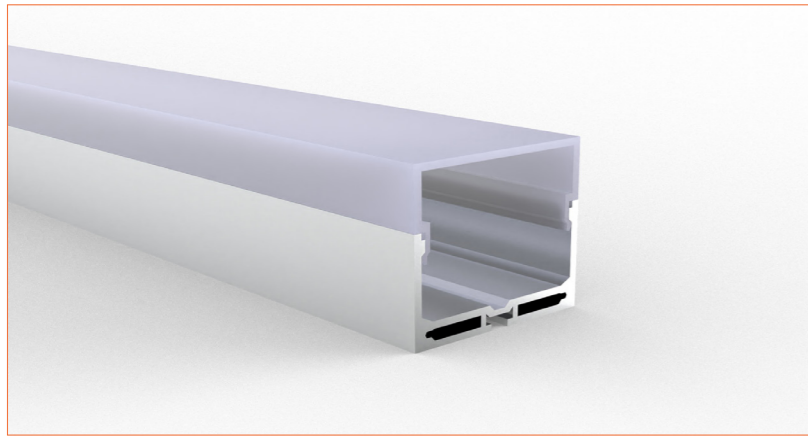

Ref: NOVA TAPE RGBWW

TUNABLE WHITE / DIM TO WARM

Ref: NOVA TAPE DTW

Ref: NOVA TAPE TW

Ref: NOVA TAPE S TW

Ref: AERO TAPE TW

PRO PROFILE SURFACE BE5550

ACCESSORIES