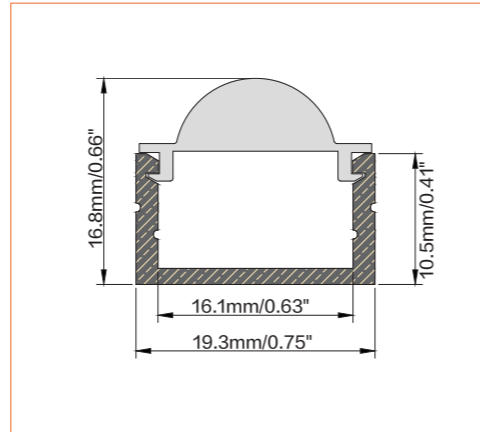

TECHNICAL DRAWING

TECHNICAL DATA

Product Options	Materials	Order Code
Aluminium Profile	AL6063-T5	BE-AP1305
Opal PMMA Cover	PMMA	BE-PC1305
Plastic End Cap	/	BE-PEC1305
Metal Clip	/	BE-MC1305

Length	2m/6.56ft
Dimension (W*H)	19.3*16.8mm/0.75"*0.66"
Max Flex Width	16.1mm/0.63"
Pitch for Diffusion	240LED/m

*Please note that unless otherwise indicated, tape lights, extrusions and lenses will come separately and not assembled.
Standard is 1m/3.28ft per piece, other lengths can be customized.
Maximum: 2m/6.56ft per piece.
Beam angle 30°

LED TAPES

HIGH EFFICACY

WHITE

RGB / RGBW

TUNABLE WHITE / DIM TO WARM