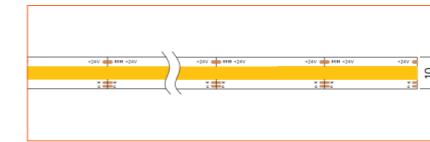

Ref: NOVA TAPE TW