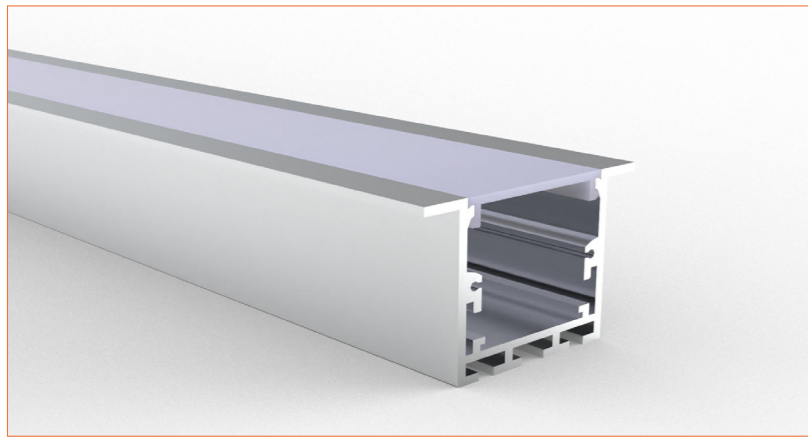

PRO PROFILE RECESSED BE5035

ACCESSORIES