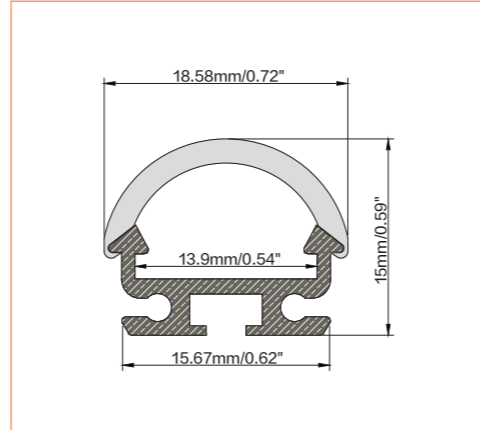

TECHNICAL DRAWING

TECHNICAL DATA

Product Options	Materials	Order Code
Aluminium Profile	AL6063-T5	BE-AP01
Opal PC Cover	PC	BE-PC01
Plastic End Cap	/	BE-PEC01
Metal Clip	/	BE-MC01
Suspended Wire	/	BE-SW01

Length	2m/6.56ft
Dimension (W*H)	18.58*15mm/0.72"*0.59"
Max Flex Width	13.9mm/0.54"
Pitch for Diffusion	180LED/m

*Please note that unless otherwise indicated, tape lights, extrusions and lenses will come separately and not assembled.
Standard is 1m/3.28ft per piece, other lengths can be customized.
Maximum: 2m/6.56ft per piece.

LED TAPES

HIGH EFFICACY

WHITE

RGB / RGBW

TUNABLE WHITE / DIM TO WARM