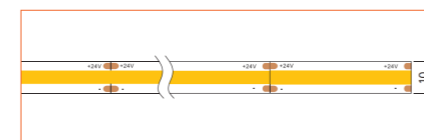

Ref: NOVA TAPE