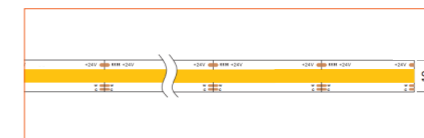

Ref: NOVA TAPE TW