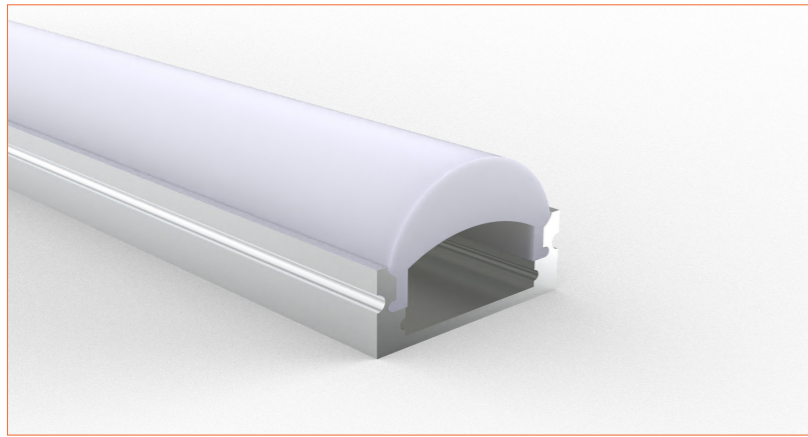

*Please note that unless otherwise indicated, tape lights, extrusions and lenses will come separately and not assembled.

Standard is 1m/3.28ft per piece, other lengths can be customized.

Maximum: 2m/6.56ft per piece.

Ref: NOVA TAPE TW

Ref: NOVA TAPE S TW

Ref: AERO TAPE TW

PRO PROFILE SURFACE BE1302

ACCESSORIES

Plastic End Cap

Metal Clip

Plastic Clip