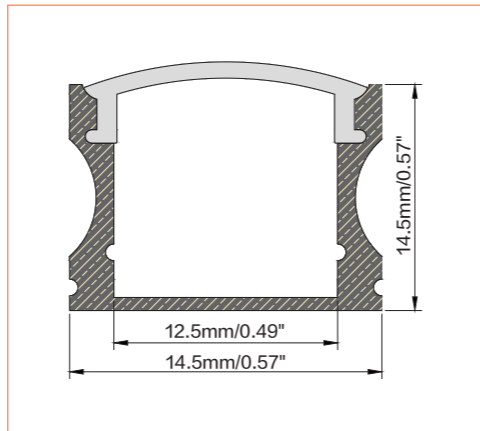

TECHNICAL DRAWING

TECHNICAL DATA

Product Options	Materials	Order Code
Aluminium Profile	AL6063-T5	BE-AP1202
Opal PC Cover	PC	BE-PC1202
Plastic End Cap	PC	BE-PEC1202
Clip	Steel/Plastic	BE-MC1202

Length	1m/3.28ft
Dimension (W*H)	14.5*14.5mm/0.57"*0.57"
Max Flex Width	12.5mm/0.49"
Pitch for Diffusion	180LED/m

*Please note that unless otherwise indicated, tape lights, extrusions and lenses will come separately and not assembled.
Standard is 1m/3.28ft per piece, other lengths can be customized.
Maximum: 2m/6.56ft per piece.

LED TAPES

HIGH EFFICACY

WHITE

RGB / RGBW

TUNABLE WHITE / DIM TO WARM