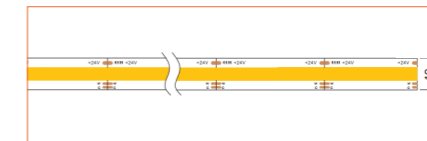

Ref: BELA TAPE RGBW

Ref: BELA TAPE RGBWW

Ref: NOVA TAPE RGB

Ref: NOVA TAPE RGBW

Ref: NOVA TAPE RGBWW

TUNABLE WHITE / DIM TO WARM

Ref: NOVA TAPE DTW

Ref: NOVA TAPE TW