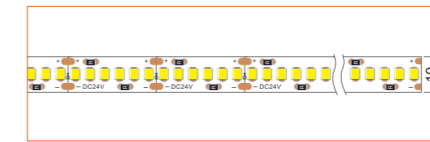

Ref: AERO TAPE HD