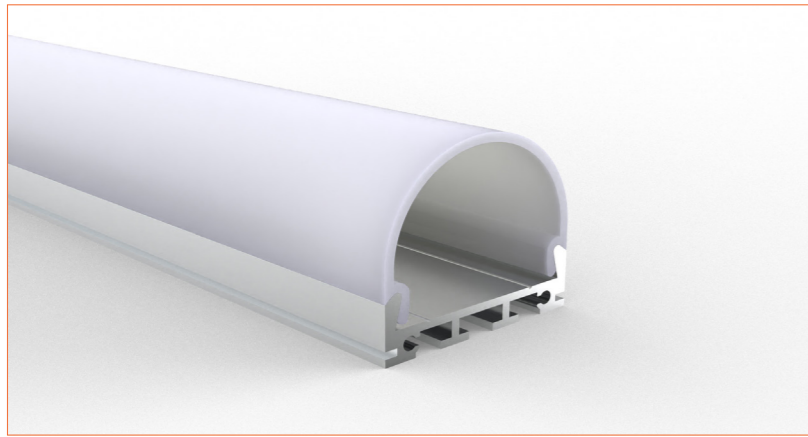

Ref: NOVA TAPE DTW

Ref: NOVA TAPE TW

Ref: NOVA TAPE S TW

Ref: AERO TAPE TW

PRO PROFILE SURFACE BE2401

ACCESSORIES

Plastic End Cap

Metal Clip