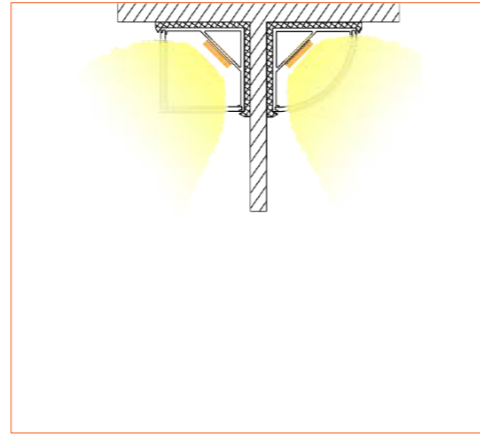

PRO PROFILE SURFACE BE1002

ACCESSORIES