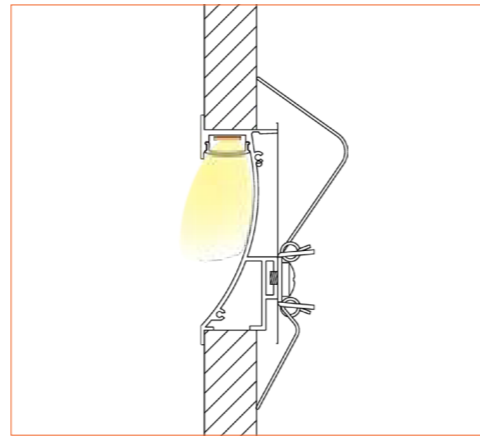

PRO PROFILE SURFACE BE6916

ACCESSORIES