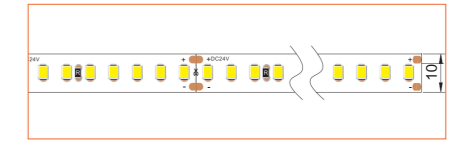

LED TAPES

HIGH EFFICACY

Ref: AERO TAPE HD

Ref: AERO TAPE HD IP54

WHITE

Ref: AERO TAPE

Ref: AERO TAPE HD

Ref: ALTA TAPE