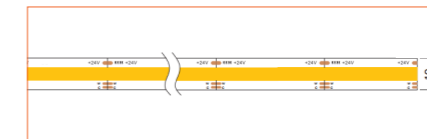

Ref: NOVA TAPE TW