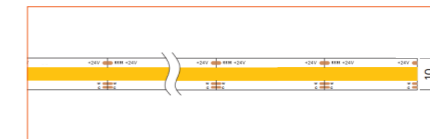

Ref: NOVA TAPE TW