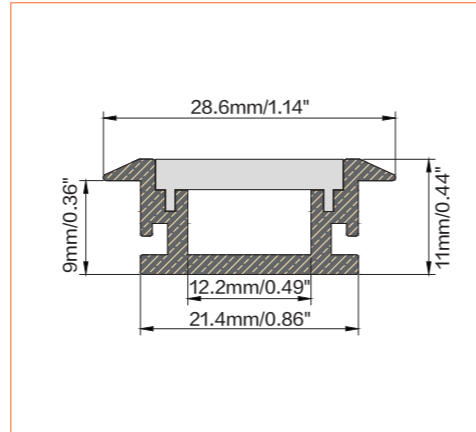

TECHNICAL DRAWING

TECHNICAL DATA

Product Options	Materials	Order Code		
Aluminium Profile	AL6063-T5	BE-AP1612	Length	2m/6.56ft
Opal PC Cover	PC	BE-PC1612	Dimension (W*H)	28.6*11mm/1.14"*0.44"
Plastic End Cap	/	BE-PEC1612	Max Flex Width	12.2mm/0.49"
Metal Clip	/	BE-MC1612	Pitch for Diffusion	120LED/m

*Please note that unless otherwise indicated, tape lights, extrusions and lenses will come separately and not assembled.

Standard is 1m/3.28ft per piece, other lengths can be customized.

Maximum: 2m/6.56ft per piece.

LED TAPES

HIGH EFFICACY

WHITE

RGB / RGBW

TUNABLE WHITE / DIM TO WARM