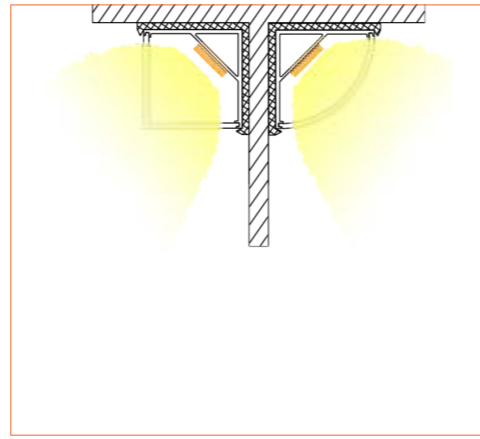

PRO PROFILE SURFACE BE1002

ACCESSORIES