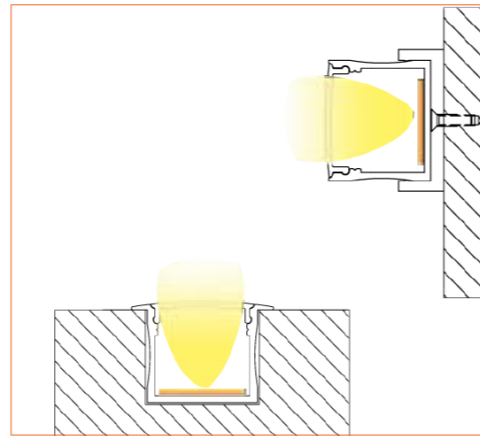

PRO PROFILE RECESSED BE2008

ACCESSORIES