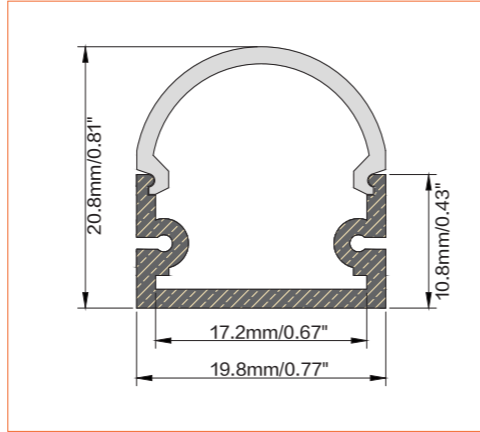

TECHNICAL DRAWING

TECHNICAL DATA

Product Options	Materials	Order Code		
Aluminium Profile	AL6063-T5	BE-AP2019	Length	2m/6.56ft
Opal PC Cover	PC	BE-PC2019	Dimension (W*H)	19.8*20.8mm/0.77"*0.81"
Plastic End Cap	/	BE-PEC2019	Max Flex Width	17.2mm/0.67"
Metal Clip	/	BE-MC2019	Pitch for Diffusion	240LED/m