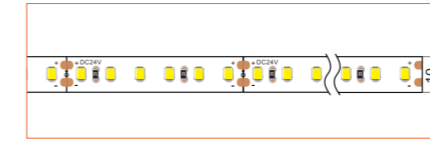

WHITE

Ref: AERO TAPE