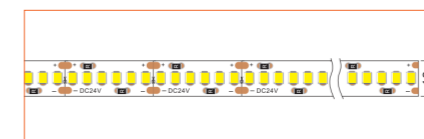

Ref: AERO TAPE HD