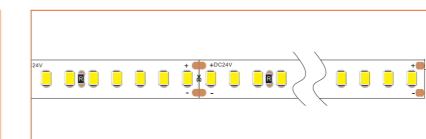

Ref: ALTA TAPE