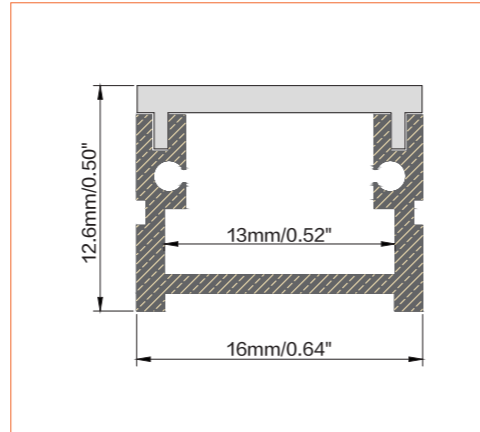

TECHNICAL DRAWING

TECHNICAL DATA

Product Options	Materials	Order Code		
Aluminium Profile	AL6063-T5	BE-AP1612	Length	2m/6.56ft
Opal PC Cover	PC	BE-PC1612	Dimension (W*H)	16*12.6mm/0.64"*0.50"
Plastic End Cap	/	BE-PEC1612	Max Flex Width	13mm/0.52"
Metal Clip	/	BE-MC1612	Pitch for Diffusion	180LED/m

*Please note that unless otherwise indicated, tape lights, extrusions and lenses will come separately and not assembled.
Standard is 1m/3.28ft per piece, other lengths can be customized.
Maximum: 2m/6.56ft per piece.
For IP65

LED TAPES

HIGH EFFICACY

WHITE

RGB / RGBW

TUNABLE WHITE / DIM TO WARM