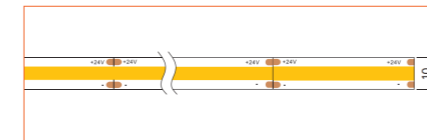

Ref: NOVA TAPE