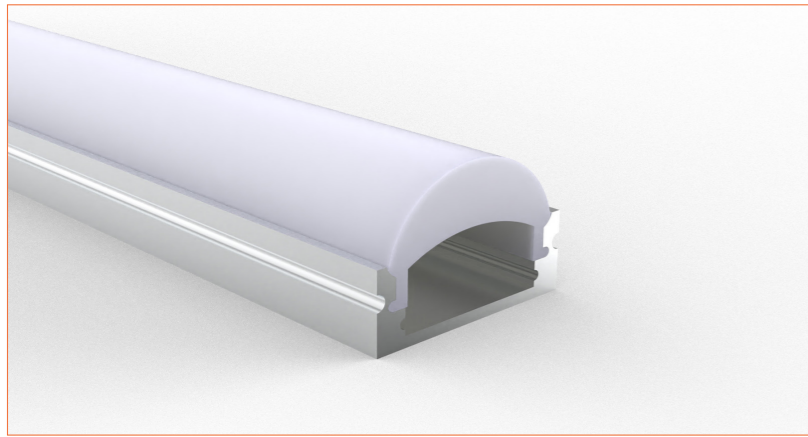

PRO PROFILE SURFACE BE1303

ACCESSORIES