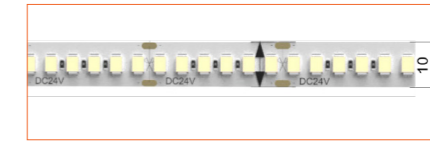

Ref: AERO TAPE HD IP54