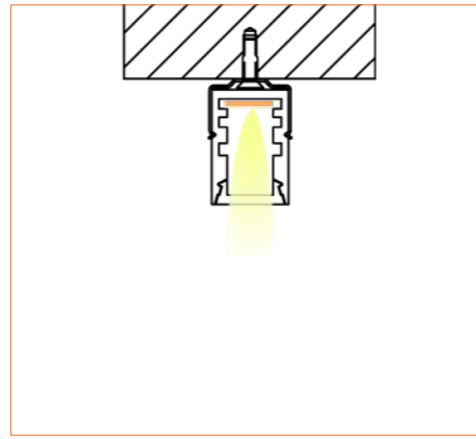

PRO PROFILE SURFACE BEIO13

ACCESSORIES