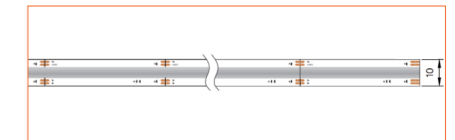

Ref: NOVA TAPE IP54

Ref: AERO TAPE IP68

Ref: ALTA TAPE IP68

RGB / RGBW

Ref: BELA TAPE RGBW

Ref: BELA TAPE RGBWW

Ref: NOVA TAPE RGB

Ref: NOVA TAPE RGBW