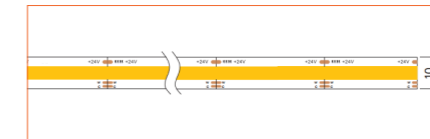

Ref: NOVA TAPE TW