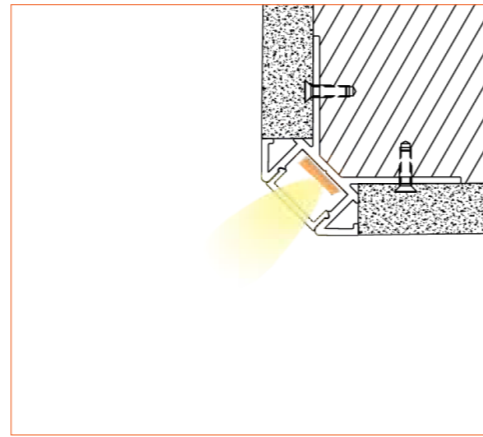

PRO PROFILE DRY WALL BE4128

ACCESSORIES