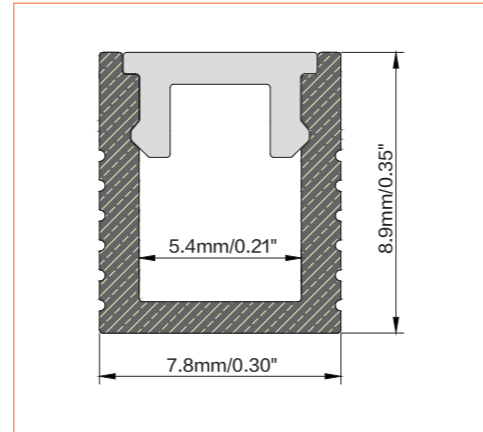

TECHNICAL DRAWING

LED TAPES

WHITE

Ref: NOVA TAPE S

TUNABLE WHITE / DIM TO WARM

Ref: NOVA TAPE S TW

TECHNICAL DATA

Product Options	Materials	Order Code		
Aluminium Profile	AL6063-T5	BE-AP078	Length	2m/6.56ft
Opal PC Cover	PC	BE-PC078	Dimension (W*H)	7.8*8.9mm/0.30"*0.35"
Plastic End Cap	/	BE-PEC078	Max Flex Width	5.4mm/0.21"
Metal Clip	/	BE-MC078	Pitch for Diffusion	180LED/m

*Please note that unless otherwise indicated, tape lights, extrusions and lenses will come separately and not assembled.

Standard is 1m/3.28ft per piece, other lengths can be customized.

Maximum: 2m/6.56ft per piece.