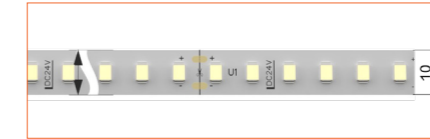

Ref: AERO TAPE CC IP65