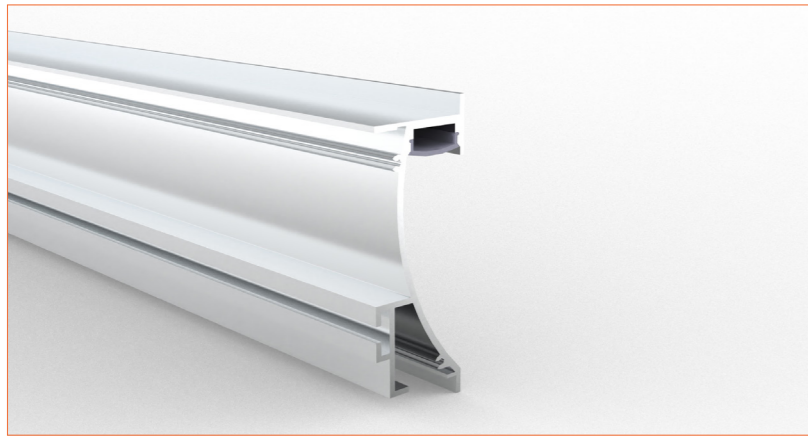

PRO PROFILE SURFACE BE6916

ACCESSORIES