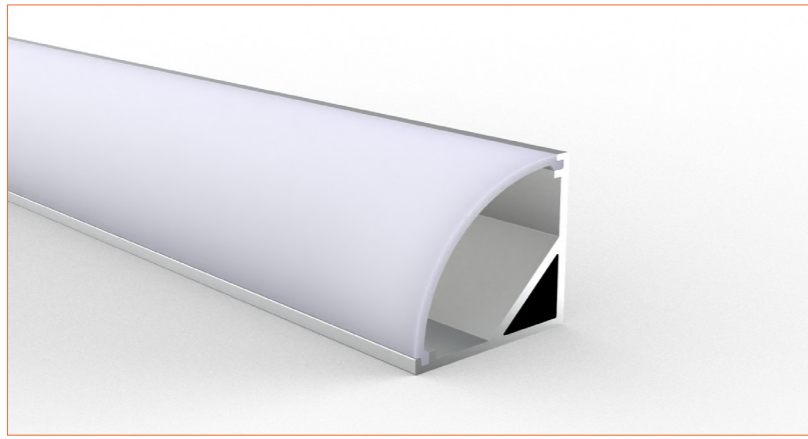

*Please note that unless otherwise indicated, tape lights, extrusions and lenses will come separately and not assembled.
Standard is 1m/3.28ft per piece, other lengths can be customized.
Maximum: 2m/6.56ft per piece.

Ref: NOVA TAPE DTW

Ref: NOVA TAPE TW

Ref: NOVA TAPE S TW

Ref: AERO TAPE TW

PRO PROFILE SURFACE BE1002

ACCESSORIES

Plastic End Cap

Metal Clip