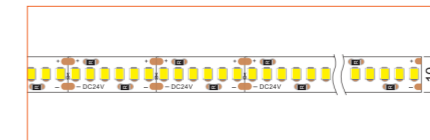

Standard is 1m/3.28ft per piece, other lengths can be customized.

Maximum: 2m/6.56ft per piece.

LED TAPES

HIGH EFFICACY

Ref: AERO TAPE HD

Ref: AERO TAPE HD IP54

WHITE

Ref: AERO TAPE