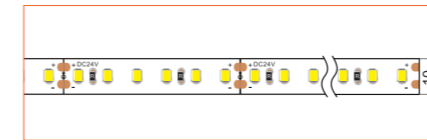

WHITE

Ref: AERO TAPE