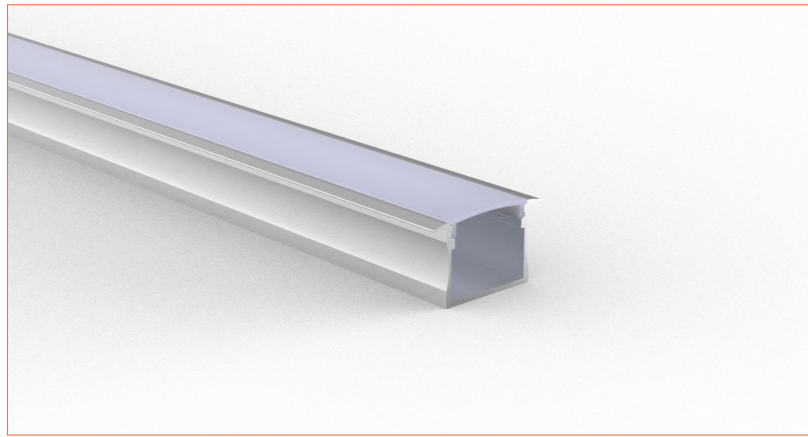

PRO PROFILE RECESSED BE2008

ACCESSORIES