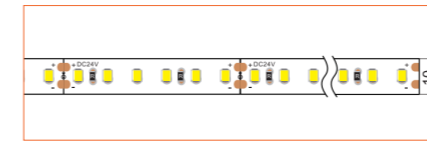

LED TAPES

HIGH EFFICACY

Ref: AERO TAPE HD

Ref: AERO TAPE HD IP54

WHITE

Ref: AERO TAPE

Ref: AERO TAPE HD

Ref: ALTA TAPE