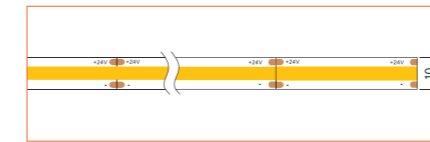

Ref: NOVA TAPE