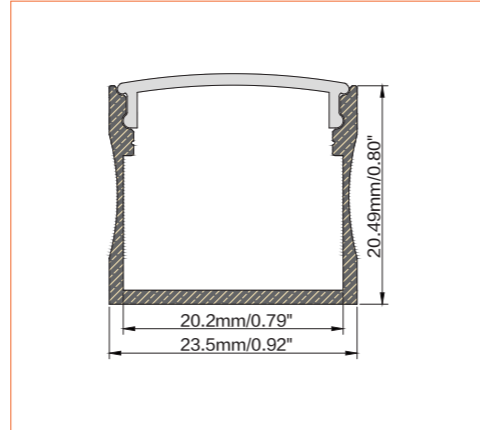

TECHNICAL DRAWING

TECHNICAL DATA

Product Options	Materials	Order Code		
Aluminium Profile	AL6063-T5	BE-AP2007	Length	2m/6.56ft
Opal PC Cover	PC	BE-PC2007	Dimension (W*H)	23.5*20.49mm/0.92"*0.80"
Plastic End Cap	/	BE-PEC2007	Max Flex Width	20.2mm/0.79"
Metal Clip	/	BE-MC2007	Pitch for Diffusion	120LED/m

*Please note that unless otherwise indicated, tape lights, extrusions and lenses will come separately and not assembled.
Standard is 1m/3.28ft per piece, other lengths can be customized.
Maximum: 2m/6.56ft per piece.

LED TAPES

HIGH EFFICACY

WHITE

RGB / RGBW

TUNABLE WHITE / DIM TO WARM