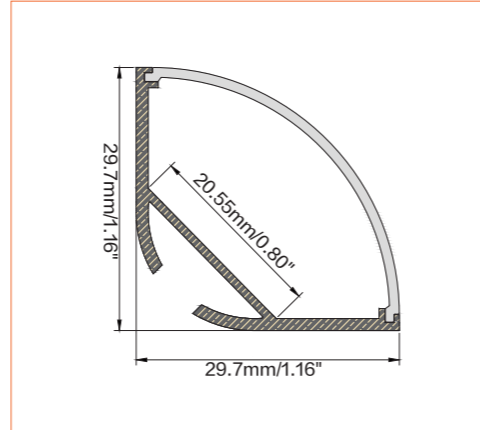

TECHNICAL DRAWING

TECHNICAL DATA

Product Options	Materials	Order Code
Aluminium Profile	AL6063-T5	BE-AP2004
Opal PC Cover	PC	BE-PC2004
Plastic End Cap	/	BE-PEC2004
Plastic Clip	/	BE-PCL2004
Suspended Wire	/	BE-SW2004

Length	2m/6.56ft
Dimension (W*H)	29.7*29.7mm/1.16"*1.16"
Max Flex Width	20.55mm/0.80"
Pitch for Diffusion	120LED/m

*Please note that unless otherwise indicated, tape lights, extrusions and lenses will come separately and not assembled.

Standard is 1m/3.28ft per piece, other lengths can be customized.

Maximum: 2m/6.56ft per piece.

LED TAPES

HIGH EFFICACY

WHITE

RGB / RGBW

TUNABLE WHITE / DIM TO WARM