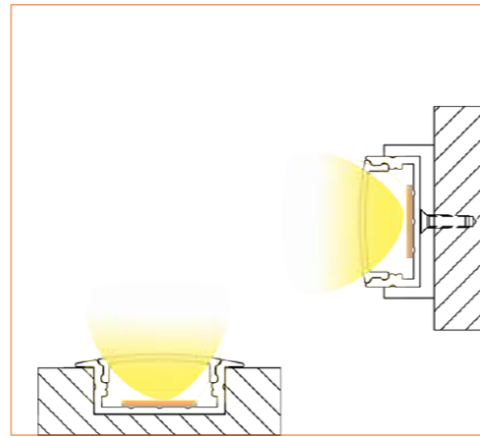

Ref: NOVA TAPE DTW

Ref: NOVA TAPE TW

Ref: NOVA TAPE S TW

Ref: AERO TAPE TW

PRO PROFILE RECESSED BE2001

ACCESSORIES

Plastic End Cap

Adjustable Angle Clips