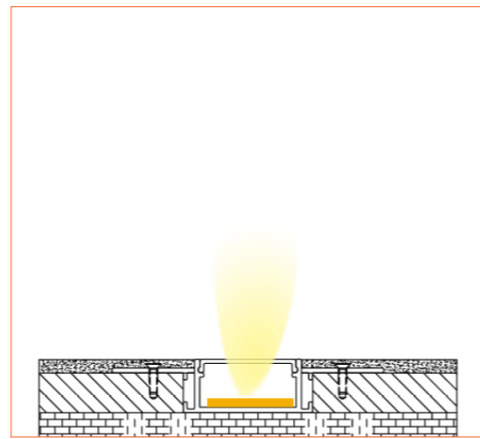

PRO PROFILE DRY WALL BE7615