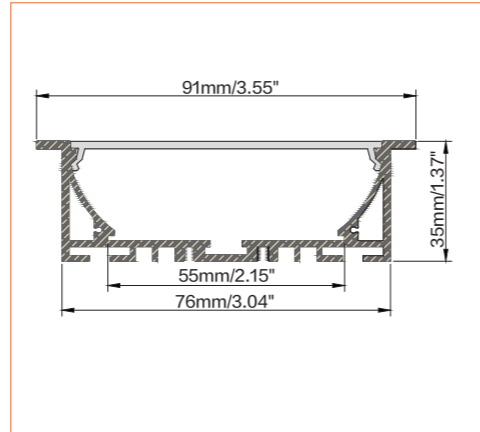

TECHNICAL DRAWING

TECHNICAL DATA

Product Options	Materials	Order Code
Aluminium Profile	AL6063-T5	BE-AP9135
Opal PC Cover	PC	BE-PC9135
Metal End Cap	/	BE-MEC9135
Metal Clip	/	BE-MC9135
Suspended Wire	/	BE-SW9135

Length	2m/6.56ft
Dimension (W*H)	91*35mm/3.55"*1.37"
Max Flex Width	55mm/2.15"
Pitch for Diffusion	120LED/m

*Please note that unless otherwise indicated, tape lights, extrusions and lenses will come separately and not assembled.

Standard is 1m/3.28ft per piece, other lengths can be customized.

Maximum: 2m/6.56ft per piece.

LED TAPES

HIGH EFFICACY

WHITE

RGB / RGBW

TUNABLE WHITE / DIM TO WARM