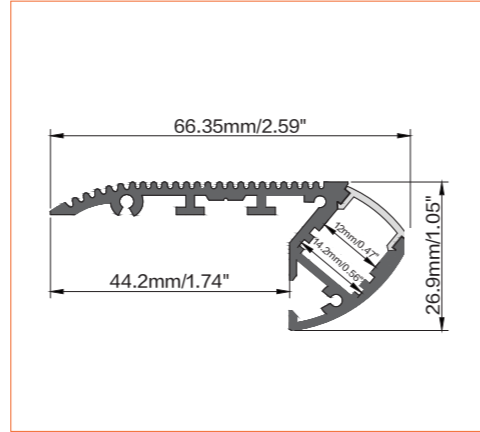

TECHNICAL DRAWING

TECHNICAL DATA

Product Options	Materials	Order Code
Aluminium Profile	AL6063-T5	BE-AP6728
Opal PC Cover	PC	BE-PC6728
Plastic End Cap	/	BE-PEC6728

Length	2m/6.56ft
Dimension (W*H)	66.35*26.9mm/2.59"*1.05"
Max Flex Width	12mm/0.47"
Pitch for Diffusion	240LED/m

*Please note that unless otherwise indicated, tape lights, extrusions and lenses will come separately and not assembled.
Standard is 1m/3.28ft per piece, other lengths can be customized.
Maximum: 2m/6.56ft per piece.

LED TAPES

HIGH EFFICACY

WHITE

RGB / RGBW

TUNABLE WHITE / DIM TO WARM