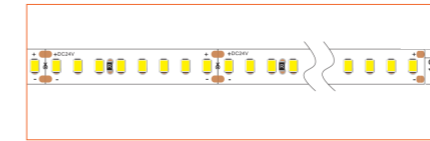

Standard is 1m/3.28ft per piece, other lengths can be customized.

Maximum: 2m/6.56ft per piece.

LED TAPES

HIGH EFFICACY

Ref: AERO TAPE HD

Ref: AERO TAPE HD IP54

WHITE

Ref: AERO TAPE