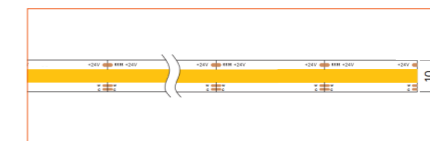

Ref: NOVA TAPE TW