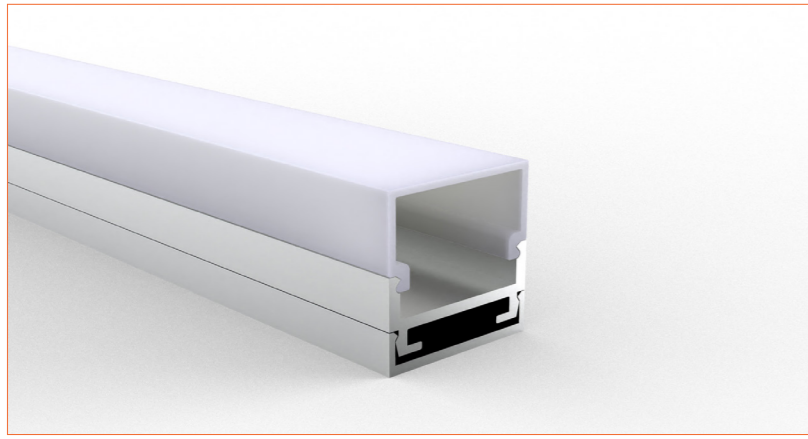

PRO PROFILE SURFACE BEI602

ACCESSORIES