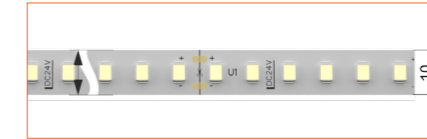

Ref: NOVA TAPE

Ref: NOVA TAPE S

Ref: AERO TAPE IP54

Ref: AERO TAPE CC IP20

Ref: AERO TAPE CC IP65

Ref: NOVA TAPE IP54

RGB / RGBW

Ref: NOVA TAPE RGB