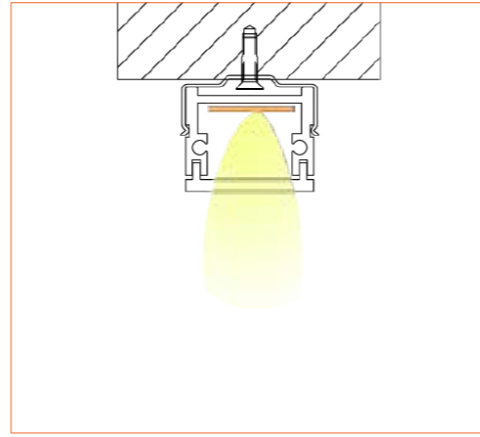

PRO PROFILE SURFACE BE1612

ACCESSORIES