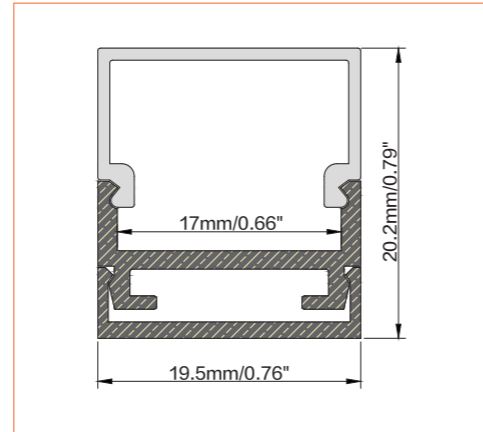

TECHNICAL DRAWING

TECHNICAL DATA

Product Options	Materials	Order Code
Aluminium Profile	AL6063-T5	BE-AP1602
Opal PC Cover	PC	BE-PC1602
Plastic End Cap	/	BE-PEC1602

Length	2m/6.56ft
Dimension (W*H)	19.5*20.2mm/0.76"*0.79"
Max Flex Width	17mm/0.66"
Pitch for Diffusion	180LED/m

*Please note that unless otherwise indicated, tape lights, extrusions and lenses will come separately and not assembled.
Standard is 1m/3.28ft per piece, other lengths can be customized.
Maximum: 2m/6.56ft per piece.

LED TAPES

HIGH EFFICACY

WHITE

RGB / RGBW

TUNABLE WHITE / DIM TO WARM