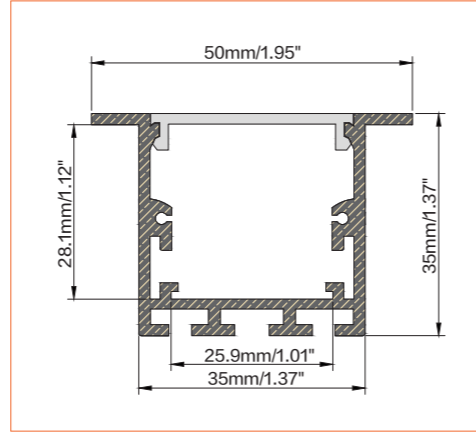

TECHNICAL DRAWING

TECHNICAL DATA

Product Options	Materials	Order Code		
Aluminium Profile	AL6063-T5	BE-AP5035	Length	2m/6.56ft
Opal PC Cover	PC	BE-PC5035	Dimension (W*H)	50*35mm/1.95"*1.37"
Metal End Cap	/	BE-MEC5035	Max Flex Width	25.9mm/1.01"
Spring Clip	/	BE-SC5035	Pitch for Diffusion	120LED/m

*Please note that unless otherwise indicated, tape lights, extrusions and lenses will come separately and not assembled.

Standard is 1m/3.28ft per piece, other lengths can be customized.

Maximum: 2m/6.56ft per piece.

LED TAPES

HIGH EFFICACY

WHITE

RGB / RGBW

TUNABLE WHITE / DIM TO WARM