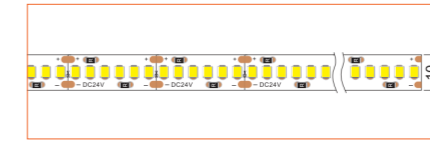

LED TAPES

HIGH EFFICACY

Ref: AERO TAPE HD

Ref: AERO TAPE HD IP54

WHITE

Ref: AERO TAPE

Ref: AERO TAPE HD

Ref: ALTA TAPE