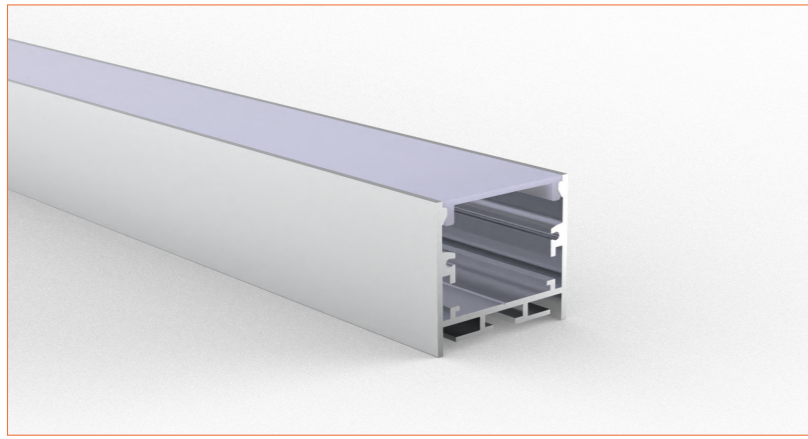

PRO PROFILE SURFACE BE3535

ACCESSORIES