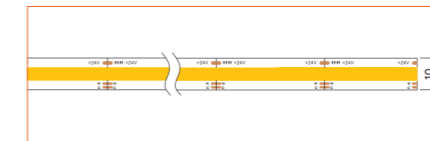

Ref: NOVA TAPE TW