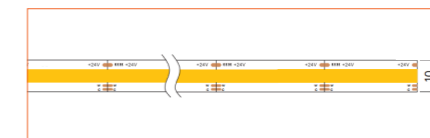

Ref: NOVA TAPE TW