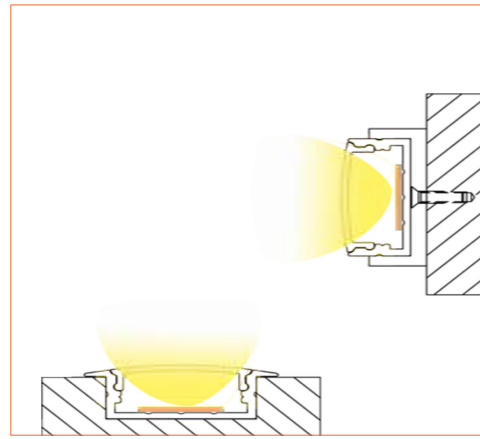

Ref: NOVA TAPE DTW

Ref: NOVA TAPE TW

Ref: NOVA TAPE S TW

Ref: AERO TAPE TW

PRO PROFILE SURFACE BE2002

ACCESSORIES

Plastic End Cap

Metal Clip