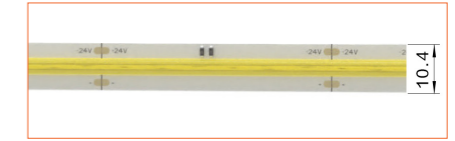

Ref: NOVA TAPE IP54