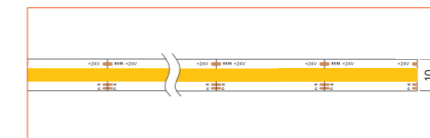

Ref: NOVA TAPE TW