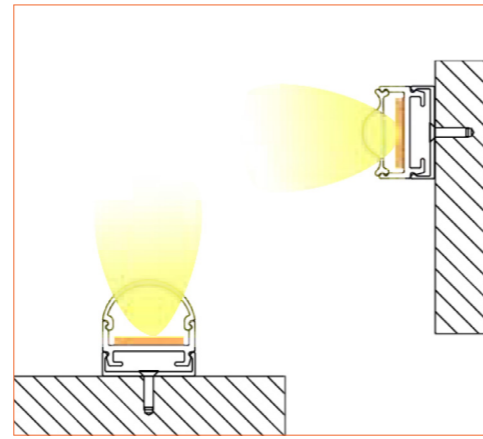

PRO PROFILE SURFACE BEI602

ACCESSORIES