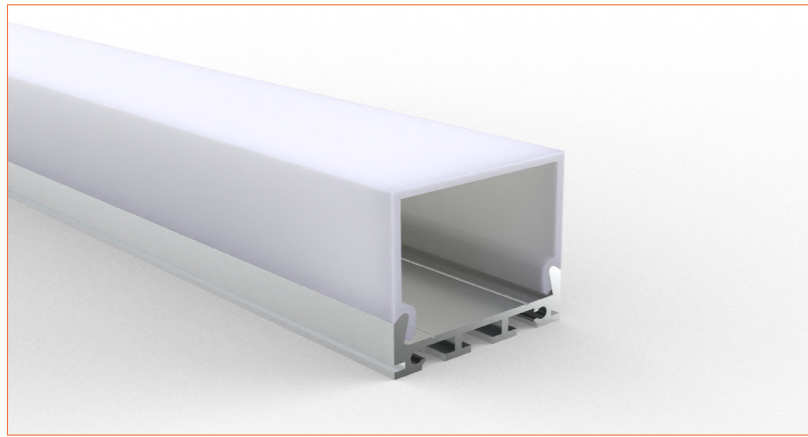

PRO PROFILE SURFACE BE2402

ACCESSORIES