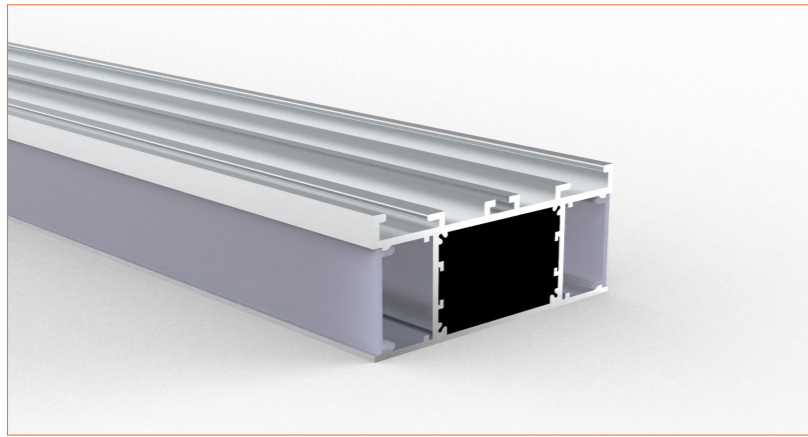

PRO PROFILE SURFACE BE4290

ACCESSORIES