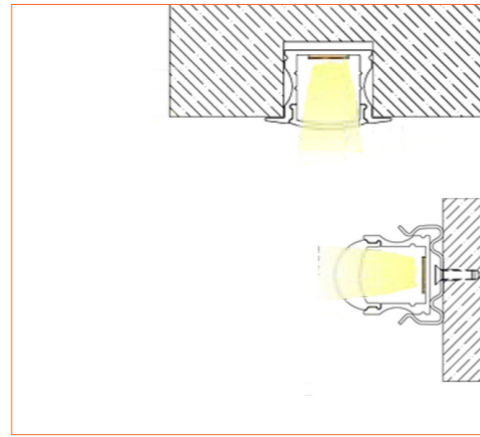

PRO PROFILE SURFACE BE1303

ACCESSORIES