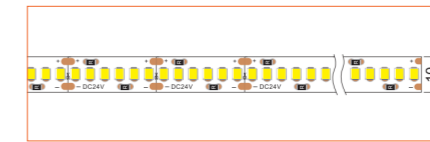

Standard is 1m/3.28ft per piece, other lengths can be customized.

Maximum: 2m/6.56ft per piece.

LED TAPES

HIGH EFFICACY

Ref: AERO TAPE HD

Ref: AERO TAPE HD IP54

WHITE

Ref: AERO TAPE