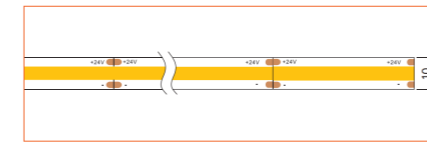

LED TAPES

HIGH EFFICACY

Ref: AERO TAPE HD

Ref: AERO TAPE HD IP54

WHITE

Ref: AERO TAPE

Ref: AERO TAPE HD

Ref: ALTA TAPE