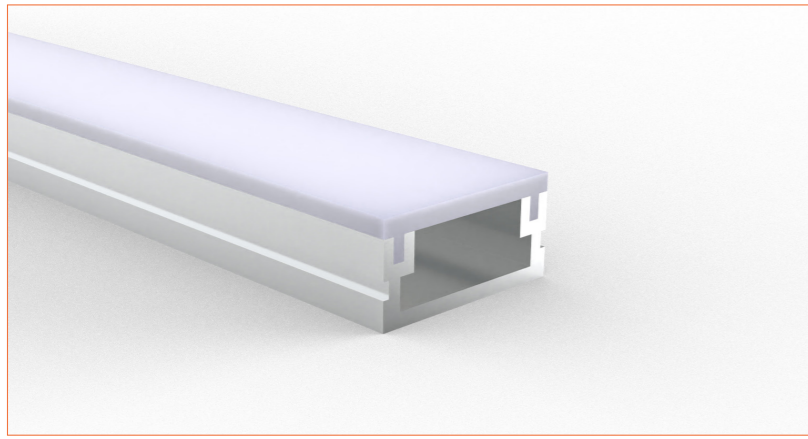

PRO PROFILE SURFACE BE1610

ACCESSORIES