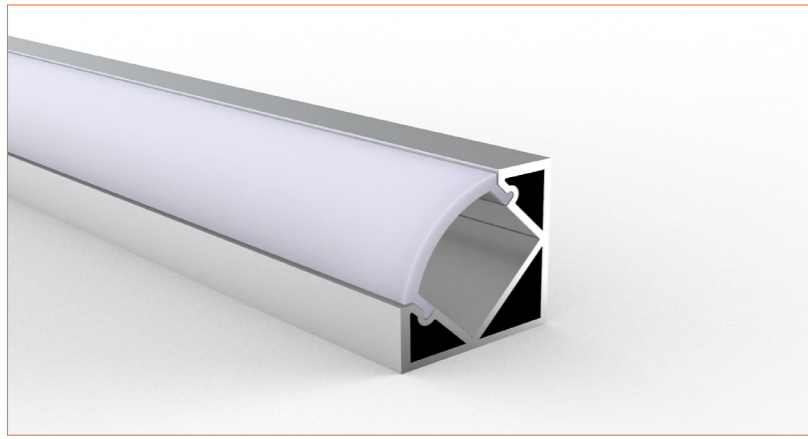

PRO PROFILE SURFACE BE1203

ACCESSORIES