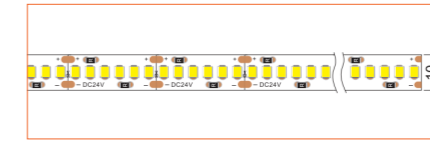

Ref: AERO TAPE HD