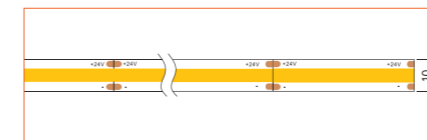

LED TAPES

HIGH EFFICACY

Ref: AERO TAPE HD

Ref: AERO TAPE HD IP54

WHITE

Ref: AERO TAPE

Ref: AERO TAPE HD

Ref: ALTA TAPE