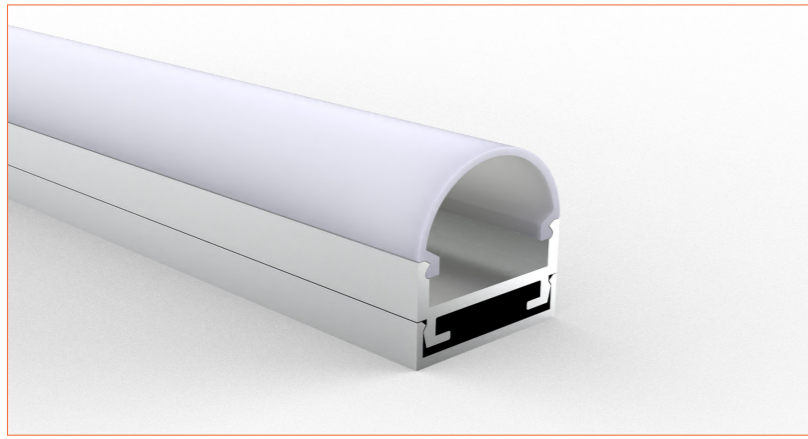

PRO PROFILE SURFACE BEI601

ACCESSORIES