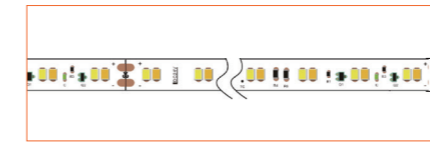

TUNABLE WHITE / DIM TO WARM

Ref: NOVA TAPE DTW