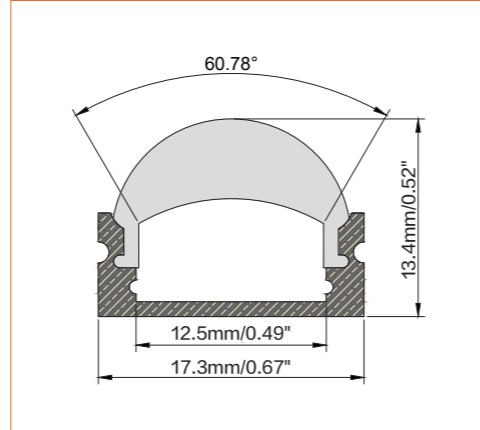

TECHNICAL DRAWING

TECHNICAL DATA

Product Options	Materials	Order Code		
Aluminium Profile	AL6063-T5	BE-AP1303	Length	2m/6.56ft
Opal PC Cover	PC	BE-PC1303	Dimension (W*H)	17.3*13.4mm/0.67"*0.52"
Opal PMMA Cover	PMMA	BE-PM1303	Max Flex Width	12.5mm/0.49"
Plastic End Cap	/	BE-PEC1303	Pitch for Diffusion	180LED/m
Metal Clip	/	BE-MC1303		

*Please note that unless otherwise indicated, tape lights, extrusions and lenses will come separately and not assembled.
Standard is 1m/3.28ft per piece, other lengths can be customized.
Maximum: 2m/6.56ft per piece.

LED TAPES

HIGH EFFICACY

WHITE

RGB / RGBW

TUNABLE WHITE / DIM TO WARM