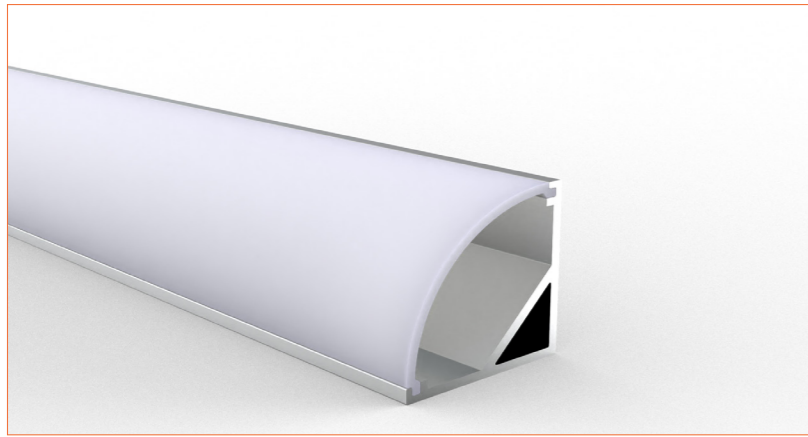

PRO PROFILE SURFACE BE1002

ACCESSORIES