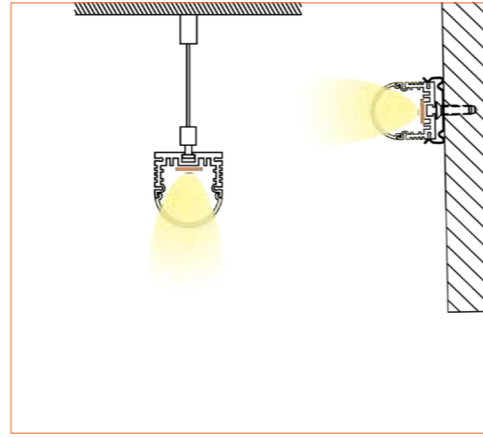

Ref: NOVA TAPE DTW

Ref: NOVA TAPE TW

Ref: NOVA TAPE S TW

Ref: AERO TAPE TW

PRO PROFILE SURFACE BE2831

ACCESSORIES

Plastic End Cap

Metal Clip