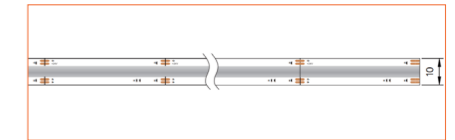

Ref: NOVA TAPE RGB