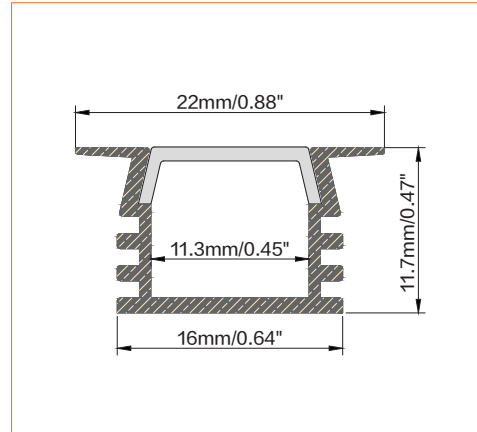

PRO PROFILE RECESSED BEI105

ACCESSORIES

Plastic End Cap

Metal Clip

TECHNICAL DRAWING

TECHNICAL DATA

Product Options	Materials	Order Code
Aluminium Profile	AL6063-T5	BE-AP1105
Opal PC Cover	PC	BE-PC1105
Plastic End Cap	/	BE-PEC1105
Metal Clip	/	BE-MC1105

Length	2m/6.56ft
Dimension (W*H)	22*11.7mm/0.88"*0.47"
Max Flex Width	11.3mm/0.45"
Pitch for Diffusion	120LED/m

*Please note that unless otherwise indicated, tape lights, extrusions and lenses will come separately and not assembled.

Standard is 1m/3.28ft per piece, other lengths can be customized.

Maximum: 2m/6.56ft per piece.

LED TAPES

HIGH EFFICACY

Ref: AERO TAPE HD

Ref: AERO TAPE HD IP54

WHITE

Ref: AERO TAPE