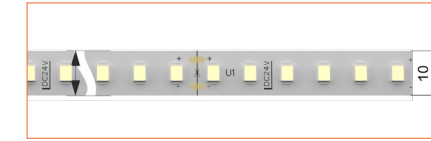

PRO PROFILE RECESSED BEI105

ACCESSORIES

Plastic End Cap

Metal Clip

TECHNICAL DRAWING

TECHNICAL DATA

Product Options	Materials	Order Code
Aluminium Profile	AL6063-T5	BE-AP1105
Opal PC Cover	PC	BE-PC1105
Plastic End Cap	/	BE-PEC1105
Metal Clip	/	BE-MC1105

Length	2m/6.56ft
Dimension (W*H)	22*11.7mm/0.88"*0.47"
Max Flex Width	11.3mm/0.45"
Pitch for Diffusion	120LED/m

*Please note that unless otherwise indicated, tape lights, extrusions and lenses will come separately and not assembled.

Standard is 1m/3.28ft per piece, other lengths can be customized.

Maximum: 2m/6.56ft per piece.

LED TAPES

HIGH EFFICACY

Ref: AERO TAPE HD

Ref: AERO TAPE HD IP54

WHITE

Ref: AERO TAPE

Ref: AERO TAPE HD

Ref: ALTA TAPE

Ref: NOVA TAPE

Ref: NOVA TAPE S

Ref: AERO TAPE IP54

Ref: AERO TAPE CC IP20

Ref: AERO TAPE CC IP65

Ref: NOVA TAPE IP54