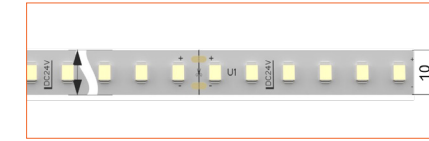

PRO PROFILE RECESSED BEI105

ACCESSORIES

Plastic End Cap

Metal Clip

TECHNICAL DRAWING

TECHNICAL DATA

Product Options	Materials	Order Code
Aluminium Profile	AL6063-T5	BE-AP1105
Opal PC Cover	PC	BE-PC1105
Plastic End Cap	/	BE-PEC1105
Metal Clip	/	BE-MC1105

Length	2m/6.56ft
Dimension (W*H)	22*11.7mm/0.88"*0.47"
Max Flex Width	11.3mm/0.45"
Pitch for Diffusion	120LED/m

*Please note that unless otherwise indicated, tape lights, extrusions and lenses will come separately and not assembled.

Standard is 1m/3.28ft per piece, other lengths can be customized.

Maximum: 2m/6.56ft per piece.

LED TAPES

HIGH EFFICACY

Ref: AERO TAPE HD

Ref: AERO TAPE HD IP54

WHITE

Ref: AERO TAPE

Ref: AERO TAPE HD

Ref: ALTA TAPE

Ref: NOVA TAPE

Ref: NOVA TAPE S

Ref: AERO TAPE IP54

Ref: AERO TAPE CC IP20

Ref: AERO TAPE CC IP65

Ref: NOVA TAPE IP54