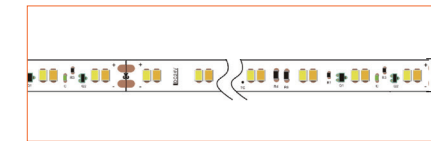

Standard is 1m/3.28ft per piece, other lengths can be customized.

Maximum: 2m/6.56ft per piece.

LED TAPES

HIGH EFFICACY

Ref: AERO TAPE HD

Ref: AERO TAPE HD IP54

WHITE

Ref: AERO TAPE

Ref: AERO TAPE HD

Ref: ALTA TAPE

Ref: NOVA TAPE

Ref: NOVA TAPE S

Ref: AERO TAPE IP54

Ref: AERO TAPE CC IP20

Ref: AERO TAPE CC IP65

Ref: NOVA TAPE IP54

RGB / RGBW

Ref: NOVA TAPE RGB

TUNABLE WHITE / DIM TO WARM

Ref: NOVA TAPE DTW

Ref: NOVA TAPE TW

Ref: NOVA TAPE S TW

Ref: AERO TAPE TW