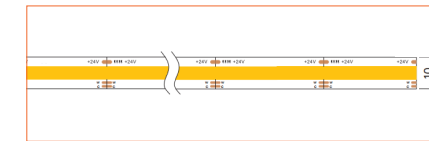

Standard is 1m/3.28ft per piece, other lengths can be customized.

Maximum: 2m/6.56ft per piece.

LED TAPES

HIGH EFFICACY

Ref: AERO TAPE HD

Ref: AERO TAPE HD IP54

WHITE

Ref: AERO TAPE

RGB / RGBW

Ref: NOVA TAPE RGB

TUNABLE WHITE / DIM TO WARM

Ref: NOVA TAPE DTW

Ref: NOVA TAPE TW

Ref: NOVA TAPE S TW

Ref: AERO TAPE TW