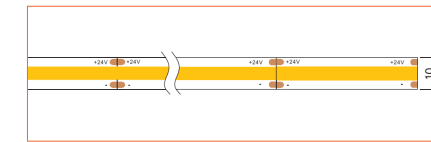

Ref: NOVA TAPE