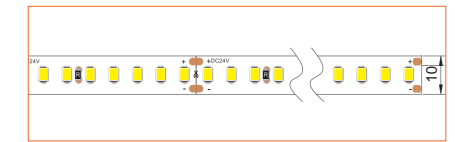

Length	2m/6.56ft
Dimension (W*H)	22*11.7mm/0.88"*0.47"
Max Flex Width	11.3mm/0.45"
Pitch for Diffusion	120LED/m

*Please note that unless otherwise indicated, tape lights, extrusions and lenses will come separately and not assembled.

Standard is 1m/3.28ft per piece, other lengths can be customized.

Maximum: 2m/6.56ft per piece.

LED TAPES

HIGH EFFICACY

Ref: AERO TAPE HD

Ref: AERO TAPE HD IP54

WHITE

Ref: AERO TAPE

Ref: AERO TAPE HD

Ref: ALTA TAPE

Ref: NOVA TAPE

Ref: NOVA TAPE S

Ref: AERO TAPE IP54

Ref: AERO TAPE CC IP20

Ref: AERO TAPE CC IP65

Ref: NOVA TAPE IP54