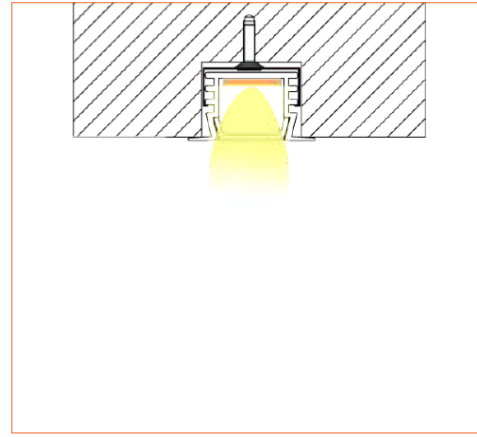

PRO PROFILE RECESSED BEI105

ACCESSORIES

Plastic End Cap

Metal Clip

TECHNICAL DRAWING

TECHNICAL DATA

Product Options	Materials	Order Code
Aluminium Profile	AL6063-T5	BE-AP1105
Opal PC Cover	PC	BE-PC1105
Plastic End Cap	/	BE-PEC1105
Metal Clip	/	BE-MC1105

Length	2m/6.56ft
Dimension (W*H)	22*11.7mm/0.88"*0.47"
Max Flex Width	11.3mm/0.45"
Pitch for Diffusion	120LED/m

*Please note that unless otherwise indicated, tape lights, extrusions and lenses will come separately and not assembled.

Standard is 1m/3.28ft per piece, other lengths can be customized.

Maximum: 2m/6.56ft per piece.

LED TAPES

HIGH EFFICACY

Ref: AERO TAPE HD

Ref: AERO TAPE HD IP54

WHITE

Ref: AERO TAPE