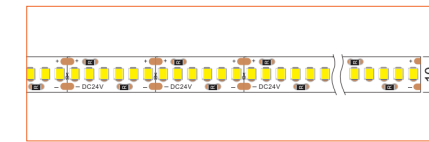

Length	2m/6.56ft
Dimension (W*H)	22*11.7mm/0.88"*0.47"
Max Flex Width	11.3mm/0.45"
Pitch for Diffusion	120LED/m

*Please note that unless otherwise indicated, tape lights, extrusions and lenses will come separately and not assembled.

Standard is 1m/3.28ft per piece, other lengths can be customized.

Maximum: 2m/6.56ft per piece.

LED TAPES

HIGH EFFICACY

Ref: AERO TAPE HD

Ref: AERO TAPE HD IP54

WHITE

Ref: AERO TAPE

Ref: AERO TAPE HD

Ref: ALTA TAPE

Ref: NOVA TAPE

Ref: NOVA TAPE S

Ref: AERO TAPE IP54

Ref: AERO TAPE CC IP20

Ref: AERO TAPE CC IP65

Ref: NOVA TAPE IP54