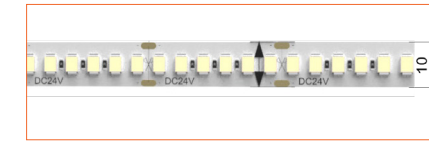

PRO PROFILE RECESSED BEI105

ACCESSORIES

Plastic End Cap

Metal Clip

TECHNICAL DRAWING

TECHNICAL DATA

Product Options	Materials	Order Code
Aluminium Profile	AL6063-T5	BE-AP1105
Opal PC Cover	PC	BE-PC1105
Plastic End Cap	/	BE-PEC1105
Metal Clip	/	BE-MC1105

Length	2m/6.56ft
Dimension (W*H)	22*11.7mm/0.88"*0.47"
Max Flex Width	11.3mm/0.45"
Pitch for Diffusion	120LED/m

*Please note that unless otherwise indicated, tape lights, extrusions and lenses will come separately and not assembled.

Standard is 1m/3.28ft per piece, other lengths can be customized.

Maximum: 2m/6.56ft per piece.

LED TAPES

HIGH EFFICACY

Ref: AERO TAPE HD

Ref: AERO TAPE HD IP54

WHITE

Ref: AERO TAPE