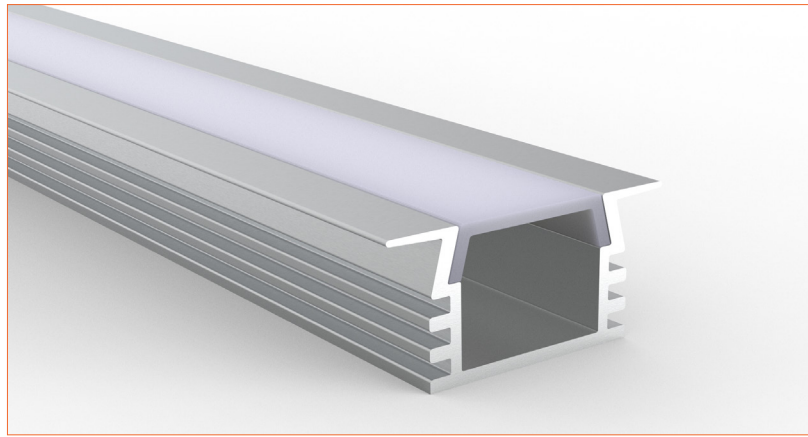

PRO PROFILE RECESSED BEI105

ACCESSORIES

Plastic End Cap

Metal Clip

TECHNICAL DRAWING

TECHNICAL DATA

Product Options	Materials	Order Code
Aluminium Profile	AL6063-T5	BE-AP1105
Opal PC Cover	PC	BE-PC1105
Plastic End Cap	/	BE-PEC1105
Metal Clip	/	BE-MC1105

Length	2m/6.56ft
Dimension (W*H)	22*11.7mm/0.88"*0.47"
Max Flex Width	11.3mm/0.45"
Pitch for Diffusion	120LED/m

*Please note that unless otherwise indicated, tape lights, extrusions and lenses will come separately and not assembled.

Standard is 1m/3.28ft per piece, other lengths can be customized.

Maximum: 2m/6.56ft per piece.

LED TAPES

HIGH EFFICACY

Ref: AERO TAPE HD

Ref: AERO TAPE HD IP54

WHITE

Ref: AERO TAPE