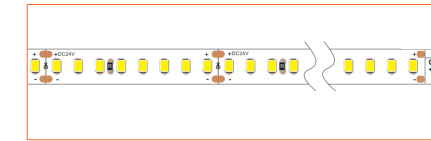

Length	2m/6.56ft
Dimension (W*H)	22*11.7mm/0.88"*0.47"
Max Flex Width	11.3mm/0.45"
Pitch for Diffusion	120LED/m

*Please note that unless otherwise indicated, tape lights, extrusions and lenses will come separately and not assembled.

Standard is 1m/3.28ft per piece, other lengths can be customized.

Maximum: 2m/6.56ft per piece.

LED TAPES

HIGH EFFICACY

Ref: AERO TAPE HD

Ref: AERO TAPE HD IP54

WHITE

Ref: AERO TAPE