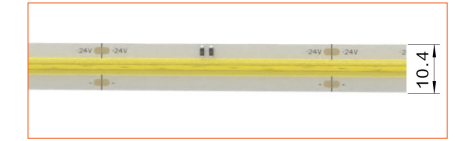

Standard is 1m/3.28ft per piece, other lengths can be customized.

Maximum: 2m/6.56ft per piece.

LED TAPES

HIGH EFFICACY

Ref: AERO TAPE HD

Ref: AERO TAPE HD IP54

WHITE

Ref: AERO TAPE

Ref: AERO TAPE HD

Ref: ALTA TAPE

Ref: NOVA TAPE

Ref: NOVA TAPE S

Ref: AERO TAPE IP54

Ref: AERO TAPE CC IP20

Ref: AERO TAPE CC IP65

Ref: NOVA TAPE IP54