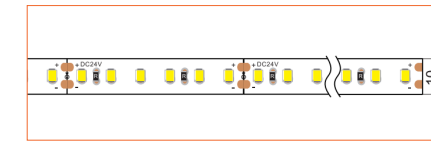

Length	2m/6.56ft
Dimension (W*H)	22*11.7mm/0.88"*0.47"
Max Flex Width	11.3mm/0.45"
Pitch for Diffusion	120LED/m

*Please note that unless otherwise indicated, tape lights, extrusions and lenses will come separately and not assembled.

Standard is 1m/3.28ft per piece, other lengths can be customized.

Maximum: 2m/6.56ft per piece.

LED TAPES

HIGH EFFICACY

Ref: AERO TAPE HD

Ref: AERO TAPE HD IP54

WHITE

Ref: AERO TAPE

Ref: AERO TAPE HD

Ref: ALTA TAPE

Ref: NOVA TAPE

Ref: NOVA TAPE S

Ref: AERO TAPE IP54

Ref: AERO TAPE CC IP20

Ref: AERO TAPE CC IP65

Ref: NOVA TAPE IP54