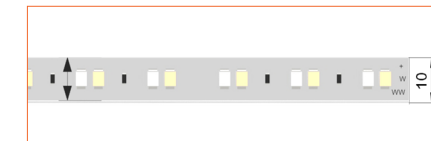

Standard is 1m/3.28ft per piece, other lengths can be customized.

Maximum: 2m/6.56ft per piece.

LED TAPES

HIGH EFFICACY

Ref: AERO TAPE HD

Ref: AERO TAPE HD IP54

WHITE

Ref: AERO TAPE

RGB / RGBW

Ref: NOVA TAPE RGB

TUNABLE WHITE / DIM TO WARM

Ref: NOVA TAPE DTW

Ref: NOVA TAPE TW

Ref: NOVA TAPE S TW

Ref: AERO TAPE TW