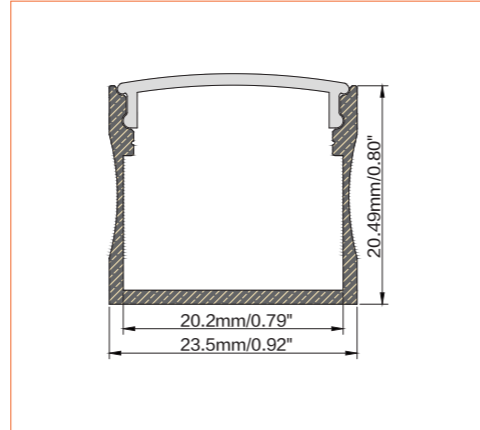

## TECHNICAL DRAWING

## TECHNICAL DATA

Product Options	Materials	Order Code		
Aluminium Profile	AL6063-T5	BE-AP2007	Length	2m/6.56ft
Opal PC Cover	PC	BE-PC2007	Dimension (W*H)	23.5*20.49mm/0.92"*0.80"
Plastic End Cap	/	BE-PEC2007	Max Flex Width	20.2mm/0.79"
Metal Clip	/	BE-MC2007	Pitch for Diffusion	120LED/m

\*Please note that unless otherwise indicated, tape lights, extrusions and lenses will come separately and not assembled.  
Standard is 1m/3.28ft per piece, other lengths can be customized.  
Maximum: 2m/6.56ft per piece.