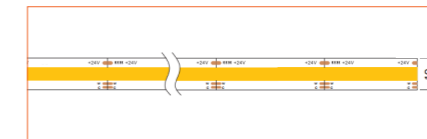

### RGB / RGBW

Ref: BELA TAPE RGBW

Ref: BELA TAPE RGBWW

Ref: NOVA TAPE RGB

Ref: NOVA TAPE RGBW

Ref: NOVA TAPE RGBWW

### TUNABLE WHITE / DIM TO WARM

Ref: NOVA TAPE DTW

Ref: NOVA TAPE TW

Ref: NOVA TAPE S TW

Ref: AERO TAPE TW