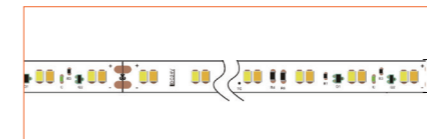

Ref: AERO TAPE CC IP65

Ref: NOVA TAPE IP67

Ref: NOVA TAPE IP54

Ref: AERO TAPE IP68

Ref: ALTA TAPE IP68

### RGB / RGBW

Ref: BELA TAPE RGBW

Ref: BELA TAPE RGBWW

Ref: NOVA TAPE RGB

Ref: NOVA TAPE RGBW

Ref: NOVA TAPE RGBWW

### TUNABLE WHITE / DIM TO WARM

Ref: NOVA TAPE DTW

Ref: NOVA TAPE TW

Ref: NOVA TAPE S TW

Ref: AERO TAPE TW