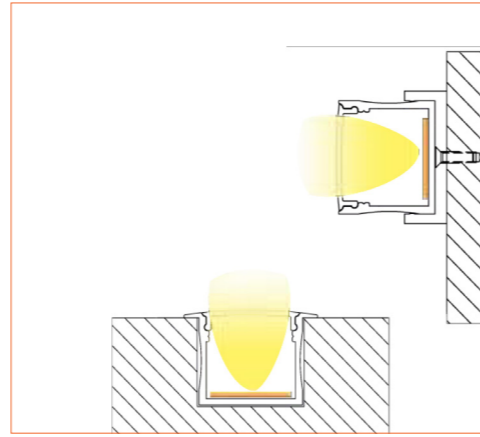

PRO PROFILE SURFACE BE2007

ACCESSORIES