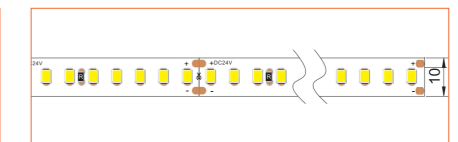

Ref: ALTA TAPE