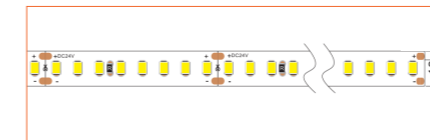

LED TAPES

HIGH EFFICACY

Ref: AERO TAPE HD