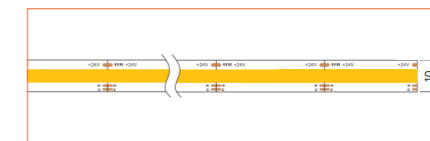

### RGB / RGBW

Ref: BELA TAPE RGBW

Ref: BELA TAPE RGBWW

Ref: NOVA TAPE RGB

Ref: NOVA TAPE RGBW

Ref: NOVA TAPE RGBWW

### TUNABLE WHITE / DIM TO WARM

Ref: NOVA TAPE DTW

Ref: NOVA TAPE TW

Ref: NOVA TAPE S TW

Ref: AERO TAPE TW