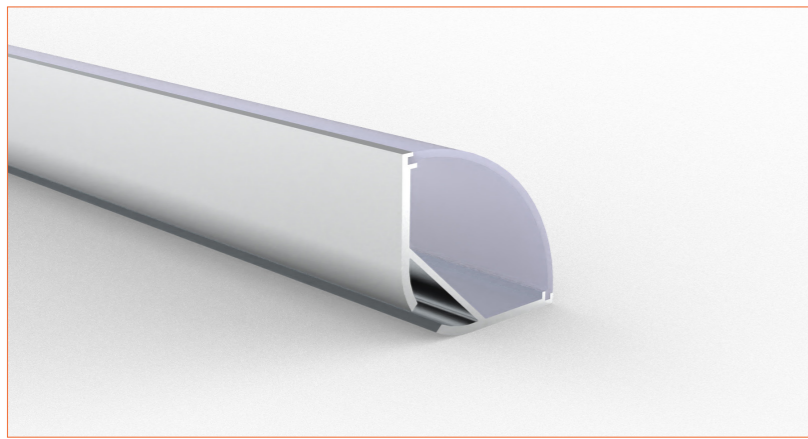

# PRO PROFILE SURFACE BE2004

## ACCESSORIES

Plastic End Cap

Plastic Clip

Suspend Accessories

180° Joint Accessories

90° Outer Corner Accessories

Length	2m/6.56ft
Dimension (W*H)	29.7*29.7mm/1.16"*1.16"
Max Flex Width	20.55mm/0.80"
Pitch for Diffusion	120LED/m

\*Please note that unless otherwise indicated, tape lights, extrusions and lenses will come separately and not assembled.

Standard is 1m/3.28ft per piece, other lengths can be customized.

Maximum: 2m/6.56ft per piece.