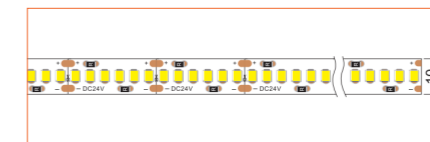

Ref: AERO TAPE HD