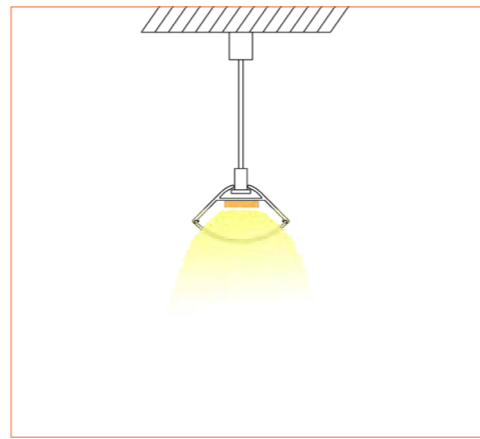

# PRO PROFILE SURFACE BE2004

## ACCESSORIES

Plastic End Cap

Plastic Clip

Suspend Accessories

180° Joint Accessories

90° Outer Corner Accessories