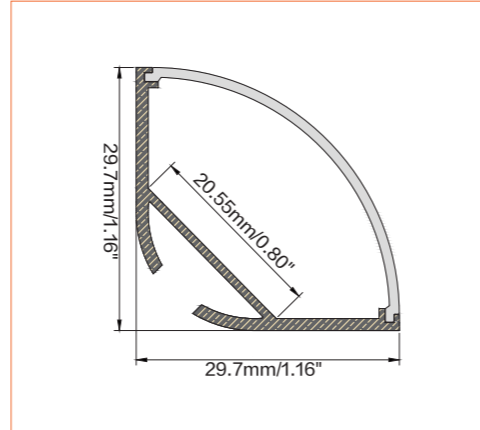

## ACCESSORIES

Plastic End Cap

Plastic Clip

Suspend Accessories

180° Joint Accessories

90° Outer Corner Accessories

## TECHNICAL DRAWING

Length	2m/6.56ft
Dimension (W*H)	29.7*29.7mm/1.16"*1.16"
Max Flex Width	20.55mm/0.80"
Pitch for Diffusion	120LED/m

\*Please note that unless otherwise indicated, tape lights, extrusions and lenses will come separately and not assembled.

Standard is 1m/3.28ft per piece, other lengths can be customized.

Maximum: 2m/6.56ft per piece.