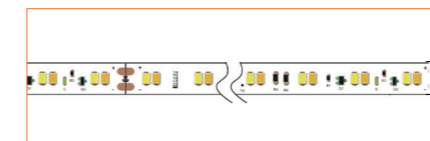

Ref: AERO TAPE CC IP65

Ref: NOVA TAPE IP67

Ref: NOVA TAPE IP54

Ref: AERO TAPE IP68

Ref: ALTA TAPE IP68

### RGB / RGBW

Ref: BELA TAPE RGBW

Ref: BELA TAPE RGBWW

Ref: NOVA TAPE RGB

Ref: NOVA TAPE RGBW

Ref: NOVA TAPE RGBWW

### TUNABLE WHITE / DIM TO WARM

Ref: NOVA TAPE DTW

Ref: NOVA TAPE TW

Ref: NOVA TAPE S TW

Ref: AERO TAPE TW