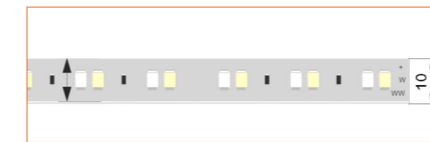

### TUNABLE WHITE / DIM TO WARM

Ref: NOVA TAPE DTW

Ref: NOVA TAPE TW

Ref: NOVA TAPE S TW

Ref: AERO TAPE TW