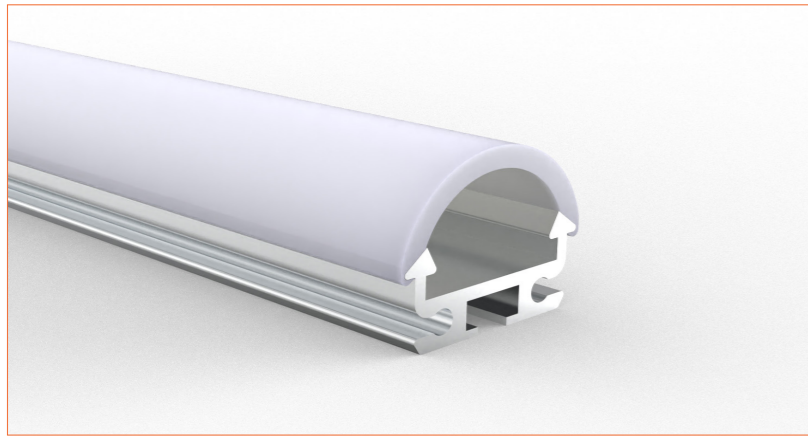

PRO PROFILE SURFACE BEOI

ACCESSORIES

Metal End Cap

Spring Clip

Plastic Clip

Plastic Clip

Suspended Wire

TECHNICAL DRAWING

TECHNICAL DATA

Product Options	Materials	Order Code
Aluminium Profile	AL6063-T5	BE-AP01
Opal PC Cover	PC	BE-PC01
Plastic End Cap	/	BE-PEC01
Metal Clip	/	BE-MC01
Suspended Wire	/	BE-SW01

Length	2m/6.56ft
Dimension (W*H)	18.58*15mm/0.72"*0.59"
Max Flex Width	13.9mm/0.54"
Pitch for Diffusion	180LED/m

*Please note that unless otherwise indicated, tape lights, extrusions and lenses will come separately and not assembled.
Standard is 1m/3.28ft per piece, other lengths can be customized.
Maximum: 2m/6.56ft per piece.

LED TAPES

HIGH EFFICACY

Ref: AERO TAPE HD

Ref: AERO TAPE HD IP54

WHITE

Ref: AERO TAPE

Ref: AERO TAPE HD

Ref: ALTA TAPE