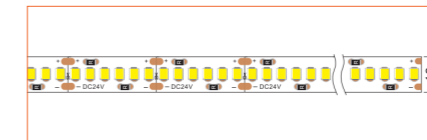

*Please note that unless otherwise indicated, tape lights, extrusions and lenses will come separately and not assembled.
Standard is 1m/3.28ft per piece, other lengths can be customized.
Maximum: 2m/6.56ft per piece.

LED TAPES

HIGH EFFICACY

Ref: AERO TAPE HD

Ref: AERO TAPE HD IP54

WHITE

Ref: AERO TAPE

Ref: AERO TAPE HD

Ref: ALTA TAPE

Ref: NOVA TAPE

Ref: NOVA TAPE S

Ref: AERO TAPE IP54

Ref: AERO TAPE CC IP20

Ref: AERO TAPE CC IP65

Ref: NOVA TAPE IP67

Ref: NOVA TAPE IP54

Ref: AERO TAPE IP68