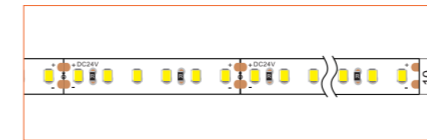

*Please note that unless otherwise indicated, tape lights, extrusions and lenses will come separately and not assembled.
Standard is 1m/3.28ft per piece, other lengths can be customized.
Maximum: 2m/6.56ft per piece.

LED TAPES

HIGH EFFICACY

Ref: AERO TAPE HD

Ref: AERO TAPE HD IP54

WHITE

Ref: AERO TAPE

Ref: AERO TAPE HD

Ref: ALTA TAPE

Ref: NOVA TAPE

Ref: NOVA TAPE S

Ref: AERO TAPE IP54

Ref: AERO TAPE CC IP20

Ref: AERO TAPE CC IP65

Ref: NOVA TAPE IP67

Ref: NOVA TAPE IP54

Ref: AERO TAPE IP68