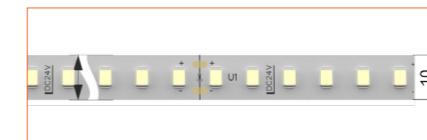

LED TAPES

HIGH EFFICACY

Ref: AERO TAPE HD

Ref: AERO TAPE HD IP54

WHITE

Ref: AERO TAPE

Ref: AERO TAPE HD

Ref: ALTA TAPE

Ref: NOVA TAPE

Ref: NOVA TAPE S

Ref: AERO TAPE IP54

Ref: AERO TAPE CC IP20

Ref: AERO TAPE CC IP65

Ref: NOVA TAPE IP67

Ref: NOVA TAPE IP54

Ref: AERO TAPE IP68

Ref: ALTA TAPE IP68

RGB / RGBW

Ref: BELA TAPE RGBW

Ref: BELA TAPE RGBWW

Ref: NOVA TAPE RGB

Ref: NOVA TAPE RGBW

Ref: NOVA TAPE RGBWW

TUNABLE WHITE / DIM TO WARM