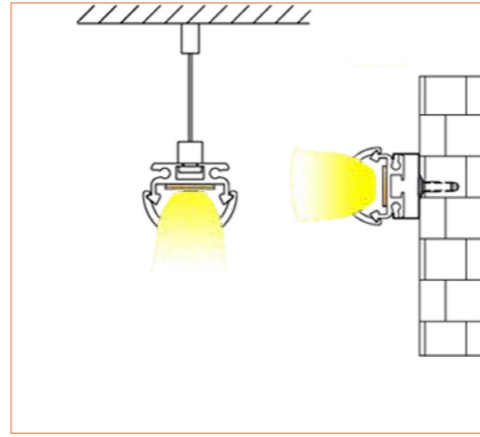

PRO PROFILE SURFACE BEOI

ACCESSORIES

Metal End Cap

Spring Clip

Plastic Clip

Plastic Clip

Suspended Wire

TECHNICAL DRAWING

TECHNICAL DATA

Product Options	Materials	Order Code
Aluminium Profile	AL6063-T5	BE-AP01
Opal PC Cover	PC	BE-PC01
Plastic End Cap	/	BE-PEC01
Metal Clip	/	BE-MC01
Suspended Wire	/	BE-SW01

Length	2m/6.56ft
Dimension (W*H)	18.58*15mm/0.72"*0.59"
Max Flex Width	13.9mm/0.54"
Pitch for Diffusion	180LED/m

*Please note that unless otherwise indicated, tape lights, extrusions and lenses will come separately and not assembled.
Standard is 1m/3.28ft per piece, other lengths can be customized.
Maximum: 2m/6.56ft per piece.