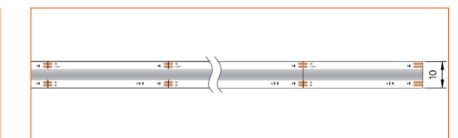

Ref: ALTA TAPE IP68

RGB / RGBW

Ref: BELA TAPE RGBW

Ref: BELA TAPE RGBWW

Ref: NOVA TAPE RGB

Ref: NOVA TAPE RGBW

Ref: NOVA TAPE RGBWW

TUNABLE WHITE / DIM TO WARM

Ref: NOVA TAPE DTW

Ref: NOVA TAPE TW

Ref: NOVA TAPE S TW

Ref: AERO TAPE TW