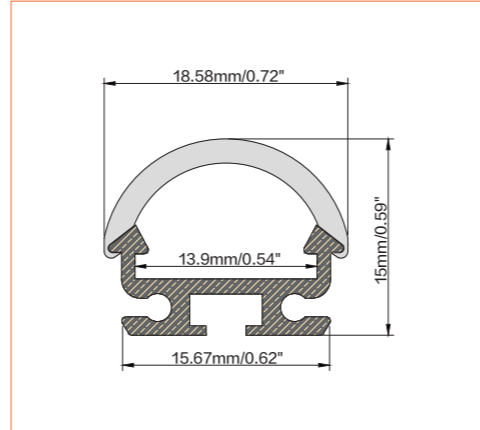

PRO PROFILE SURFACE BEOI

ACCESSORIES

Metal End Cap

Spring Clip

Plastic Clip

Plastic Clip

Suspended Wire

TECHNICAL DRAWING

TECHNICAL DATA

Product Options	Materials	Order Code
Aluminium Profile	AL6063-T5	BE-AP01
Opal PC Cover	PC	BE-PC01
Plastic End Cap	/	BE-PEC01
Metal Clip	/	BE-MC01
Suspended Wire	/	BE-SW01

Length	2m/6.56ft
Dimension (W*H)	18.58*15mm/0.72"*0.59"
Max Flex Width	13.9mm/0.54"
Pitch for Diffusion	180LED/m

*Please note that unless otherwise indicated, tape lights, extrusions and lenses will come separately and not assembled.
Standard is 1m/3.28ft per piece, other lengths can be customized.
Maximum: 2m/6.56ft per piece.