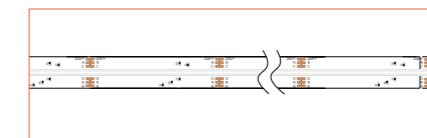

Ref: NOVA TAPE

Ref: NOVA TAPE S

Ref: AERO TAPE IP54

Ref: AERO TAPE CC IP20

Ref: AERO TAPE CC IP65

Ref: NOVA TAPE IP67

Ref: NOVA TAPE IP54

Ref: AERO TAPE IP68

Ref: ALTA TAPE IP68

RGB / RGBW

Ref: BELA TAPE RGBW

Ref: BELA TAPE RGBWW

Ref: NOVA TAPE RGB

Ref: NOVA TAPE RGBW

Ref: NOVA TAPE RGBWW

TUNABLE WHITE / DIM TO WARM

Ref: NOVA TAPE DTW

Ref: NOVA TAPE TW

Ref: NOVA TAPE S TW

Ref: AERO TAPE TW