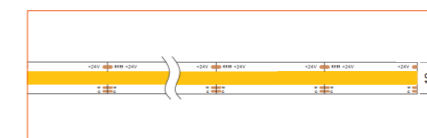

Ref: ALTA TAPE IP68

RGB / RGBW

Ref: BELA TAPE RGBW

Ref: BELA TAPE RGBWW

Ref: NOVA TAPE RGB

Ref: NOVA TAPE RGBW

Ref: NOVA TAPE RGBWW

TUNABLE WHITE / DIM TO WARM

Ref: NOVA TAPE DTW

Ref: NOVA TAPE TW

Ref: NOVA TAPE S TW

Ref: AERO TAPE TW