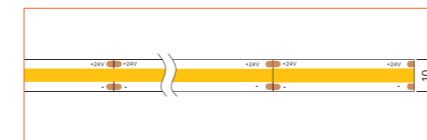

*Please note that unless otherwise indicated, tape lights, extrusions and lenses will come separately and not assembled.
Standard is 1m/3.28ft per piece, other lengths can be customized.
Maximum: 2m/6.56ft per piece.

LED TAPES

HIGH EFFICACY

Ref: AERO TAPE HD

Ref: AERO TAPE HD IP54

WHITE

Ref: AERO TAPE

Ref: AERO TAPE HD

Ref: ALTA TAPE

Ref: NOVA TAPE

Ref: NOVA TAPE S

Ref: AERO TAPE IP54

Ref: AERO TAPE CC IP20

Ref: AERO TAPE CC IP65

Ref: NOVA TAPE IP67

Ref: NOVA TAPE IP54

Ref: AERO TAPE IP68