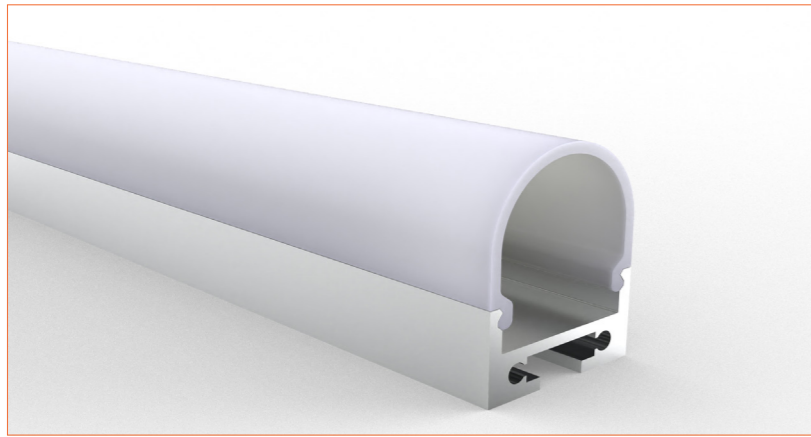

PRO PROFILE SURFACE BEI604

ACCESSORIES

Plastic End Cap

Plastic Clip

Suspend Accessories

TECHNICAL DRAWING

TECHNICAL DATA

Product Options	Materials	Order Code
Aluminium Profile	AL6063-T5	BE-AP1604
Opal PC Cover	PC	BE-PC1604
Plastic End Cap	/	BE-PEC1604
Metal Clip	/	BE-MC1604
Suspended Wire	/	BE-SW1604

Length	2m/6.56ft
Dimension (W*H)	20.3*27mm/0.79"*1.05"
Max Flex Width	17.1mm/0.67"
Pitch for Diffusion	120LED/m

*Please note that unless otherwise indicated, tape lights, extrusions and lenses will come separately and not assembled.

Standard is 1m/3.28ft per piece, other lengths can be customized.

Maximum: 2m/6.56ft per piece.

LED TAPES

HIGH EFFICACY

Ref: AERO TAPE HD

Ref: AERO TAPE HD IP54

WHITE

Ref: AERO TAPE