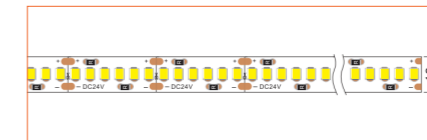

Length	2m/6.56ft
Dimension (W*H)	20.3*27mm/0.79"*1.05"
Max Flex Width	17.1mm/0.67"
Pitch for Diffusion	120LED/m

*Please note that unless otherwise indicated, tape lights, extrusions and lenses will come separately and not assembled.

Standard is 1m/3.28ft per piece, other lengths can be customized.

Maximum: 2m/6.56ft per piece.

LED TAPES

HIGH EFFICACY

Ref: AERO TAPE HD

Ref: AERO TAPE HD IP54

WHITE

Ref: AERO TAPE

Ref: AERO TAPE HD

Ref: ALTA TAPE

Ref: NOVA TAPE

Ref: NOVA TAPE S

Ref: AERO TAPE IP54

Ref: AERO TAPE CC IP20

Ref: AERO TAPE CC IP65

Ref: NOVA TAPE IP67