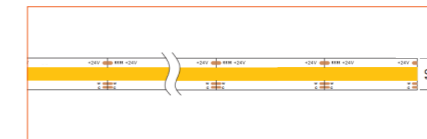

Standard is 1m/3.28ft per piece, other lengths can be customized.

Maximum: 2m/6.56ft per piece.

LED TAPES

HIGH EFFICACY

Ref: AERO TAPE HD

Ref: AERO TAPE HD IP54

WHITE

Ref: AERO TAPE

Ref: NOVA TAPE IP54

Ref: AERO TAPE IP68

Ref: ALTA TAPE IP68

RGB / RGBW

Ref: BELA TAPE RGBW

Ref: BELA TAPE RGBWW

Ref: NOVA TAPE RGB

Ref: NOVA TAPE RGBW

Ref: NOVA TAPE RGBWW

TUNABLE WHITE / DIM TO WARM

Ref: NOVA TAPE DTW

Ref: NOVA TAPE TW

Ref: NOVA TAPE S TW

Ref: AERO TAPE TW