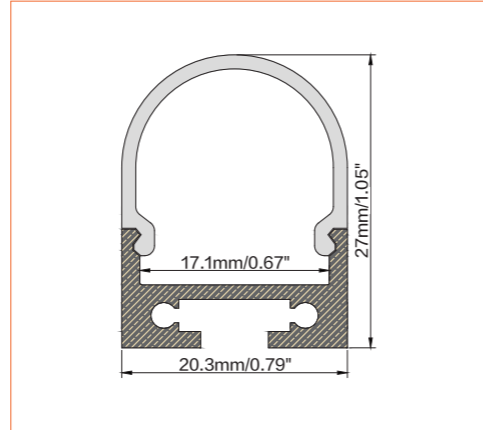

PRO PROFILE SURFACE BEI604

ACCESSORIES

Plastic End Cap

Plastic Clip

Suspend Accessories

TECHNICAL DRAWING

TECHNICAL DATA

Product Options	Materials	Order Code
Aluminium Profile	AL6063-T5	BE-AP1604
Opal PC Cover	PC	BE-PC1604
Plastic End Cap	/	BE-PEC1604
Metal Clip	/	BE-MC1604
Suspended Wire	/	BE-SW1604

Length	2m/6.56ft
Dimension (W*H)	20.3*27mm/0.79"*1.05"
Max Flex Width	17.1mm/0.67"
Pitch for Diffusion	120LED/m

*Please note that unless otherwise indicated, tape lights, extrusions and lenses will come separately and not assembled.

Standard is 1m/3.28ft per piece, other lengths can be customized.

Maximum: 2m/6.56ft per piece.

LED TAPES

HIGH EFFICACY

Ref: AERO TAPE HD

Ref: AERO TAPE HD IP54

WHITE

Ref: AERO TAPE