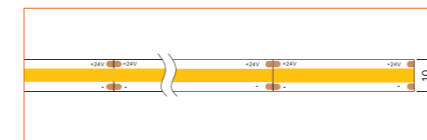

Ref: NOVA TAPE