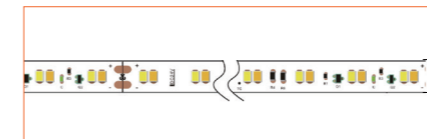

Standard is 1m/3.28ft per piece, other lengths can be customized.

Maximum: 2m/6.56ft per piece.

LED TAPES

HIGH EFFICACY

Ref: AERO TAPE HD

Ref: AERO TAPE HD IP54

WHITE

Ref: AERO TAPE

Ref: NOVA TAPE IP54

Ref: AERO TAPE IP68

Ref: ALTA TAPE IP68

RGB / RGBW

Ref: BELA TAPE RGBW

Ref: BELA TAPE RGBWW

Ref: NOVA TAPE RGB

Ref: NOVA TAPE RGBW

Ref: NOVA TAPE RGBWW

TUNABLE WHITE / DIM TO WARM

Ref: NOVA TAPE DTW

Ref: NOVA TAPE TW

Ref: NOVA TAPE S TW

Ref: AERO TAPE TW