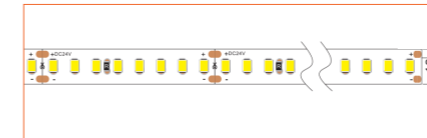

PRO PROFILE SURFACE BEI604

ACCESSORIES

Plastic End Cap

Plastic Clip

Suspend Accessories

TECHNICAL DRAWING

TECHNICAL DATA

Product Options	Materials	Order Code
Aluminium Profile	AL6063-T5	BE-AP1604
Opal PC Cover	PC	BE-PC1604
Plastic End Cap	/	BE-PEC1604
Metal Clip	/	BE-MC1604
Suspended Wire	/	BE-SW1604

Length	2m/6.56ft
Dimension (W*H)	20.3*27mm/0.79"*1.05"
Max Flex Width	17.1mm/0.67"
Pitch for Diffusion	120LED/m

*Please note that unless otherwise indicated, tape lights, extrusions and lenses will come separately and not assembled.

Standard is 1m/3.28ft per piece, other lengths can be customized.

Maximum: 2m/6.56ft per piece.

LED TAPES

HIGH EFFICACY

Ref: AERO TAPE HD

Ref: AERO TAPE HD IP54

WHITE

Ref: AERO TAPE