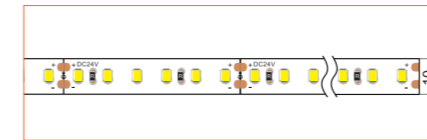

Length	2m/6.56ft
Dimension (W*H)	20.3*27mm/0.79"*1.05"
Max Flex Width	17.1mm/0.67"
Pitch for Diffusion	120LED/m

*Please note that unless otherwise indicated, tape lights, extrusions and lenses will come separately and not assembled.

Standard is 1m/3.28ft per piece, other lengths can be customized.

Maximum: 2m/6.56ft per piece.

LED TAPES

HIGH EFFICACY

Ref: AERO TAPE HD

Ref: AERO TAPE HD IP54

WHITE

Ref: AERO TAPE

Ref: AERO TAPE HD

Ref: ALTA TAPE

Ref: NOVA TAPE

Ref: NOVA TAPE S

Ref: AERO TAPE IP54

Ref: AERO TAPE CC IP20

Ref: AERO TAPE CC IP65

Ref: NOVA TAPE IP67