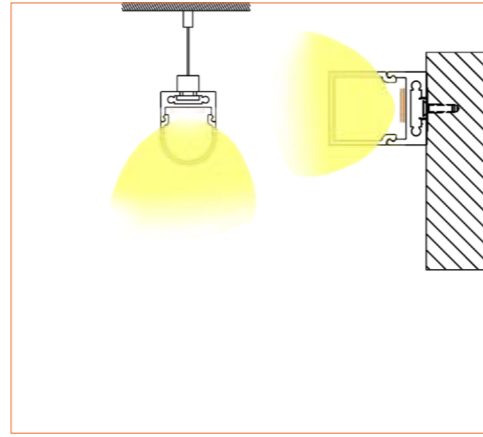

PRO PROFILE SURFACE BEI604

ACCESSORIES

Plastic End Cap

Plastic Clip

Suspend Accessories

TECHNICAL DRAWING

TECHNICAL DATA

Product Options	Materials	Order Code
Aluminium Profile	AL6063-T5	BE-AP1604
Opal PC Cover	PC	BE-PC1604
Plastic End Cap	/	BE-PEC1604
Metal Clip	/	BE-MC1604
Suspended Wire	/	BE-SW1604

Length	2m/6.56ft
Dimension (W*H)	20.3*27mm/0.79"*1.05"
Max Flex Width	17.1mm/0.67"
Pitch for Diffusion	120LED/m

*Please note that unless otherwise indicated, tape lights, extrusions and lenses will come separately and not assembled.

Standard is 1m/3.28ft per piece, other lengths can be customized.

Maximum: 2m/6.56ft per piece.

LED TAPES

HIGH EFFICACY

Ref: AERO TAPE HD

Ref: AERO TAPE HD IP54

WHITE

Ref: AERO TAPE