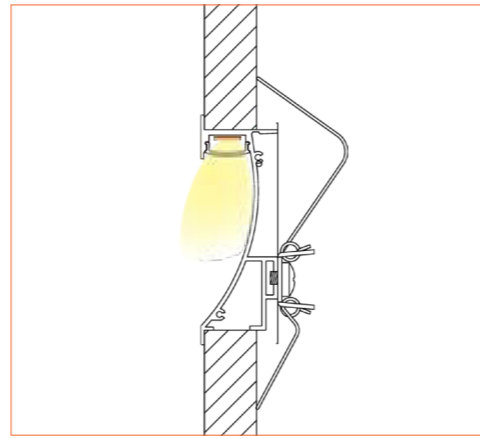

PRO PROFILE SURFACE BE6916

ACCESSORIES

Metal End Cap

Spring Clip

TECHNICAL DRAWING

TECHNICAL DATA

Product Options	Materials	Order Code		
Aluminium Profile	AL6063-T5	BE-AP6916	Length	2m/6.56ft
Opal PC Cover	PC	BE-PC6916	Dimension (W*H)	26.2*78.5mm/1.02"*3.06"
Metal End Cap	/	BE-MEC6916	Max Flex Width	12.4mm/0.48"
Spring Clip	/	BE-SC6916	Pitch for Diffusion	240LED/m

*Please note that unless otherwise indicated, tape lights, extrusions and lenses will come separately and not assembled.
Standard is 1m/3.28ft per piece, other lengths can be customized.
Maximum: 2m/6.56ft per piece.

LED TAPES

HIGH EFFICACY

Ref: AERO TAPE HD

Ref: AERO TAPE HD IP54

WHITE

Ref: AERO TAPE

Ref: AERO TAPE HD

Ref: ALTA TAPE