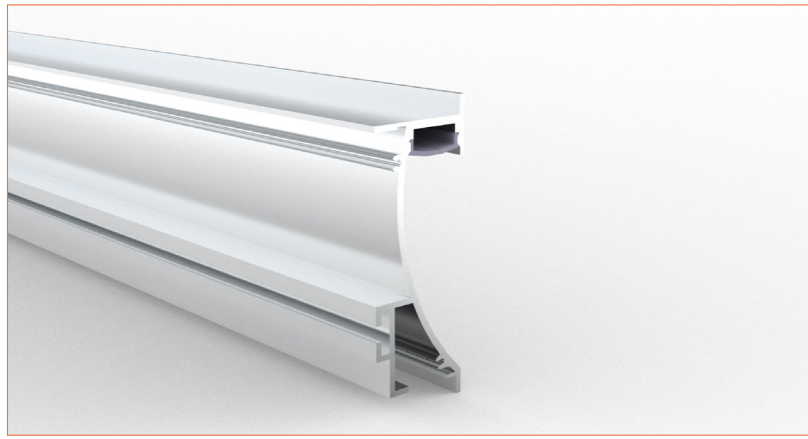

PRO PROFILE SURFACE BE6916

ACCESSORIES

Metal End Cap

Spring Clip

TECHNICAL DRAWING

TECHNICAL DATA

Product Options	Materials	Order Code		
Aluminium Profile	AL6063-T5	BE-AP6916	Length	2m/6.56ft
Opal PC Cover	PC	BE-PC6916	Dimension (W*H)	26.2*78.5mm/1.02"*3.06"
Metal End Cap	/	BE-MEC6916	Max Flex Width	12.4mm/0.48"
Spring Clip	/	BE-SC6916	Pitch for Diffusion	240LED/m

*Please note that unless otherwise indicated, tape lights, extrusions and lenses will come separately and not assembled.
Standard is 1m/3.28ft per piece, other lengths can be customized.
Maximum: 2m/6.56ft per piece.

LED TAPES

HIGH EFFICACY

Ref: AERO TAPE HD

Ref: AERO TAPE HD IP54

WHITE

Ref: AERO TAPE

Ref: AERO TAPE HD

Ref: ALTA TAPE