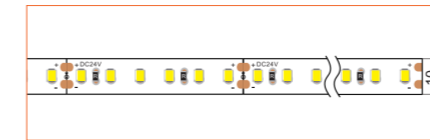

*Please note that unless otherwise indicated, tape lights, extrusions and lenses will come separately and not assembled.
Standard is 1m/3.28ft per piece, other lengths can be customized.
Maximum: 2m/6.56ft per piece.

LED TAPES

HIGH EFFICACY

Ref: AERO TAPE HD

Ref: AERO TAPE HD IP54

WHITE

Ref: AERO TAPE

Ref: AERO TAPE HD

Ref: ALTA TAPE

Ref: NOVA TAPE

Ref: NOVA TAPE S

Ref: AERO TAPE IP54

Ref: AERO TAPE CC IP20

Ref: AERO TAPE CC IP65

Ref: NOVA TAPE IP67

Ref: NOVA TAPE IP54

RGB / RGBW