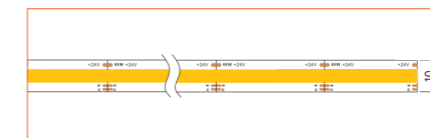

Ref: BELA TAPE RGBW

Ref: BELA TAPE RGBWW

Ref: NOVA TAPE RGB

Ref: NOVA TAPE RGBW

Ref: NOVA TAPE RGBWW

TUNABLE WHITE / DIM TO WARM

Ref: NOVA TAPE DTW

Ref: NOVA TAPE TW