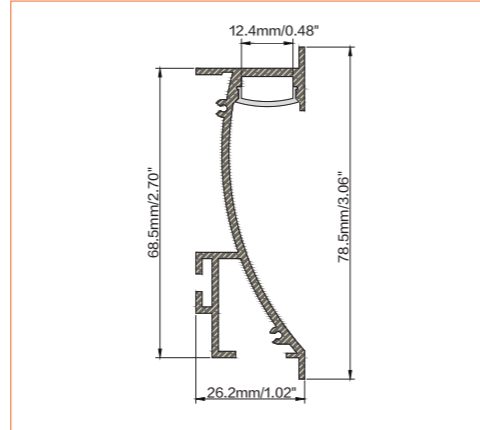

PRO PROFILE SURFACE BE6916

ACCESSORIES

Metal End Cap

Spring Clip

TECHNICAL DRAWING

TECHNICAL DATA

Product Options	Materials	Order Code		
Aluminium Profile	AL6063-T5	BE-AP6916	Length	2m/6.56ft
Opal PC Cover	PC	BE-PC6916	Dimension (W*H)	26.2*78.5mm/1.02"*3.06"
Metal End Cap	/	BE-MEC6916	Max Flex Width	12.4mm/0.48"
Spring Clip	/	BE-SC6916	Pitch for Diffusion	240LED/m

*Please note that unless otherwise indicated, tape lights, extrusions and lenses will come separately and not assembled.
Standard is 1m/3.28ft per piece, other lengths can be customized.
Maximum: 2m/6.56ft per piece.