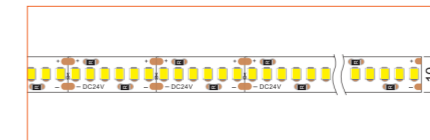

Ref: AERO TAPE HD