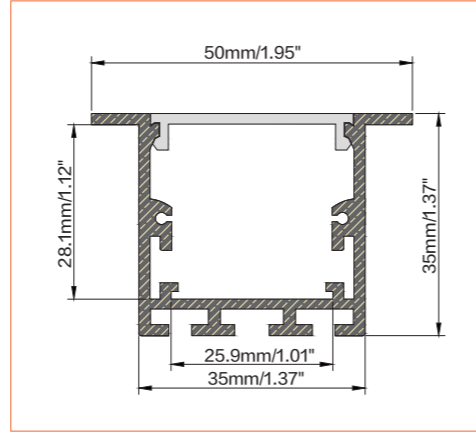

## TECHNICAL DRAWING

## TECHNICAL DATA

Product Options	Materials	Order Code		
Aluminium Profile	AL6063-T5	BE-AP5035	Length	2m/6.56ft
Opal PC Cover	PC	BE-PC5035	Dimension (W*H)	50*35mm/1.95"*1.37"
Metal End Cap	/	BE-MEC5035	Max Flex Width	25.9mm/1.01"
Spring Clip	/	BE-SC5035	Pitch for Diffusion	120LED/m

\*Please note that unless otherwise indicated, tape lights, extrusions and lenses will come separately and not assembled.  
Standard is 1m/3.28ft per piece, other lengths can be customized.  
Maximum: 2m/6.56ft per piece.