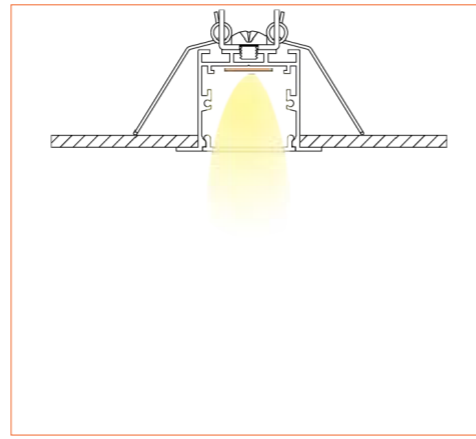

# PRO PROFILE RECESSED BE5035

## ACCESSORIES

Plastic End Cap

Spring Clip