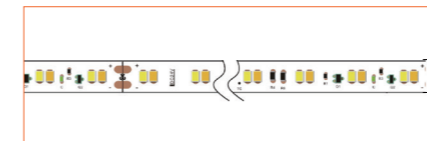

Ref: AERO TAPE CC IP65

Ref: NOVA TAPE IP67

Ref: NOVA TAPE IP54

Ref: AERO TAPE IP68

Ref: ALTA TAPE IP68

### RGB / RGBW

Ref: BELA TAPE RGBW

Ref: BELA TAPE RGBWW

Ref: NOVA TAPE RGB

Ref: NOVA TAPE RGBW

Ref: NOVA TAPE RGBWW

### TUNABLE WHITE / DIM TO WARM

Ref: NOVA TAPE DTW

Ref: NOVA TAPE TW

Ref: NOVA TAPE S TW

Ref: AERO TAPE TW