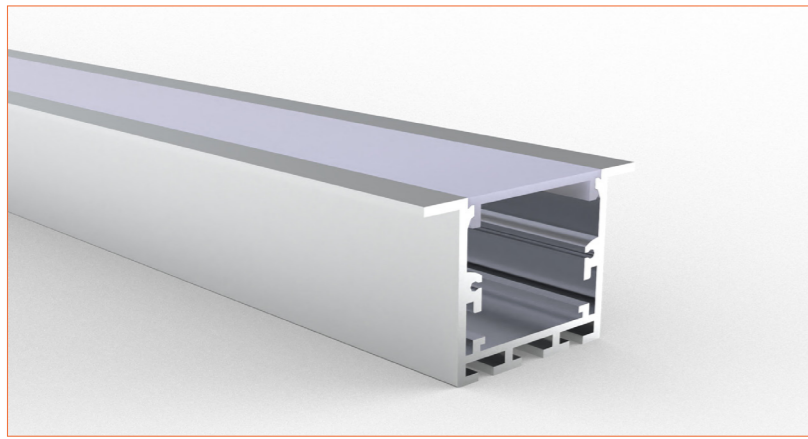

# PRO PROFILE RECESSED BE5035

## TECHNICAL DATA

Product Options	Materials	Order Code		
Aluminium Profile	AL6063-T5	BE-AP5035	Length	2m/6.56ft
Opal PC Cover	PC	BE-PC5035	Dimension (W*H)	50*35mm/1.95"*1.37"
Metal End Cap	/	BE-MEC5035	Max Flex Width	25.9mm/1.01"
Spring Clip	/	BE-SC5035	Pitch for Diffusion	120LED/m

\*Please note that unless otherwise indicated, tape lights, extrusions and lenses will come separately and not assembled.  
Standard is 1m/3.28ft per piece, other lengths can be customized.  
Maximum: 2m/6.56ft per piece.