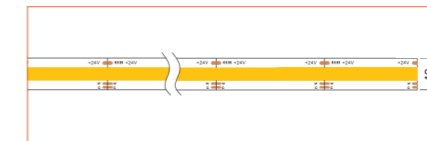

### RGB / RGBW

Ref: BELA TAPE RGBW

Ref: BELA TAPE RGBWW

Ref: NOVA TAPE RGB

Ref: NOVA TAPE RGBW

Ref: NOVA TAPE RGBWW

### TUNABLE WHITE / DIM TO WARM

Ref: NOVA TAPE DTW

Ref: NOVA TAPE TW

Ref: NOVA TAPE S TW

Ref: AERO TAPE TW