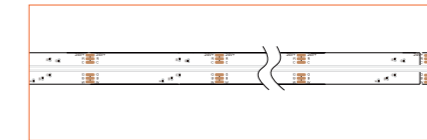

### RGB / RGBW

Ref: BELA TAPE RGBW

Ref: BELA TAPE RGBWW

Ref: NOVA TAPE RGB

Ref: NOVA TAPE RGBW

Ref: NOVA TAPE RGBWW

### TUNABLE WHITE / DIM TO WARM

Ref: NOVA TAPE DTW

Ref: NOVA TAPE TW

Ref: NOVA TAPE S TW

Ref: AERO TAPE TW