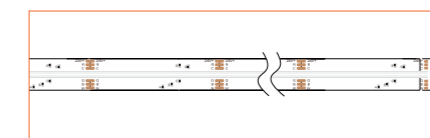

### RGB / RGBW

Ref: BELA TAPE RGBW

Ref: BELA TAPE RGBWW

Ref: NOVA TAPE RGB

Ref: NOVA TAPE RGBW

Ref: NOVA TAPE RGBWW

### TUNABLE WHITE / DIM TO WARM

Ref: NOVA TAPE DTW

Ref: NOVA TAPE TW

Ref: NOVA TAPE S TW

Ref: AERO TAPE TW