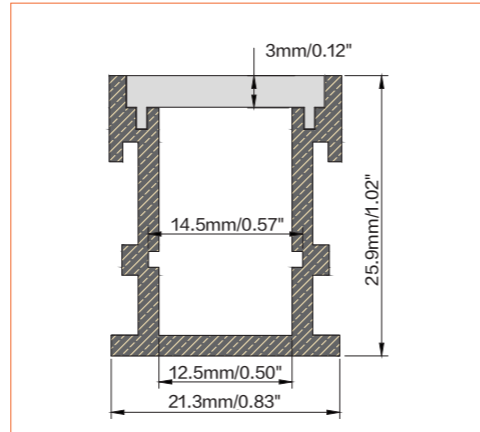

## TECHNICAL DRAWING

## TECHNICAL DATA

Product Options	Materials	Order Code		
Aluminium Profile	AL6063-T5	BE-AP2126	Length	2m/6.56ft
Opal PC Cover	PC	BE-PC2126	Dimension (W*H)	21.3*25.9mm/0.83"*1.02"
Plastic End Cap	/	BE-PEC2126	Max Flex Width	12.5mm/0.50"
Metal Clip	/	BE-MC2126	Pitch for Diffusion	180LED/m

\*Please note that unless otherwise indicated, tape lights, extrusions and lenses will come separately and not assembled.

Standard is 1m/3.28ft per piece, other lengths can be customized.

Maximum: 2m/6.56ft per piece.