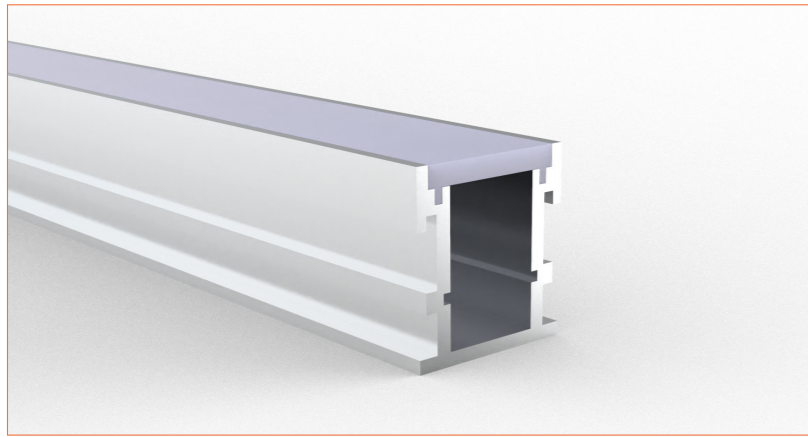

# PRO PROFILE RECESSED BE2126

\*Please note that unless otherwise indicated, tape lights, extrusions and lenses will come separately and not assembled.

Standard is 1m/3.28ft per piece, other lengths can be customized.

Maximum: 2m/6.56ft per piece.