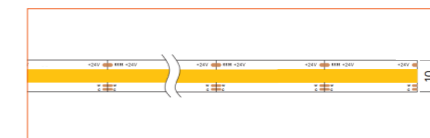

### RGB / RGBW

Ref: BELA TAPE RGBW

Ref: BELA TAPE RGBWW

Ref: NOVA TAPE RGB

Ref: NOVA TAPE RGBW

Ref: NOVA TAPE RGBWW

### TUNABLE WHITE / DIM TO WARM

Ref: NOVA TAPE DTW

Ref: NOVA TAPE TW

Ref: NOVA TAPE S TW

Ref: AERO TAPE TW