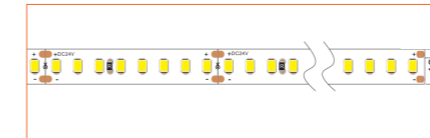

LED TAPES

HIGH EFFICACY

Ref: AERO TAPE HD