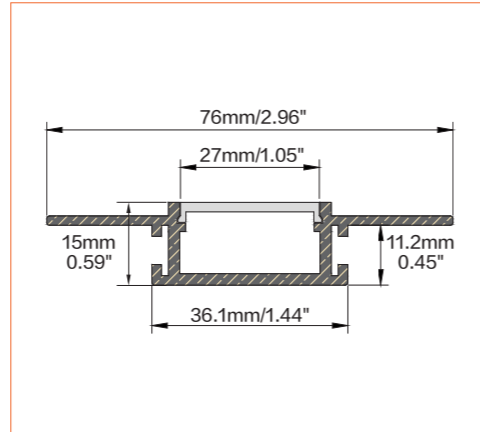

PRO PROFILE DRY WALL BE7615

TECHNICAL DRAWING

ACCESSORIES

Plastic End Cap

TECHNICAL DATA

Product Options	Materials	Order Code
Aluminium Profile	AL6063-T5	BE-AP7615
Opal PC Cover	PC	BE-PC7615
Plastic End Cap	/	BE-PEC7615

Length	2m/6.56ft
Dimension (W*H)	76*15mm/2.96"*0.59"
Max Flex Width	27mm/1.05"
Pitch for Diffusion	180LED/m

*Please note that unless otherwise indicated, tape lights, extrusions and lenses will come separately and not assembled.
Standard is 1m/3.28ft per piece, other lengths can be customized.
Maximum: 2m/6.56ft per piece.