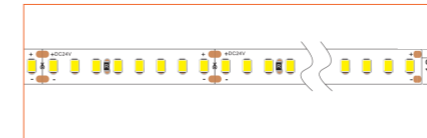

LED TAPES

HIGH EFFICACY

Ref: AERO TAPE HD