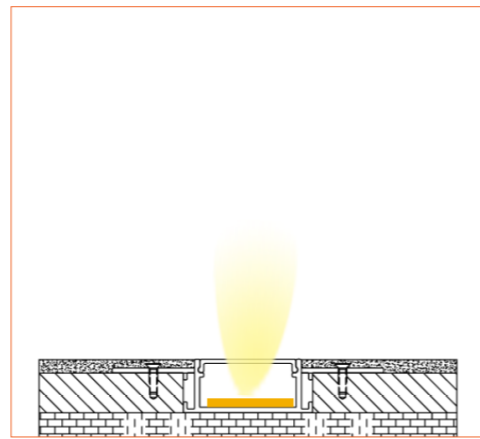

PRO PROFILE DRY WALL BE7615

TECHNICAL DRAWING

ACCESSORIES

Plastic End Cap

TECHNICAL DATA

Product Options	Materials	Order Code
Aluminium Profile	AL6063-T5	BE-AP7615
Opal PC Cover	PC	BE-PC7615
Plastic End Cap	/	BE-PEC7615

Length	2m/6.56ft
Dimension (W*H)	76*15mm/2.96"*0.59"
Max Flex Width	27mm/1.05"
Pitch for Diffusion	180LED/m

*Please note that unless otherwise indicated, tape lights, extrusions and lenses will come separately and not assembled.
Standard is 1m/3.28ft per piece, other lengths can be customized.
Maximum: 2m/6.56ft per piece.