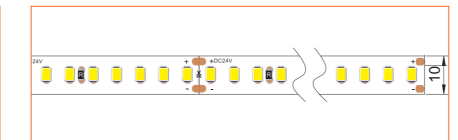

Ref: ALTA TAPE