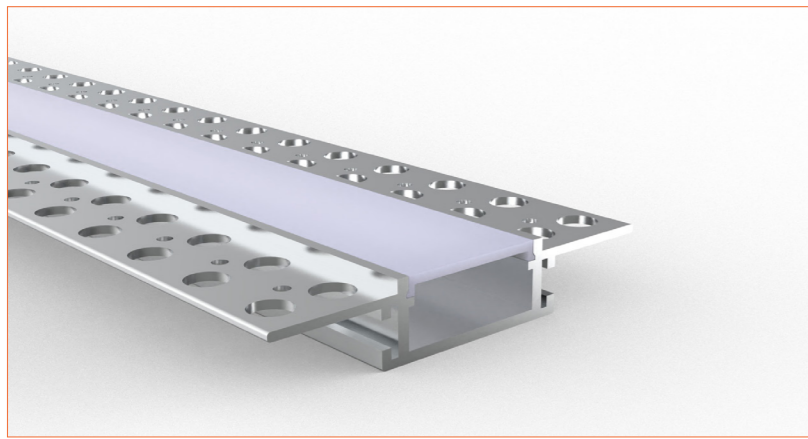

PRO PROFILE DRY WALL BE7615

TECHNICAL DRAWING

ACCESSORIES

Plastic End Cap

TECHNICAL DATA

Product Options	Materials	Order Code
Aluminium Profile	AL6063-T5	BE-AP7615
Opal PC Cover	PC	BE-PC7615
Plastic End Cap	/	BE-PEC7615

Length	2m/6.56ft
Dimension (W*H)	76*15mm/2.96"*0.59"
Max Flex Width	27mm/1.05"
Pitch for Diffusion	180LED/m

*Please note that unless otherwise indicated, tape lights, extrusions and lenses will come separately and not assembled.
Standard is 1m/3.28ft per piece, other lengths can be customized.
Maximum: 2m/6.56ft per piece.

LED TAPES

HIGH EFFICACY

Ref: AERO TAPE HD

Ref: AERO TAPE HD IP54

WHITE

Ref: AERO TAPE

Ref: AERO TAPE HD

Ref: ALTA TAPE