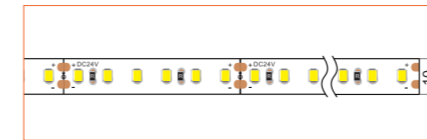

Length	2m/6.56ft
Dimension (W*H)	76*15mm/2.96"*0.59"
Max Flex Width	27mm/1.05"
Pitch for Diffusion	180LED/m

*Please note that unless otherwise indicated, tape lights, extrusions and lenses will come separately and not assembled.
Standard is 1m/3.28ft per piece, other lengths can be customized.
Maximum: 2m/6.56ft per piece.

LED TAPES

HIGH EFFICACY

Ref: AERO TAPE HD

Ref: AERO TAPE HD IP54

WHITE

Ref: AERO TAPE

Ref: AERO TAPE HD

Ref: ALTA TAPE

Ref: NOVA TAPE

Ref: NOVA TAPE S

Ref: AERO TAPE IP54

Ref: AERO TAPE CC IP20

Ref: AERO TAPE CC IP65

Ref: NOVA TAPE IP67

Ref: NOVA TAPE IP54

Ref: AERO TAPE IP68

Ref: ALTA TAPE IP68

RGB / RGBW

Ref: BELA TAPE RGBW

Ref: BELA TAPE RGBWW

Ref: NOVA TAPE RGB

Ref: NOVA TAPE RGBW

Ref: NOVA TAPE RGBWW

TUNABLE WHITE / DIM TO WARM