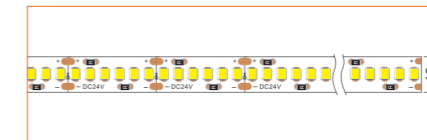

Length	2m/6.56ft
Dimension (W*H)	76*15mm/2.96"*0.59"
Max Flex Width	27mm/1.05"
Pitch for Diffusion	180LED/m

*Please note that unless otherwise indicated, tape lights, extrusions and lenses will come separately and not assembled.
Standard is 1m/3.28ft per piece, other lengths can be customized.
Maximum: 2m/6.56ft per piece.

LED TAPES

HIGH EFFICACY

Ref: AERO TAPE HD

Ref: AERO TAPE HD IP54

WHITE

Ref: AERO TAPE

Ref: AERO TAPE HD

Ref: ALTA TAPE

Ref: NOVA TAPE

Ref: NOVA TAPE S

Ref: AERO TAPE IP54

Ref: AERO TAPE CC IP20

Ref: AERO TAPE CC IP65

Ref: NOVA TAPE IP67

Ref: NOVA TAPE IP54

Ref: AERO TAPE IP68