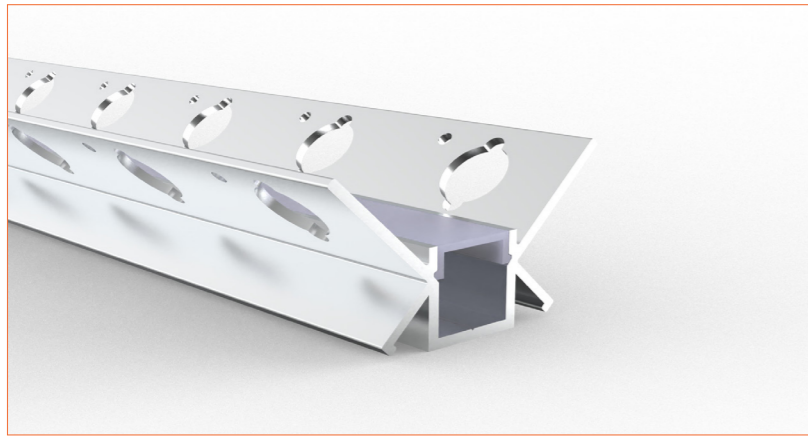

# PRO PROFILE DRY WALL BE4615

## ACCESSORIES

Plastic End Cap

## TECHNICAL DATA

Product Options	Materials	Order Code
Aluminium Profile	AL6063-T5	BE-AP4615
Opal PC Cover	PC	BE-PC4615
Plastic End Cap	/	BE-PEC4615

Length	2m/6.56ft
Dimension (W*H)	46.7*26.5mm/1.82"*1.03"
Max Flex Width	12.5mm/0.49"
Pitch for Diffusion	120LED/m

\*Please note that unless otherwise indicated, tape lights, extrusions and lenses will come separately and not assembled.  
Standard is 1m/3.28ft per piece, other lengths can be customized.  
Maximum: 2m/6.56ft per piece.