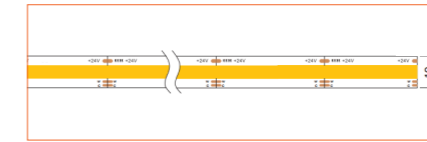

### RGB / RGBW

Ref: BELA TAPE RGBW

Ref: BELA TAPE RGBWW

Ref: NOVA TAPE RGB

Ref: NOVA TAPE RGBW

Ref: NOVA TAPE RGBWW

### TUNABLE WHITE / DIM TO WARM

Ref: NOVA TAPE DTW

Ref: NOVA TAPE TW

Ref: NOVA TAPE S TW

Ref: AERO TAPE TW