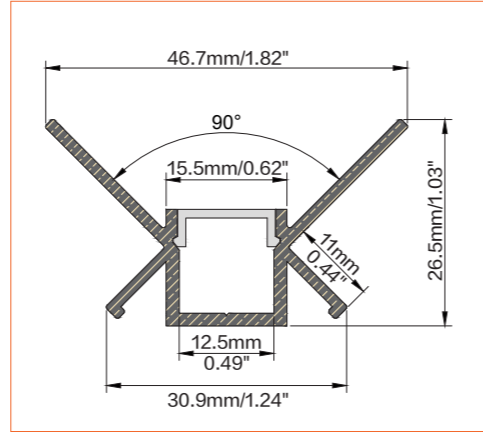

## TECHNICAL DATA

Product Options	Materials	Order Code
Aluminium Profile	AL6063-T5	BE-AP4615
Opal PC Cover	PC	BE-PC4615
Plastic End Cap	/	BE-PEC4615

Length	2m/6.56ft
Dimension (W*H)	46.7*26.5mm/1.82"*1.03"
Max Flex Width	12.5mm/0.49"
Pitch for Diffusion	120LED/m

\*Please note that unless otherwise indicated, tape lights, extrusions and lenses will come separately and not assembled.  
Standard is 1m/3.28ft per piece, other lengths can be customized.  
Maximum: 2m/6.56ft per piece.