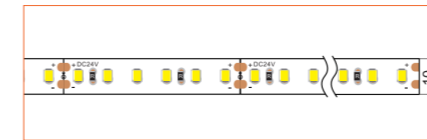

Length	2m/6.56ft
Dimension (W*H)	17.3*13.4mm/0.67"*0.52"
Max Flex Width	12.5mm/0.49"
Pitch for Diffusion	180LED/m

*Please note that unless otherwise indicated, tape lights, extrusions and lenses will come separately and not assembled.
Standard is 1m/3.28ft per piece, other lengths can be customized.
Maximum: 2m/6.56ft per piece.

LED TAPES

HIGH EFFICACY

Ref: AERO TAPE HD

Ref: AERO TAPE HD IP54

WHITE

Ref: AERO TAPE

Ref: AERO TAPE HD

Ref: ALTA TAPE

Ref: NOVA TAPE

Ref: NOVA TAPE S

Ref: AERO TAPE IP54

Ref: AERO TAPE CC IP20

Ref: AERO TAPE CC IP65

Ref: NOVA TAPE IP54

RGB / RGBW

Ref: BELA TAPE RGBW