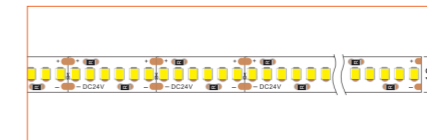

Length	2m/6.56ft
Dimension (W*H)	17.3*13.4mm/0.67"*0.52"
Max Flex Width	12.5mm/0.49"
Pitch for Diffusion	180LED/m

*Please note that unless otherwise indicated, tape lights, extrusions and lenses will come separately and not assembled.
Standard is 1m/3.28ft per piece, other lengths can be customized.
Maximum: 2m/6.56ft per piece.

LED TAPES

HIGH EFFICACY

Ref: AERO TAPE HD

Ref: AERO TAPE HD IP54

WHITE

Ref: AERO TAPE

Ref: AERO TAPE HD

Ref: ALTA TAPE

Ref: NOVA TAPE

Ref: NOVA TAPE S

Ref: AERO TAPE IP54

Ref: AERO TAPE CC IP20

Ref: AERO TAPE CC IP65

Ref: NOVA TAPE IP54

RGB / RGBW

Ref: BELA TAPE RGBW