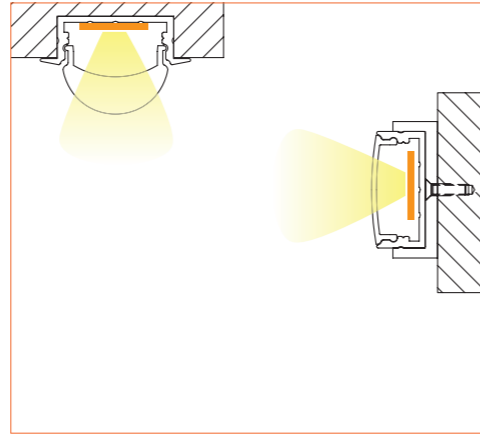

PRO PROFILE SURFACE BE1302

ACCESSORIES

Plastic End Cap

Metal Clip

Plastic Clip

TECHNICAL DRAWING

TECHNICAL DATA

Product Options	Materials	Order Code
Aluminium Profile	AL6063-T5	BE-AP1302
Opal PC Cover	PC	BE-PC1302
Opal PMMA Cover	PMMA	BE-PM1302
Plastic End Cap	/	BE-PEC1302
Metal Clip	/	BE-MC1302

Length	2m/6.56ft
Dimension (W*H)	17.3*13.4mm/0.67"*0.52"
Max Flex Width	12.5mm/0.49"
Pitch for Diffusion	180LED/m

*Please note that unless otherwise indicated, tape lights, extrusions and lenses will come separately and not assembled.
Standard is 1m/3.28ft per piece, other lengths can be customized.
Maximum: 2m/6.56ft per piece.