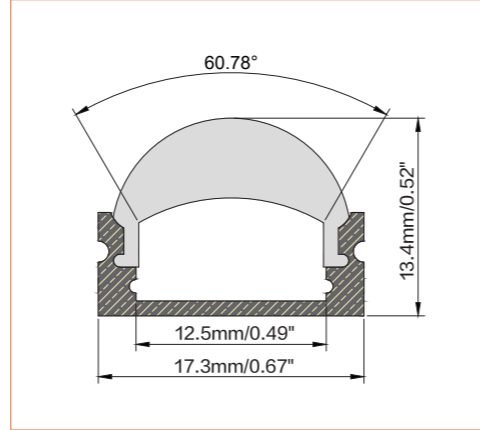

PRO PROFILE SURFACE BE1302

ACCESSORIES

Plastic End Cap

Metal Clip

Plastic Clip

TECHNICAL DRAWING

TECHNICAL DATA

Product Options	Materials	Order Code
Aluminium Profile	AL6063-T5	BE-AP1302
Opal PC Cover	PC	BE-PC1302
Opal PMMA Cover	PMMA	BE-PM1302
Plastic End Cap	/	BE-PEC1302
Metal Clip	/	BE-MC1302

Length	2m/6.56ft
Dimension (W*H)	17.3*13.4mm/0.67"*0.52"
Max Flex Width	12.5mm/0.49"
Pitch for Diffusion	180LED/m

*Please note that unless otherwise indicated, tape lights, extrusions and lenses will come separately and not assembled.
Standard is 1m/3.28ft per piece, other lengths can be customized.
Maximum: 2m/6.56ft per piece.