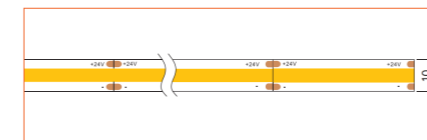

Length	2m/6.56ft
Dimension (W*H)	17.3*13.4mm/0.67"*0.52"
Max Flex Width	12.5mm/0.49"
Pitch for Diffusion	180LED/m

*Please note that unless otherwise indicated, tape lights, extrusions and lenses will come separately and not assembled.
Standard is 1m/3.28ft per piece, other lengths can be customized.
Maximum: 2m/6.56ft per piece.

LED TAPES

HIGH EFFICACY

Ref: AERO TAPE HD

Ref: AERO TAPE HD IP54

WHITE

Ref: AERO TAPE

Ref: AERO TAPE HD

Ref: ALTA TAPE

Ref: NOVA TAPE

Ref: NOVA TAPE S

Ref: AERO TAPE IP54

Ref: AERO TAPE CC IP20

Ref: AERO TAPE CC IP65

Ref: NOVA TAPE IP54

RGB / RGBW

Ref: BELA TAPE RGBW