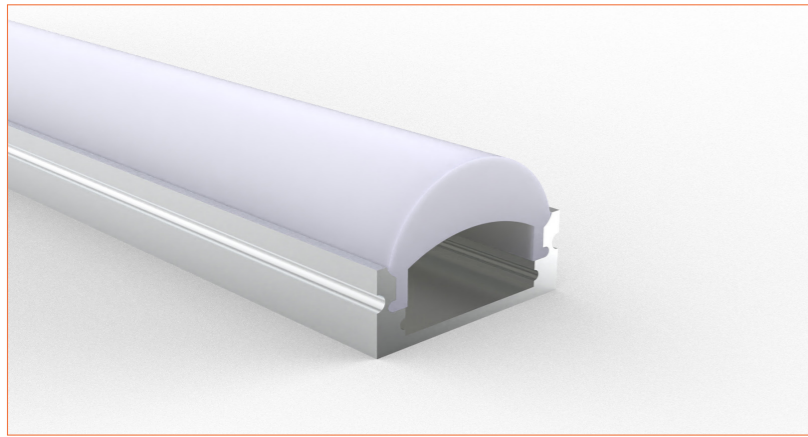

PRO PROFILE SURFACE BE1302

ACCESSORIES

Plastic End Cap

Metal Clip

Plastic Clip

TECHNICAL DRAWING

TECHNICAL DATA

Product Options	Materials	Order Code
Aluminium Profile	AL6063-T5	BE-AP1302
Opal PC Cover	PC	BE-PC1302
Opal PMMA Cover	PMMA	BE-PM1302
Plastic End Cap	/	BE-PEC1302
Metal Clip	/	BE-MC1302

Length	2m/6.56ft
Dimension (W*H)	17.3*13.4mm/0.67"*0.52"
Max Flex Width	12.5mm/0.49"
Pitch for Diffusion	180LED/m

*Please note that unless otherwise indicated, tape lights, extrusions and lenses will come separately and not assembled.
Standard is 1m/3.28ft per piece, other lengths can be customized.
Maximum: 2m/6.56ft per piece.

LED TAPES

HIGH EFFICACY

Ref: AERO TAPE HD

Ref: AERO TAPE HD IP54

WHITE

Ref: AERO TAPE

Ref: AERO TAPE HD

Ref: ALTA TAPE

Ref: NOVA TAPE

Ref: NOVA TAPE S

Ref: AERO TAPE IP54

Ref: AERO TAPE CC IP20

Ref: AERO TAPE CC IP65

Ref: NOVA TAPE IP54

RGB / RGBW

Ref: BELA TAPE RGBW