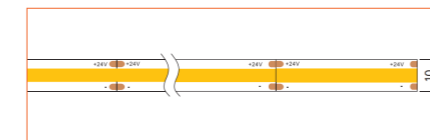

### WHITE

Ref: AERO TAPE

Ref: AERO TAPE HD

Ref: ALTA TAPE

Ref: NOVA TAPE

Ref: NOVA TAPE S

Ref: AERO TAPE IP54

Ref: AERO TAPE CC IP20

Ref: AERO TAPE CC IP65

Ref: NOVA TAPE IP67

Ref: NOVA TAPE IP54

Ref: AERO TAPE IP68

Ref: ALTA TAPE IP68