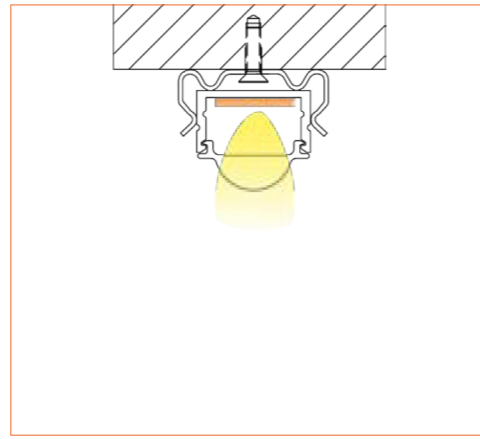

PRO PROFILE SURFACE BEI305

ACCESSORIES