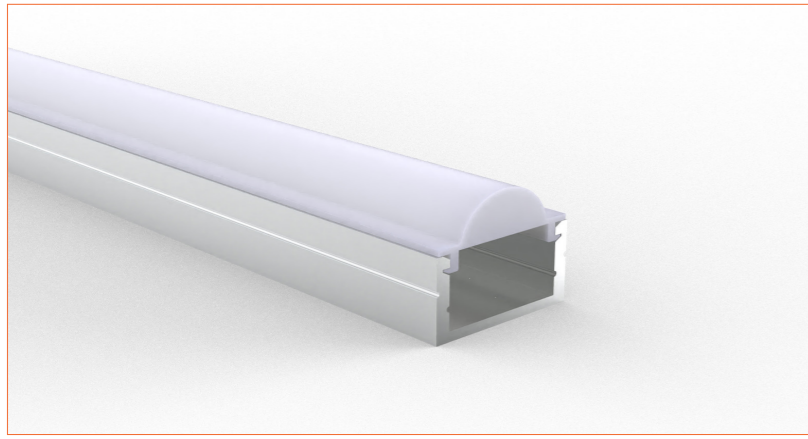

# PRO PROFILE SURFACE BEI305

## ACCESSORIES

Plastic End Cap

Metal Clip

## TECHNICAL DATA

Product Options	Materials	Order Code
Aluminium Profile	AL6063-T5	BE-AP1305
Opal PMMA Cover	PMMA	BE-PC1305
Plastic End Cap	/	BE-PEC1305
Metal Clip	/	BE-MC1305

Length	2m/6.56ft
Dimension (W*H)	19.3*16.8mm/0.75"*0.66"
Max Flex Width	16.1mm/0.63"
Pitch for Diffusion	240LED/m

\*Please note that unless otherwise indicated, tape lights, extrusions and lenses will come separately and not assembled.  
 Standard is 1m/3.28ft per piece, other lengths can be customized.  
 Maximum: 2m/6.56ft per piece.  
 Beam angle 30°