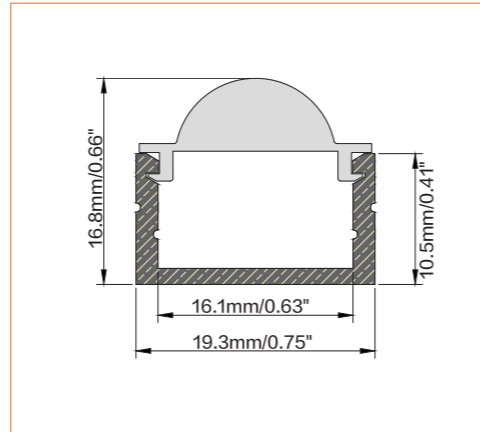

## TECHNICAL DRAWING

## TECHNICAL DATA

Product Options	Materials	Order Code
Aluminium Profile	AL6063-T5	BE-AP1305
Opal PMMA Cover	PMMA	BE-PC1305
Plastic End Cap	/	BE-PEC1305
Metal Clip	/	BE-MC1305

Length	2m/6.56ft
Dimension (W*H)	19.3*16.8mm/0.75"*0.66"
Max Flex Width	16.1mm/0.63"
Pitch for Diffusion	240LED/m

\*Please note that unless otherwise indicated, tape lights, extrusions and lenses will come separately and not assembled.  
 Standard is 1m/3.28ft per piece, other lengths can be customized.  
 Maximum: 2m/6.56ft per piece.  
 Beam angle 30°