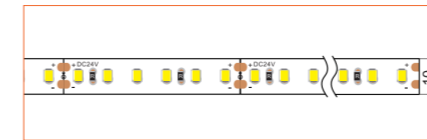

*Please note that unless otherwise indicated, tape lights, extrusions and lenses will come separately and not assembled.
 Standard is 1m/3.28ft per piece, other lengths can be customized.
 Maximum: 2m/6.56ft per piece.
 For IP65

LED TAPES

HIGH EFFICACY

Ref: AERO TAPE HD

Ref: AERO TAPE HD IP54

WHITE

Ref: AERO TAPE

Ref: AERO TAPE HD

Ref: ALTA TAPE

Ref: NOVA TAPE

Ref: NOVA TAPE S

Ref: AERO TAPE IP54

Ref: AERO TAPE CC IP20

Ref: AERO TAPE CC IP65

Ref: NOVA TAPE IP67

Ref: NOVA TAPE IP54

RGB / RGBW