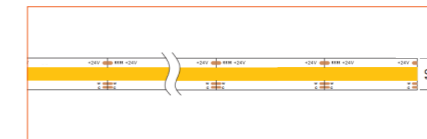

Ref: BELA TAPE RGBW

Ref: BELA TAPE RGBWW

Ref: NOVA TAPE RGB

Ref: NOVA TAPE RGBW

Ref: NOVA TAPE RGBWW

TUNABLE WHITE / DIM TO WARM

Ref: NOVA TAPE DTW

Ref: NOVA TAPE TW