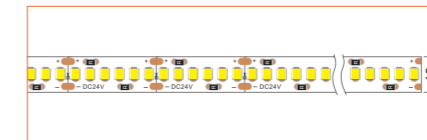

*Please note that unless otherwise indicated, tape lights, extrusions and lenses will come separately and not assembled.
 Standard is 1m/3.28ft per piece, other lengths can be customized.
 Maximum: 2m/6.56ft per piece.
 For IP65

LED TAPES

HIGH EFFICACY

Ref: AERO TAPE HD

Ref: AERO TAPE HD IP54

WHITE

Ref: AERO TAPE

Ref: AERO TAPE HD

Ref: ALTA TAPE

Ref: NOVA TAPE

Ref: NOVA TAPE S

Ref: AERO TAPE IP54

Ref: AERO TAPE CC IP20

Ref: AERO TAPE CC IP65

Ref: NOVA TAPE IP67

Ref: NOVA TAPE IP54

RGB / RGBW