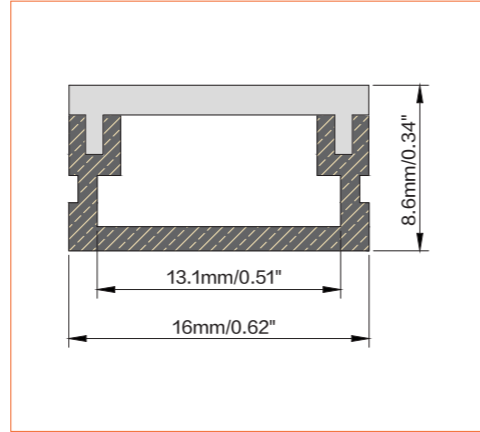

PRO PROFILE SURFACE BE1610

ACCESSORIES

Plastic End Cap

Metal Clip

TECHNICAL DRAWING

TECHNICAL DATA

Product Options	Materials	Order Code		
Aluminium Profile	AL6063-T5	BE-AP1610	Length	2m/6.56ft
Opal PC Cover	PC	BE-PC1610	Dimension (W*H)	16*8.6mm/0.62"*0.34"
Plastic End Cap	/	BE-PEC1610	Max Flex Width	13.1mm/0.51"
Metal Clip	/	BE-MC1610	Pitch for Diffusion	180LED/m

*Please note that unless otherwise indicated, tape lights, extrusions and lenses will come separately and not assembled.
 Standard is 1m/3.28ft per piece, other lengths can be customized.
 Maximum: 2m/6.56ft per piece.
 For IP65