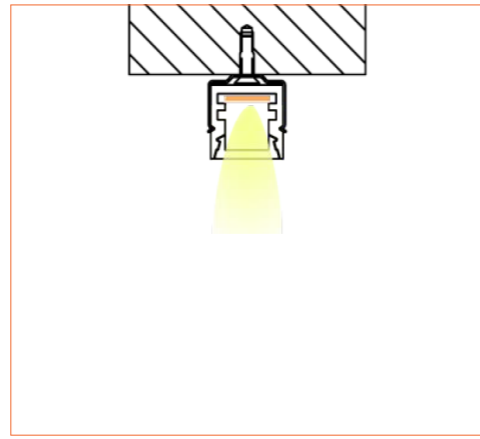

PRO PROFILE SURFACE BE1610

ACCESSORIES

Plastic End Cap

Metal Clip

TECHNICAL DRAWING

TECHNICAL DATA

Product Options	Materials	Order Code		
Aluminium Profile	AL6063-T5	BE-AP1610	Length	2m/6.56ft
Opal PC Cover	PC	BE-PC1610	Dimension (W*H)	16*8.6mm/0.62"*0.34"
Plastic End Cap	/	BE-PEC1610	Max Flex Width	13.1mm/0.51"
Metal Clip	/	BE-MC1610	Pitch for Diffusion	180LED/m

*Please note that unless otherwise indicated, tape lights, extrusions and lenses will come separately and not assembled.
 Standard is 1m/3.28ft per piece, other lengths can be customized.
 Maximum: 2m/6.56ft per piece.
 For IP65