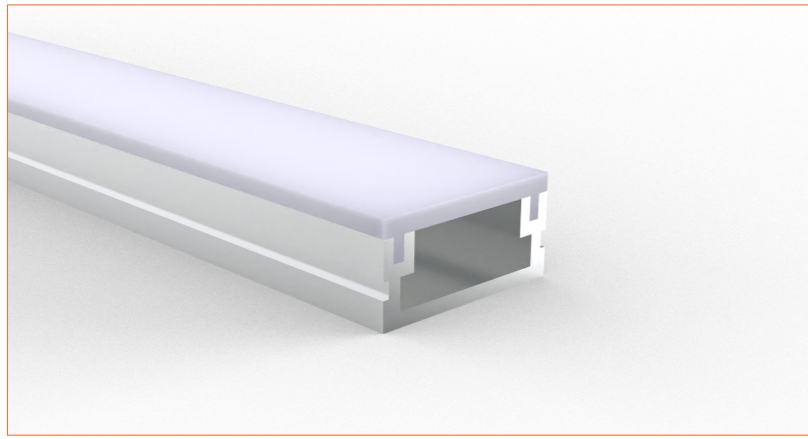

PRO PROFILE SURFACE BE1610

ACCESSORIES

Plastic End Cap

Metal Clip

TECHNICAL DRAWING

TECHNICAL DATA

Product Options	Materials	Order Code		
Aluminium Profile	AL6063-T5	BE-AP1610	Length	2m/6.56ft
Opal PC Cover	PC	BE-PC1610	Dimension (W*H)	16*8.6mm/0.62"*0.34"
Plastic End Cap	/	BE-PEC1610	Max Flex Width	13.1mm/0.51"
Metal Clip	/	BE-MC1610	Pitch for Diffusion	180LED/m

*Please note that unless otherwise indicated, tape lights, extrusions and lenses will come separately and not assembled.
 Standard is 1m/3.28ft per piece, other lengths can be customized.
 Maximum: 2m/6.56ft per piece.
 For IP65

LED TAPES

HIGH EFFICACY

Ref: AERO TAPE HD

Ref: AERO TAPE HD IP54

WHITE

Ref: AERO TAPE

Ref: AERO TAPE HD

Ref: ALTA TAPE