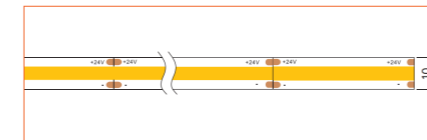

*Please note that unless otherwise indicated, tape lights, extrusions and lenses will come separately and not assembled.
 Standard is 1m/3.28ft per piece, other lengths can be customized.
 Maximum: 2m/6.56ft per piece.
 For IP65

Ref: NOVA TAPE

Ref: NOVA TAPE S

Ref: AERO TAPE IP54

Ref: AERO TAPE CC IP20

Ref: AERO TAPE CC IP65

Ref: NOVA TAPE IP67

Ref: NOVA TAPE IP54

RGB / RGBW