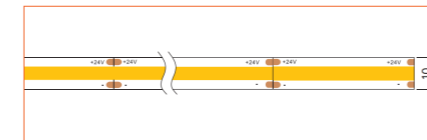

*Please note that unless otherwise indicated, tape lights, extrusions and lenses will come separately and not assembled.
Standard is 1m/3.28ft per piece, other lengths can be customized.
Maximum: 2m/6.56ft per piece.

Ref: NOVA TAPE

Ref: NOVA TAPE S

Ref: AERO TAPE IP54

Ref: AERO TAPE CC IP20

Ref: AERO TAPE CC IP65

Ref: NOVA TAPE IP54

RGB / RGBW

Ref: BELA TAPE RGBW