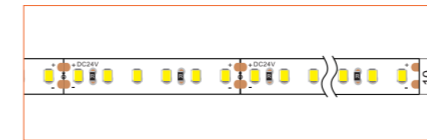

*Please note that unless otherwise indicated, tape lights, extrusions and lenses will come separately and not assembled.
Standard is 1m/3.28ft per piece, other lengths can be customized.
Maximum: 2m/6.56ft per piece.

LED TAPES

HIGH EFFICACY

Ref: AERO TAPE HD

Ref: AERO TAPE HD IP54

WHITE

Ref: AERO TAPE

Ref: AERO TAPE HD

Ref: ALTA TAPE

Ref: NOVA TAPE

Ref: NOVA TAPE S

Ref: AERO TAPE IP54

Ref: AERO TAPE CC IP20

Ref: AERO TAPE CC IP65

Ref: NOVA TAPE IP54

RGB / RGBW

Ref: BELA TAPE RGBW