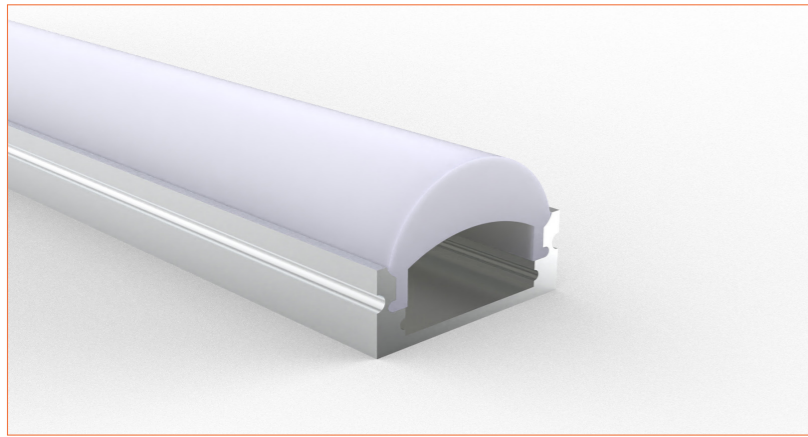

PRO PROFILE SURFACE BE1303

ACCESSORIES

Plastic End Cap

Metal Clip

Plastic Clip

TECHNICAL DRAWING

TECHNICAL DATA

Product Options	Materials	Order Code		
Aluminium Profile	AL6063-T5	BE-AP1303	Length	2m/6.56ft
Opal PC Cover	PC	BE-PC1303	Dimension (W*H)	17.3*13.4mm/0.67"*0.52"
Opal PMMA Cover	PMMA	BE-PM1303	Max Flex Width	12.5mm/0.49"
Plastic End Cap	/	BE-PEC1303	Pitch for Diffusion	180LED/m
Metal Clip	/	BE-MC1303		

*Please note that unless otherwise indicated, tape lights, extrusions and lenses will come separately and not assembled.
Standard is 1m/3.28ft per piece, other lengths can be customized.
Maximum: 2m/6.56ft per piece.

LED TAPES

HIGH EFFICACY

Ref: AERO TAPE HD

Ref: AERO TAPE HD IP54

WHITE

Ref: AERO TAPE

Ref: AERO TAPE HD

Ref: ALTA TAPE

Ref: NOVA TAPE

Ref: NOVA TAPE S

Ref: AERO TAPE IP54

Ref: AERO TAPE CC IP20

Ref: AERO TAPE CC IP65

Ref: NOVA TAPE IP54

RGB / RGBW

Ref: BELA TAPE RGBW