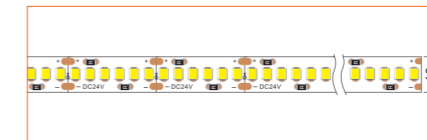

*Please note that unless otherwise indicated, tape lights, extrusions and lenses will come separately and not assembled.
Standard is 1m/3.28ft per piece, other lengths can be customized.
Maximum: 2m/6.56ft per piece.

LED TAPES

HIGH EFFICACY

Ref: AERO TAPE HD

Ref: AERO TAPE HD IP54

WHITE

Ref: AERO TAPE

Ref: AERO TAPE HD

Ref: ALTA TAPE

Ref: NOVA TAPE

Ref: NOVA TAPE S

Ref: AERO TAPE IP54

Ref: AERO TAPE CC IP20

Ref: AERO TAPE CC IP65

Ref: NOVA TAPE IP54

RGB / RGBW

Ref: BELA TAPE RGBW