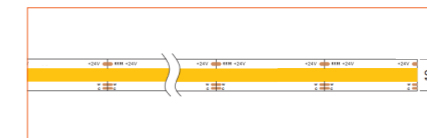

Ref: BELA TAPE RGBWW

Ref: NOVA TAPE RGB

Ref: NOVA TAPE RGBW

Ref: NOVA TAPE RGBWW

TUNABLE WHITE / DIM TO WARM

Ref: NOVA TAPE DTW

Ref: NOVA TAPE TW

Ref: NOVA TAPE S TW