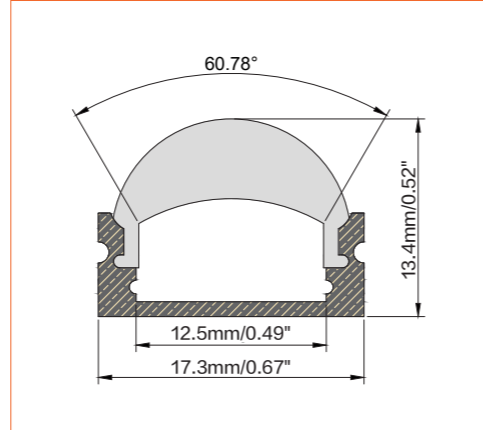

PRO PROFILE SURFACE BE1303

ACCESSORIES

Plastic End Cap

Metal Clip

Plastic Clip

TECHNICAL DRAWING

TECHNICAL DATA

Product Options	Materials	Order Code		
Aluminium Profile	AL6063-T5	BE-AP1303	Length	2m/6.56ft
Opal PC Cover	PC	BE-PC1303	Dimension (W*H)	17.3*13.4mm/0.67"*0.52"
Opal PMMA Cover	PMMA	BE-PM1303	Max Flex Width	12.5mm/0.49"
Plastic End Cap	/	BE-PEC1303	Pitch for Diffusion	180LED/m
Metal Clip	/	BE-MC1303		

*Please note that unless otherwise indicated, tape lights, extrusions and lenses will come separately and not assembled.
Standard is 1m/3.28ft per piece, other lengths can be customized.
Maximum: 2m/6.56ft per piece.