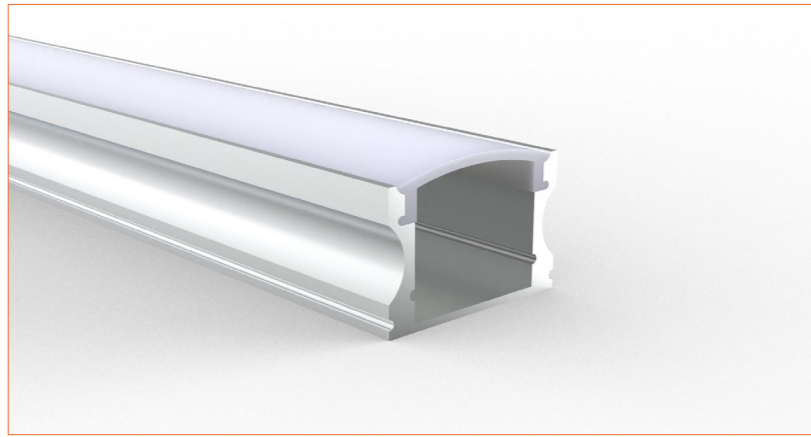

# PRO PROFILE SURFACE BE1202

## ACCESSORIES

Plastic End Cap

Adjustable Angle Clips

Plastic Clip

Metal Clip

## TECHNICAL DATA

Product Options	Materials	Order Code
Aluminium Profile	AL6063-T5	BE-AP1202
Opal PC Cover	PC	BE-PC1202
Plastic End Cap	PC	BE-PEC1202
Clip	Steel/Plastic	BE-MC1202

Length	1m/3.28ft
Dimension (W*H)	14.5*14.5mm/0.57"*0.57"
Max Flex Width	12.5mm/0.49"
Pitch for Diffusion	180LED/m

\*Please note that unless otherwise indicated, tape lights, extrusions and lenses will come separately and not assembled.  
Standard is 1m/3.28ft per piece, other lengths can be customized.  
Maximum: 2m/6.56ft per piece.