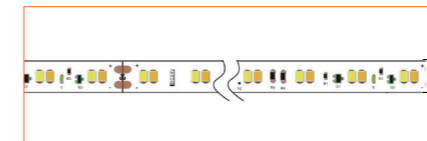

### RGB / RGBW

Ref: BELA TAPE RGBW

Ref: BELA TAPE RGBWW

Ref: NOVA TAPE RGB

Ref: NOVA TAPE RGBW

Ref: NOVA TAPE RGBWW

### TUNABLE WHITE / DIM TO WARM

Ref: NOVA TAPE DTW

Ref: NOVA TAPE TW

Ref: NOVA TAPE S TW

Ref: AERO TAPE TW