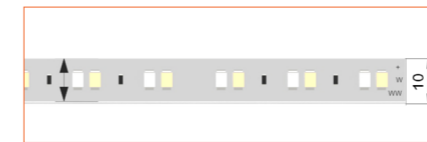

### TUNABLE WHITE / DIM TO WARM

Ref: NOVA TAPE DTW

Ref: NOVA TAPE TW

Ref: NOVA TAPE S TW

Ref: AERO TAPE TW