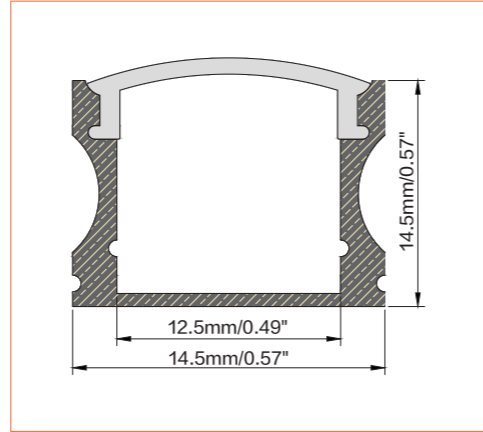

## ACCESSORIES

Plastic End Cap

Adjustable Angle Clips

Plastic Clip

Metal Clip

## TECHNICAL DRAWING

## TECHNICAL DATA

Product Options	Materials	Order Code
Aluminium Profile	AL6063-T5	BE-AP1202
Opal PC Cover	PC	BE-PC1202
Plastic End Cap	PC	BE-PEC1202
Clip	Steel/Plastic	BE-MC1202

Length	1m/3.28ft
Dimension (W*H)	14.5*14.5mm/0.57"*0.57"
Max Flex Width	12.5mm/0.49"
Pitch for Diffusion	180LED/m

\*Please note that unless otherwise indicated, tape lights, extrusions and lenses will come separately and not assembled.  
Standard is 1m/3.28ft per piece, other lengths can be customized.  
Maximum: 2m/6.56ft per piece.