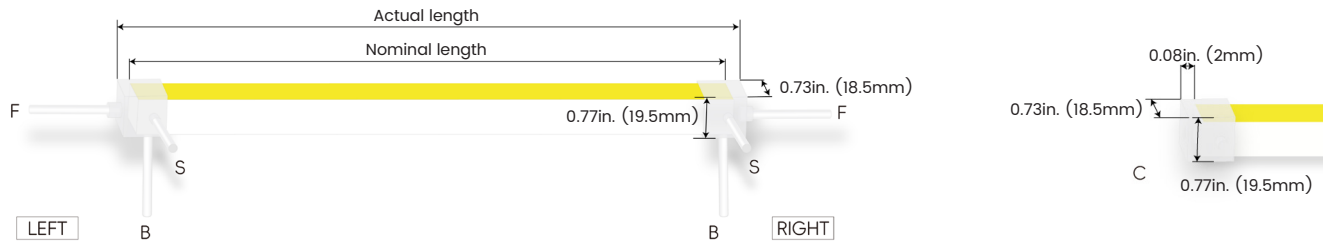

Silicone end cap – IP67, for field cuttable only

Connector Wire Options

OW: Open wire, **Dry only**
Standard 11.81in. (300mm), 18 AWG,
wire length customizable

MC: Male connector, **Wet**
Standard 11.81in. (300mm), 18 AWG