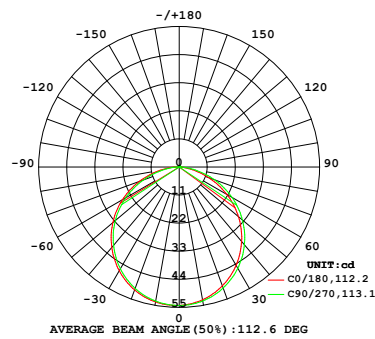

LINIO NEON 1617 SAUNA Static White

Outdoor · Vertical Bending · Horizontal Bending

Lumen Output (lm/ft)

CCT	Vertical Bending	Horizontal Bending
	1.83W/ft	1.83W/ft
2700K	149	110
3000K	155	117
3500K	162	122
4000K	162	122
5300K	162	122
Max. Run for Class 2*	32.8ft (10m)	32.8ft (10m)
Max. Run Supported Length	32.8ft (10m)	32.8ft (10m)

*Typically installations in USA and Canada comply with Class 2 requirements

Technical Details

Parameter	Vertical Bending	Horizontal Bending
Efficacy	85lm/W @3000K 1.83W	64lm/W @3000K 1.83W
CRI	Ra>90	Ra>90
Beam Angle	110°	110°
LED MacAdam	3 steps	3 steps
IK Rating	IK10 (with aluminium profile)	IK09
Average Life (L80B10)	>33,000 hours	>33,000 hours
Storage Temperature	-40°F~-149°F (-40°C~ 65°C)	-40°F~-149°F (-40°C~ 65°C)
Operating Temperature	-40°F~230°F (-40°C~ 110°C)	-40°F~230°F (-40°C~ 110°C)

Photometry

LNI617TVS-W8-24V-30K-1.8-FT-F-OW-F-OW
LINIO NEON 1617 TV SAUNA, Vertical bend, 3000K, 1.83W/ft

Zonal Lumen Summary

Zone	Lumen	% Fixture
0-30	24.06	26.90%
0-40	69.0	44.0%
0-60	122.1	78.0%
0-90	154.9	98.9%
0-180	156.6	100.0%

LNI617SVS-W8-24V-30K-1.8-FT-F-OW-F-OW
LINIO NEON 1617 SV SAUNA, Horizontal bend, 3000K, 1.83W/ft