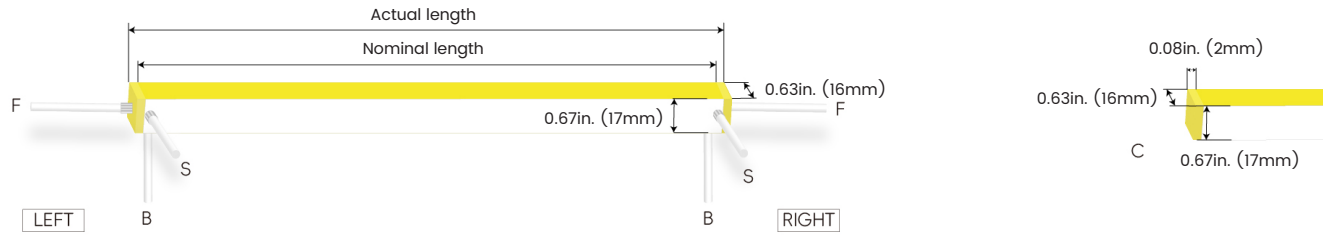

Beamever

LINIO NEON 1617 SAUNA Static White

Designer's Custom Playground

Outdoor · Vertical Bending · Horizontal Bending

Feed Entry / End Cap Options

FT: Flush Translucent – IP68, factory-made only