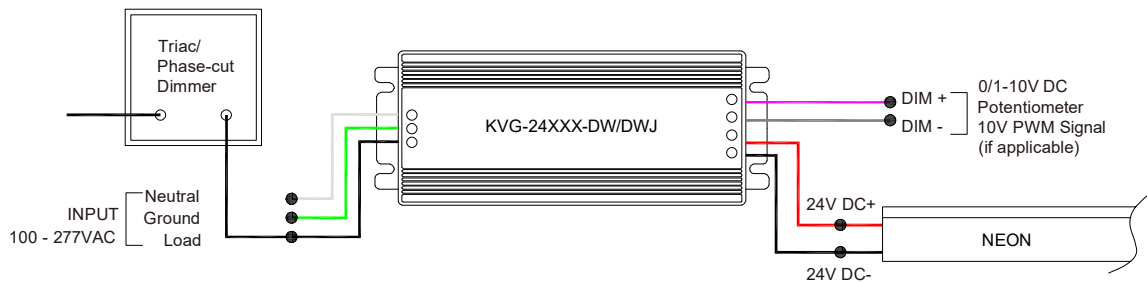

Wiring Diagram

Non-dimmable

Phase cut/Triac-dimmable

4 in 1-dimmable (0-10V/1-10V/Potentiometer/10V PWM)

5 in 1-dimmable (Triac/0-10V/1-10V/Potentiometer/10V PWM)

LINIO NEON 1617 SAUNA Static White

Outdoor · Vertical Bending · Horizontal Bending