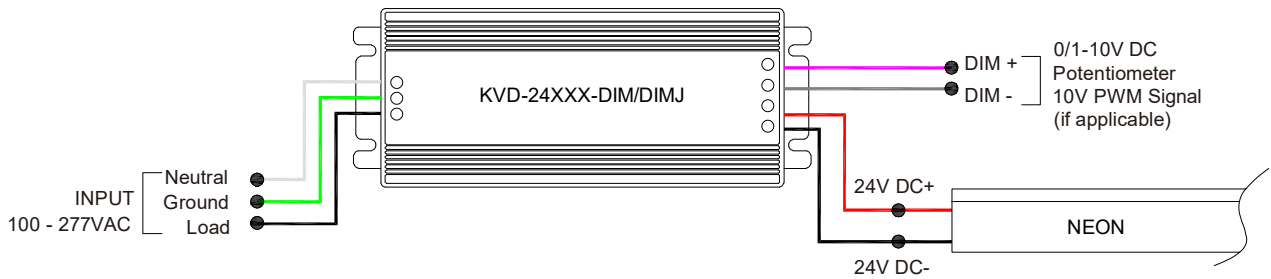

Wiring Diagram

Non-dimmable

Phase cut/Triac-dimmable

4 in 1-dimmable (0-10V/1-10V/Potentiometer/10V PWM)

5 in 1-dimmable (Triac/0-10V/1-10V/Potentiometer/10V PWM)

LINIO NEON 1617 SAUNA Static White

Outdoor · Vertical Bending · Horizontal Bending