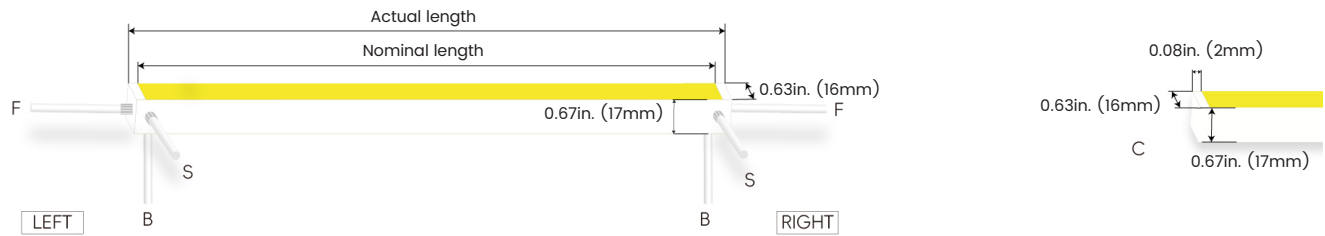

Beamever

LINIO NEON 1617 SAUNA Static White

Designer's Custom Playground

Outdoor · Vertical Bending · Horizontal Bending

Feed Entry / End Cap Options

FT: Flush Translucent – IP68, factory-made only

FO: Flush Opaque – IP68, factory-made only

Silicone end cap – IP67, for field cuttable only

Connector Wire Options

OW: Open wire, **Dry only**
Standard 11.81in. (300mm), 18 AWG,
wire length customizable

MC: Male connector, **Wet**
Standard 11.81in. (300mm), 18 AWG