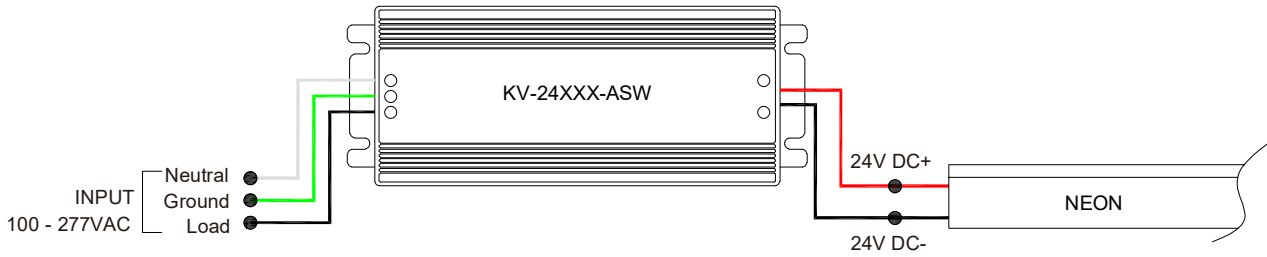

Wiring Diagram

Non-dimmable

Phase cut/Triac-dimmable

4 in 1-dimmable (0-10V/1-10V/Potentiometer/10V PWM)

5 in 1-dimmable (Triac/0-10V/1-10V/Potentiometer/10V PWM)

LINIO NEON 1617 SAUNA Static White

Outdoor · Vertical Bending · Horizontal Bending