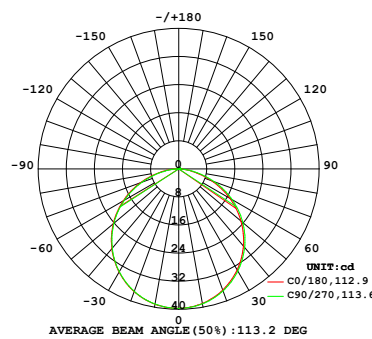

Zonal Lumen Summary

Zone	Lumen	% Fixture
0-30	30.89	26.70%
0-40	50.7	43.8%
0-60	89.9	77.7%
0-90	114.3	98.8%
0-180	115.6	100.0%