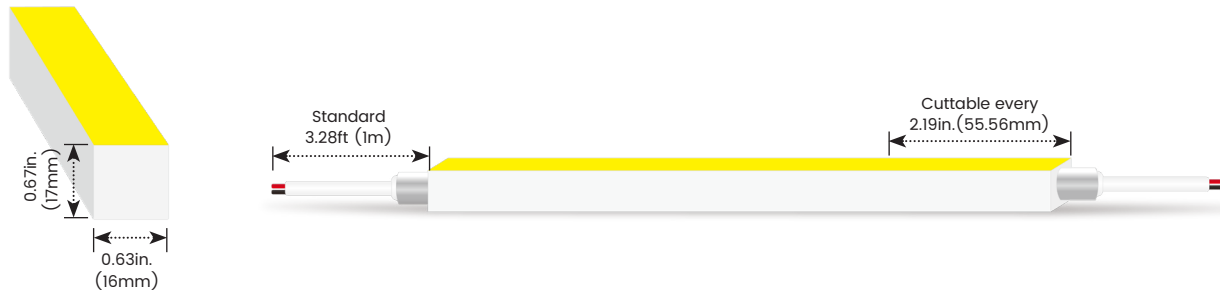

Bending Directions & Diameters

Date _____ Fixture type _____

Project name _____ Project phase _____

Dimensions

Order Code

Model	Environment	Voltage	CCT	Power	End Cap	Left Feed Entry				
LN1617TVS	W8 - Wet (IP68)	24V-DC24V	27K-2700K	1.8-1.83W/ft	FT Flush Translucent	F	Front	OW	Open wire 11.8in. (300mm)	
LN1617SVS			30K-3000K		FO Flush Opaque	B	Bottom	MC	Male connector with 11.8in. (300mm) cable	
			35K-3500K			S	Side	FC	Female connector with 11.8in. (300mm) cable	
			40K-4000K			C	Closed	NA	Only for Closed Feed Entry	
			53K-5300K							

Assembly Builder

Assembly Builder

Right Feed Entry			Length	
F	Front	OW	Open wire 11.8in. (300mm)	Max. nominal 32.8ft (10m)
B	Bottom	MC	Male connector with 11.8in. (300mm) cable	Increment 2.19in. (55.56mm)
S	Side	FC	Female connector with 11.8in. (300mm) cable	
C	Closed	NA	Only for Closed Feed Entry	