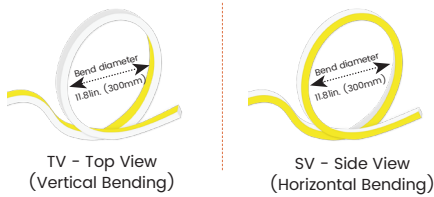

Bending Directions & Diameters

Date _____ Fixture type _____

Project name _____ Project phase _____

Dimensions

Order Code

Model	Environment	Voltage	CCT	Power	End Cap	Left Feed Entry				
LN1617TVS	W8 - Wet (IP68)	24V-DC24V	27K-2700K	1.8-1.83W/ft	FT Flush Translucent	F	Front	OW	Open wire 11.8in. (300mm)	
LN1617SVS			30K-3000K		FO Flush Opaque	B	Bottom	MC	Male connector with 11.8in. (300mm) cable	
			35K-3500K			S	Side	FC	Female connector with 11.8in. (300mm) cable	
			40K-4000K			C	Closed	NA	Only for Closed Feed Entry	
			53K-5300K							

Assembly Builder

Assembly Builder

Right Feed Entry			Length	
F	Front	OW	Open wire 11.8in. (300mm)	Max. nominal 32.8ft (10m)
B	Bottom	MC	Male connector with 11.8in. (300mm) cable	Increment 2.19in. (55.56mm)
S	Side	FC	Female connector with 11.8in. (300mm) cable	
C	Closed	NA	Only for Closed Feed Entry	

Silicone end cap – IP67, for field cuttable only

Connector Wire Options

OW: Open wire, **Dry only**
Standard 11.81in. (300mm), 18 AWG,
wire length customizable

MC: Male connector, **Wet**
Standard 11.81in. (300mm), 18 AWG