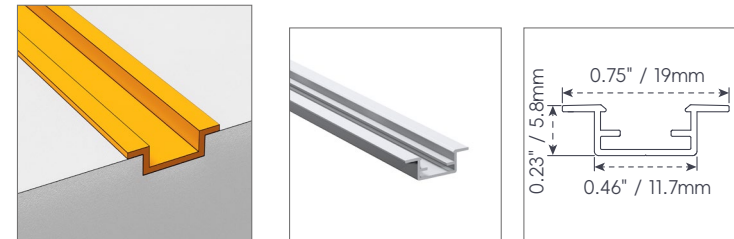

Straight Surface Channel

Bendable Surface Channel

Straight Recessed Channel

Spring Clip (Installed with straight recessed channel)

Mud-in Bendable Channel

Mud-in Channel

Light-block channel

Straight Surface Channel With Silicone Groove

EXTRUSIONS & PROFILES

EOS SERIES CHANNELS & EXTRUSIONS

45° Recessed Kicker Channel

45° Triangular Surface Channel

Straight Surface Channel

Straight Recessed Channel

Light-block Channel

Bendable Surface Channel