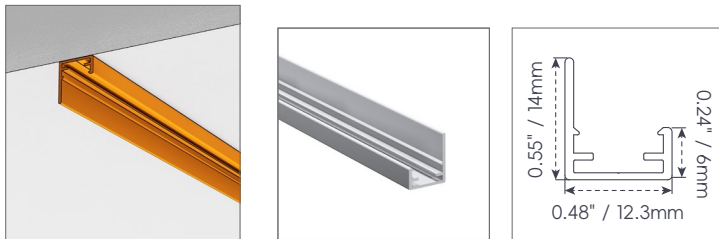

Straight Surface Channel

Bendable Surface Channel

Straight Recessed Channel

Spring Clip (Installed with straight recessed channel)

Mud-in Bendable Channel

Mud-in Channel

Light-block channel

Straight Surface Channel With Silicone Groove

EXTRUSIONS & PROFILES

EOS SERIES CHANNELS & EXTRUSIONS

45° Recessed Kicker Channel

45° Triangular Surface Channel

Straight Surface Channel

Straight Recessed Channel

Light-block Channel

Bendable Surface Channel