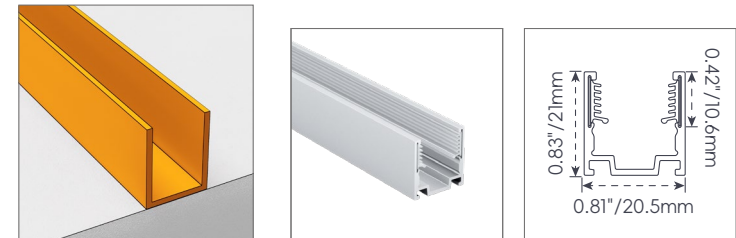

Straight Surface Channel

Bendable Surface Channel

Straight Recessed Channel

Spring Clip (Installed with straight recessed channel)

Mud-in Bendable Channel

Mud-in Channel

Light-block channel

Straight Surface Channel With Silicone Groove

EXTRUSIONS & PROFILES

EOS SERIES CHANNELS & EXTRUSIONS

45° Recessed Kicker Channel

45° Triangular Surface Channel

Straight Surface Channel

Straight Recessed Channel

Light-block Channel

Bendable Surface Channel