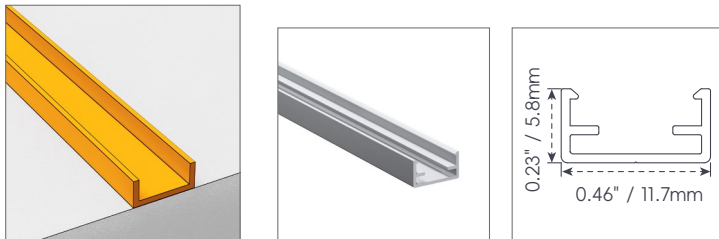

Straight Surface Channel

Bendable Surface Channel

Straight Recessed Channel

Spring Clip (Installed with straight recessed channel)

Mud-in Bendable Channel

Mud-in Channel

Light-block channel

Straight Surface Channel With Silicone Groove

EXTRUSIONS & PROFILES

EOS SERIES CHANNELS & EXTRUSIONS

45° Recessed Kicker Channel

45° Triangular Surface Channel

Straight Surface Channel

Straight Recessed Channel

Light-block Channel

Bendable Surface Channel