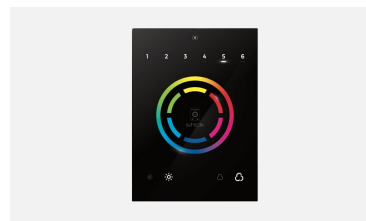

KVD Series
DMX512 Dimming

KVF Series
Phase cut/Triac Dimming

L-Tech LED Driver

KV Series
Non Dimming

CONTROLLER

Nicolaudie NATOUCH-1

Nicolaudie DIN Rail

Nicolaudie Stick CW4