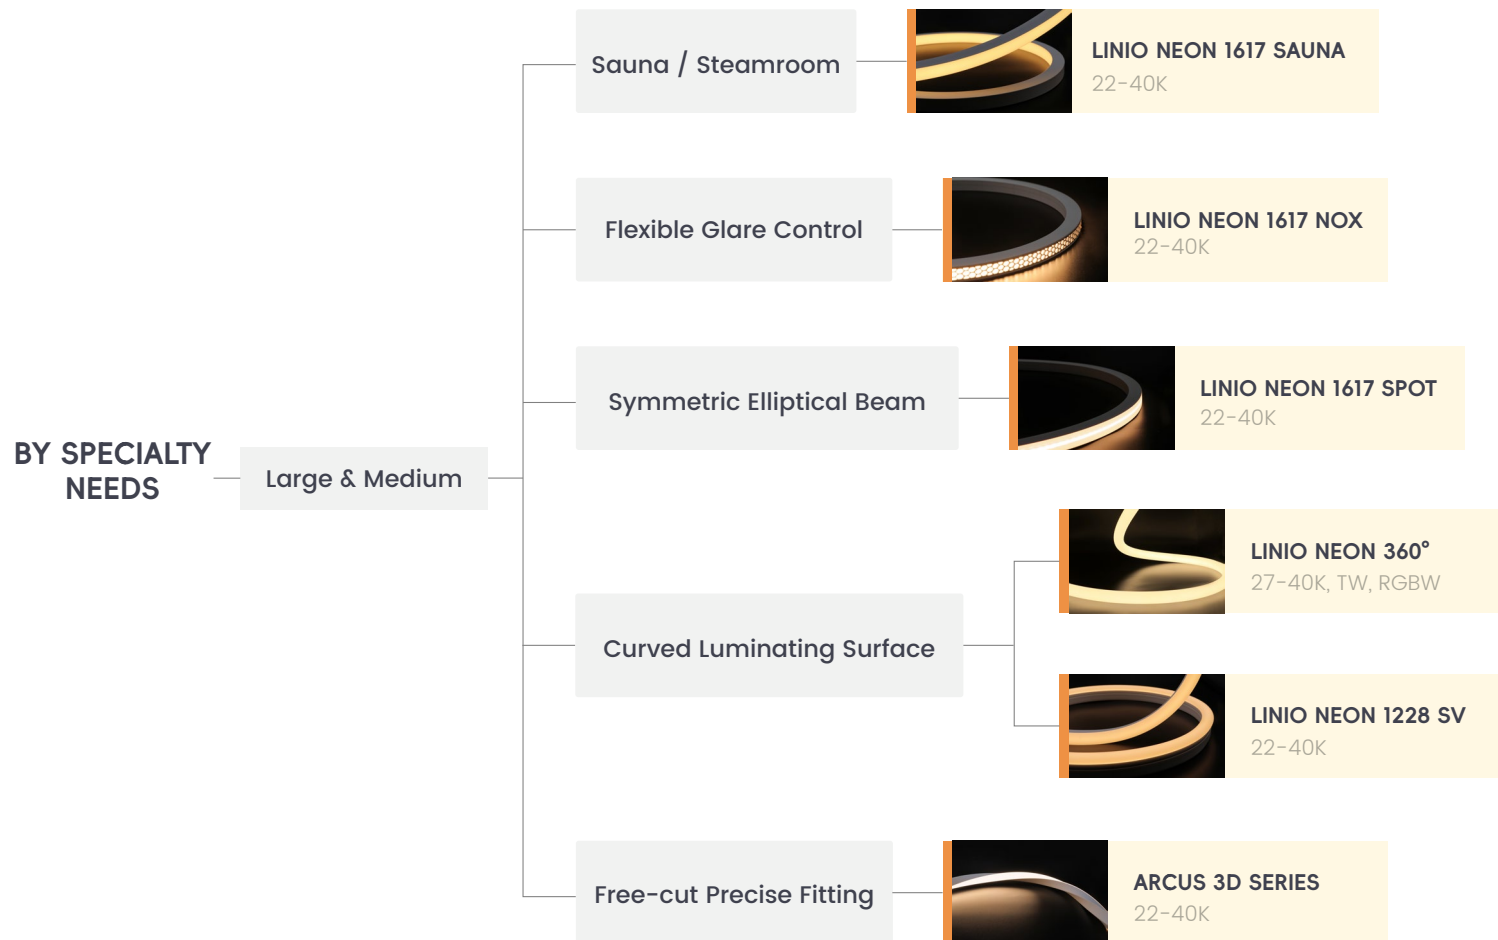

COMPACT LIGHTING SOLUTIONS

LINIO NEON EOS Series

Ultra-slim, pre-diffused linear lighting (down to 0.17" depth) for cove, cabinet, and accent applications.

PRODUCT SELECTION MAPS

FOR NEON SERIES

Organized by application scale and environment — from compact indoor details to large architectural & outdoor projects. Covers high-efficiency, free-cut, and long-run capabilities, plus full IP ratings.