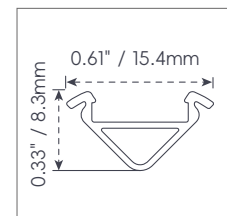

Straight Surface Channel

Bendable Surface Channel

Straight Recessed Channel

Spring Clip (Installed with straight recessed channel)

Mud-in Bendable Channel

Mud-in Channel

Light-block channel

Straight Surface Channel With Silicone Groove

EXTRUSIONS & PROFILES

EOS SERIES CHANNELS & EXTRUSIONS

45° Recessed Kicker Channel

45° Triangular Surface Channel

Straight Surface Channel

Straight Recessed Channel

Light-block Channel

Bendable Surface Channel