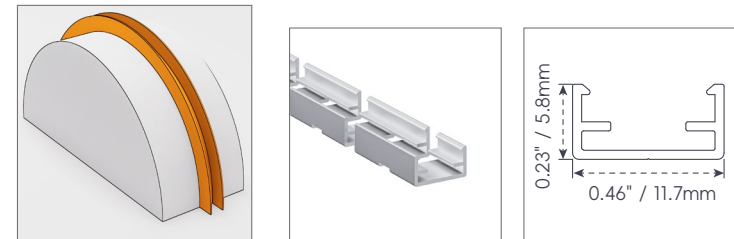

Straight Surface Channel

Bendable Surface Channel

Straight Recessed Channel

Spring Clip (Installed with straight recessed channel)

Mud-in Bendable Channel

Mud-in Channel

Light-block channel

Straight Surface Channel With Silicone Groove

EXTRUSIONS & PROFILES

EOS SERIES CHANNELS & EXTRUSIONS

45° Recessed Kicker Channel

45° Triangular Surface Channel

Straight Surface Channel

Straight Recessed Channel

Light-block Channel

Bendable Surface Channel