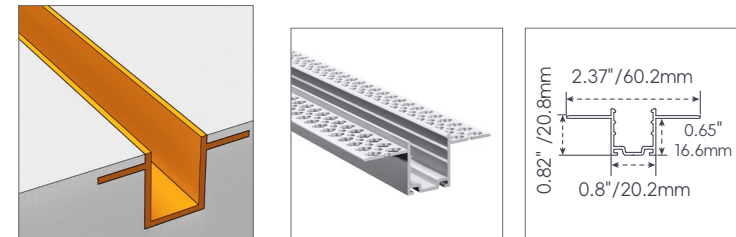

Straight Surface Channel

Bendable Surface Channel

Straight Recessed Channel

Spring Clip (Installed with straight recessed channel)

Mud-in Bendable Channel

Mud-in Channel

Light-block channel

Straight Surface Channel With Silicone Groove

EXTRUSIONS & PROFILES

EOS SERIES CHANNELS & EXTRUSIONS

45° Recessed Kicker Channel

45° Triangular Surface Channel

Straight Surface Channel

Straight Recessed Channel

Light-block Channel

Bendable Surface Channel