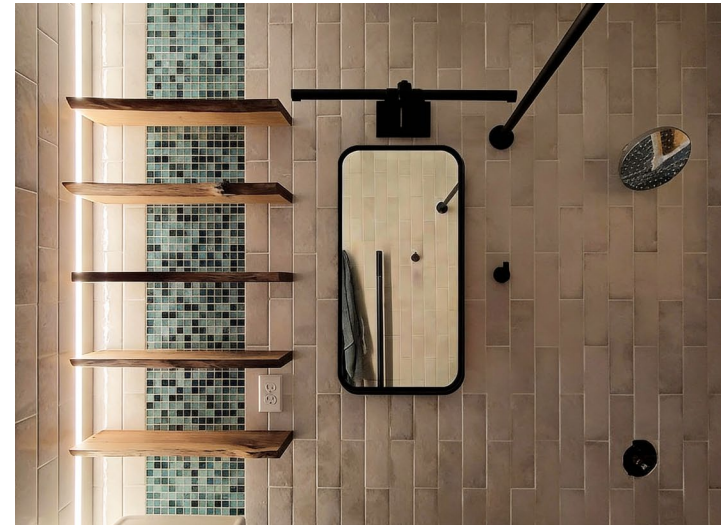

UNIVERSAL P210

Products Featured: LINIO NEON 360°

📍 Florida, US

PRIVATE RESIDENCE

📍 Longmont, CO

Architect: Nathan Pillatzke

Products Featured:

ANNO TAPE + BE1202 Aluminum Channel