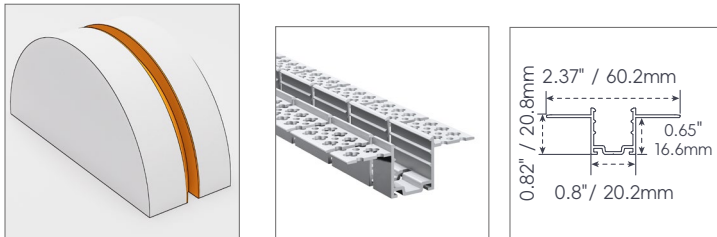

Straight Surface Channel

Bendable Surface Channel

Straight Recessed Channel

Spring Clip (Installed with straight recessed channel)

Mud-in Bendable Channel

Mud-in Channel

Light-block channel

Straight Surface Channel With Silicone Groove

EXTRUSIONS & PROFILES

EOS SERIES CHANNELS & EXTRUSIONS

45° Recessed Kicker Channel

45° Triangular Surface Channel

Straight Surface Channel

Straight Recessed Channel

Light-block Channel

Bendable Surface Channel