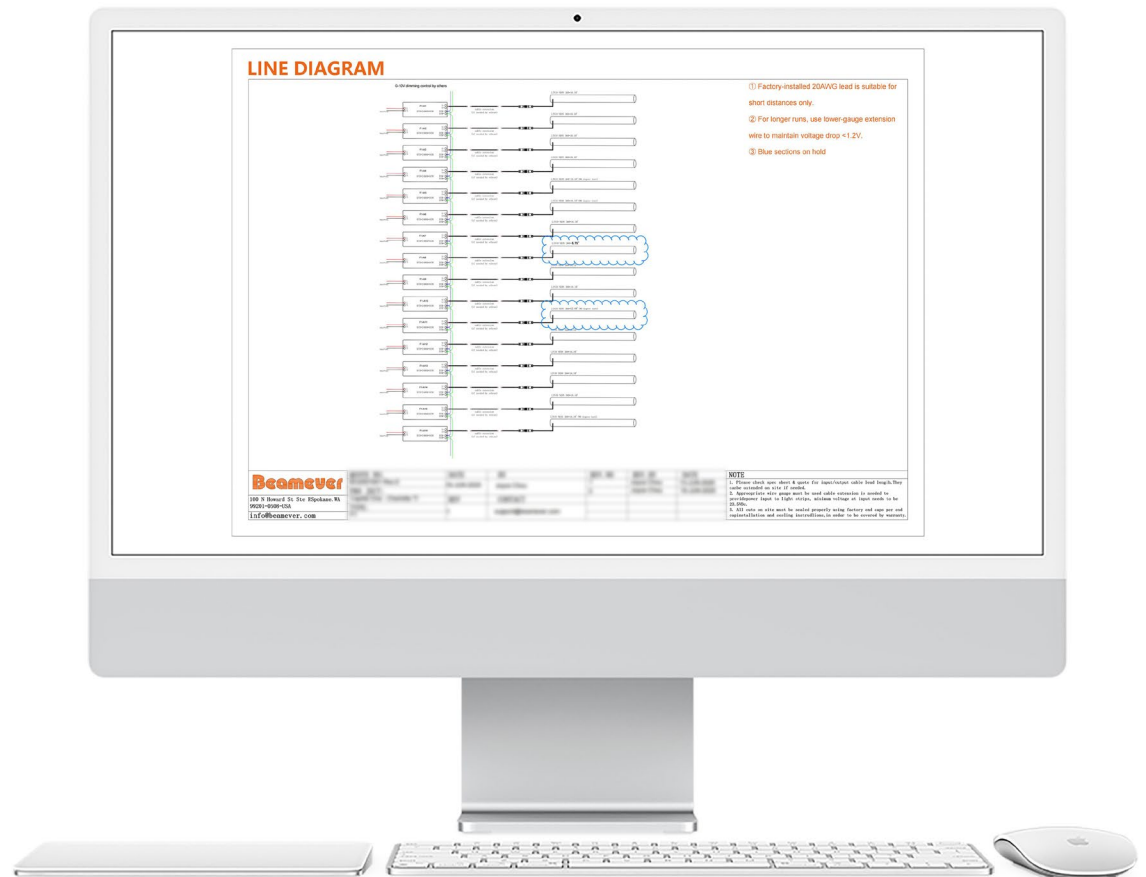

COMPREHENSIVE SUBMITTAL PACKAGE

OUR STREAMLINED WORKFLOW

A collaborative process built for clarity & speed: from project drawings to final sign-off.

- **FEWER RFIS**

Detailed wiring & connection layouts — full clarity for installers.

- **FASTER APPROVALS**

Comprehensive spec sheets+relevant diagrams — no missing project details, faster sign-off.

- **CLEANER COORDINATION**

Drivers, circuits, and voltage-drop details documented upfront.