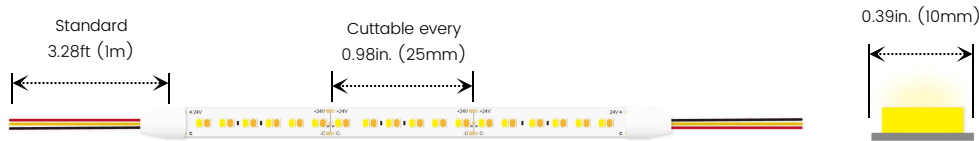

Date	Fixture type
Project name	Project phase

Dimensions

Order Code (For LED tape)

Series	Environment	Voltage	CCT	Power
AEROHD	D2-Dry (IP20)	24V-DC24V	27K65K-2700K+6500k	7.3-7.32W/ft

Assembly Builder

		Left Feed Entry	
F	Front	OW	Open wire 3.28ft (1m), 20 AWG
C	Closed	MC	Male connector with 0.98ft (30cm) cable, 20 AWG
		FC	Female connector with 0.98ft (30cm) cable, 20 AWG
		NA	Only for Closed Feed Entry

Assembly Builder

		Right Feed Entry	Length
F	Front	OW Open wire 3.28ft (1m), 20 AWG	Increment 0.98in. (25mm)
C	Closed	MC Male connector with 0.98ft (30cm) cable, 20 AWG	
		FC Female connector with 0.98ft (30cm) cable, 20 AWG	
		NA Only for Closed Feed Entry	

*For customizations, please inquire.

Extrusion Order Code

Product Code	Colors	Lens	Lengths
Please select on the Extrusion Compatibility page	<input type="checkbox"/> S = Silver anodized <input type="checkbox"/> W = White lacquered <input type="checkbox"/> B = Black anodized	<input type="checkbox"/> OP - Opal <input type="checkbox"/> FR - Frosted <input type="checkbox"/> CL - Clear	3.28ft (1m) 6.56ft (2m)

Width	0.39in. (10mm)
LED Quantity	72 LEDs/ft (240LEDs/M)
Beam Angle	120°
Efficacy	87.4lm/W @2700K+6500K 7.32W
CRI	Ra ≥ 90
LED MacAdam	3 steps
Average Life (L70)	> 54,000 hours
Max. Length Per Reel	164ft (50m)
Storage Temperature	-13-140°F (-25°C- 60°C)
Ambient Temperature	-13-113°F (-25°C- 45°C)