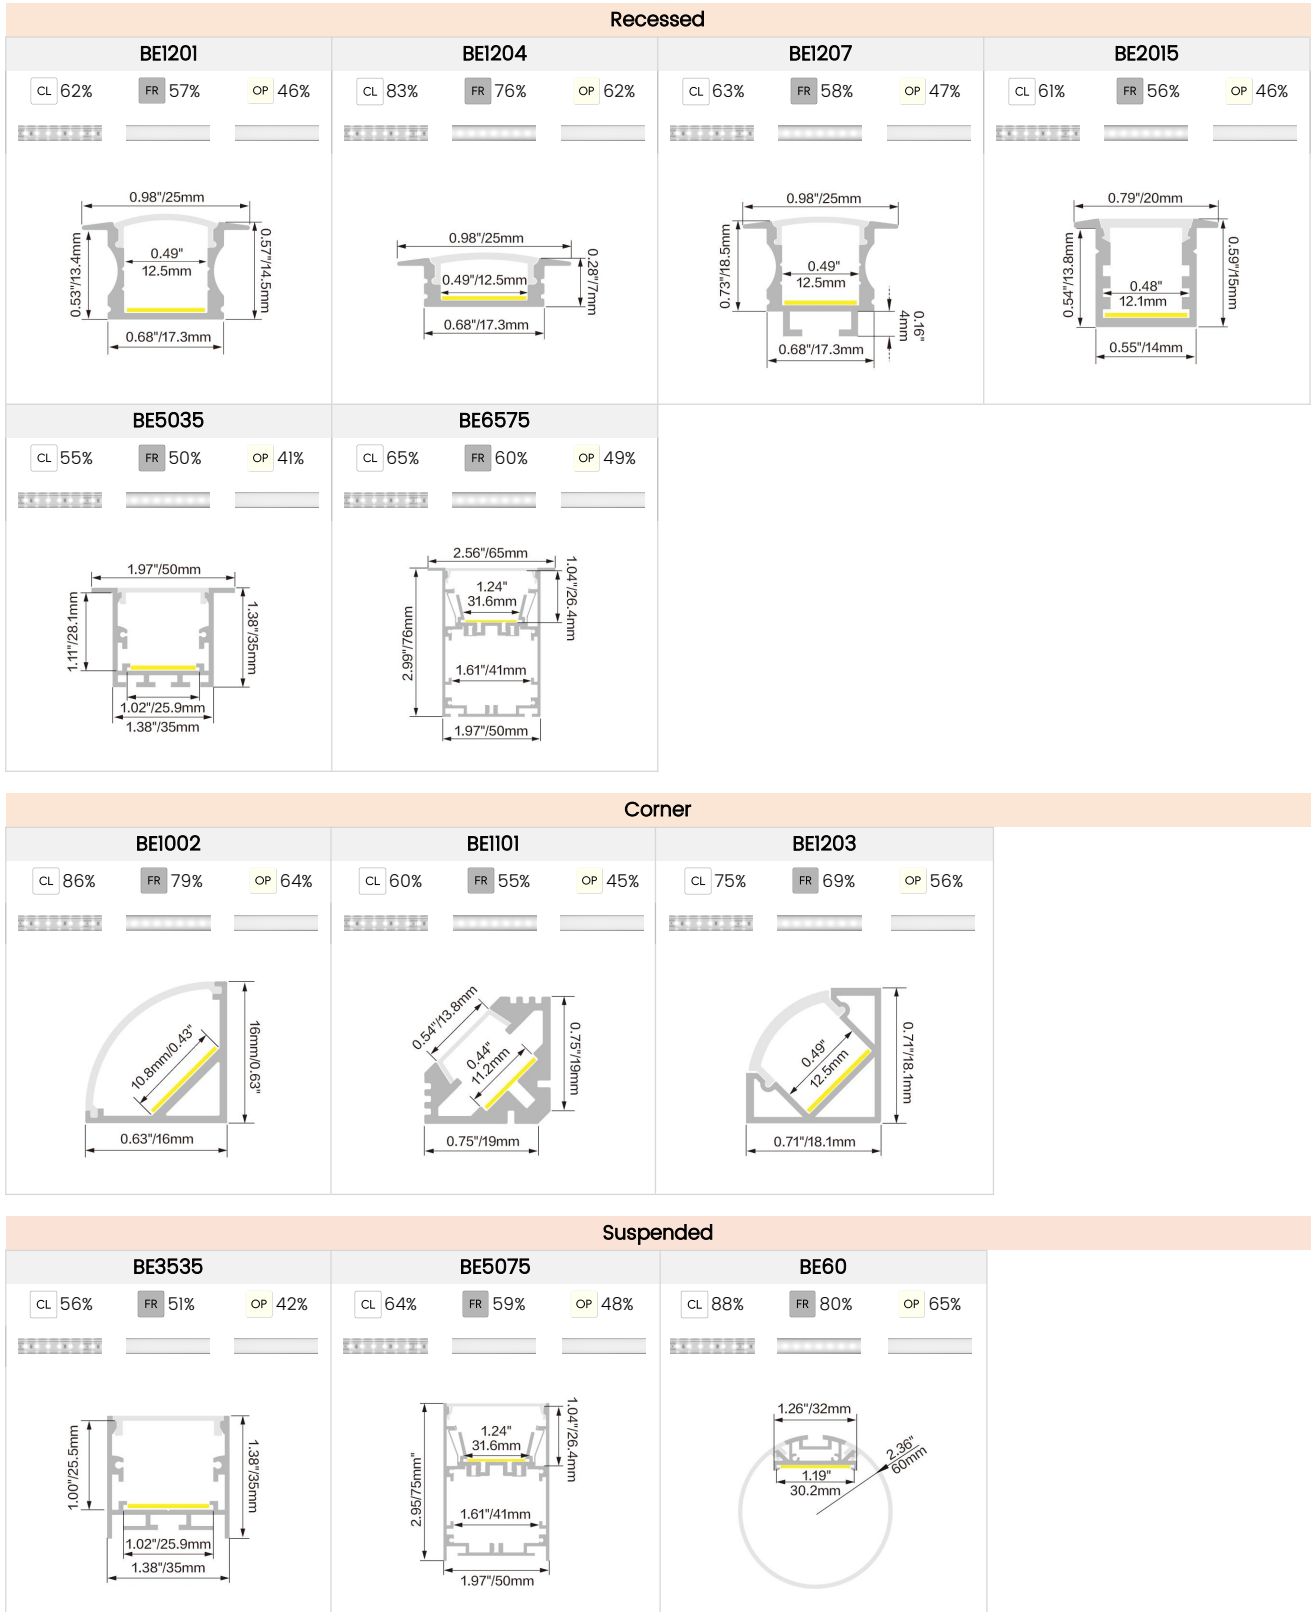

Feed Entry Options

Connector Wire Options

OW: Open wire, **Dry only**
Standard 3.28ft (1m), 20 AWG
(wire length made to order)

MC: Male connector, **Dry & Damp.**
Standard 0.66ft (20cm), 20 AWG

FC: Female connector, **Dry & Damp.**
Standard 0.66ft (20cm), 20 AWG

AERO TAPE HD TW Indoor · Tunable White

Channel Compatibility

Lens Type & Light Transmission

* Non-standard option, please contact us for customization support.

CL Clear

FR Frosted

OP Opal

Surface			
<p>BE1202</p> <p>CL 62% FR 51% OP 47%</p>	<p>BE1205</p> <p>CL 84% FR 77% OP 63%</p>	<p>BE1206</p> <p>CL 79% FR 72% OP 59%</p>	<p>BE1302</p> <p>CL 84% FR 77% OP 63%</p>
<p>BE1303</p> <p>CL 67% FR 61% OP 50%</p>	<p>BE1415</p> <p>CL 55% FR 51% OP 41%</p>	<p>BE1919</p> <p>CL 77% FR 70% OP 58%</p>	<p>BE2020</p> <p>CL 79% FR 72% OP 59%</p>

Mud-In	
<p>BE5615</p> <p>CL 61% FR 56% OP 45%</p>	<p>BE7615</p> <p>CL 72% FR 66% OP 54%</p>

AERO TAPE HD TW Indoor · Tunable White

AERO TAPE HD TW Indoor · Tunable White

Specialty			
<p>BE1402 Wall lighting</p> <p>CL 73% FR 67% OP 55%</p>	<p>BE1403 Wall lighting</p> <p>CL 77% FR 70% OP 57%</p>	<p>BE1806 Bendable surface mounted</p> <p>CL 90% FR 82% OP 67%</p>	<p>BE2009 Coves</p> <p>CL 57% FR 52% OP 43%</p>
<p>BE3511 Borderless Bi-Color Panel</p> <p>CL 68% FR 62% OP 51%</p>	<p>BE4615 Borderless Inside Corner</p> <p>CL 60% FR 55% OP 45%</p>	<p>BE5315 Borderless Outside Corner</p> <p>CL 61% FR 55% OP 45%</p>	<p>BE6728 Staircase</p> <p>CL 55% FR 50% OP 41%</p>
<p>BE6916 Recessed</p> <p>CL 46% FR 42% OP 34%</p>	<p>BE7030 Cove Recessed Borderless</p> <p>OP 61%</p>	<p>BE8833 Cove Recessed / Double-Layer Borderless</p> <p>CL 59% FR 54% OP 44%</p>	<p>BE12017 Toekick</p> <p>CL 49% FR 45% OP 37%</p>
<p>BE13350 Coves</p> <p>CL 44% FR 40% OP 33%</p>			

Strip to strip connector, for 0.39in. (10mm) tape, 3 pin, IP20

C6012-LC-3P-10

L-shaped corner connector, for 0.39in. (10mm) tape, 3 pin, IP20

C6012-RC-3P-10

R-shaped corner connector, for 0.39in. (10mm) tape, 3 pin, IP20