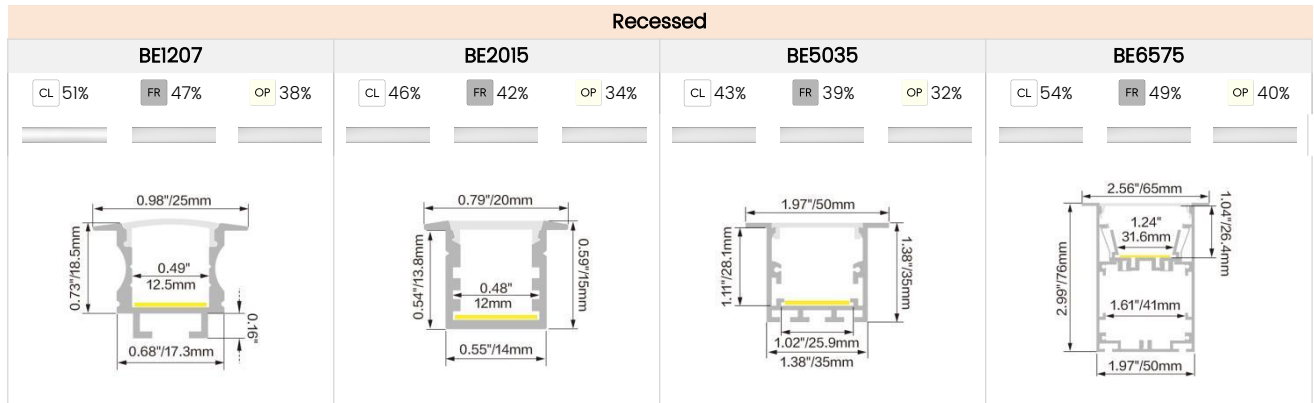

ANNO TAPE TW

Indoor · Tunable White