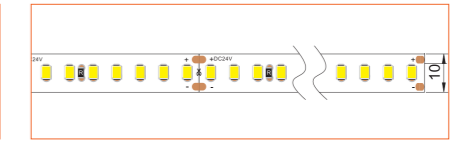

*Please note that unless otherwise indicated, tape lights, extrusions and lenses will come separately and not assembled.

Standard is 1m/3.28ft per piece, other lengths can be customized.

Maximum: 2m/6.56ft per piece.

For IP65

*Not suitable for upside-down installation. Adhesive required if installed upside down.

LED TAPES

HIGH EFFICACY

Ref: AERO TAPE HD

Ref: AERO TAPE HD IP54

WHITE

Ref: AERO TAPE

Ref: AERO TAPE HD

Ref: ALTA TAPE

Ref: ANNO TAPE

Ref: ANNO TAPE S

Ref: AERO TAPE IP54

Ref: AERO TAPE CC IP20

Ref: AERO TAPE CC IP65

Ref: ANNO TAPE IP67