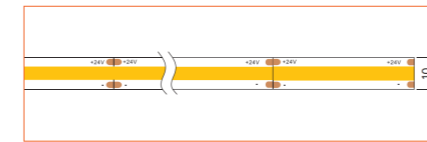

Ref: ANNO TAPE