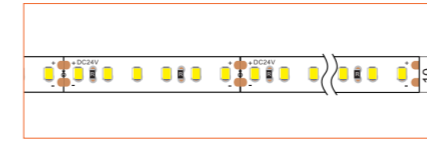

*Please note that unless otherwise indicated, tape lights, extrusions and lenses will come separately and not assembled.

Standard is 1m/3.28ft per piece, other lengths can be customized.

Maximum: 2m/6.56ft per piece.

For IP65

*Not suitable for upside-down installation. Adhesive required if installed upside down.

LED TAPES

HIGH EFFICACY

Ref: AERO TAPE HD

Ref: AERO TAPE HD IP54

WHITE

Ref: AERO TAPE

Ref: AERO TAPE HD

Ref: ALTA TAPE

Ref: ANNO TAPE

Ref: ANNO TAPE S

Ref: AERO TAPE IP54

Ref: AERO TAPE CC IP20

Ref: AERO TAPE CC IP65

Ref: ANNO TAPE IP67

Ref: ANNO TAPE IP54

RGB / RGBW

Ref: BELA TAPE RGBW

Ref: BELA TAPE RGBWW

Ref: ANNO TAPE RGB

Ref: ANNO TAPE RGBWW

TUNABLE WHITE / DIM TO WARM

Ref: ANNO TAPE DTW