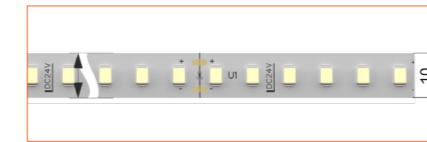

For IP65

*Not suitable for upside-down installation. Adhesive required if installed upside down.

LED TAPES

HIGH EFFICACY

Ref: AERO TAPE HD

Ref: AERO TAPE HD IP54

WHITE

Ref: AERO TAPE

Ref: AERO TAPE HD

Ref: ALTA TAPE

Ref: ANNO TAPE

Ref: ANNO TAPE S

Ref: AERO TAPE IP54

Ref: AERO TAPE CC IP20

Ref: AERO TAPE CC IP65

Ref: ANNO TAPE IP67

Ref: ANNO TAPE IP54

RGB / RGBW

Ref: BELA TAPE RGBW

Ref: BELA TAPE RGBWW

Ref: ANNO TAPE RGB

Ref: ANNO TAPE RGBWW

TUNABLE WHITE / DIM TO WARM

Ref: ANNO TAPE DTW