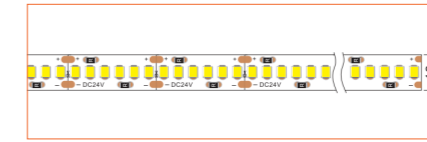

*Please note that unless otherwise indicated, tape lights, extrusions and lenses will come separately and not assembled.

Standard is 1m/3.28ft per piece, other lengths can be customized.

Maximum: 2m/6.56ft per piece.

For IP65

*Not suitable for upside-down installation. Adhesive required if installed upside down.

LED TAPES

HIGH EFFICACY

Ref: AERO TAPE HD

Ref: AERO TAPE HD IP54

WHITE

Ref: AERO TAPE

Ref: AERO TAPE HD

Ref: ALTA TAPE

Ref: ANNO TAPE

Ref: ANNO TAPE S

Ref: AERO TAPE IP54

Ref: AERO TAPE CC IP20

Ref: AERO TAPE CC IP65

Ref: ANNO TAPE IP67

Ref: ANNO TAPE IP54

RGB / RGBW

Ref: BELA TAPE RGBW

Ref: BELA TAPE RGBWW

Ref: ANNO TAPE RGB

Ref: ANNO TAPE RGBWW

TUNABLE WHITE / DIM TO WARM

Ref: ANNO TAPE DTW