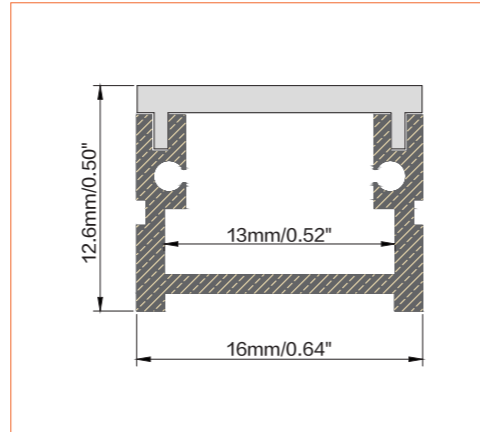

PRO PROFILE SURFACE BE1612

ACCESSORIES

Plastic End Cap

Metal Clip

TECHNICAL DRAWING

TECHNICAL DATA

Product Options	Materials	Order Code		
Aluminium Profile	AL6063-T5	BE-AP1612	Length	2m/6.56ft
Opal PC Cover	PC	BE-PC1612	Dimension (W*H)	16*12.6mm/0.64"*0.50"
Plastic End Cap	/	BE-PEC1612	Max Flex Width	13mm/0.52"
Metal Clip	/	BE-MC1612	Pitch for Diffusion	180LED/m

*Please note that unless otherwise indicated, tape lights, extrusions and lenses will come separately and not assembled.

Standard is 1m/3.28ft per piece, other lengths can be customized.

Maximum: 2m/6.56ft per piece.