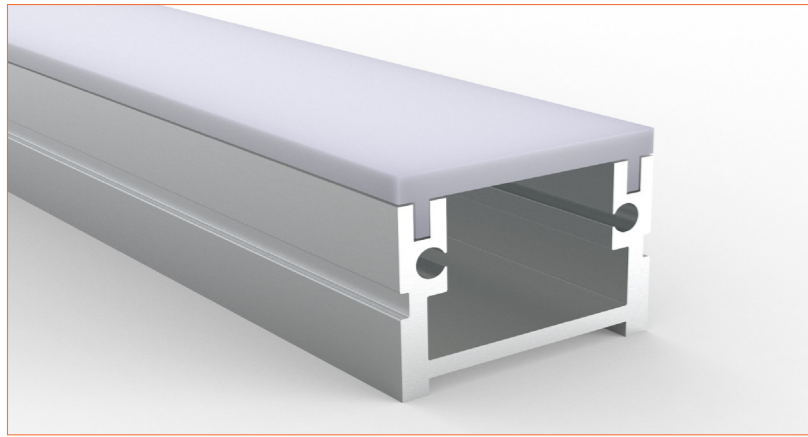

PRO PROFILE SURFACE BE1612

ACCESSORIES

Plastic End Cap

Metal Clip

TECHNICAL DRAWING

TECHNICAL DATA

Product Options	Materials	Order Code		
Aluminium Profile	AL6063-T5	BE-AP1612	Length	2m/6.56ft
Opal PC Cover	PC	BE-PC1612	Dimension (W*H)	16*12.6mm/0.64"*0.50"
Plastic End Cap	/	BE-PEC1612	Max Flex Width	13mm/0.52"
Metal Clip	/	BE-MC1612	Pitch for Diffusion	180LED/m

*Please note that unless otherwise indicated, tape lights, extrusions and lenses will come separately and not assembled.

Standard is 1m/3.28ft per piece, other lengths can be customized.

Maximum: 2m/6.56ft per piece.

For IP65

*Not suitable for upside-down installation. Adhesive required if installed upside down.

LED TAPES

HIGH EFFICACY

Ref: AERO TAPE HD

Ref: AERO TAPE HD IP54

WHITE

Ref: AERO TAPE