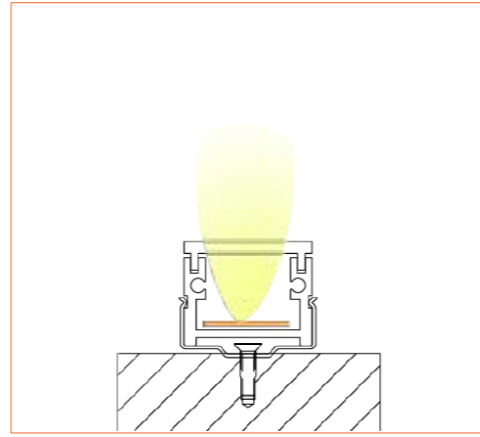

PRO PROFILE SURFACE BE1612

ACCESSORIES

Plastic End Cap

Metal Clip

TECHNICAL DRAWING

TECHNICAL DATA

Product Options	Materials	Order Code		
Aluminium Profile	AL6063-T5	BE-AP1612	Length	2m/6.56ft
Opal PC Cover	PC	BE-PC1612	Dimension (W*H)	16*12.6mm/0.64"*0.50"
Plastic End Cap	/	BE-PEC1612	Max Flex Width	13mm/0.52"
Metal Clip	/	BE-MC1612	Pitch for Diffusion	180LED/m

*Please note that unless otherwise indicated, tape lights, extrusions and lenses will come separately and not assembled.

Standard is 1m/3.28ft per piece, other lengths can be customized.

Maximum: 2m/6.56ft per piece.

For IP65

*Not suitable for upside-down installation. Adhesive required if installed upside down.

LED TAPES

HIGH EFFICACY

Ref: AERO TAPE HD

Ref: AERO TAPE HD IP54

WHITE

Ref: AERO TAPE