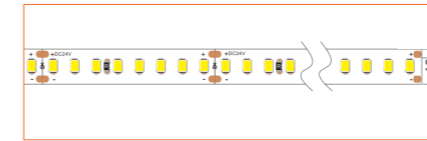

PRO PROFILE SURFACE BE1612

ACCESSORIES

Plastic End Cap

Metal Clip

TECHNICAL DRAWING

TECHNICAL DATA

Product Options	Materials	Order Code		
Aluminium Profile	AL6063-T5	BE-AP1612	Length	2m/6.56ft
Opal PC Cover	PC	BE-PC1612	Dimension (W*H)	16*12.6mm/0.64"*0.50"
Plastic End Cap	/	BE-PEC1612	Max Flex Width	13mm/0.52"
Metal Clip	/	BE-MC1612	Pitch for Diffusion	180LED/m

*Please note that unless otherwise indicated, tape lights, extrusions and lenses will come separately and not assembled.

Standard is 1m/3.28ft per piece, other lengths can be customized.

Maximum: 2m/6.56ft per piece.

For IP65

*Not suitable for upside-down installation. Adhesive required if installed upside down.

LED TAPES

HIGH EFFICACY

Ref: AERO TAPE HD

Ref: AERO TAPE HD IP54

WHITE

Ref: AERO TAPE

Ref: ANNO TAPE IP54

RGB / RGBW

Ref: BELA TAPE RGBW

Ref: BELA TAPE RGBWW

Ref: ANNO TAPE RGB

Ref: ANNO TAPE RGBWW

TUNABLE WHITE / DIM TO WARM

Ref: ANNO TAPE DTW