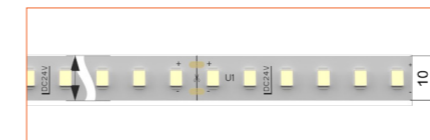

For IP65

*Not suitable for upside-down installation. Adhesive required if installed upside down.

LED TAPES

HIGH EFFICACY

Ref: AERO TAPE HD

Ref: AERO TAPE HD IP54

WHITE

Ref: AERO TAPE

Ref: AERO TAPE HD

Ref: ALTA TAPE

Ref: ANNO TAPE

Ref: ANNO TAPE S

Ref: AERO TAPE IP54

Ref: AERO TAPE CC IP20

Ref: AERO TAPE CC IP65

Ref: ANNO TAPE IP67

Ref: ANNO TAPE IP54

RGB / RGBW

Ref: BELA TAPE RGBW

Ref: BELA TAPE RGBWW

Ref: ANNO TAPE RGB

Ref: ANNO TAPE RGBWW

TUNABLE WHITE / DIM TO WARM

Ref: ANNO TAPE DTW