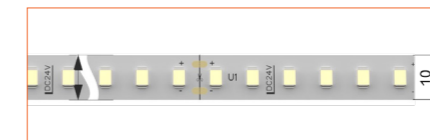

For IP65

*Not suitable for upside-down installation. Adhesive required if installed upside down.

LED TAPES

HIGH EFFICACY

Ref: AERO TAPE HD

Ref: AERO TAPE HD IP54

WHITE

Ref: AERO TAPE

Ref: AERO TAPE HD

Ref: ALTA TAPE

Ref: ANNO TAPE

Ref: ANNO TAPE S

Ref: AERO TAPE IP54

Ref: AERO TAPE CC IP20

Ref: AERO TAPE CC IP65

Ref: ANNO TAPE IP67

Ref: ANNO TAPE IP54

RGB / RGBW

Ref: BELA TAPE RGBW

Ref: BELA TAPE RGBWW

Ref: ANNO TAPE RGB

Ref: ANNO TAPE RGBWW

TUNABLE WHITE / DIM TO WARM

Ref: ANNO TAPE DTW