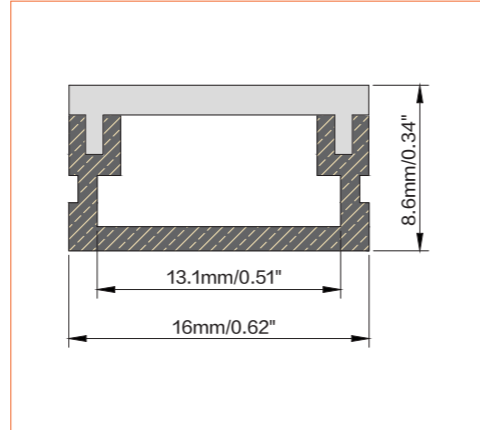

PRO PROFILE SURFACE BE1610

ACCESSORIES

Plastic End Cap

Metal Clip

TECHNICAL DRAWING

TECHNICAL DATA

Product Options	Materials	Order Code		
Aluminium Profile	AL6063-T5	BE-AP1610	Length	2m/6.56ft
Opal PC Cover	PC	BE-PC1610	Dimension (W*H)	16*8.6mm/0.62"*0.34"
Plastic End Cap	/	BE-PEC1610	Max Flex Width	13.1mm/0.51"
Metal Clip	/	BE-MC1610	Pitch for Diffusion	180LED/m

*Please note that unless otherwise indicated, tape lights, extrusions and lenses will come separately and not assembled.

Standard is 1m/3.28ft per piece, other lengths can be customized.

Maximum: 2m/6.56ft per piece.