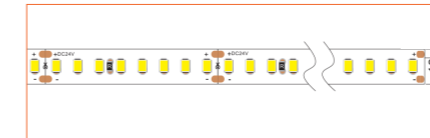

PRO PROFILE SURFACE BE1610

ACCESSORIES

Plastic End Cap

Metal Clip

TECHNICAL DRAWING

TECHNICAL DATA

Product Options	Materials	Order Code		
Aluminium Profile	AL6063-T5	BE-AP1610	Length	2m/6.56ft
Opal PC Cover	PC	BE-PC1610	Dimension (W*H)	16*8.6mm/0.62"*0.34"
Plastic End Cap	/	BE-PEC1610	Max Flex Width	13.1mm/0.51"
Metal Clip	/	BE-MC1610	Pitch for Diffusion	180LED/m

*Please note that unless otherwise indicated, tape lights, extrusions and lenses will come separately and not assembled.

Standard is 1m/3.28ft per piece, other lengths can be customized.

Maximum: 2m/6.56ft per piece.

For IP65

*Not suitable for upside-down installation. Adhesive required if installed upside down.

LED TAPES

HIGH EFFICACY

Ref: AERO TAPE HD

Ref: AERO TAPE HD IP54

WHITE

Ref: AERO TAPE

Ref: AERO TAPE HD

Ref: ALTA TAPE

Ref: ANNO TAPE

Ref: ANNO TAPE S

Ref: AERO TAPE IP54

Ref: AERO TAPE CC IP20

Ref: AERO TAPE CC IP65

Ref: ANNO TAPE IP67