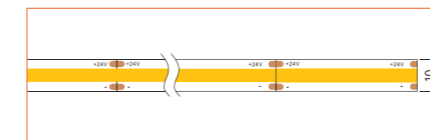

*Please note that unless otherwise indicated, tape lights, extrusions and lenses will come separately and not assembled.

Standard is 1m/3.28ft per piece, other lengths can be customized.

Maximum: 2m/6.56ft per piece.

For IP65

*Not suitable for upside-down installation. Adhesive required if installed upside down.

LED TAPES

HIGH EFFICACY

Ref: AERO TAPE HD

Ref: AERO TAPE HD IP54

WHITE

Ref: AERO TAPE

Ref: AERO TAPE HD

Ref: ALTA TAPE

Ref: ANNO TAPE

Ref: ANNO TAPE S

Ref: AERO TAPE IP54

Ref: AERO TAPE CC IP20

Ref: AERO TAPE CC IP65

Ref: ANNO TAPE IP67