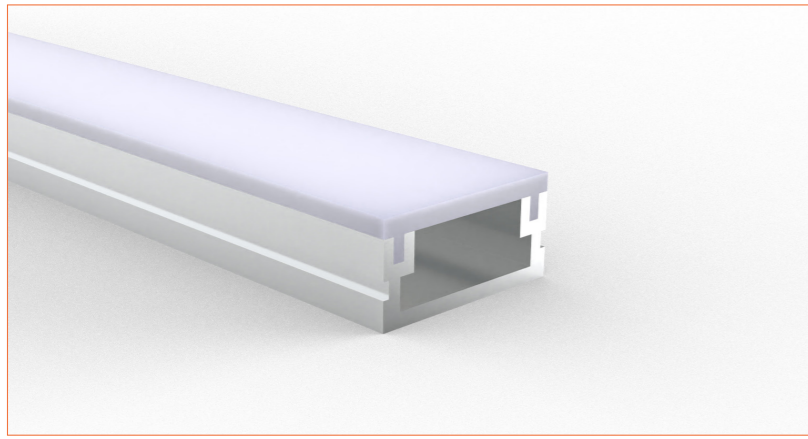

PRO PROFILE SURFACE BE1610

ACCESSORIES

Plastic End Cap

Metal Clip

TECHNICAL DRAWING

TECHNICAL DATA

Product Options	Materials	Order Code		
Aluminium Profile	AL6063-T5	BE-AP1610	Length	2m/6.56ft
Opal PC Cover	PC	BE-PC1610	Dimension (W*H)	16*8.6mm/0.62"*0.34"
Plastic End Cap	/	BE-PEC1610	Max Flex Width	13.1mm/0.51"
Metal Clip	/	BE-MC1610	Pitch for Diffusion	180LED/m

*Please note that unless otherwise indicated, tape lights, extrusions and lenses will come separately and not assembled.

Standard is 1m/3.28ft per piece, other lengths can be customized.

Maximum: 2m/6.56ft per piece.

For IP65

*Not suitable for upside-down installation. Adhesive required if installed upside down.

LED TAPES

HIGH EFFICACY

Ref: AERO TAPE HD

Ref: AERO TAPE HD IP54

WHITE

Ref: AERO TAPE