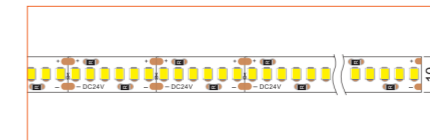

*Please note that unless otherwise indicated, tape lights, extrusions and lenses will come separately and not assembled.

Standard is 1m/3.28ft per piece, other lengths can be customized.

Maximum: 2m/6.56ft per piece.

For IP65

*Not suitable for upside-down installation. Adhesive required if installed upside down.

LED TAPES

HIGH EFFICACY

Ref: AERO TAPE HD

Ref: AERO TAPE HD IP54

WHITE

Ref: AERO TAPE

Ref: AERO TAPE HD

Ref: ALTA TAPE

Ref: ANNO TAPE

Ref: ANNO TAPE S

Ref: AERO TAPE IP54

Ref: AERO TAPE CC IP20

Ref: AERO TAPE CC IP65

Ref: ANNO TAPE IP67