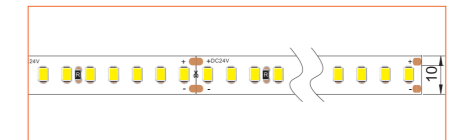

*Please note that unless otherwise indicated, tape lights, extrusions and lenses will come separately and not assembled.

Standard is 1m/3.28ft per piece, other lengths can be customized.

Maximum: 2m/6.56ft per piece.

For IP65

*Not suitable for upside-down installation. Adhesive required if installed upside down.

LED TAPES

HIGH EFFICACY

Ref: AERO TAPE HD

Ref: AERO TAPE HD IP54

WHITE

Ref: AERO TAPE

Ref: AERO TAPE HD

Ref: ALTA TAPE

Ref: ANNO TAPE

Ref: ANNO TAPE S

Ref: AERO TAPE IP54

Ref: AERO TAPE CC IP20

Ref: AERO TAPE CC IP65

Ref: ANNO TAPE IP67