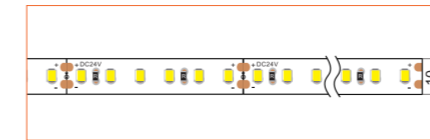

*Please note that unless otherwise indicated, tape lights, extrusions and lenses will come separately and not assembled.

Standard is 1m/3.28ft per piece, other lengths can be customized.

Maximum: 2m/6.56ft per piece.

For IP65

*Not suitable for upside-down installation. Adhesive required if installed upside down.

LED TAPES

HIGH EFFICACY

Ref: AERO TAPE HD

Ref: AERO TAPE HD IP54

WHITE

Ref: AERO TAPE

Ref: AERO TAPE HD

Ref: ALTA TAPE

Ref: ANNO TAPE

Ref: ANNO TAPE S

Ref: AERO TAPE IP54

Ref: AERO TAPE CC IP20

Ref: AERO TAPE CC IP65

Ref: ANNO TAPE IP67

Ref: ANNO TAPE IP54

RGB / RGBW

Ref: BELA TAPE RGBW

Ref: BELA TAPE RGBWW

Ref: ANNO TAPE RGB

Ref: ANNO TAPE RGBWW

TUNABLE WHITE / DIM TO WARM

Ref: ANNO TAPE DTW