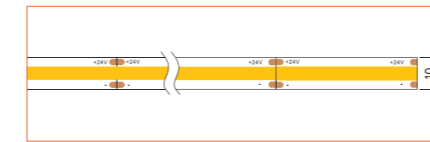

Ref: ANNO TAPE