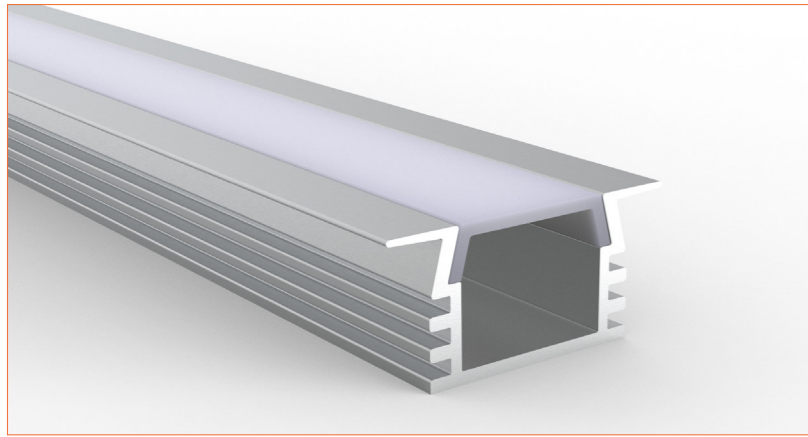

PRO PROFILE RECESSED BE1105

ACCESSORIES

Plastic End Cap

Metal Clip

TECHNICAL DRAWING

TECHNICAL DATA

Product Options	Materials	Order Code		
Aluminium Profile	AL6063-T5	BE-AP1105	Length	2m/6.56ft
Opal PC Cover	PC	BE-PC1105	Dimension (W*H)	22*11.7mm/0.88"*0.47"
Plastic End Cap	/	BE-PEC1105	Max Flex Width	11.3mm/0.45"
Metal Clip	/	BE-MC1105	Pitch for Diffusion	120LED/m

*Please note that unless otherwise indicated, tape lights, extrusions and lenses will come separately and not assembled.

Standard is 1m/3.28ft per piece, other lengths can be customized.

Maximum: 2m/6.56ft per piece.

*Not suitable for upside-down installation. Adhesive required if installed upside down.

LED TAPES

HIGH EFFICACY

Ref: AERO TAPE HD

Ref: AERO TAPE HD IP54

WHITE

Ref: AERO TAPE

Ref: AERO TAPE HD