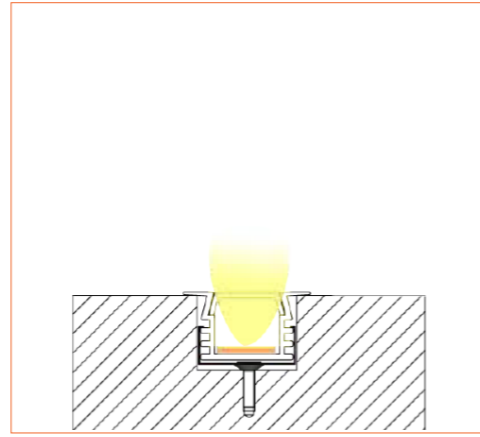

PRO PROFILE RECESSED BE1105

ACCESSORIES

Plastic End Cap

Metal Clip

TECHNICAL DRAWING

TECHNICAL DATA

Product Options	Materials	Order Code		
Aluminium Profile	AL6063-T5	BE-AP1105	Length	2m/6.56ft
Opal PC Cover	PC	BE-PC1105	Dimension (W*H)	22*11.7mm/0.88"*0.47"
Plastic End Cap	/	BE-PEC1105	Max Flex Width	11.3mm/0.45"
Metal Clip	/	BE-MC1105	Pitch for Diffusion	120LED/m

*Please note that unless otherwise indicated, tape lights, extrusions and lenses will come separately and not assembled.

Standard is 1m/3.28ft per piece, other lengths can be customized.

Maximum: 2m/6.56ft per piece.

*Not suitable for upside-down installation. Adhesive required if installed upside down.

LED TAPES

HIGH EFFICACY

Ref: AERO TAPE HD

Ref: AERO TAPE HD IP54

WHITE

Ref: AERO TAPE

Ref: AERO TAPE HD