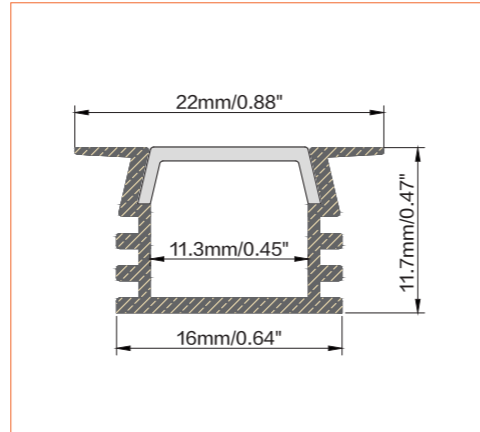

PRO PROFILE RECESSED BE1105

ACCESSORIES

Plastic End Cap

Metal Clip

TECHNICAL DRAWING

TECHNICAL DATA

Product Options	Materials	Order Code		
Aluminium Profile	AL6063-T5	BE-AP1105	Length	2m/6.56ft
Opal PC Cover	PC	BE-PC1105	Dimension (W*H)	22*11.7mm/0.88"*0.47"
Plastic End Cap	/	BE-PEC1105	Max Flex Width	11.3mm/0.45"
Metal Clip	/	BE-MC1105	Pitch for Diffusion	120LED/m

*Please note that unless otherwise indicated, tape lights, extrusions and lenses will come separately and not assembled.

Standard is 1m/3.28ft per piece, other lengths can be customized.

Maximum: 2m/6.56ft per piece.

*Not suitable for upside-down installation. Adhesive required if installed upside down.

LED TAPES

HIGH EFFICACY

Ref: AERO TAPE HD

Ref: AERO TAPE HD IP54

WHITE

Ref: AERO TAPE

Ref: AERO TAPE HD