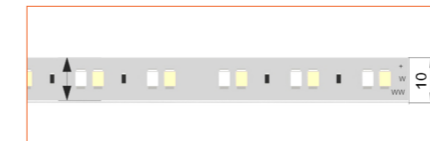

*Not suitable for upside-down installation. Adhesive required if installed upside down.

LED TAPES

HIGH EFFICACY

Ref: AERO TAPE HD

Ref: AERO TAPE HD IP54

WHITE

Ref: AERO TAPE

Ref: AERO TAPE HD

Ref: ALTA TAPE

Ref: ANNO TAPE

Ref: ANNO TAPE S

Ref: AERO TAPE IP54

Ref: AERO TAPE CC IP20

Ref: AERO TAPE CC IP65

Ref: ANNO TAPE IP54

RGB / RGBW

Ref: ANNO TAPE RGB

TUNABLE WHITE / DIM TO WARM

Ref: ANNO TAPE DTW

Ref: ANNO TAPE TW

Ref: ANNO TAPE S TW

Ref: AERO TAPE TW