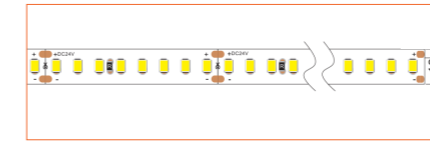

PRO PROFILE RECESSED BE1105

ACCESSORIES

Plastic End Cap

Metal Clip

TECHNICAL DRAWING

TECHNICAL DATA

Product Options	Materials	Order Code		
Aluminium Profile	AL6063-T5	BE-AP1105	Length	2m/6.56ft
Opal PC Cover	PC	BE-PC1105	Dimension (W*H)	22*11.7mm/0.88"*0.47"
Plastic End Cap	/	BE-PEC1105	Max Flex Width	11.3mm/0.45"
Metal Clip	/	BE-MC1105	Pitch for Diffusion	120LED/m

*Please note that unless otherwise indicated, tape lights, extrusions and lenses will come separately and not assembled.

Standard is 1m/3.28ft per piece, other lengths can be customized.

Maximum: 2m/6.56ft per piece.

*Not suitable for upside-down installation. Adhesive required if installed upside down.

LED TAPES

HIGH EFFICACY

Ref: AERO TAPE HD

Ref: AERO TAPE HD IP54

WHITE

Ref: AERO TAPE

Ref: AERO TAPE HD

Ref: ALTA TAPE

Ref: ANNO TAPE

Ref: ANNO TAPE S

Ref: AERO TAPE IP54

Ref: AERO TAPE CC IP20

Ref: AERO TAPE CC IP65

Ref: ANNO TAPE IP54

RGB / RGBW