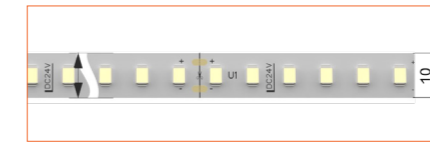

PRO PROFILE RECESSED BE1105

ACCESSORIES

Plastic End Cap

Metal Clip

TECHNICAL DRAWING

TECHNICAL DATA

Product Options	Materials	Order Code		
Aluminium Profile	AL6063-T5	BE-AP1105	Length	2m/6.56ft
Opal PC Cover	PC	BE-PC1105	Dimension (W*H)	22*11.7mm/0.88"*0.47"
Plastic End Cap	/	BE-PEC1105	Max Flex Width	11.3mm/0.45"
Metal Clip	/	BE-MC1105	Pitch for Diffusion	120LED/m

*Not suitable for upside-down installation. Adhesive required if installed upside down.

LED TAPES

HIGH EFFICACY

Ref: AERO TAPE HD

Ref: AERO TAPE HD IP54

WHITE

Ref: AERO TAPE

Ref: AERO TAPE HD

Ref: ALTA TAPE

Ref: ANNO TAPE

Ref: ANNO TAPE S

Ref: AERO TAPE IP54

Ref: AERO TAPE CC IP20

Ref: AERO TAPE CC IP65

Ref: ANNO TAPE IP54

RGB / RGBW

Ref: ANNO TAPE RGB

TUNABLE WHITE / DIM TO WARM

Ref: ANNO TAPE DTW

Ref: ANNO TAPE TW

Ref: ANNO TAPE S TW

Ref: AERO TAPE TW