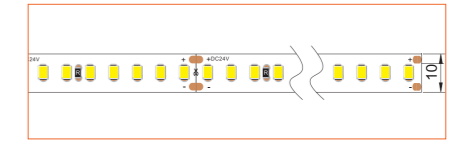

*Please note that unless otherwise indicated, tape lights, extrusions and lenses will come separately and not assembled.

Standard is 1m/3.28ft per piece, other lengths can be customized.

Maximum: 2m/6.56ft per piece.

*Not suitable for upside-down installation. Adhesive required if installed upside down.

LED TAPES

HIGH EFFICACY

Ref: AERO TAPE HD

Ref: AERO TAPE HD IP54

WHITE

Ref: AERO TAPE

Ref: AERO TAPE HD

Ref: ALTA TAPE

Ref: ANNO TAPE

Ref: ANNO TAPE S

Ref: AERO TAPE IP54

Ref: AERO TAPE CC IP20

Ref: AERO TAPE CC IP65

Ref: ANNO TAPE IP54

RGB / RGBW