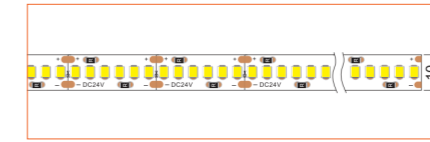

*Please note that unless otherwise indicated, tape lights, extrusions and lenses will come separately and not assembled.

Standard is 1m/3.28ft per piece, other lengths can be customized.

Maximum: 2m/6.56ft per piece.

*Not suitable for upside-down installation. Adhesive required if installed upside down.

LED TAPES

HIGH EFFICACY

Ref: AERO TAPE HD

Ref: AERO TAPE HD IP54

WHITE

Ref: AERO TAPE

Ref: AERO TAPE HD

Ref: ALTA TAPE

Ref: ANNO TAPE

Ref: ANNO TAPE S

Ref: AERO TAPE IP54

Ref: AERO TAPE CC IP20

Ref: AERO TAPE CC IP65

Ref: ANNO TAPE IP54

RGB / RGBW