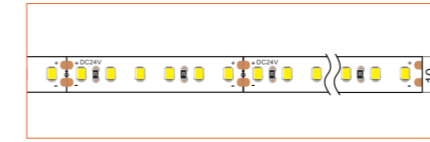

*Please note that unless otherwise indicated, tape lights, extrusions and lenses will come separately and not assembled.

Standard is 1m/3.28ft per piece, other lengths can be customized.

Maximum: 2m/6.56ft per piece.

*Not suitable for upside-down installation. Adhesive required if installed upside down.

LED TAPES

HIGH EFFICACY

Ref: AERO TAPE HD

Ref: AERO TAPE HD IP54

WHITE

Ref: AERO TAPE

Ref: AERO TAPE HD

Ref: ALTA TAPE

Ref: ANNO TAPE

Ref: ANNO TAPE S

Ref: AERO TAPE IP54

Ref: AERO TAPE CC IP20

Ref: AERO TAPE CC IP65

Ref: ANNO TAPE IP54

RGB / RGBW