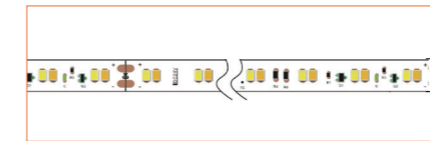

*Not suitable for upside-down installation. Adhesive required if installed upside down.

LED TAPES

HIGH EFFICACY

Ref: AERO TAPE HD

Ref: AERO TAPE HD IP54

WHITE

Ref: AERO TAPE

Ref: AERO TAPE HD

Ref: ALTA TAPE

Ref: ANNO TAPE

Ref: ANNO TAPE S

Ref: AERO TAPE IP54

Ref: AERO TAPE CC IP20

Ref: AERO TAPE CC IP65

Ref: ANNO TAPE IP54

RGB / RGBW

Ref: ANNO TAPE RGB

TUNABLE WHITE / DIM TO WARM

Ref: ANNO TAPE DTW

Ref: ANNO TAPE TW

Ref: ANNO TAPE S TW

Ref: AERO TAPE TW