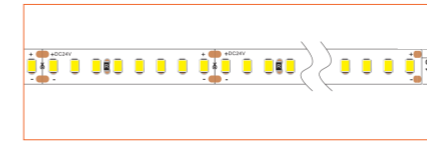

PRO PROFILE RECESSED BE2610

ACCESSORIES

Plastic End Cap

Metal Clip

TECHNICAL DRAWING

TECHNICAL DATA

Product Options	Materials	Order Code		
Aluminium Profile	AL6063-T5	BE-AP1612	Length	2m/6.56ft
Opal PC Cover	PC	BE-PC1612	Dimension (W*H)	28.6*11mm/1.14"*0.44"
Plastic End Cap	/	BE-PEC1612	Max Flex Width	12.2mm/0.49"
Metal Clip	/	BE-MC1612	Pitch for Diffusion	120LED/m

*Please note that unless otherwise indicated, tape lights, extrusions and lenses will come separately and not assembled.

Standard is 1m/3.28ft per piece, other lengths can be customized.

Maximum: 2m/6.56ft per piece.

*Not suitable for upside-down installation. Adhesive required if installed upside down.

LED TAPES

HIGH EFFICACY

Ref: AERO TAPE HD

Ref: AERO TAPE HD IP54

WHITE

Ref: AERO TAPE

Ref: AERO TAPE HD

Ref: ALTA TAPE

Ref: ANNO TAPE

Ref: ANNO TAPE S

Ref: AERO TAPE IP54

Ref: AERO TAPE CC IP20

Ref: AERO TAPE CC IP65

Ref: ANNO TAPE IP54

RGB / RGBW