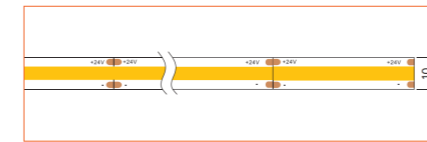

*Not suitable for upside-down installation. Adhesive required if installed upside down.

LED TAPES

HIGH EFFICACY

Ref: AERO TAPE HD

Ref: AERO TAPE HD IP54

WHITE

Ref: AERO TAPE

Ref: AERO TAPE HD

Ref: ALTA TAPE

Ref: ANNO TAPE

Ref: ANNO TAPE S

Ref: AERO TAPE IP54

Ref: AERO TAPE CC IP20

Ref: AERO TAPE CC IP65

Ref: ANNO TAPE IP54

RGB / RGBW