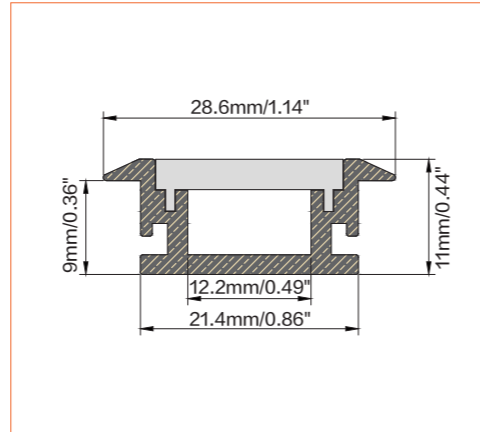

PRO PROFILE RECESSED BE2610

ACCESSORIES

Plastic End Cap

Metal Clip

TECHNICAL DRAWING

TECHNICAL DATA

Product Options	Materials	Order Code		
Aluminium Profile	AL6063-T5	BE-AP1612	Length	2m/6.56ft
Opal PC Cover	PC	BE-PC1612	Dimension (W*H)	28.6*11mm/1.14"*0.44"
Plastic End Cap	/	BE-PEC1612	Max Flex Width	12.2mm/0.49"
Metal Clip	/	BE-MC1612	Pitch for Diffusion	120LED/m

*Please note that unless otherwise indicated, tape lights, extrusions and lenses will come separately and not assembled.

Standard is 1m/3.28ft per piece, other lengths can be customized.

Maximum: 2m/6.56ft per piece.