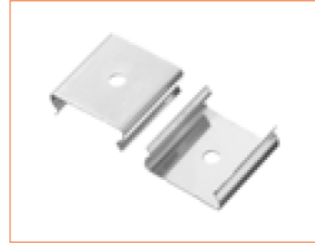

PRO PROFILE RECESSED BE2610

ACCESSORIES

Plastic End Cap

Metal Clip

TECHNICAL DRAWING

TECHNICAL DATA

Product Options	Materials	Order Code		
Aluminium Profile	AL6063-T5	BE-AP1612	Length	2m/6.56ft
Opal PC Cover	PC	BE-PC1612	Dimension (W*H)	28.6*11mm/1.14"*0.44"
Plastic End Cap	/	BE-PEC1612	Max Flex Width	12.2mm/0.49"
Metal Clip	/	BE-MC1612	Pitch for Diffusion	120LED/m

*Please note that unless otherwise indicated, tape lights, extrusions and lenses will come separately and not assembled.

Standard is 1m/3.28ft per piece, other lengths can be customized.

Maximum: 2m/6.56ft per piece.

*Not suitable for upside-down installation. Adhesive required if installed upside down.

LED TAPES

HIGH EFFICACY

Ref: AERO TAPE HD

Ref: AERO TAPE HD IP54

WHITE

Ref: AERO TAPE

Ref: AERO TAPE HD