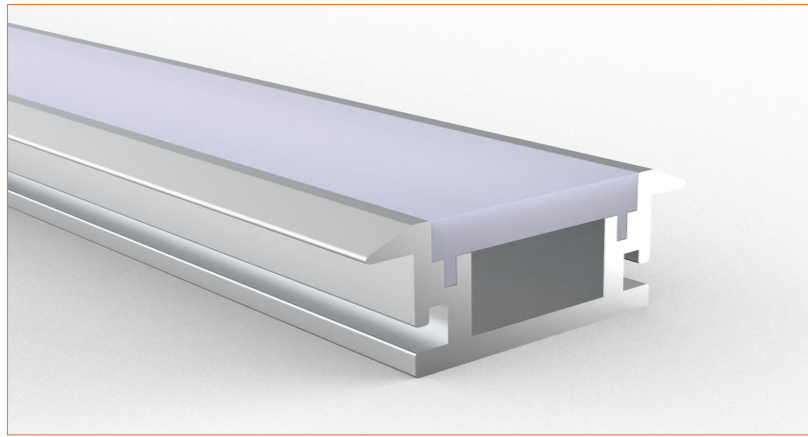

PRO PROFILE RECESSED BE2610

ACCESSORIES

Plastic End Cap

Metal Clip

TECHNICAL DRAWING

TECHNICAL DATA

Product Options	Materials	Order Code		
Aluminium Profile	AL6063-T5	BE-AP1612	Length	2m/6.56ft
Opal PC Cover	PC	BE-PC1612	Dimension (W*H)	28.6*11mm/1.14"*0.44"
Plastic End Cap	/	BE-PEC1612	Max Flex Width	12.2mm/0.49"
Metal Clip	/	BE-MC1612	Pitch for Diffusion	120LED/m

*Please note that unless otherwise indicated, tape lights, extrusions and lenses will come separately and not assembled.

Standard is 1m/3.28ft per piece, other lengths can be customized.

Maximum: 2m/6.56ft per piece.

*Not suitable for upside-down installation. Adhesive required if installed upside down.

LED TAPES

HIGH EFFICACY

Ref: AERO TAPE HD

Ref: AERO TAPE HD IP54

WHITE

Ref: AERO TAPE

Ref: AERO TAPE HD