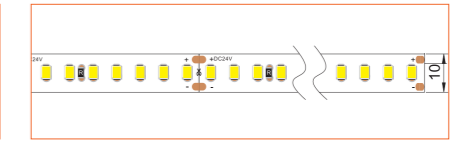

*Please note that unless otherwise indicated, tape lights, extrusions and lenses will come separately and not assembled.

Standard is 1m/3.28ft per piece, other lengths can be customized.

Maximum: 2m/6.56ft per piece.

*Not suitable for upside-down installation. Adhesive required if installed upside down.

LED TAPES

HIGH EFFICACY

Ref: AERO TAPE HD

Ref: AERO TAPE HD IP54

WHITE

Ref: AERO TAPE

Ref: AERO TAPE HD

Ref: ALTA TAPE

Ref: ANNO TAPE

Ref: ANNO TAPE S

Ref: AERO TAPE IP54

Ref: AERO TAPE CC IP20

Ref: AERO TAPE CC IP65

Ref: ANNO TAPE IP54

RGB / RGBW