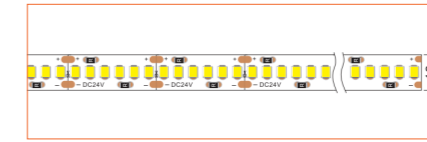

*Please note that unless otherwise indicated, tape lights, extrusions and lenses will come separately and not assembled.

Standard is 1m/3.28ft per piece, other lengths can be customized.

Maximum: 2m/6.56ft per piece.

*Not suitable for upside-down installation. Adhesive required if installed upside down.

LED TAPES

HIGH EFFICACY

Ref: AERO TAPE HD

Ref: AERO TAPE HD IP54

WHITE

Ref: AERO TAPE

Ref: AERO TAPE HD

Ref: ALTA TAPE

Ref: ANNO TAPE

Ref: ANNO TAPE S

Ref: AERO TAPE IP54

Ref: AERO TAPE CC IP20

Ref: AERO TAPE CC IP65

Ref: ANNO TAPE IP54

RGB / RGBW