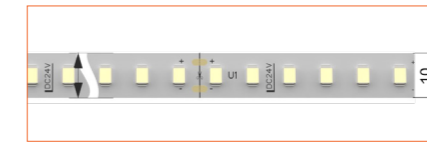

*Not suitable for upside-down installation. Adhesive required if installed upside down.

LED TAPES

HIGH EFFICACY

Ref: AERO TAPE HD

Ref: AERO TAPE HD IP54

WHITE

Ref: AERO TAPE

Ref: AERO TAPE HD

Ref: ALTA TAPE

Ref: ANNO TAPE

Ref: ANNO TAPE S

Ref: AERO TAPE IP54

Ref: AERO TAPE CC IP20

Ref: AERO TAPE CC IP65

Ref: ANNO TAPE IP54

RGB / RGBW

Ref: ANNO TAPE RGB

TUNABLE WHITE / DIM TO WARM

Ref: ANNO TAPE DTW

Ref: ANNO TAPE TW

Ref: ANNO TAPE S TW

Ref: AERO TAPE TW