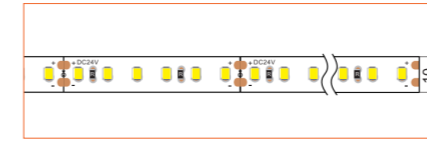

*Please note that unless otherwise indicated, tape lights, extrusions and lenses will come separately and not assembled.

Standard is 1m/3.28ft per piece, other lengths can be customized.

Maximum: 2m/6.56ft per piece.

*Not suitable for upside-down installation. Adhesive required if installed upside down.

LED TAPES

HIGH EFFICACY

Ref: AERO TAPE HD

Ref: AERO TAPE HD IP54

WHITE

Ref: AERO TAPE

Ref: AERO TAPE HD

Ref: ALTA TAPE

Ref: ANNO TAPE

Ref: ANNO TAPE S

Ref: AERO TAPE IP54

Ref: AERO TAPE CC IP20

Ref: AERO TAPE CC IP65

Ref: ANNO TAPE IP54

RGB / RGBW