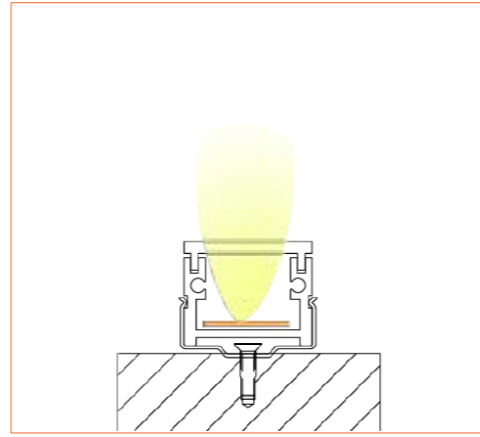

PRO PROFILE RECESSED BE2610

ACCESSORIES

Plastic End Cap

Metal Clip

TECHNICAL DRAWING

TECHNICAL DATA

Product Options	Materials	Order Code		
Aluminium Profile	AL6063-T5	BE-AP1612	Length	2m/6.56ft
Opal PC Cover	PC	BE-PC1612	Dimension (W*H)	28.6*11mm/1.14"*0.44"
Plastic End Cap	/	BE-PEC1612	Max Flex Width	12.2mm/0.49"
Metal Clip	/	BE-MC1612	Pitch for Diffusion	120LED/m

*Please note that unless otherwise indicated, tape lights, extrusions and lenses will come separately and not assembled.

Standard is 1m/3.28ft per piece, other lengths can be customized.

Maximum: 2m/6.56ft per piece.

*Not suitable for upside-down installation. Adhesive required if installed upside down.

LED TAPES

HIGH EFFICACY

Ref: AERO TAPE HD

Ref: AERO TAPE HD IP54

WHITE

Ref: AERO TAPE

Ref: AERO TAPE HD