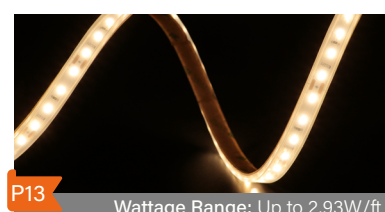

P13 Wattage Range: Up to 4.57W/ft

AERO TAPE SAUNA

IP Rating: IP65
Efficacy: 124.2lm/W @4000K
Lumen : 364lm/ft @2.93W

P13 Wattage Range: Up to 2.93W/ft