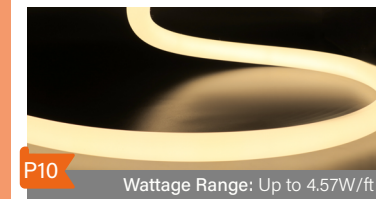

P06 Wattage Range: Up to 3.35W/ft

LINIO NEON 1010X SV

IP Rating: IP67
Efficacy: 68.4lm/W @4000K
Lumen : 232lm/ft @3.35W

P07 Wattage Range: Up to 3.35W/ft

LINIO NEON 1617 TV

IP Rating: IP67
Efficacy: 79.5lm/W @4000K
Lumen : 336lm/ft @4.39W

P05 Wattage Range: Up to 4.39W/ft

LINIO NEON 1617 SV

IP Rating: IP67
Efficacy: 56.7lm/W @4000K
Lumen : 294lm/ft @4.39W

P07 Wattage Range: Up to 4.39W/ft

200 lm

LINIO NEON 1010 3D

IP Rating: IP67
Efficacy: 68.2lm/W @4000K
Lumen : 224lm/ft @3.05W

P09 Wattage Range: Up to 3.05W/ft

LINIO NEON 1615 TV

IP Rating: IP67
Efficacy: 62.3lm/W @4000K
Lumen : 211lm/ft @4.57W

P05 Wattage Range: Up to 4.57W/ft

LINIO NEON 360°

IP Rating: IP65
Efficacy: 56.1lm/W @4000K
Lumen : 247lm/ft @4.57W

P10 Wattage Range: Up to 4.57W/ft

150 lm

LINIO NEON 1220 SV

IP Rating: IP67
Efficacy: 33.1lm/W @4000K
Lumen : 137lm/ft @4.57W

P07 Wattage Range: Up to 4.57W/ft

LINIO NEON 1615 3D

IP Rating: IP67
Efficacy: 63.3lm/W @4000K
Lumen : 193lm/ft @3.05W